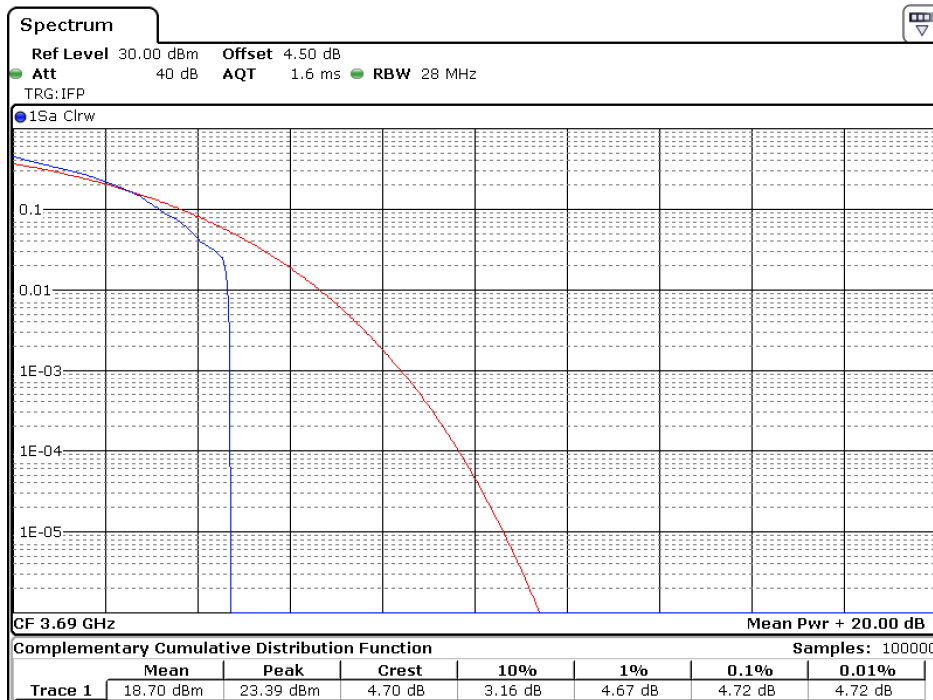

20 MHz / 16-QAM / CH55340 / 1RB

Date: 6.APR.2022 16:22:29

20 MHz / 16-QAM / CH55990 / 1RB

Date: 6.APR.2022 16:23:21

20 MHz / 16-QAM / CH56640 / 1RB

Date: 6.APR.2022 16:26:32

20 MHz / 64-QAM / CH55340 / 1RB

Date: 6.APR.2022 16:22:37