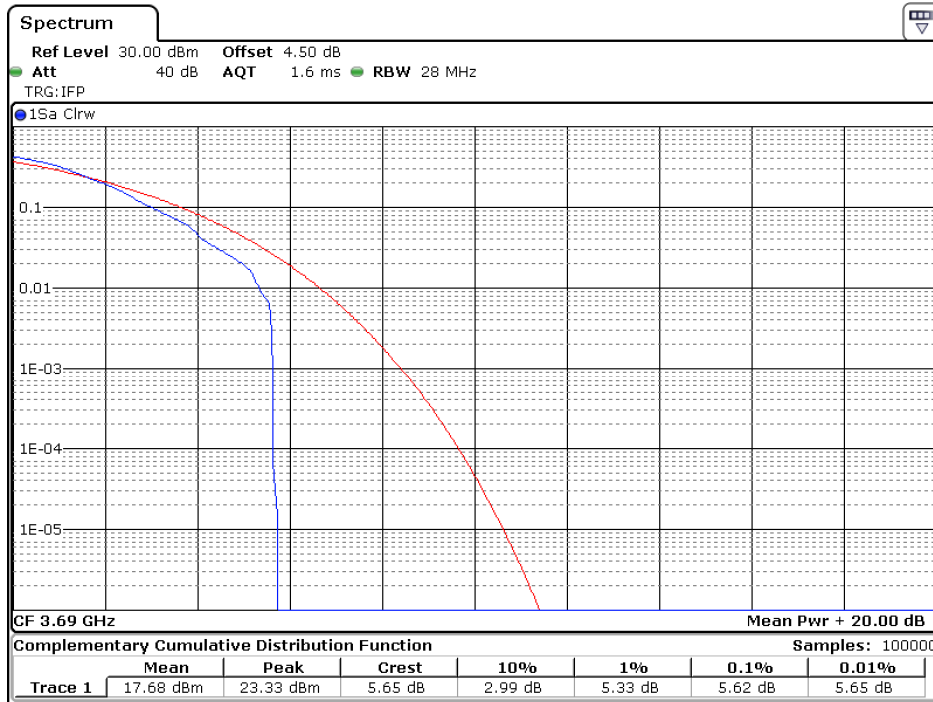

20 MHz / 64-QAM / CH56640 / 1RB

Date: 6.APR.2022 16:26:40