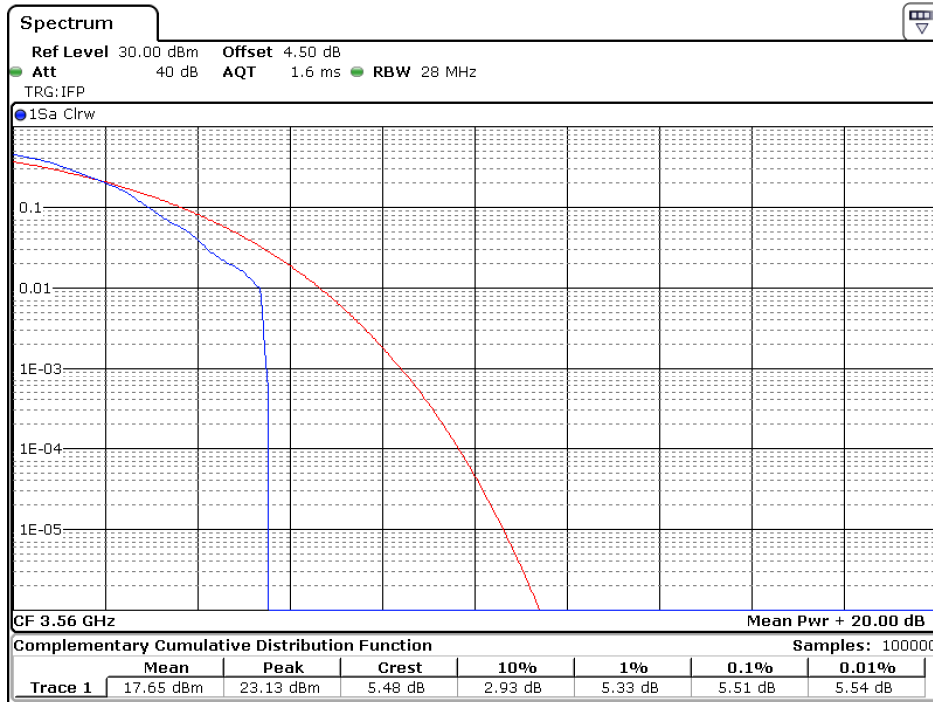

20 MHz / 16-QAM / CH55340 / 1RB

Date: 6.APR.2022 16:22:29

20 MHz / 16-QAM / CH55990 / 1RB

Date: 6.APR.2022 16:23:21

20 MHz / 16-QAM / CH56640 / 1RB

Date: 6.APR.2022 16:26:32

20 MHz / 64-QAM / CH55340 / 1RB

Date: 6.APR.2022 16:22:37