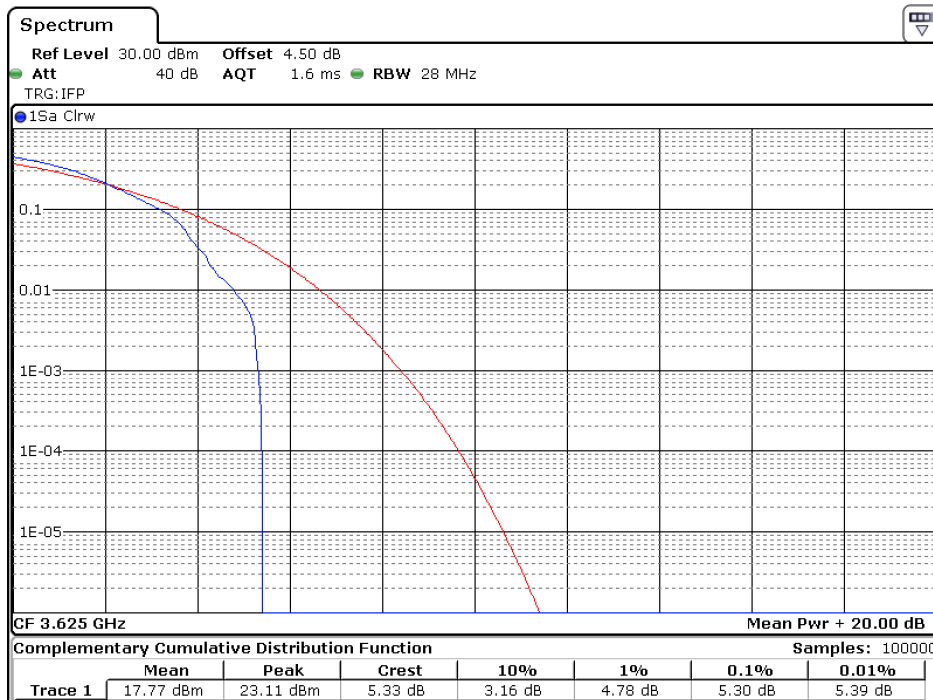

20 MHz / 64-QAM / CH55990 / 1RB

Date: 6.APR.2022 16:23:30