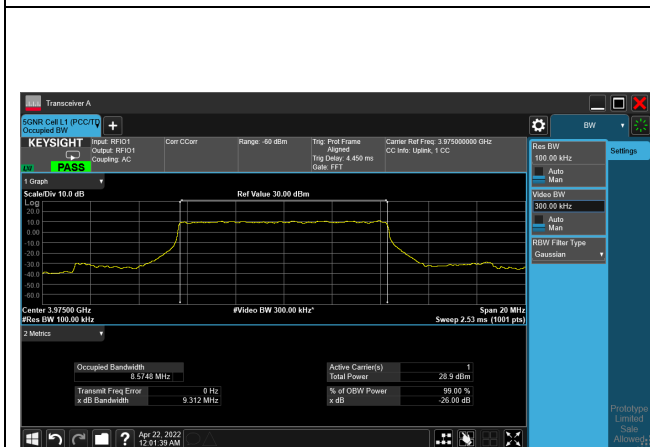

pi/2-BPSK_CH66500_10M