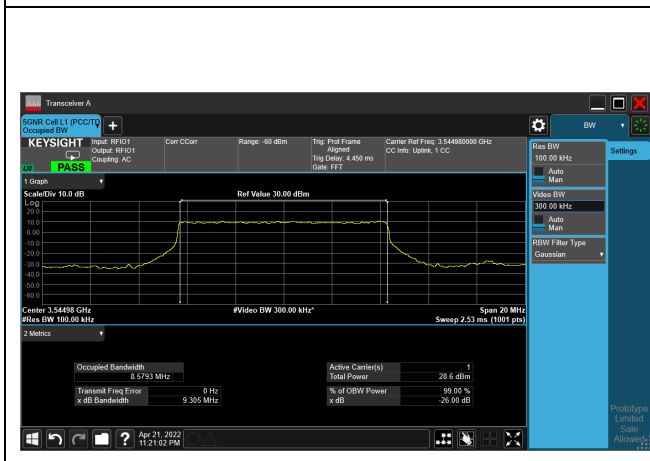

pi/2-BPSK_CH636332_10M