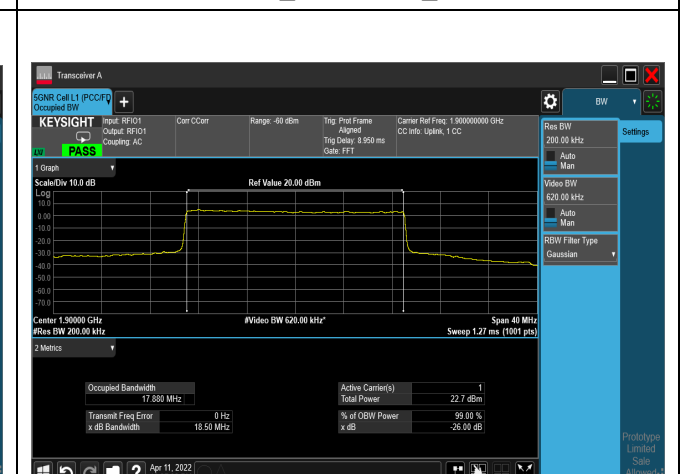

QPSK_CH380000_20M