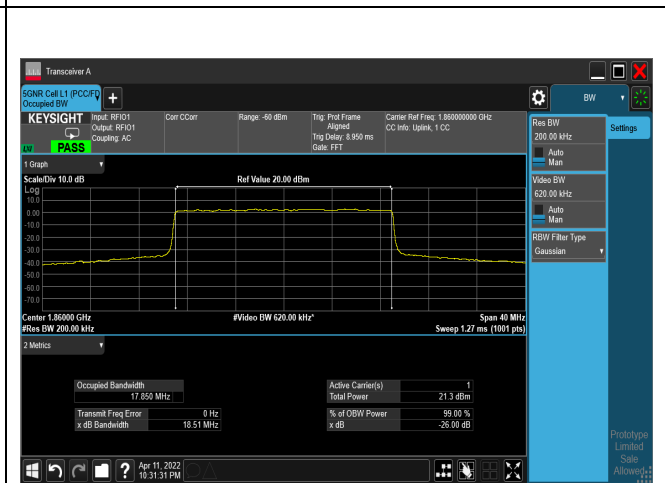

64QAM_CH372000_20M