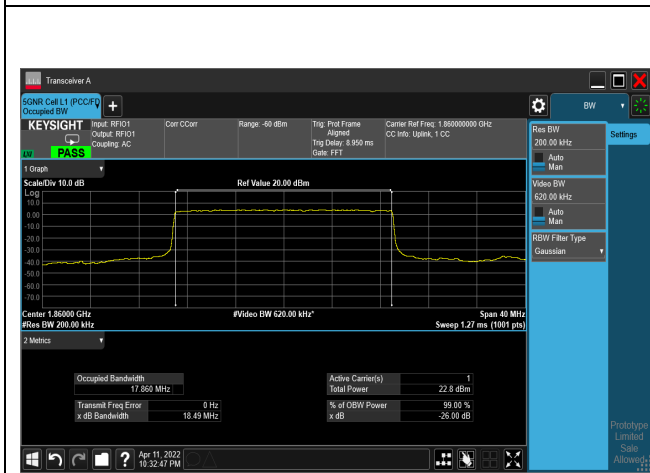

pi/2-BPSK_CH372000_20M