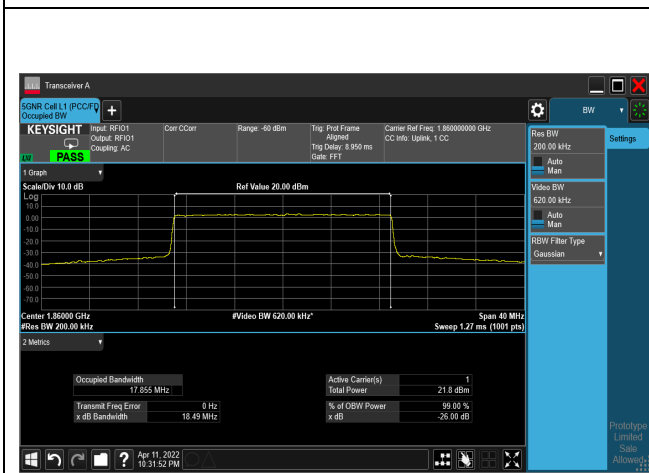

16QAM_CH372000_20M