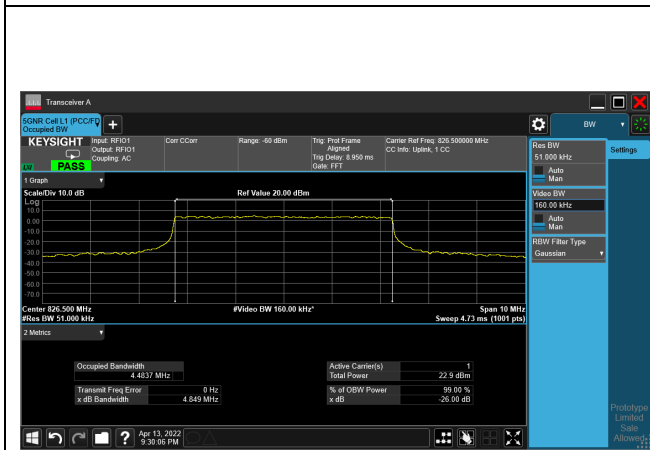

16QAM_CH165300_5M