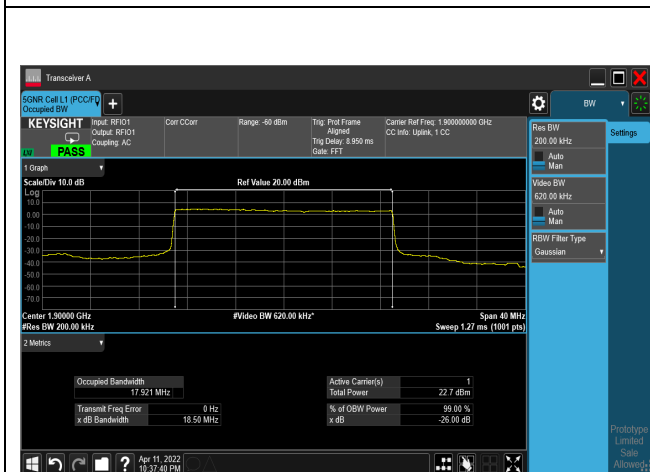

pi/2-BPSK_CH380000_20M