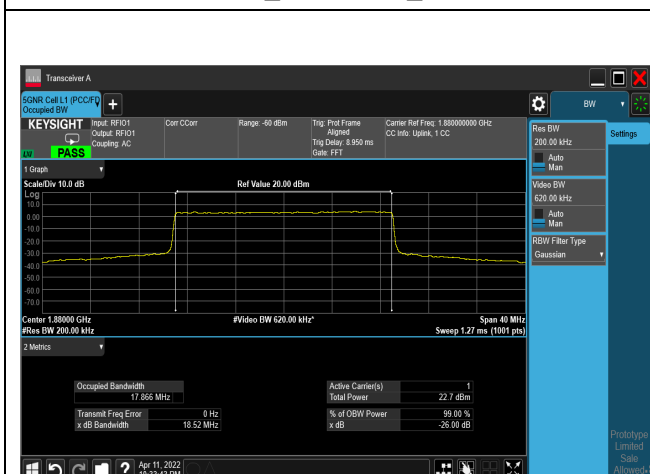

QPSK_CH376000_20M