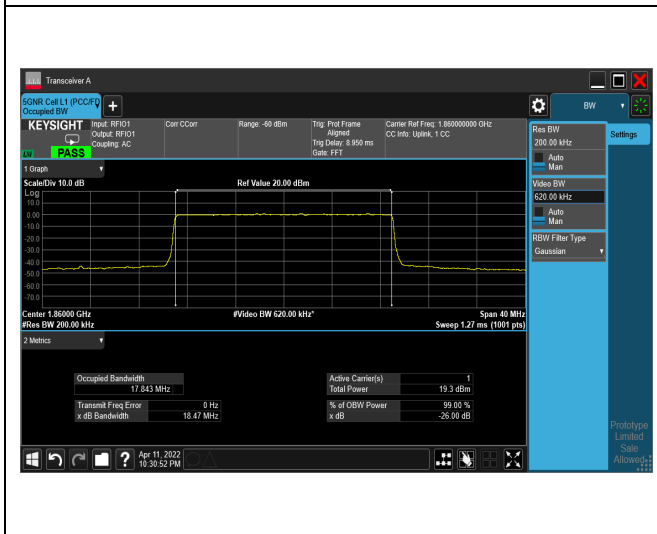

256QAM_CH376000_20M

256QAM_CH380000_20M

Mode 2: 5G NR n5

Bandwidth (MHz)	Modulation	Channel	Frequency (MHz)	Measure Level (MHz)		Limit (MHz)
				26dB BW	99% BW	
5	pi/2-BPSK	165300	826.5	4.796	4.468	N/A
		167300	836.5	4.753	4.464	N/A
		169300	846.5	4.768	4.461	N/A
	QPSK	165300	826.5	4.795	4.467	N/A
		167300	836.5	4.794	4.466	N/A
		169300	846.5	4.781	4.467	N/A
	16-QAM	165300	826.5	4.849	4.483	N/A
		167300	836.5	4.728	4.467	N/A
		169300	846.5	4.822	4.482	N/A
	64-QAM	165300	826.5	4.769	4.469	N/A
		167300	836.5	4.779	4.468	N/A
		169300	846.5	4.706	4.467	N/A
	256-QAM	165300	826.5	4.781	4.481	N/A
		167300	836.5	4.831	4.480	N/A
		169300	846.5	4.753	4.480	N/A
10	pi/2-BPSK	165800	829	9.297	8.923	N/A
		167300	836.5	9.309	8.926	N/A
		168800	844	9.289	8.930	N/A
	QPSK	165800	829	9.274	8.925	N/A
		167300	836.5	9.326	8.930	N/A
		168800	844	9.288	8.930	N/A
	16-QAM	165800	829	9.379	8.936	N/A
		167300	836.5	9.310	8.933	N/A
		168800	844	9.278	8.934	N/A
	64-QAM	165800	829	9.319	8.927	N/A
		167300	836.5	9.314	8.927	N/A
		168800	844	9.299	8.922	N/A
	256-QAM	165800	829	9.347	8.927	N/A
		167300	836.5	9.340	8.929	N/A
		168800	844	9.270	8.925	N/A