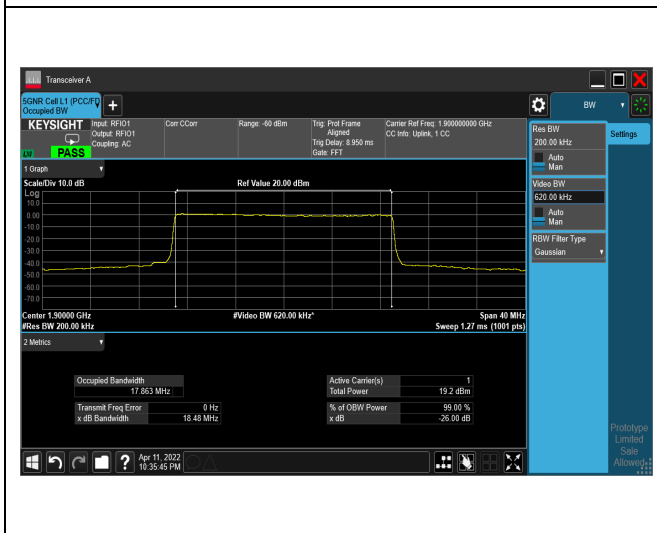

256QAM_CH376000_20M

256QAM_CH380000_20M

Mode 2: 5G NR n5

Bandwidth (MHz)	Modulation	Channel	Frequency (MHz)	Measure Level (MHz)		Limit (MHz)
				26dB BW	99% BW	
5	pi/2-BPSK	165300	826.5	4.796	4.468	N/A
		167300	836.5	4.753	4.464	N/A
		169300	846.5	4.768	4.461	N/A
	QPSK	165300	826.5	4.795	4.467	N/A
		167300	836.5	4.794	4.466	N/A
		169300	846.5	4.781	4.467	N/A
	16-QAM	165300	826.5	4.849	4.483	N/A
		167300	836.5	4.728	4.467	N/A
		169300	846.5	4.822	4.482	N/A
	64-QAM	165300	826.5	4.769	4.469	N/A
		167300	836.5	4.779	4.468	N/A
		169300	846.5	4.706	4.467	N/A
	256-QAM	165300	826.5	4.781	4.481	N/A
		167300	836.5	4.831	4.480	N/A
		169300	846.5	4.753	4.480	N/A
10	pi/2-BPSK	165800	829	9.297	8.923	N/A
		167300	836.5	9.309	8.926	N/A
		168800	844	9.289	8.930	N/A
	QPSK	165800	829	9.274	8.925	N/A
		167300	836.5	9.326	8.930	N/A
		168800	844	9.288	8.930	N/A
	16-QAM	165800	829	9.379	8.936	N/A
		167300	836.5	9.310	8.933	N/A
		168800	844	9.278	8.934	N/A
	64-QAM	165800	829	9.319	8.927	N/A
		167300	836.5	9.314	8.927	N/A
		168800	844	9.299	8.922	N/A
	256-QAM	165800	829	9.347	8.927	N/A
		167300	836.5	9.340	8.929	N/A
		168800	844	9.270	8.925	N/A