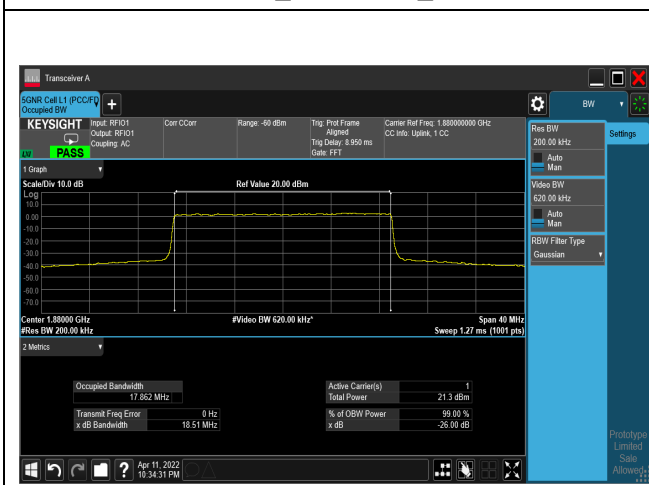

64QAM_CH376000_20M