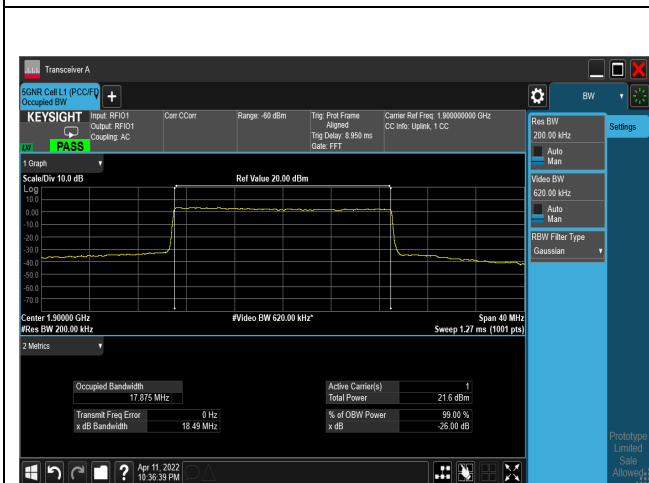

16QAM_CH380000_20M