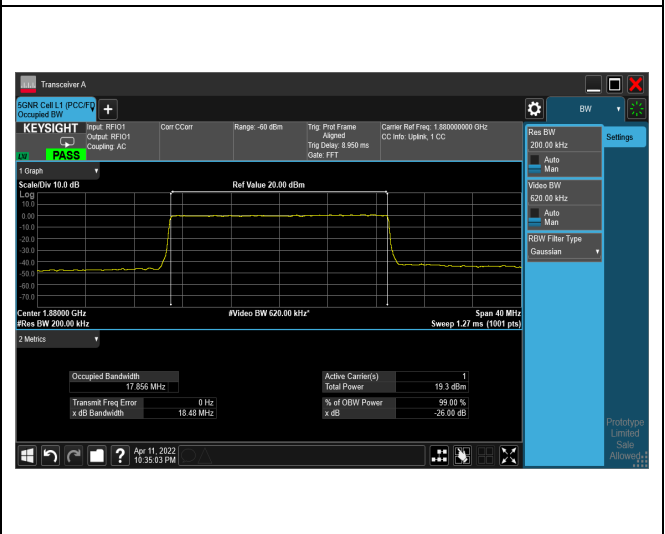

256QAM_CH376000_20M

256QAM_CH380000_20M

Mode 2: 5G NR n5

Bandwidth (MHz)	Modulation	Channel	Frequency (MHz)	Measure Level (MHz)		Limit (MHz)
				26dB BW	99% BW	
5	pi/2-BPSK	165300	826.5	4.796	4.468	N/A
		167300	836.5	4.753	4.464	N/A
		169300	846.5	4.768	4.461	N/A
	QPSK	165300	826.5	4.795	4.467	N/A
		167300	836.5	4.794	4.466	N/A
		169300	846.5	4.781	4.467	N/A
	16-QAM	165300	826.5	4.849	4.483	N/A
		167300	836.5	4.728	4.467	N/A
		169300	846.5	4.822	4.482	N/A
	64-QAM	165300	826.5	4.769	4.469	N/A
		167300	836.5	4.779	4.468	N/A
		169300	846.5	4.706	4.467	N/A
	256-QAM	165300	826.5	4.781	4.481	N/A
		167300	836.5	4.831	4.480	N/A
		169300	846.5	4.753	4.480	N/A
10	pi/2-BPSK	165800	829	9.297	8.923	N/A
		167300	836.5	9.309	8.926	N/A
		168800	844	9.289	8.930	N/A
	QPSK	165800	829	9.274	8.925	N/A
		167300	836.5	9.326	8.930	N/A
		168800	844	9.288	8.930	N/A
	16-QAM	165800	829	9.379	8.936	N/A
		167300	836.5	9.310	8.933	N/A
		168800	844	9.278	8.934	N/A
	64-QAM	165800	829	9.319	8.927	N/A
		167300	836.5	9.314	8.927	N/A
		168800	844	9.299	8.922	N/A
	256-QAM	165800	829	9.347	8.927	N/A
		167300	836.5	9.340	8.929	N/A
		168800	844	9.270	8.925	N/A