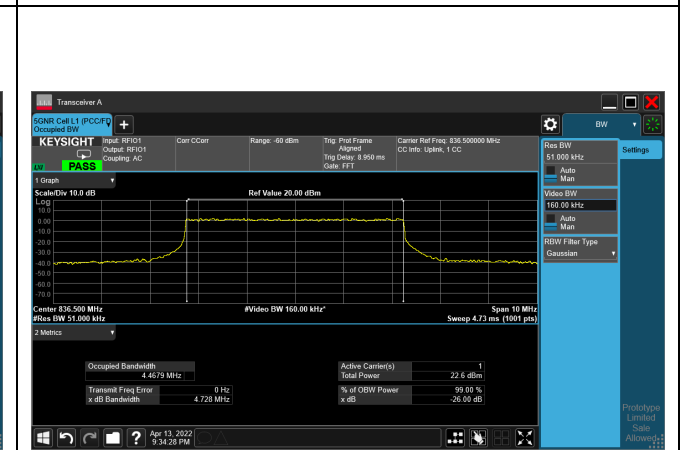

16QAM_CH167300_5M