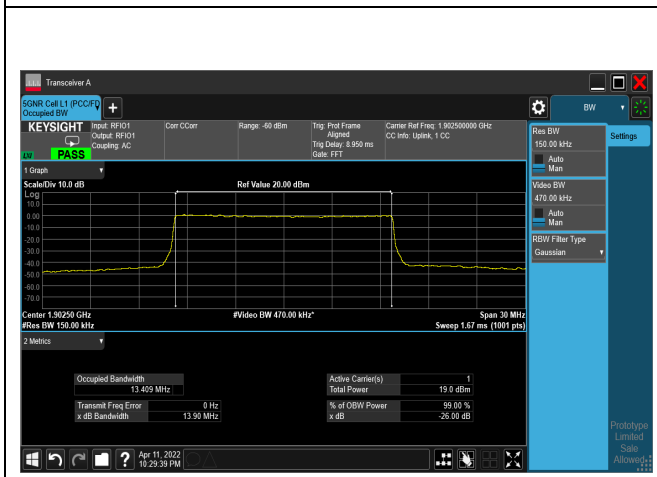

256QAM_CH380500_15M