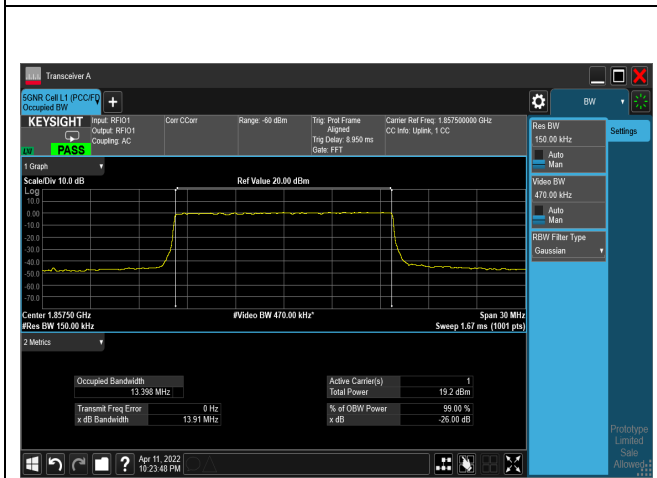

256QAM_CH371500_15M