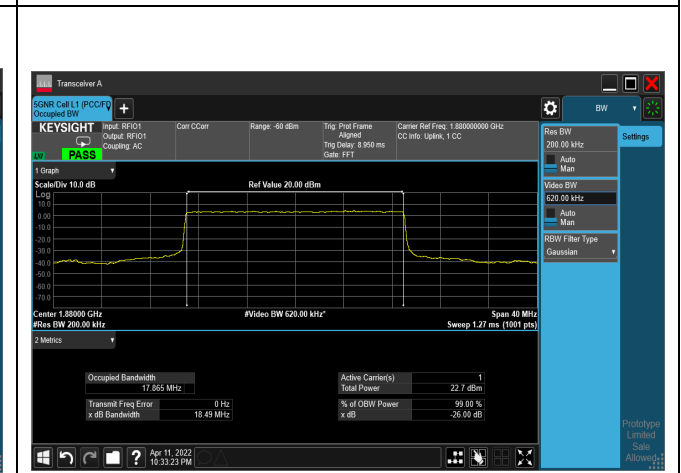

pi/2-BPSK_CH376000_20M