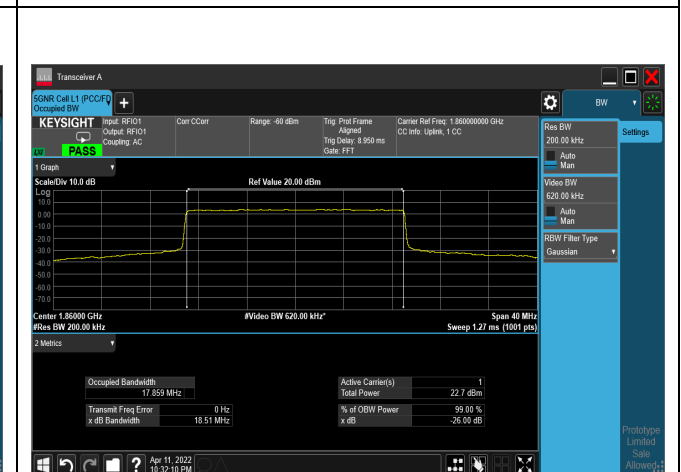

QPSK_CH372000_20M