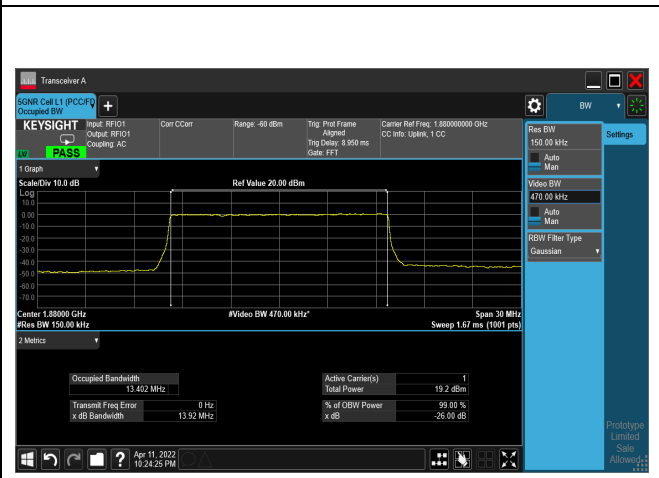

256QAM_CH376000_15M