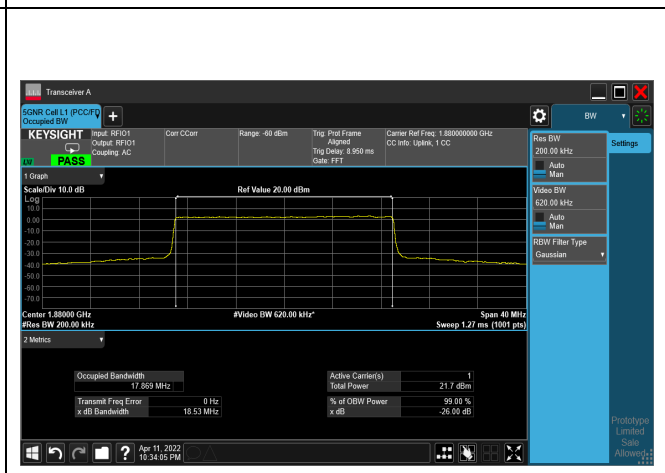

16QAM_CH376000_20M