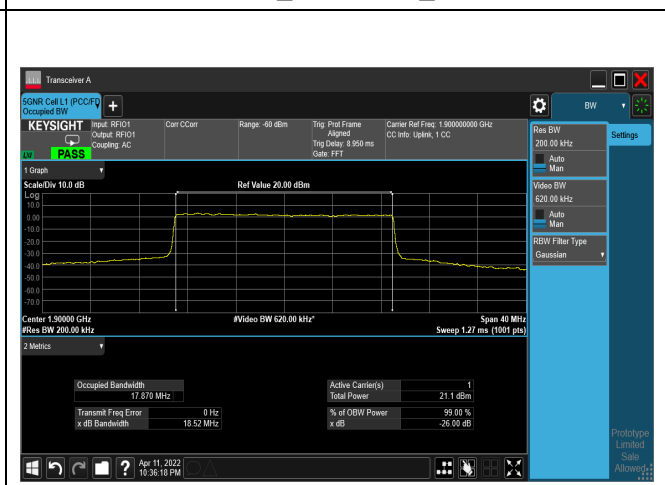

64QAM_CH380000_20M