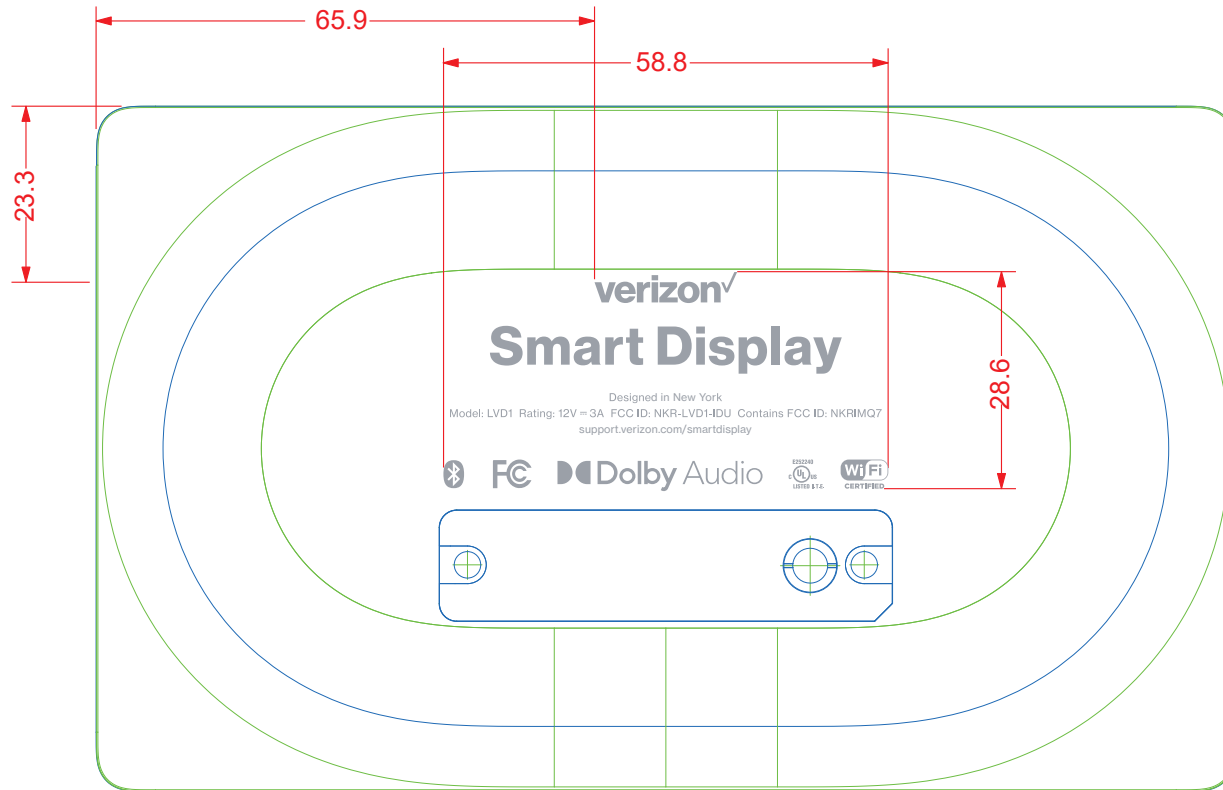

PART NUMBER	COLOR 1
3P.000WH.111	PANTONE COOL GREY 7C

REVISIONS			
REV	DESCRIPTION	DATE	APPROVED
A	RELEASE TO FILE	02/09/21	SANDY CHEN
B	CHANGE ARTWORK	03/12/21	SANDY CHEN
C	CHANGE ARTWORK	06/16/21	SANDY CHEN
D	CHANGE ARTWORK	06/18/21	SANDY CHEN

COLOR 1

		啓碁科技股份有限公司 20 Park Avenue II, Hsinchu Science Park, Hsinchu 308, Taiwan, R.O.C. Tel: 886-3-6667799 Fax: 886-3-5788726	
DWG TITLE COVER,BOTTOM,LVD1			
SIZE A4	DWG NO. 3P.000WH.111	REV D	印刷尺寸公差 <input type="checkbox"/> ±0.5mm <input type="checkbox"/> ±1mm <input checked="" type="checkbox"/> 其他 ±0.2mm
SCALE 1/1	SHEET 1 OF 1		
DRAWN	AMANDA LAI		02/09/21
APVD	SANDY CHEN		02/09/21