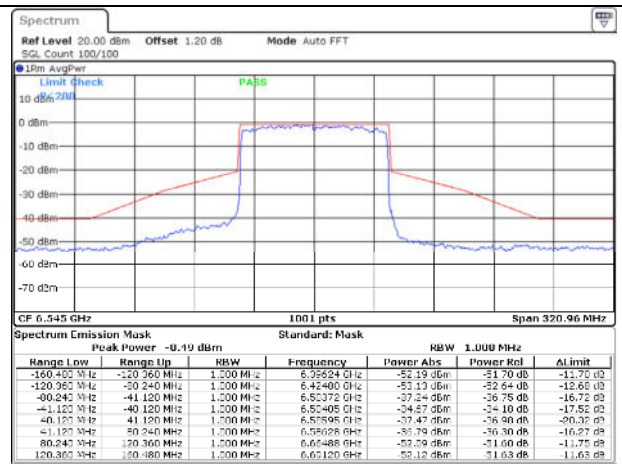

802.11ax80 / 6145MHz / Chain A - CDD

802.11ax80 / 6145MHz / Chain B - CDD

802.11ax80 / 6145MHz / Chain C - CDD

802.11ax80 / 6145MHz / Chain D - CDD

802.11ax80 / 6225MHz / Chain A - CDD

802.11ax80 / 6225MHz / Chain B - CDD

802.11ax80 / 6225MHz / Chain C - CDD

802.11ax80 / 6225MHz / Chain D - CDD

802.11ax80 / 6385MHz / Chain A - CDD

802.11ax80 / 6385MHz / Chain B - CDD

802.11ax80 / 6465MHz / Chain C - CDD

802.11ax80 / 6465MHz / Chain D - CDD

Date: 2 MAY 2023 14:37:35

Date: 2 MAY 2023 14:37:51

802.11ax80 / 6545MHz / Chain A - CDD

Date: 2 MAY 2023 14:38:27

802.11ax80 / 6545MHz / Chain B - CDD

Date: 2 MAY 2023 14:38:51

802.11ax80 / 6545MHz / Chain C - CDD