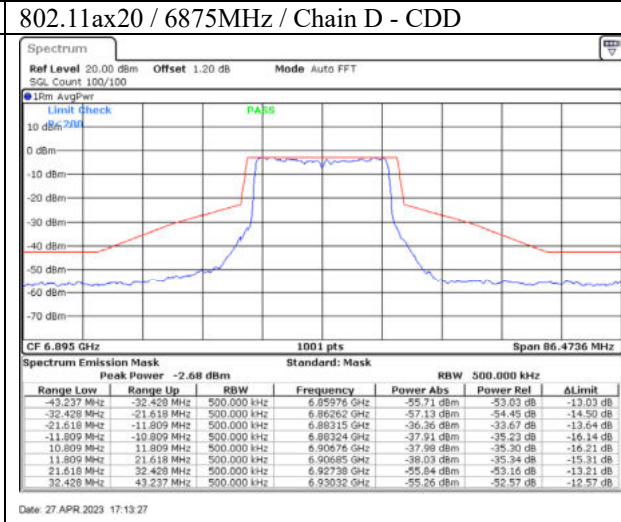

802.11ax20 / 6695MHz / Chain A - CDD

802.11ax20 / 6695MHz / Chain B - CDD

802.11ax20 / 6695MHz / Chain C - CDD

802.11ax20 / 6695MHz / Chain D - CDD

802.11ax20 / 6855MHz / Chain A - CDD

802.11ax20 / 6855MHz / Chain B - CDD

802.11ax20 / 6855MHz / Chain C - CDD

802.11ax20 / 6855MHz / Chain D - CDD

802.11ax20 / 6895MHz / Chain A - CDD

802.11ax20 / 6895MHz / Chain B - CDD

802.11ax20 / 6895MHz / Chain C - CDD

802.11ax20 / 6895MHz / Chain D - CDD

802.11ax20 / 6995MHz / Chain A - CDD

802.11ax20 / 6995MHz / Chain B - CDD

802.11ax20 / 6995MHz / Chain C - CDD

802.11ax20 / 6995MHz / Chain D - CDD

802.11ax20 / 7095MHz / Chain A - CDD

802.11ax20 / 7095MHz / Chain B - CDD