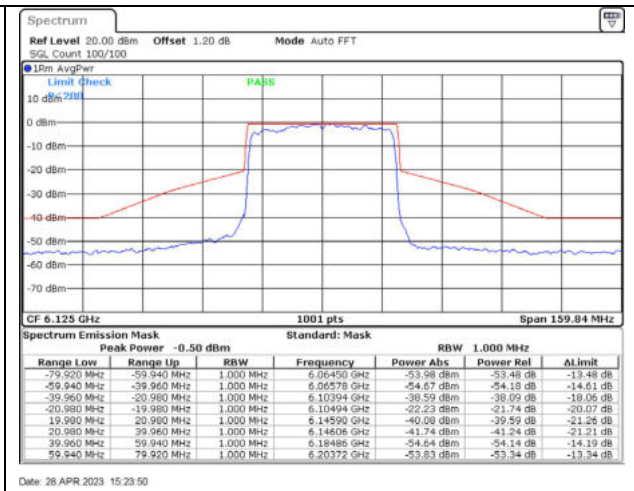

802.11ax20 / 6855MHz / Chain C - CDD

802.11ax20 / 6855MHz / Chain D - CDD

802.11ax20 / 6895MHz / Chain A - CDD

802.11ax20 / 6895MHz / Chain B - CDD

802.11ax20 / 6895MHz / Chain C - CDD

802.11ax20 / 6895MHz / Chain D - CDD

802.11ax20 / 6995MHz / Chain A - CDD

802.11ax20 / 6995MHz / Chain B - CDD

802.11ax20 / 6995MHz / Chain C - CDD

802.11ax20 / 6995MHz / Chain D - CDD

802.11ax20 / 7095MHz / Chain A - CDD

802.11ax20 / 7095MHz / Chain B - CDD

802.11ax20 / 7095MHz / Chain C - CDD

802.11ax20 / 7095MHz / Chain D - CDD

802.11ax40 / 6125MHz / Chain A - CDD

802.11ax40 / 6125MHz / Chain B - CDD

802.11ax40 / 6125MHz / Chain C - CDD

802.11ax40 / 6125MHz / Chain D - CDD