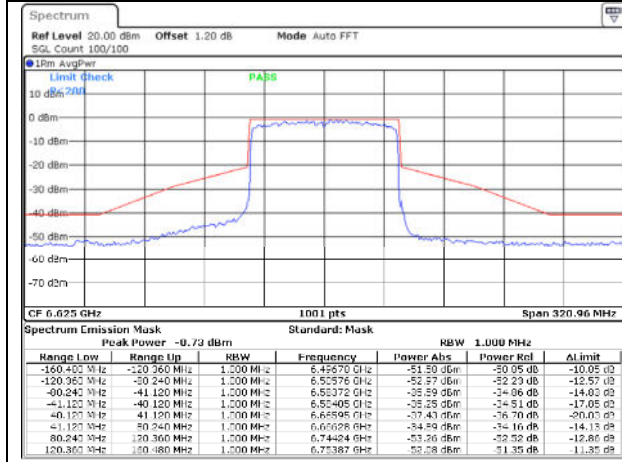

802.11ax80 / 6225MHz / Chain C - CDD

802.11ax80 / 6225MHz / Chain D - CDD

802.11ax80 / 6385MHz / Chain A - CDD

802.11ax80 / 6385MHz / Chain B - CDD

802.11ax80 / 6465MHz / Chain C - CDD

802.11ax80 / 6465MHz / Chain D - CDD

Date: 2 MAY 2023 14:37:35

Date: 2 MAY 2023 14:37:51

802.11ax80 / 6545MHz / Chain A - CDD

Date: 2 MAY 2023 14:38:27

802.11ax80 / 6545MHz / Chain B - CDD

Date: 2 MAY 2023 14:38:51

802.11ax80 / 6545MHz / Chain C - CDD

Date: 2 MAY 2023 14:52:25

802.11ax80 / 6545MHz / Chain D - CDD

Date: 2 MAY 2023 14:51:12

802.11ax80 / 6625MHz / Chain A - CDD

802.11ax80 / 6625MHz / Chain B - CDD

802.11ax80 / 6705MHz / Chain C - CDD

802.11ax80 / 6705MHz / Chain D - CDD