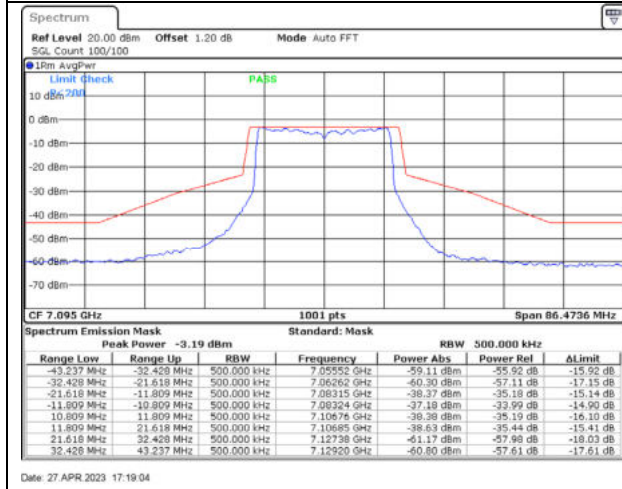

802.11ax20 / 6855MHz / Chain C - CDD

802.11ax20 / 6855MHz / Chain D - CDD

802.11ax20 / 6895MHz / Chain A - CDD

802.11ax20 / 6895MHz / Chain B - CDD

802.11ax20 / 6895MHz / Chain C - CDD

802.11ax20 / 6895MHz / Chain D - CDD

802.11ax20 / 6995MHz / Chain A - CDD

802.11ax20 / 6995MHz / Chain B - CDD

802.11ax20 / 6995MHz / Chain C - CDD

802.11ax20 / 6995MHz / Chain D - CDD

802.11ax20 / 7095MHz / Chain A - CDD

802.11ax20 / 7095MHz / Chain B - CDD

802.11ax20 / 7095MHz / Chain C - CDD

802.11ax20 / 7095MHz / Chain D - CDD

802.11ax40 / 6125MHz / Chain A - CDD

802.11ax40 / 6125MHz / Chain B - CDD

802.11ax40 / 6125MHz / Chain C - CDD

802.11ax40 / 6125MHz / Chain D - CDD