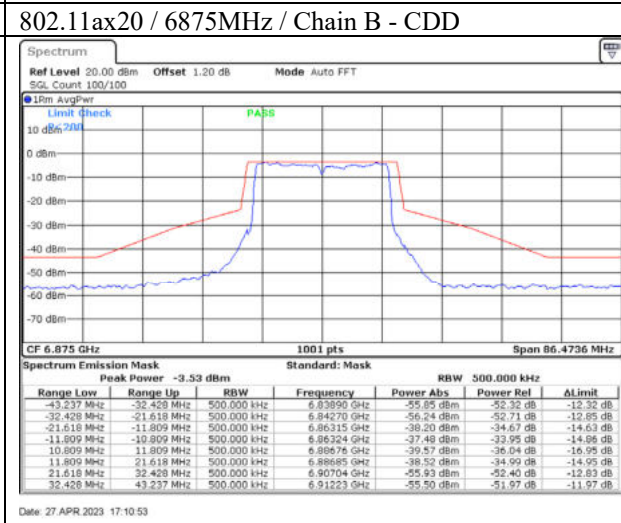

802.11ax20 / 6695MHz / Chain A - CDD

802.11ax20 / 6695MHz / Chain B - CDD

802.11ax20 / 6695MHz / Chain C - CDD

802.11ax20 / 6695MHz / Chain D - CDD

802.11ax20 / 6855MHz / Chain A - CDD

802.11ax20 / 6855MHz / Chain B - CDD

802.11ax20 / 6855MHz / Chain C - CDD

802.11ax20 / 6855MHz / Chain D - CDD

802.11ax20 / 6895MHz / Chain A - CDD

802.11ax20 / 6895MHz / Chain B - CDD

802.11ax20 / 6895MHz / Chain C - CDD

802.11ax20 / 6895MHz / Chain D - CDD

802.11ax20 / 6995MHz / Chain A - CDD

802.11ax20 / 6995MHz / Chain B - CDD

802.11ax20 / 6995MHz / Chain C - CDD

802.11ax20 / 6995MHz / Chain D - CDD

802.11ax20 / 7095MHz / Chain A - CDD

802.11ax20 / 7095MHz / Chain B - CDD