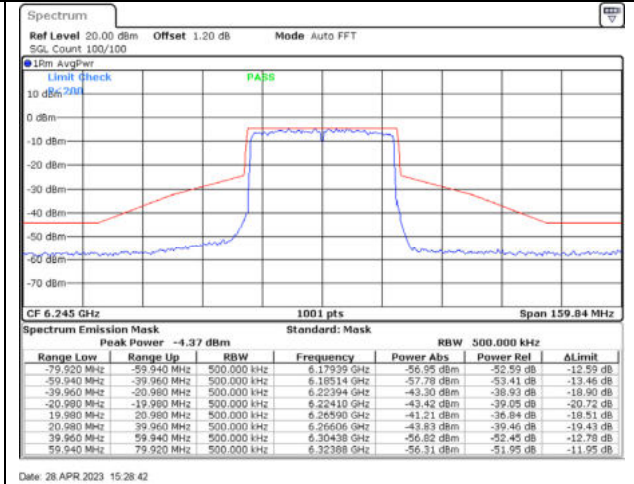

802.11ax20 / 6995MHz / Chain A - CDD

802.11ax20 / 6995MHz / Chain B - CDD

802.11ax20 / 6995MHz / Chain C - CDD

802.11ax20 / 6995MHz / Chain D - CDD

802.11ax20 / 7095MHz / Chain A - CDD

802.11ax20 / 7095MHz / Chain B - CDD

802.11ax20 / 7095MHz / Chain C - CDD

802.11ax20 / 7095MHz / Chain D - CDD

802.11ax40 / 6125MHz / Chain A - CDD

802.11ax40 / 6125MHz / Chain B - CDD

802.11ax40 / 6125MHz / Chain C - CDD

802.11ax40 / 6125MHz / Chain D - CDD

802.11ax40 / 6245MHz / Chain A - CDD

802.11ax40 / 6245MHz / Chain B - CDD

802.11ax40 / 6245MHz / Chain C - CDD

802.11ax40 / 6245MHz / Chain D - CDD

802.11ax40 / 6405MHz / Chain A - CDD

802.11ax40 / 6405MHz / Chain B - CDD