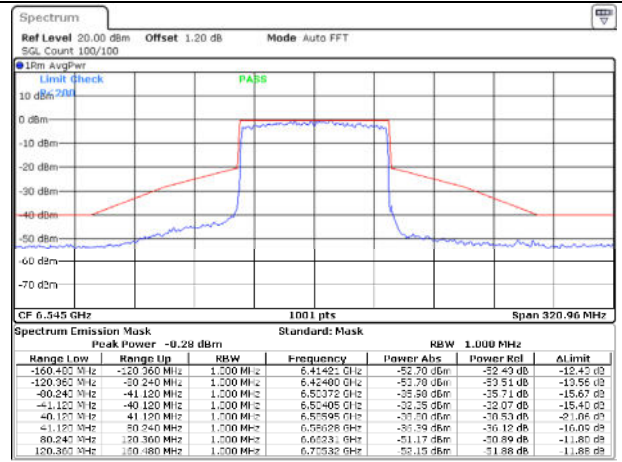

802.11ax80 / 6225MHz / Chain C - CDD

802.11ax80 / 6225MHz / Chain D - CDD

802.11ax80 / 6385MHz / Chain A - CDD

802.11ax80 / 6385MHz / Chain B - CDD

802.11ax80 / 6465MHz / Chain C - CDD

802.11ax80 / 6465MHz / Chain D - CDD

Date: 2 MAY 2023 14:37:35

Date: 2 MAY 2023 14:37:51

802.11ax80 / 6545MHz / Chain A - CDD

Date: 2 MAY 2023 14:38:27

802.11ax80 / 6545MHz / Chain B - CDD

Date: 2 MAY 2023 14:38:51

802.11ax80 / 6545MHz / Chain C - CDD

Date: 2 MAY 2023 14:52:25

802.11ax80 / 6545MHz / Chain D - CDD

Date: 2 MAY 2023 14:51:12

802.11ax80 / 6625MHz / Chain A - CDD

802.11ax80 / 6625MHz / Chain B - CDD

802.11ax80 / 6705MHz / Chain C - CDD

802.11ax80 / 6705MHz / Chain D - CDD