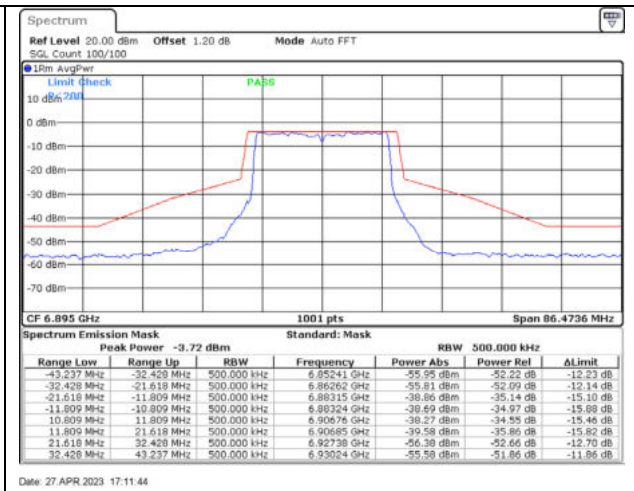

802.11ax20 / 6695MHz / Chain A - CDD

802.11ax20 / 6695MHz / Chain B - CDD

802.11ax20 / 6695MHz / Chain C - CDD

802.11ax20 / 6695MHz / Chain D - CDD

802.11ax20 / 6855MHz / Chain A - CDD

802.11ax20 / 6855MHz / Chain B - CDD

802.11ax20 / 6855MHz / Chain C - CDD

802.11ax20 / 6855MHz / Chain D - CDD

802.11ax20 / 6895MHz / Chain A - CDD

802.11ax20 / 6895MHz / Chain B - CDD

802.11ax20 / 6895MHz / Chain C - CDD

802.11ax20 / 6895MHz / Chain D - CDD

802.11ax20 / 6995MHz / Chain A - CDD

802.11ax20 / 6995MHz / Chain B - CDD

802.11ax20 / 6995MHz / Chain C - CDD

802.11ax20 / 6995MHz / Chain D - CDD

802.11ax20 / 7095MHz / Chain A - CDD

802.11ax20 / 7095MHz / Chain B - CDD