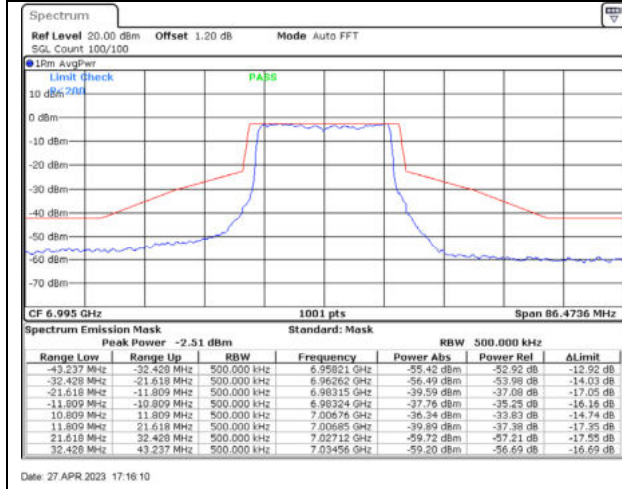

802.11ax20 / 6695MHz / Chain A - CDD

802.11ax20 / 6695MHz / Chain B - CDD

802.11ax20 / 6695MHz / Chain C - CDD

802.11ax20 / 6695MHz / Chain D - CDD

802.11ax20 / 6855MHz / Chain A - CDD

802.11ax20 / 6855MHz / Chain B - CDD

802.11ax20 / 6855MHz / Chain C - CDD

802.11ax20 / 6855MHz / Chain D - CDD

802.11ax20 / 6895MHz / Chain A - CDD

802.11ax20 / 6895MHz / Chain B - CDD

802.11ax20 / 6895MHz / Chain C - CDD

802.11ax20 / 6895MHz / Chain D - CDD

802.11ax20 / 6995MHz / Chain A - CDD

802.11ax20 / 6995MHz / Chain B - CDD

802.11ax20 / 6995MHz / Chain C - CDD

802.11ax20 / 6995MHz / Chain D - CDD

802.11ax20 / 7095MHz / Chain A - CDD

802.11ax20 / 7095MHz / Chain B - CDD