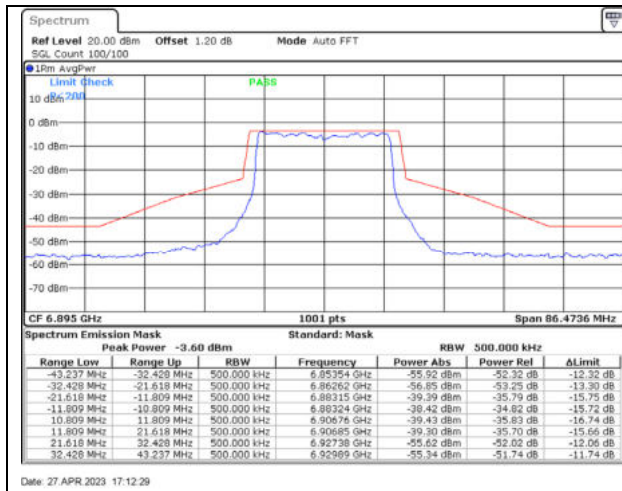

802.11ax20 / 6695MHz / Chain A - CDD

802.11ax20 / 6695MHz / Chain B - CDD

802.11ax20 / 6695MHz / Chain C - CDD

802.11ax20 / 6695MHz / Chain D - CDD

802.11ax20 / 6855MHz / Chain A - CDD

802.11ax20 / 6855MHz / Chain B - CDD

802.11ax20 / 6855MHz / Chain C - CDD

802.11ax20 / 6855MHz / Chain D - CDD

802.11ax20 / 6895MHz / Chain A - CDD

802.11ax20 / 6895MHz / Chain B - CDD

802.11ax20 / 6895MHz / Chain C - CDD

802.11ax20 / 6895MHz / Chain D - CDD

802.11ax20 / 6995MHz / Chain A - CDD

802.11ax20 / 6995MHz / Chain B - CDD

802.11ax20 / 6995MHz / Chain C - CDD

802.11ax20 / 6995MHz / Chain D - CDD

802.11ax20 / 7095MHz / Chain A - CDD

802.11ax20 / 7095MHz / Chain B - CDD