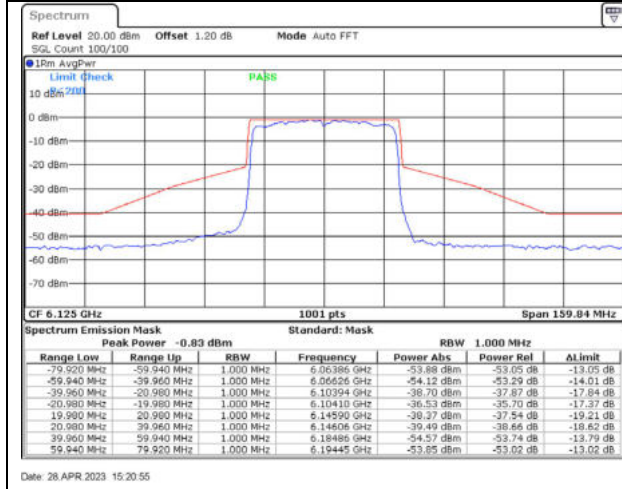

802.11ax20 / 6855MHz / Chain C - CDD

802.11ax20 / 6855MHz / Chain D - CDD

802.11ax20 / 6895MHz / Chain A - CDD

802.11ax20 / 6895MHz / Chain B - CDD

802.11ax20 / 6895MHz / Chain C - CDD

802.11ax20 / 6895MHz / Chain D - CDD

802.11ax20 / 6995MHz / Chain A - CDD

802.11ax20 / 6995MHz / Chain B - CDD

802.11ax20 / 6995MHz / Chain C - CDD

802.11ax20 / 6995MHz / Chain D - CDD

802.11ax20 / 7095MHz / Chain A - CDD

802.11ax20 / 7095MHz / Chain B - CDD

802.11ax20 / 7095MHz / Chain C - CDD

802.11ax20 / 7095MHz / Chain D - CDD

802.11ax40 / 6125MHz / Chain A - CDD

802.11ax40 / 6125MHz / Chain B - CDD

802.11ax40 / 6125MHz / Chain C - CDD

802.11ax40 / 6125MHz / Chain D - CDD