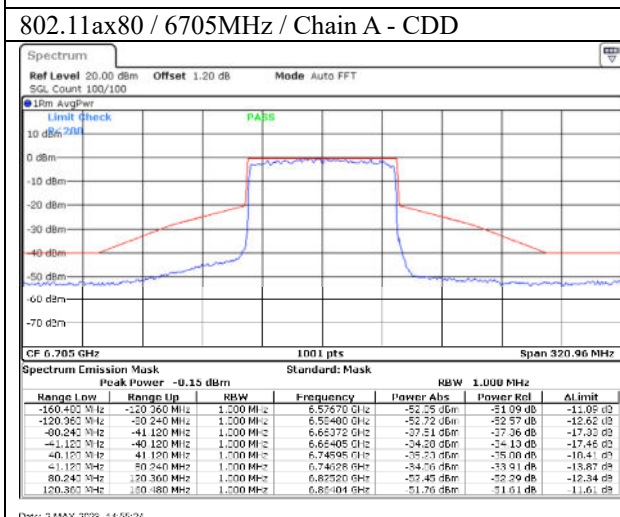

Date: 2 MAY 2023 14:37:35

Date: 2 MAY 2023 14:37:51

802.11ax80 / 6545MHz / Chain A - CDD

Date: 2 MAY 2023 14:38:27

802.11ax80 / 6545MHz / Chain B - CDD

Date: 2 MAY 2023 14:38:51

802.11ax80 / 6545MHz / Chain C - CDD

Date: 2 MAY 2023 14:52:25

802.11ax80 / 6545MHz / Chain D - CDD

Date: 2 MAY 2023 14:51:12

802.11ax80 / 6625MHz / Chain A - CDD

802.11ax80 / 6625MHz / Chain B - CDD

802.11ax80 / 6705MHz / Chain C - CDD

802.11ax80 / 6705MHz / Chain D - CDD

802.11ax80 / 6785MHz / Chain A - CDD

802.11ax80 / 6785MHz / Chain B - CDD

802.11ax80 / 6785MHz / Chain C - CDD

802.11ax80 / 6785MHz / Chain D - CDD

802.11ax80 / 6865MHz / Chain A - CDD

802.11ax80 / 6865MHz / Chain B - CDD