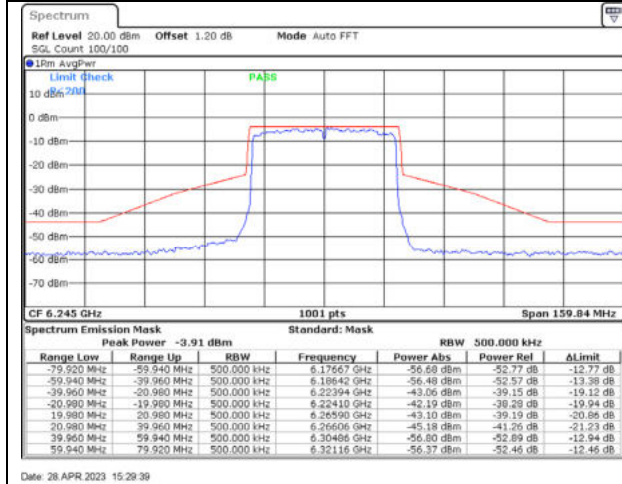

802.11ax20 / 6995MHz / Chain A - CDD

802.11ax20 / 6995MHz / Chain B - CDD

802.11ax20 / 6995MHz / Chain C - CDD

802.11ax20 / 6995MHz / Chain D - CDD

802.11ax20 / 7095MHz / Chain A - CDD

802.11ax20 / 7095MHz / Chain B - CDD

802.11ax20 / 7095MHz / Chain C - CDD

802.11ax20 / 7095MHz / Chain D - CDD

802.11ax40 / 6125MHz / Chain A - CDD

802.11ax40 / 6125MHz / Chain B - CDD

802.11ax40 / 6125MHz / Chain C - CDD

802.11ax40 / 6125MHz / Chain D - CDD

802.11ax40 / 6245MHz / Chain A - CDD

802.11ax40 / 6245MHz / Chain B - CDD

802.11ax40 / 6245MHz / Chain C - CDD

802.11ax40 / 6245MHz / Chain D - CDD

802.11ax40 / 6405MHz / Chain A - CDD

802.11ax40 / 6405MHz / Chain B - CDD