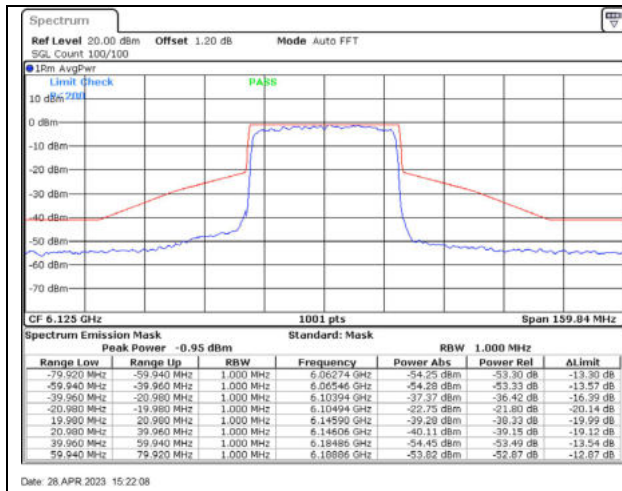

802.11ax20 / 6855MHz / Chain C - CDD

802.11ax20 / 6855MHz / Chain D - CDD

802.11ax20 / 6895MHz / Chain A - CDD

802.11ax20 / 6895MHz / Chain B - CDD

802.11ax20 / 6895MHz / Chain C - CDD

802.11ax20 / 6895MHz / Chain D - CDD

802.11ax20 / 6995MHz / Chain A - CDD

802.11ax20 / 6995MHz / Chain B - CDD

802.11ax20 / 6995MHz / Chain C - CDD

802.11ax20 / 6995MHz / Chain D - CDD

802.11ax20 / 7095MHz / Chain A - CDD

802.11ax20 / 7095MHz / Chain B - CDD

802.11ax20 / 7095MHz / Chain C - CDD

802.11ax20 / 7095MHz / Chain D - CDD

802.11ax40 / 6125MHz / Chain A - CDD

802.11ax40 / 6125MHz / Chain B - CDD

802.11ax40 / 6125MHz / Chain C - CDD

802.11ax40 / 6125MHz / Chain D - CDD