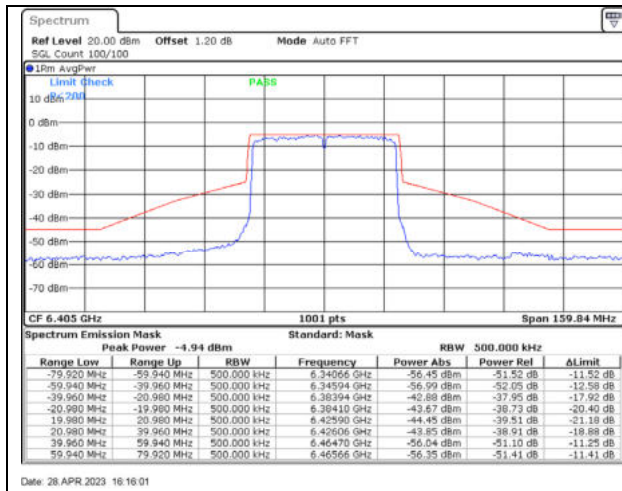

802.11ax20 / 6995MHz / Chain A - CDD

802.11ax20 / 6995MHz / Chain B - CDD

802.11ax20 / 6995MHz / Chain C - CDD

802.11ax20 / 6995MHz / Chain D - CDD

802.11ax20 / 7095MHz / Chain A - CDD

802.11ax20 / 7095MHz / Chain B - CDD

802.11ax20 / 7095MHz / Chain C - CDD

802.11ax20 / 7095MHz / Chain D - CDD

802.11ax40 / 6125MHz / Chain A - CDD

802.11ax40 / 6125MHz / Chain B - CDD

802.11ax40 / 6125MHz / Chain C - CDD

802.11ax40 / 6125MHz / Chain D - CDD

802.11ax40 / 6245MHz / Chain A - CDD

802.11ax40 / 6245MHz / Chain B - CDD

802.11ax40 / 6245MHz / Chain C - CDD

802.11ax40 / 6245MHz / Chain D - CDD

802.11ax40 / 6405MHz / Chain A - CDD

802.11ax40 / 6405MHz / Chain B - CDD