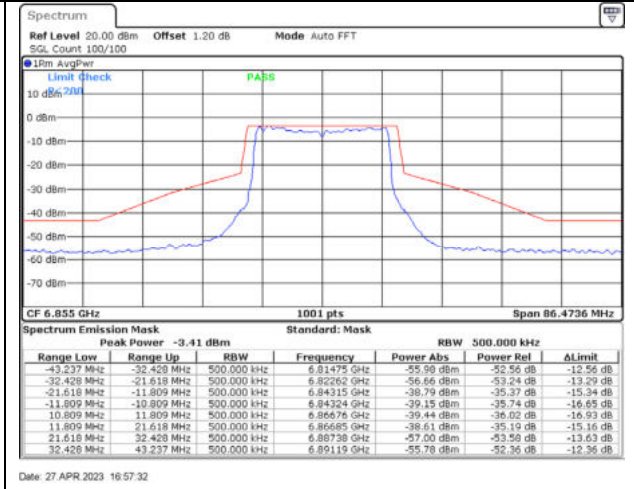

802.11ax20 / 6695MHz / Chain A - CDD

802.11ax20 / 6695MHz / Chain B - CDD

802.11ax20 / 6695MHz / Chain C - CDD

802.11ax20 / 6695MHz / Chain D - CDD

802.11ax20 / 6855MHz / Chain A - CDD

802.11ax20 / 6855MHz / Chain B - CDD

802.11ax20 / 6855MHz / Chain C - CDD

802.11ax20 / 6855MHz / Chain D - CDD

802.11ax20 / 6895MHz / Chain A - CDD

802.11ax20 / 6895MHz / Chain B - CDD

802.11ax20 / 6895MHz / Chain C - CDD

802.11ax20 / 6895MHz / Chain D - CDD

802.11ax20 / 6995MHz / Chain A - CDD

802.11ax20 / 6995MHz / Chain B - CDD

802.11ax20 / 6995MHz / Chain C - CDD

802.11ax20 / 6995MHz / Chain D - CDD

802.11ax20 / 7095MHz / Chain A - CDD

802.11ax20 / 7095MHz / Chain B - CDD