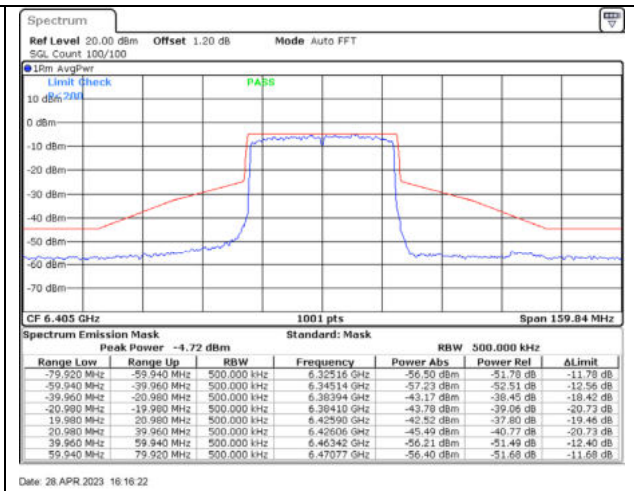

802.11ax20 / 6995MHz / Chain A - CDD

802.11ax20 / 6995MHz / Chain B - CDD

802.11ax20 / 6995MHz / Chain C - CDD

802.11ax20 / 6995MHz / Chain D - CDD

802.11ax20 / 7095MHz / Chain A - CDD

802.11ax20 / 7095MHz / Chain B - CDD

802.11ax20 / 7095MHz / Chain C - CDD

802.11ax20 / 7095MHz / Chain D - CDD

802.11ax40 / 6125MHz / Chain A - CDD

802.11ax40 / 6125MHz / Chain B - CDD

802.11ax40 / 6125MHz / Chain C - CDD

802.11ax40 / 6125MHz / Chain D - CDD

802.11ax40 / 6245MHz / Chain A - CDD

802.11ax40 / 6245MHz / Chain B - CDD

802.11ax40 / 6245MHz / Chain C - CDD

802.11ax40 / 6245MHz / Chain D - CDD

802.11ax40 / 6405MHz / Chain A - CDD

802.11ax40 / 6405MHz / Chain B - CDD