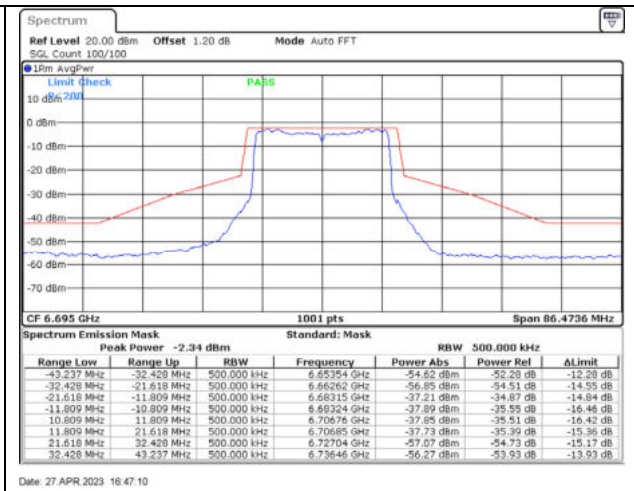

802.11ax20 / 6695MHz / Chain A - CDD

802.11ax20 / 6695MHz / Chain B - CDD

802.11ax20 / 6695MHz / Chain C - CDD

802.11ax20 / 6695MHz / Chain D - CDD

802.11ax20 / 6855MHz / Chain A - CDD

802.11ax20 / 6855MHz / Chain B - CDD

802.11ax20 / 6855MHz / Chain C - CDD

802.11ax20 / 6855MHz / Chain D - CDD

802.11ax20 / 6895MHz / Chain A - CDD

802.11ax20 / 6895MHz / Chain B - CDD

802.11ax20 / 6895MHz / Chain C - CDD

802.11ax20 / 6895MHz / Chain D - CDD

802.11ax20 / 6995MHz / Chain A - CDD

802.11ax20 / 6995MHz / Chain B - CDD

802.11ax20 / 6995MHz / Chain C - CDD

802.11ax20 / 6995MHz / Chain D - CDD

802.11ax20 / 7095MHz / Chain A - CDD

802.11ax20 / 7095MHz / Chain B - CDD