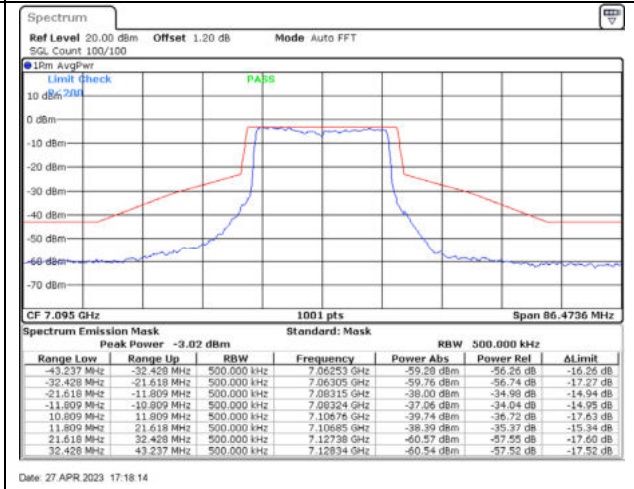

802.11ax20 / 6855MHz / Chain C - CDD

802.11ax20 / 6855MHz / Chain D - CDD

802.11ax20 / 6895MHz / Chain A - CDD

802.11ax20 / 6895MHz / Chain B - CDD

802.11ax20 / 6895MHz / Chain C - CDD

802.11ax20 / 6895MHz / Chain D - CDD

802.11ax20 / 6995MHz / Chain A - CDD

802.11ax20 / 6995MHz / Chain B - CDD

802.11ax20 / 6995MHz / Chain C - CDD

802.11ax20 / 6995MHz / Chain D - CDD

802.11ax20 / 7095MHz / Chain A - CDD

802.11ax20 / 7095MHz / Chain B - CDD

802.11ax20 / 7095MHz / Chain C - CDD

802.11ax20 / 7095MHz / Chain D - CDD

802.11ax40 / 6125MHz / Chain A - CDD

802.11ax40 / 6125MHz / Chain B - CDD

802.11ax40 / 6125MHz / Chain C - CDD

802.11ax40 / 6125MHz / Chain D - CDD