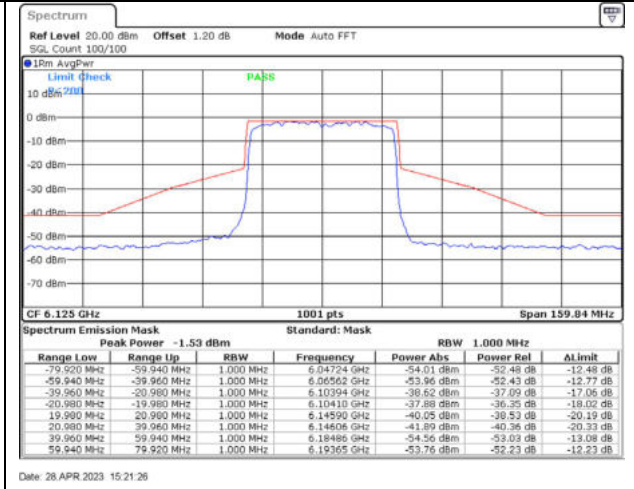

802.11ax20 / 6855MHz / Chain C - CDD

802.11ax20 / 6855MHz / Chain D - CDD

802.11ax20 / 6895MHz / Chain A - CDD

802.11ax20 / 6895MHz / Chain B - CDD

802.11ax20 / 6895MHz / Chain C - CDD

802.11ax20 / 6895MHz / Chain D - CDD

802.11ax20 / 6995MHz / Chain A - CDD

802.11ax20 / 6995MHz / Chain B - CDD

802.11ax20 / 6995MHz / Chain C - CDD

802.11ax20 / 6995MHz / Chain D - CDD

802.11ax20 / 7095MHz / Chain A - CDD

802.11ax20 / 7095MHz / Chain B - CDD

802.11ax20 / 7095MHz / Chain C - CDD

802.11ax20 / 7095MHz / Chain D - CDD

802.11ax40 / 6125MHz / Chain A - CDD

802.11ax40 / 6125MHz / Chain B - CDD

802.11ax40 / 6125MHz / Chain C - CDD

802.11ax40 / 6125MHz / Chain D - CDD