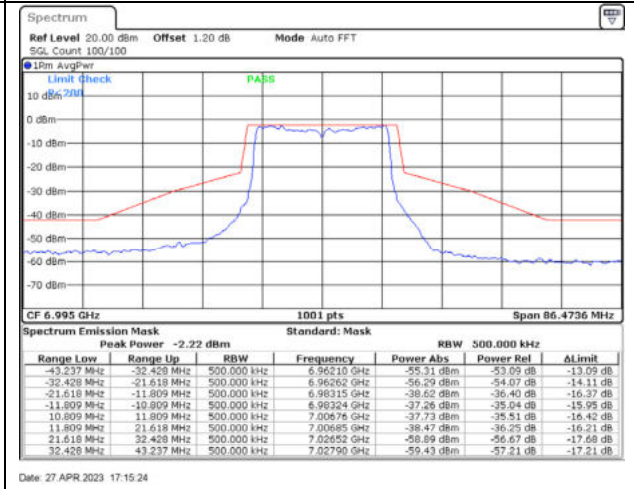

802.11ax20 / 6695MHz / Chain A - CDD

802.11ax20 / 6695MHz / Chain B - CDD

802.11ax20 / 6695MHz / Chain C - CDD

802.11ax20 / 6695MHz / Chain D - CDD

802.11ax20 / 6855MHz / Chain A - CDD

802.11ax20 / 6855MHz / Chain B - CDD

802.11ax20 / 6855MHz / Chain C - CDD

802.11ax20 / 6855MHz / Chain D - CDD

802.11ax20 / 6895MHz / Chain A - CDD

802.11ax20 / 6895MHz / Chain B - CDD

802.11ax20 / 6895MHz / Chain C - CDD

802.11ax20 / 6895MHz / Chain D - CDD

802.11ax20 / 6995MHz / Chain A - CDD

802.11ax20 / 6995MHz / Chain B - CDD

802.11ax20 / 6995MHz / Chain C - CDD

802.11ax20 / 6995MHz / Chain D - CDD

802.11ax20 / 7095MHz / Chain A - CDD

802.11ax20 / 7095MHz / Chain B - CDD