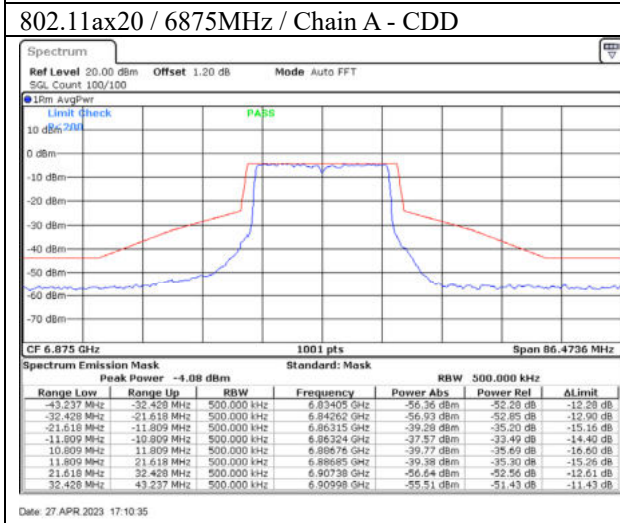

802.11ax20 / 6695MHz / Chain A - CDD

802.11ax20 / 6695MHz / Chain B - CDD

802.11ax20 / 6695MHz / Chain C - CDD

802.11ax20 / 6695MHz / Chain D - CDD

802.11ax20 / 6855MHz / Chain A - CDD

802.11ax20 / 6855MHz / Chain B - CDD

802.11ax20 / 6855MHz / Chain C - CDD

802.11ax20 / 6855MHz / Chain D - CDD

802.11ax20 / 6895MHz / Chain A - CDD

802.11ax20 / 6895MHz / Chain B - CDD

802.11ax20 / 6895MHz / Chain C - CDD

802.11ax20 / 6895MHz / Chain D - CDD

802.11ax20 / 6995MHz / Chain A - CDD

802.11ax20 / 6995MHz / Chain B - CDD

802.11ax20 / 6995MHz / Chain C - CDD

802.11ax20 / 6995MHz / Chain D - CDD

802.11ax20 / 7095MHz / Chain A - CDD

802.11ax20 / 7095MHz / Chain B - CDD