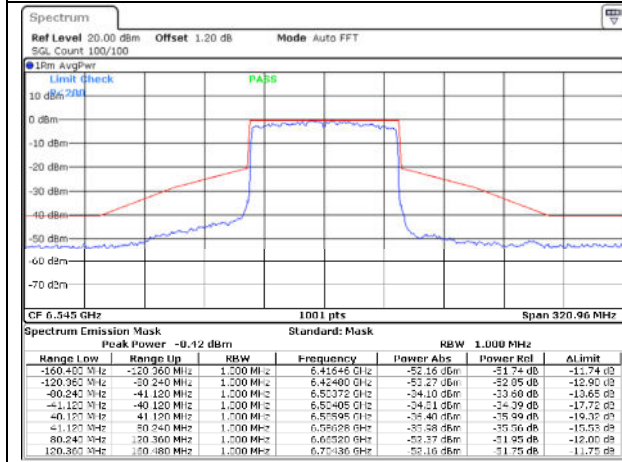

802.11ax80 / 6145MHz / Chain A - CDD

802.11ax80 / 6145MHz / Chain B - CDD

802.11ax80 / 6145MHz / Chain C - CDD

802.11ax80 / 6145MHz / Chain D - CDD

802.11ax80 / 6225MHz / Chain A - CDD

802.11ax80 / 6225MHz / Chain B - CDD

802.11ax80 / 6225MHz / Chain C - CDD

802.11ax80 / 6225MHz / Chain D - CDD

802.11ax80 / 6385MHz / Chain A - CDD

802.11ax80 / 6385MHz / Chain B - CDD

802.11ax80 / 6465MHz / Chain C - CDD

802.11ax80 / 6465MHz / Chain D - CDD

Date: 2 MAY 2023 14:37:35

Date: 2 MAY 2023 14:37:51

802.11ax80 / 6545MHz / Chain A - CDD

Date: 2 MAY 2023 14:38:27

802.11ax80 / 6545MHz / Chain B - CDD

Date: 2 MAY 2023 14:38:51

802.11ax80 / 6545MHz / Chain C - CDD