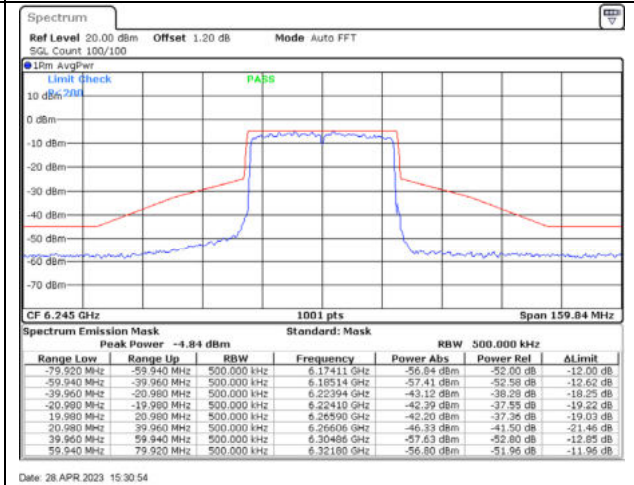

802.11ax20 / 6995MHz / Chain A - CDD

802.11ax20 / 6995MHz / Chain B - CDD

802.11ax20 / 6995MHz / Chain C - CDD

802.11ax20 / 6995MHz / Chain D - CDD

802.11ax20 / 7095MHz / Chain A - CDD

802.11ax20 / 7095MHz / Chain B - CDD

802.11ax20 / 7095MHz / Chain C - CDD

802.11ax20 / 7095MHz / Chain D - CDD

802.11ax40 / 6125MHz / Chain A - CDD

802.11ax40 / 6125MHz / Chain B - CDD

802.11ax40 / 6125MHz / Chain C - CDD

802.11ax40 / 6125MHz / Chain D - CDD

802.11ax40 / 6245MHz / Chain A - CDD

802.11ax40 / 6245MHz / Chain B - CDD

802.11ax40 / 6245MHz / Chain C - CDD

802.11ax40 / 6245MHz / Chain D - CDD

802.11ax40 / 6405MHz / Chain A - CDD

802.11ax40 / 6405MHz / Chain B - CDD