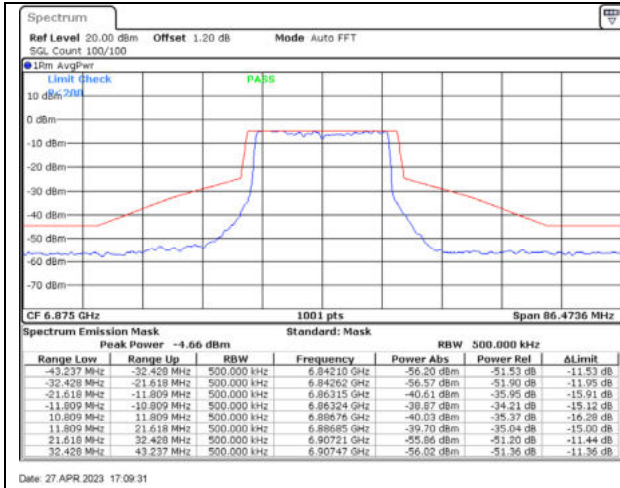

802.11ax20 / 6695MHz / Chain A - CDD

802.11ax20 / 6695MHz / Chain B - CDD

802.11ax20 / 6695MHz / Chain C - CDD

802.11ax20 / 6695MHz / Chain D - CDD

802.11ax20 / 6855MHz / Chain A - CDD

802.11ax20 / 6855MHz / Chain B - CDD

802.11ax20 / 6855MHz / Chain C - CDD

802.11ax20 / 6855MHz / Chain D - CDD

802.11ax20 / 6895MHz / Chain A - CDD

802.11ax20 / 6895MHz / Chain B - CDD

802.11ax20 / 6895MHz / Chain C - CDD

802.11ax20 / 6895MHz / Chain D - CDD

802.11ax20 / 6995MHz / Chain A - CDD

802.11ax20 / 6995MHz / Chain B - CDD

802.11ax20 / 6995MHz / Chain C - CDD

802.11ax20 / 6995MHz / Chain D - CDD

802.11ax20 / 7095MHz / Chain A - CDD

802.11ax20 / 7095MHz / Chain B - CDD