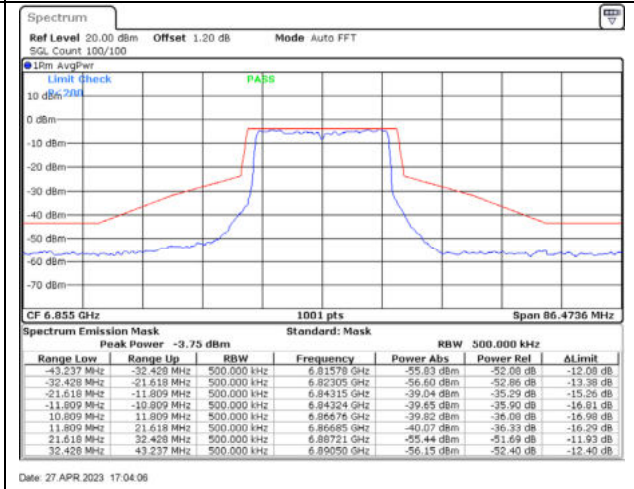

802.11ax20 / 6695MHz / Chain A - CDD

802.11ax20 / 6695MHz / Chain B - CDD

802.11ax20 / 6695MHz / Chain C - CDD

802.11ax20 / 6695MHz / Chain D - CDD

802.11ax20 / 6855MHz / Chain A - CDD

802.11ax20 / 6855MHz / Chain B - CDD

802.11ax20 / 6855MHz / Chain C - CDD

802.11ax20 / 6855MHz / Chain D - CDD

802.11ax20 / 6895MHz / Chain A - CDD

802.11ax20 / 6895MHz / Chain B - CDD

802.11ax20 / 6895MHz / Chain C - CDD

802.11ax20 / 6895MHz / Chain D - CDD

802.11ax20 / 6995MHz / Chain A - CDD

802.11ax20 / 6995MHz / Chain B - CDD

802.11ax20 / 6995MHz / Chain C - CDD

802.11ax20 / 6995MHz / Chain D - CDD

802.11ax20 / 7095MHz / Chain A - CDD

802.11ax20 / 7095MHz / Chain B - CDD