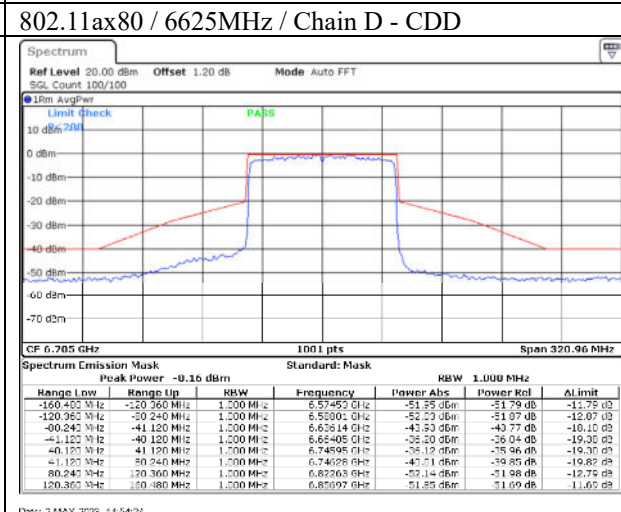

Date: 2 MAY 2023 14:37:35

Date: 2 MAY 2023 14:37:51

802.11ax80 / 6545MHz / Chain A - CDD

Date: 2 MAY 2023 14:38:27

802.11ax80 / 6545MHz / Chain B - CDD

Date: 2 MAY 2023 14:38:51

802.11ax80 / 6545MHz / Chain C - CDD

Date: 2 MAY 2023 14:52:25

802.11ax80 / 6545MHz / Chain D - CDD

Date: 2 MAY 2023 14:51:12

802.11ax80 / 6625MHz / Chain A - CDD

802.11ax80 / 6625MHz / Chain B - CDD

802.11ax80 / 6705MHz / Chain C - CDD

802.11ax80 / 6705MHz / Chain D - CDD

802.11ax80 / 6785MHz / Chain A - CDD

802.11ax80 / 6785MHz / Chain B - CDD

802.11ax80 / 6785MHz / Chain C - CDD

802.11ax80 / 6785MHz / Chain D - CDD

802.11ax80 / 6865MHz / Chain A - CDD

802.11ax80 / 6865MHz / Chain B - CDD