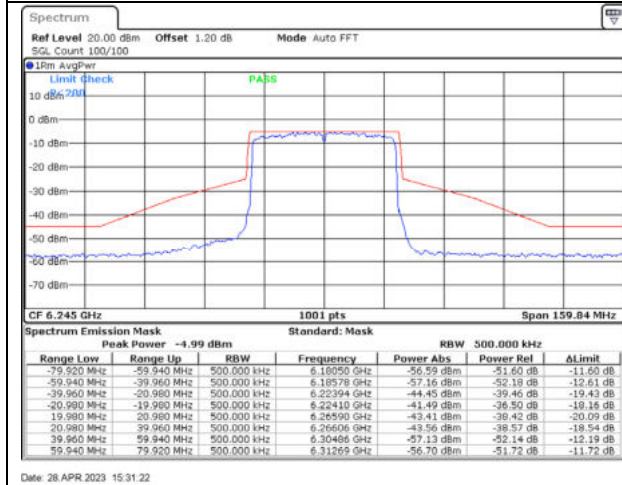

802.11ax20 / 6995MHz / Chain A - CDD

802.11ax20 / 6995MHz / Chain B - CDD

802.11ax20 / 6995MHz / Chain C - CDD

802.11ax20 / 6995MHz / Chain D - CDD

802.11ax20 / 7095MHz / Chain A - CDD

802.11ax20 / 7095MHz / Chain B - CDD

802.11ax20 / 7095MHz / Chain C - CDD

802.11ax20 / 7095MHz / Chain D - CDD

802.11ax40 / 6125MHz / Chain A - CDD

802.11ax40 / 6125MHz / Chain B - CDD

802.11ax40 / 6125MHz / Chain C - CDD

802.11ax40 / 6125MHz / Chain D - CDD

802.11ax40 / 6245MHz / Chain A - CDD

802.11ax40 / 6245MHz / Chain B - CDD

802.11ax40 / 6245MHz / Chain C - CDD

802.11ax40 / 6245MHz / Chain D - CDD

802.11ax40 / 6405MHz / Chain A - CDD

802.11ax40 / 6405MHz / Chain B - CDD