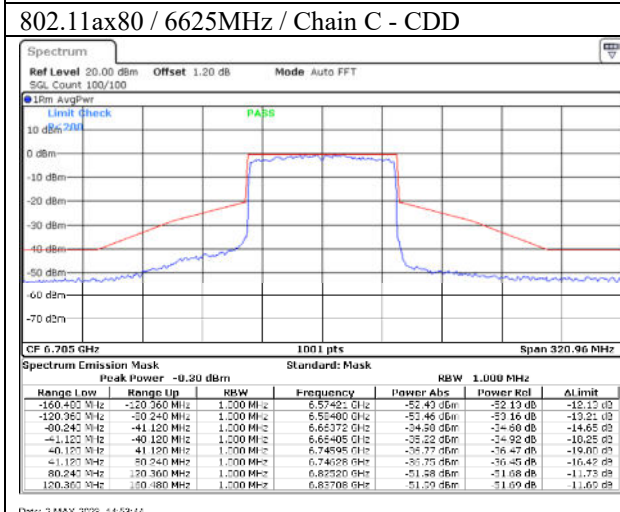

Date: 2 MAY 2023 14:37:35

Date: 2 MAY 2023 14:37:51

802.11ax80 / 6545MHz / Chain A - CDD

Date: 2 MAY 2023 14:38:27

802.11ax80 / 6545MHz / Chain B - CDD

Date: 2 MAY 2023 14:38:51

802.11ax80 / 6545MHz / Chain C - CDD

Date: 2 MAY 2023 14:52:25

802.11ax80 / 6545MHz / Chain D - CDD

Date: 2 MAY 2023 14:51:12

802.11ax80 / 6625MHz / Chain A - CDD

802.11ax80 / 6625MHz / Chain B - CDD

802.11ax80 / 6705MHz / Chain C - CDD

802.11ax80 / 6705MHz / Chain D - CDD

802.11ax80 / 6785MHz / Chain A - CDD

802.11ax80 / 6785MHz / Chain B - CDD

802.11ax80 / 6785MHz / Chain C - CDD

802.11ax80 / 6785MHz / Chain D - CDD

802.11ax80 / 6865MHz / Chain A - CDD

802.11ax80 / 6865MHz / Chain B - CDD