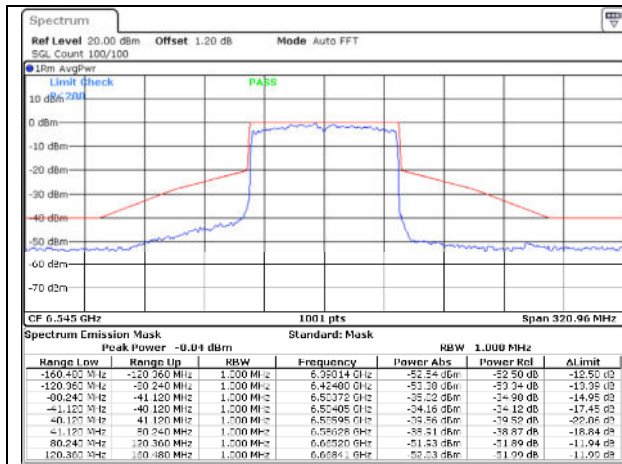

802.11ax80 / 6145MHz / Chain A - CDD

802.11ax80 / 6145MHz / Chain B - CDD

802.11ax80 / 6145MHz / Chain C - CDD

802.11ax80 / 6145MHz / Chain D - CDD

802.11ax80 / 6225MHz / Chain A - CDD

802.11ax80 / 6225MHz / Chain B - CDD

802.11ax80 / 6225MHz / Chain C - CDD

802.11ax80 / 6225MHz / Chain D - CDD

802.11ax80 / 6385MHz / Chain A - CDD

802.11ax80 / 6385MHz / Chain B - CDD

802.11ax80 / 6465MHz / Chain C - CDD

802.11ax80 / 6465MHz / Chain D - CDD

Date: 2 MAY 2023 14:37:35

Date: 2 MAY 2023 14:37:51

802.11ax80 / 6545MHz / Chain A - CDD

Date: 2 MAY 2023 14:38:27

802.11ax80 / 6545MHz / Chain B - CDD

Date: 2 MAY 2023 14:38:51

802.11ax80 / 6545MHz / Chain C - CDD