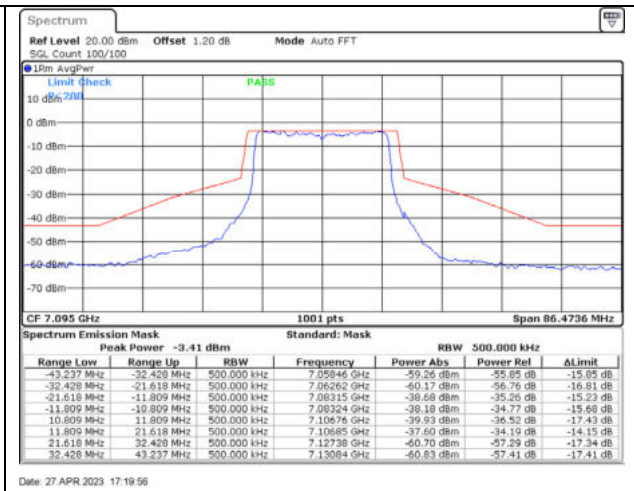

802.11ax20 / 6695MHz / Chain A - CDD

802.11ax20 / 6695MHz / Chain B - CDD

802.11ax20 / 6695MHz / Chain C - CDD

802.11ax20 / 6695MHz / Chain D - CDD

802.11ax20 / 6855MHz / Chain A - CDD

802.11ax20 / 6855MHz / Chain B - CDD

802.11ax20 / 6855MHz / Chain C - CDD

802.11ax20 / 6855MHz / Chain D - CDD

802.11ax20 / 6895MHz / Chain A - CDD

802.11ax20 / 6895MHz / Chain B - CDD

802.11ax20 / 6895MHz / Chain C - CDD

802.11ax20 / 6895MHz / Chain D - CDD

802.11ax20 / 6995MHz / Chain A - CDD

802.11ax20 / 6995MHz / Chain B - CDD

802.11ax20 / 6995MHz / Chain C - CDD

802.11ax20 / 6995MHz / Chain D - CDD

802.11ax20 / 7095MHz / Chain A - CDD

802.11ax20 / 7095MHz / Chain B - CDD