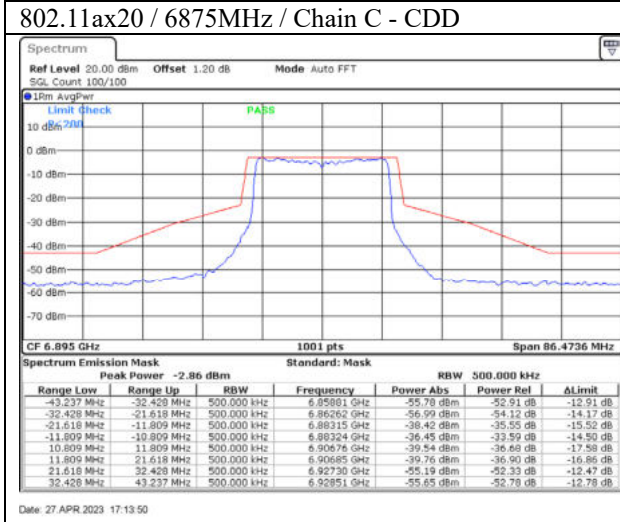

802.11ax20 / 6695MHz / Chain A - CDD

802.11ax20 / 6695MHz / Chain B - CDD

802.11ax20 / 6695MHz / Chain C - CDD

802.11ax20 / 6695MHz / Chain D - CDD

802.11ax20 / 6855MHz / Chain A - CDD

802.11ax20 / 6855MHz / Chain B - CDD

802.11ax20 / 6855MHz / Chain C - CDD

802.11ax20 / 6855MHz / Chain D - CDD

802.11ax20 / 6895MHz / Chain A - CDD

802.11ax20 / 6895MHz / Chain B - CDD

802.11ax20 / 6895MHz / Chain C - CDD

802.11ax20 / 6895MHz / Chain D - CDD

802.11ax20 / 6995MHz / Chain A - CDD

802.11ax20 / 6995MHz / Chain B - CDD

802.11ax20 / 6995MHz / Chain C - CDD

802.11ax20 / 6995MHz / Chain D - CDD

802.11ax20 / 7095MHz / Chain A - CDD

802.11ax20 / 7095MHz / Chain B - CDD