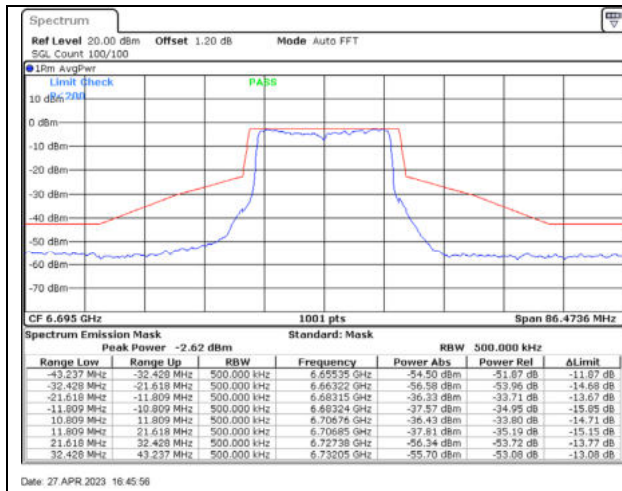

802.11ax20 / 6695MHz / Chain A - CDD

802.11ax20 / 6695MHz / Chain B - CDD

802.11ax20 / 6695MHz / Chain C - CDD

802.11ax20 / 6695MHz / Chain D - CDD

802.11ax20 / 6855MHz / Chain A - CDD

802.11ax20 / 6855MHz / Chain B - CDD

802.11ax20 / 6855MHz / Chain C - CDD

802.11ax20 / 6855MHz / Chain D - CDD

802.11ax20 / 6895MHz / Chain A - CDD

802.11ax20 / 6895MHz / Chain B - CDD

802.11ax20 / 6895MHz / Chain C - CDD

802.11ax20 / 6895MHz / Chain D - CDD

802.11ax20 / 6995MHz / Chain A - CDD

802.11ax20 / 6995MHz / Chain B - CDD

802.11ax20 / 6995MHz / Chain C - CDD

802.11ax20 / 6995MHz / Chain D - CDD

802.11ax20 / 7095MHz / Chain A - CDD

802.11ax20 / 7095MHz / Chain B - CDD