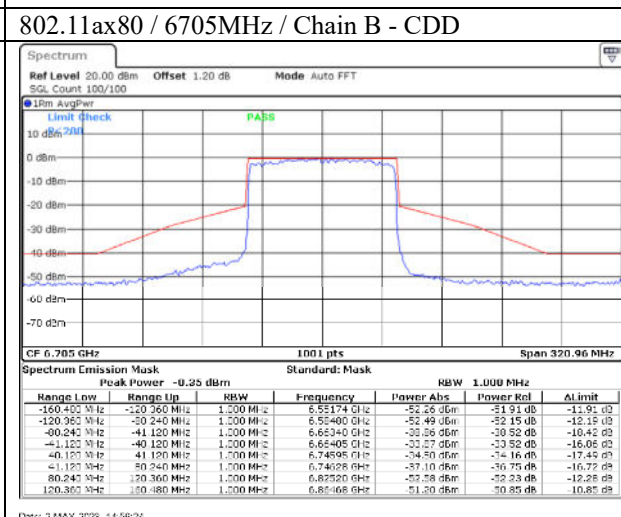

Date: 2 MAY 2023 14:37:35

Date: 2 MAY 2023 14:37:51

802.11ax80 / 6545MHz / Chain A - CDD

Date: 2 MAY 2023 14:38:27

802.11ax80 / 6545MHz / Chain B - CDD

Date: 2 MAY 2023 14:38:51

802.11ax80 / 6545MHz / Chain C - CDD

Date: 2 MAY 2023 14:52:25

802.11ax80 / 6545MHz / Chain D - CDD

Date: 2 MAY 2023 14:51:12

802.11ax80 / 6625MHz / Chain A - CDD

802.11ax80 / 6625MHz / Chain B - CDD

802.11ax80 / 6705MHz / Chain C - CDD

802.11ax80 / 6705MHz / Chain D - CDD

802.11ax80 / 6785MHz / Chain A - CDD

802.11ax80 / 6785MHz / Chain B - CDD

802.11ax80 / 6785MHz / Chain C - CDD

802.11ax80 / 6785MHz / Chain D - CDD

802.11ax80 / 6865MHz / Chain A - CDD

802.11ax80 / 6865MHz / Chain B - CDD