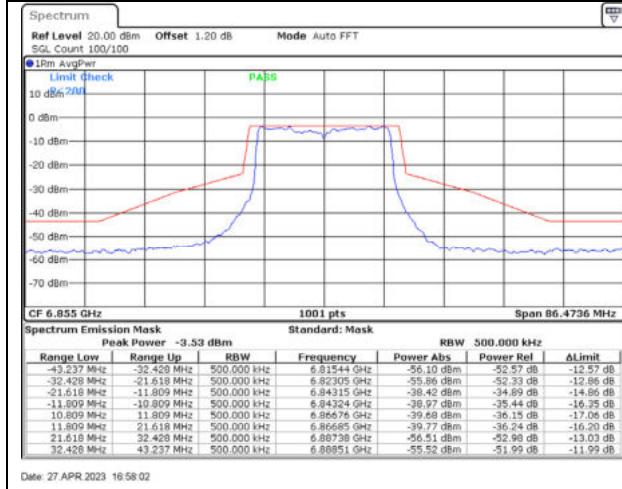

802.11ax20 / 6695MHz / Chain A - CDD

802.11ax20 / 6695MHz / Chain B - CDD

802.11ax20 / 6695MHz / Chain C - CDD

802.11ax20 / 6695MHz / Chain D - CDD

802.11ax20 / 6855MHz / Chain A - CDD

802.11ax20 / 6855MHz / Chain B - CDD

802.11ax20 / 6855MHz / Chain C - CDD

802.11ax20 / 6855MHz / Chain D - CDD

802.11ax20 / 6895MHz / Chain A - CDD

802.11ax20 / 6895MHz / Chain B - CDD

802.11ax20 / 6895MHz / Chain C - CDD

802.11ax20 / 6895MHz / Chain D - CDD

802.11ax20 / 6995MHz / Chain A - CDD

802.11ax20 / 6995MHz / Chain B - CDD

802.11ax20 / 6995MHz / Chain C - CDD

802.11ax20 / 6995MHz / Chain D - CDD

802.11ax20 / 7095MHz / Chain A - CDD

802.11ax20 / 7095MHz / Chain B - CDD