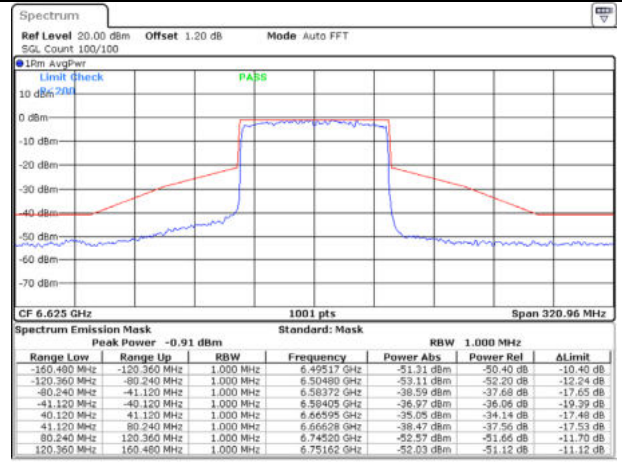

802.11ax80 / 6225MHz / Chain C - CDD

802.11ax80 / 6225MHz / Chain D - CDD

802.11ax80 / 6385MHz / Chain A - CDD

802.11ax80 / 6385MHz / Chain B - CDD

802.11ax80 / 6465MHz / Chain C - CDD

802.11ax80 / 6465MHz / Chain D - CDD

Date: 2 MAY 2023 14:37:35

Date: 2 MAY 2023 14:37:51

802.11ax80 / 6545MHz / Chain A - CDD

Date: 2 MAY 2023 14:38:27

802.11ax80 / 6545MHz / Chain B - CDD

Date: 2 MAY 2023 14:38:51

802.11ax80 / 6545MHz / Chain C - CDD

Date: 2 MAY 2023 14:52:25

802.11ax80 / 6545MHz / Chain D - CDD

Date: 2 MAY 2023 14:51:12

802.11ax80 / 6625MHz / Chain A - CDD

802.11ax80 / 6625MHz / Chain B - CDD

802.11ax80 / 6705MHz / Chain C - CDD

802.11ax80 / 6705MHz / Chain D - CDD