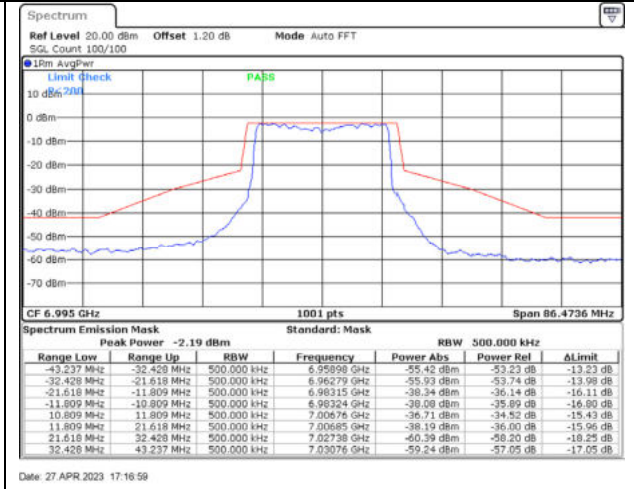

802.11ax20 / 6695MHz / Chain A - CDD

802.11ax20 / 6695MHz / Chain B - CDD

802.11ax20 / 6695MHz / Chain C - CDD

802.11ax20 / 6695MHz / Chain D - CDD

802.11ax20 / 6855MHz / Chain A - CDD

802.11ax20 / 6855MHz / Chain B - CDD

802.11ax20 / 6855MHz / Chain C - CDD

802.11ax20 / 6855MHz / Chain D - CDD

802.11ax20 / 6895MHz / Chain A - CDD

802.11ax20 / 6895MHz / Chain B - CDD

802.11ax20 / 6895MHz / Chain C - CDD

802.11ax20 / 6895MHz / Chain D - CDD

802.11ax20 / 6995MHz / Chain A - CDD

802.11ax20 / 6995MHz / Chain B - CDD

802.11ax20 / 6995MHz / Chain C - CDD

802.11ax20 / 6995MHz / Chain D - CDD

802.11ax20 / 7095MHz / Chain A - CDD

802.11ax20 / 7095MHz / Chain B - CDD