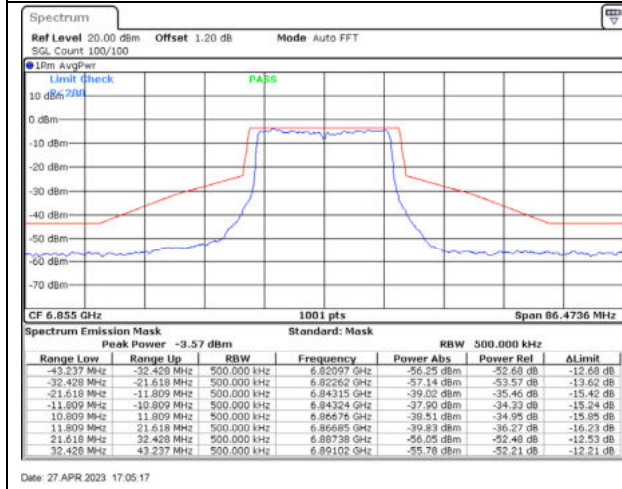

802.11ax20 / 6695MHz / Chain A - CDD

802.11ax20 / 6695MHz / Chain B - CDD

802.11ax20 / 6695MHz / Chain C - CDD

802.11ax20 / 6695MHz / Chain D - CDD

802.11ax20 / 6855MHz / Chain A - CDD

802.11ax20 / 6855MHz / Chain B - CDD

802.11ax20 / 6855MHz / Chain C - CDD

802.11ax20 / 6855MHz / Chain D - CDD

802.11ax20 / 6895MHz / Chain A - CDD

802.11ax20 / 6895MHz / Chain B - CDD

802.11ax20 / 6895MHz / Chain C - CDD

802.11ax20 / 6895MHz / Chain D - CDD

802.11ax20 / 6995MHz / Chain A - CDD

802.11ax20 / 6995MHz / Chain B - CDD

802.11ax20 / 6995MHz / Chain C - CDD

802.11ax20 / 6995MHz / Chain D - CDD

802.11ax20 / 7095MHz / Chain A - CDD

802.11ax20 / 7095MHz / Chain B - CDD