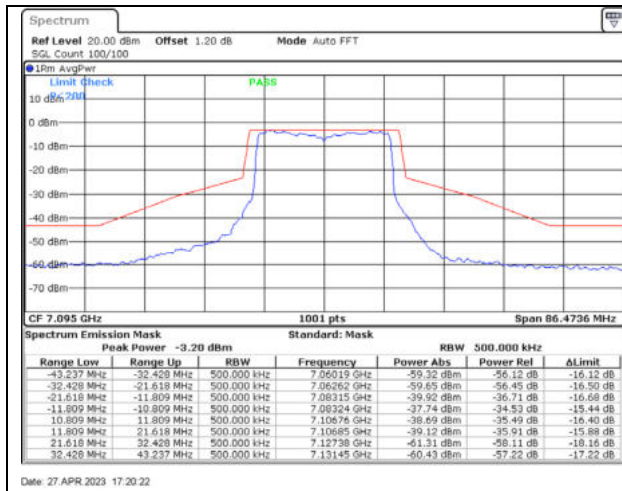

802.11ax20 / 6695MHz / Chain A - CDD

802.11ax20 / 6695MHz / Chain B - CDD

802.11ax20 / 6695MHz / Chain C - CDD

802.11ax20 / 6695MHz / Chain D - CDD

802.11ax20 / 6855MHz / Chain A - CDD

802.11ax20 / 6855MHz / Chain B - CDD

802.11ax20 / 6855MHz / Chain C - CDD

802.11ax20 / 6855MHz / Chain D - CDD

802.11ax20 / 6895MHz / Chain A - CDD

802.11ax20 / 6895MHz / Chain B - CDD

802.11ax20 / 6895MHz / Chain C - CDD

802.11ax20 / 6895MHz / Chain D - CDD

802.11ax20 / 6995MHz / Chain A - CDD

802.11ax20 / 6995MHz / Chain B - CDD

802.11ax20 / 6995MHz / Chain C - CDD

802.11ax20 / 6995MHz / Chain D - CDD

802.11ax20 / 7095MHz / Chain A - CDD

802.11ax20 / 7095MHz / Chain B - CDD