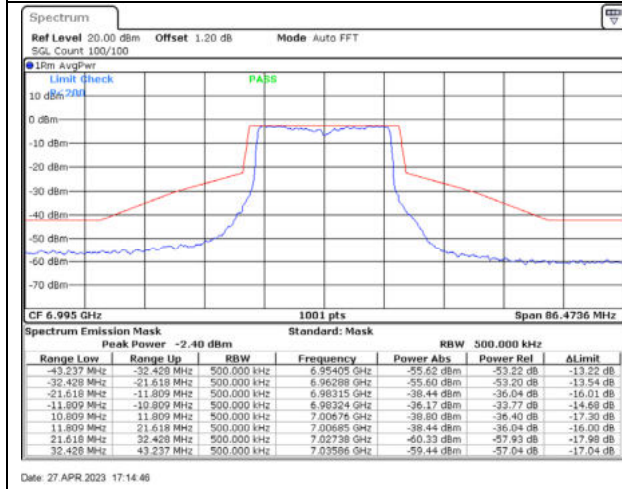

802.11ax20 / 6695MHz / Chain A - CDD

802.11ax20 / 6695MHz / Chain B - CDD

802.11ax20 / 6695MHz / Chain C - CDD

802.11ax20 / 6695MHz / Chain D - CDD

802.11ax20 / 6855MHz / Chain A - CDD

802.11ax20 / 6855MHz / Chain B - CDD

802.11ax20 / 6855MHz / Chain C - CDD

802.11ax20 / 6855MHz / Chain D - CDD

802.11ax20 / 6895MHz / Chain A - CDD

802.11ax20 / 6895MHz / Chain B - CDD

802.11ax20 / 6895MHz / Chain C - CDD

802.11ax20 / 6895MHz / Chain D - CDD

802.11ax20 / 6995MHz / Chain A - CDD

802.11ax20 / 6995MHz / Chain B - CDD

802.11ax20 / 6995MHz / Chain C - CDD

802.11ax20 / 6995MHz / Chain D - CDD

802.11ax20 / 7095MHz / Chain A - CDD

802.11ax20 / 7095MHz / Chain B - CDD