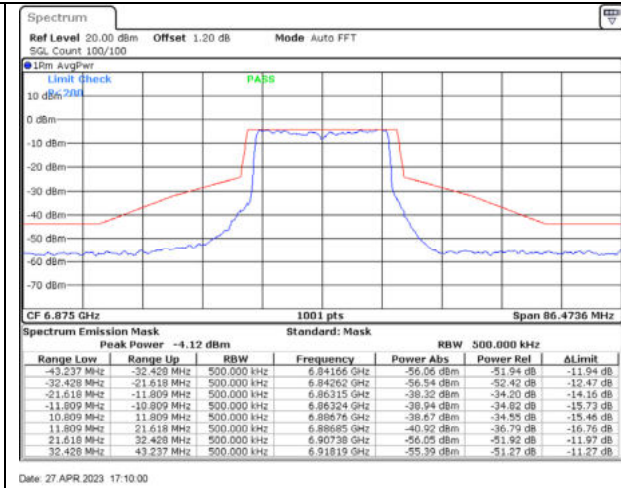

802.11ax20 / 6695MHz / Chain A - CDD

802.11ax20 / 6695MHz / Chain B - CDD

802.11ax20 / 6695MHz / Chain C - CDD

802.11ax20 / 6695MHz / Chain D - CDD

802.11ax20 / 6855MHz / Chain A - CDD

802.11ax20 / 6855MHz / Chain B - CDD

802.11ax20 / 6855MHz / Chain C - CDD

802.11ax20 / 6855MHz / Chain D - CDD

802.11ax20 / 6895MHz / Chain A - CDD

802.11ax20 / 6895MHz / Chain B - CDD

802.11ax20 / 6895MHz / Chain C - CDD

802.11ax20 / 6895MHz / Chain D - CDD

802.11ax20 / 6995MHz / Chain A - CDD

802.11ax20 / 6995MHz / Chain B - CDD

802.11ax20 / 6995MHz / Chain C - CDD

802.11ax20 / 6995MHz / Chain D - CDD

802.11ax20 / 7095MHz / Chain A - CDD

802.11ax20 / 7095MHz / Chain B - CDD