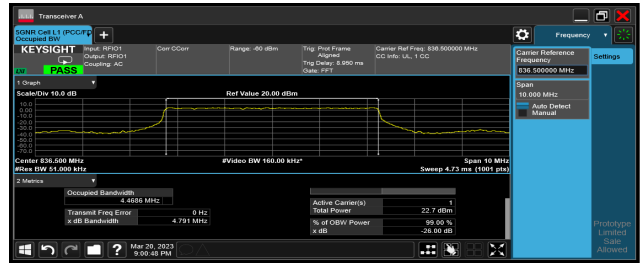

5G NR n5_pi/2 BPSK_CH167300_5 MHz