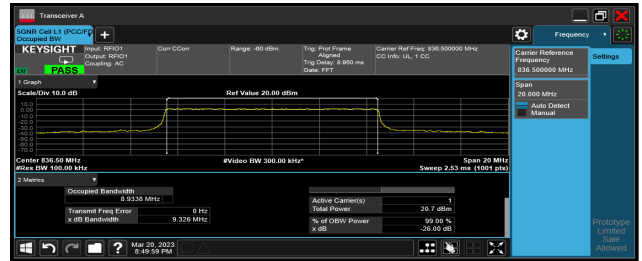

5G NR n5_64QAM_CH168800_10 MHz

5G NR n5_256QAM_CH165800_10 MHz

5G NR n5_256QAM_CH167300_10 MHz

5G NR n5_256QAM_CH168800_10 MHz