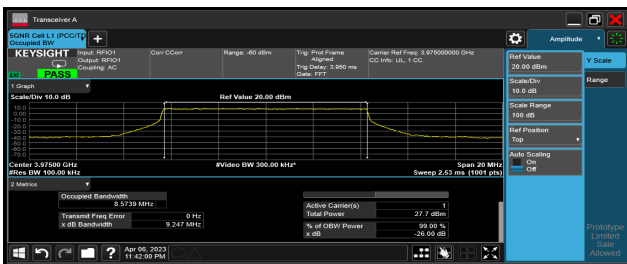

5G NR n77_QPSK_CH665000_10 MHz