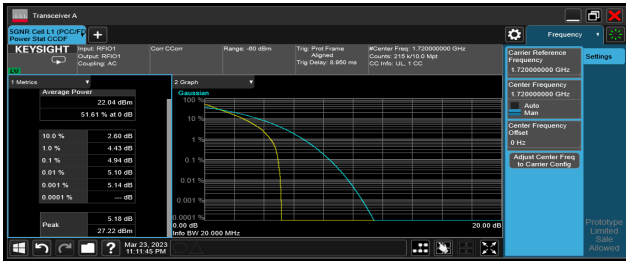

5G NR n66_QPSK_CH354000_20 MHz

5G NR n66_16QAM_CH344000_20 MHz

5G NR n66_16QAM_CH349000_20 MHz

5G NR n66_16QAM_CH354000_20 MHz