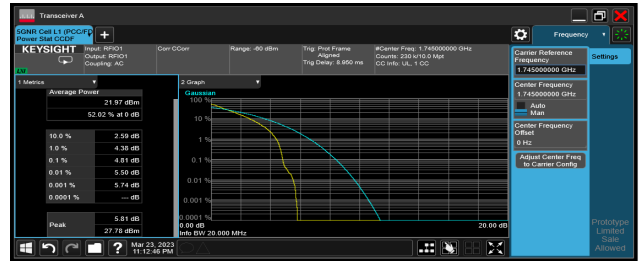

5G NR n66_QPSK_CH354000_20 MHz

5G NR n66_16QAM_CH344000_20 MHz

5G NR n66_16QAM_CH349000_20 MHz

5G NR n66_16QAM_CH354000_20 MHz