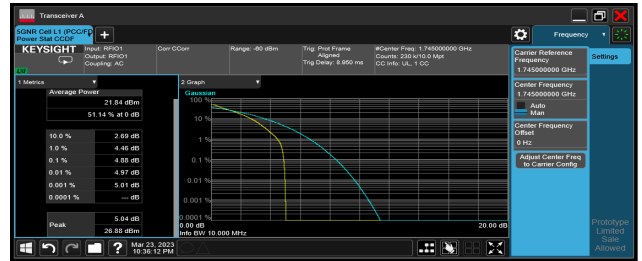

5G NR n66_QPSK_CH355000_10 MHz

5G NR n66_16QAM_CH343000_10 MHz

5G NR n66_16QAM_CH349000_10 MHz

5G NR n66_16QAM_CH355000_10 MHz