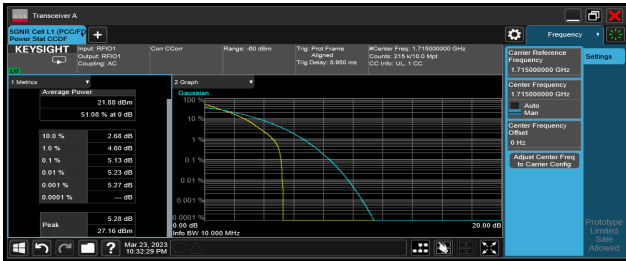

5G NR n66_QPSK_CH355000_10 MHz

5G NR n66_16QAM_CH343000_10 MHz

5G NR n66_16QAM_CH349000_10 MHz

5G NR n66_16QAM_CH355000_10 MHz