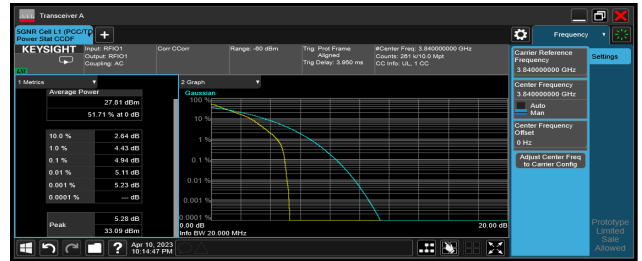

5G NR n77_QPSK_CH664666_20 MHz

5G NR n77_16QAM_CH647334_20 MHz

5G NR n77_16QAM_CH656000_20 MHz

5G NR n77_16QAM_CH664666_20 MHz