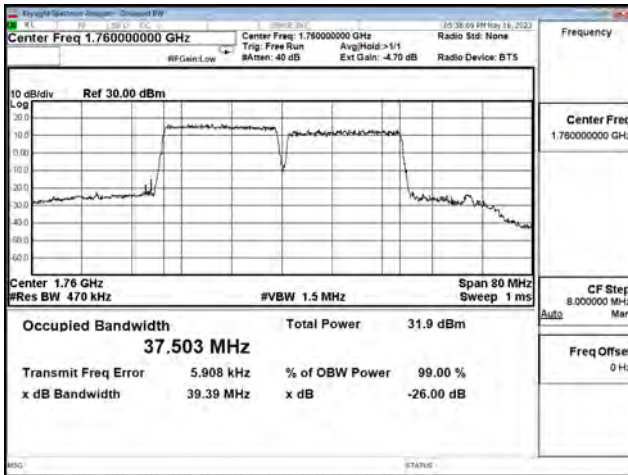

LTE CA Band 66C_QPSK_CH132374+CH132572_20M+20M_100RB0+100RB0