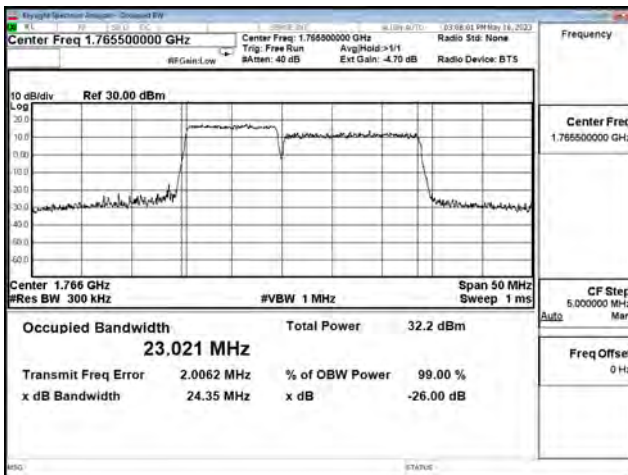

LTE CA Band 66C_QPSK_CH132477+CH132597_10M+15M_50RB0+75RB0