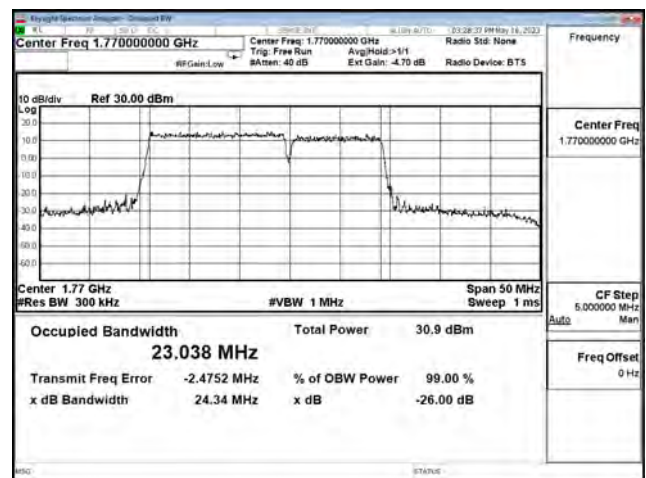

LTE CA Band 66C_16-QAM_CH132499+CH132619_15M+10M_75RB0+50RB0