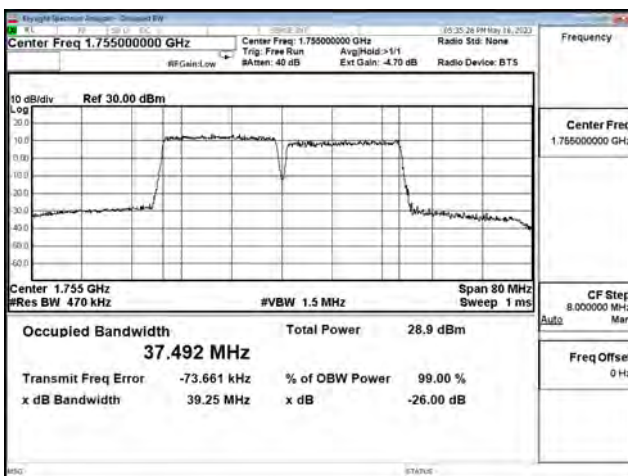

LTE CA Band 66C_256-QAM_CH132323+CH132521_20M+20M_100RB0+100RB0