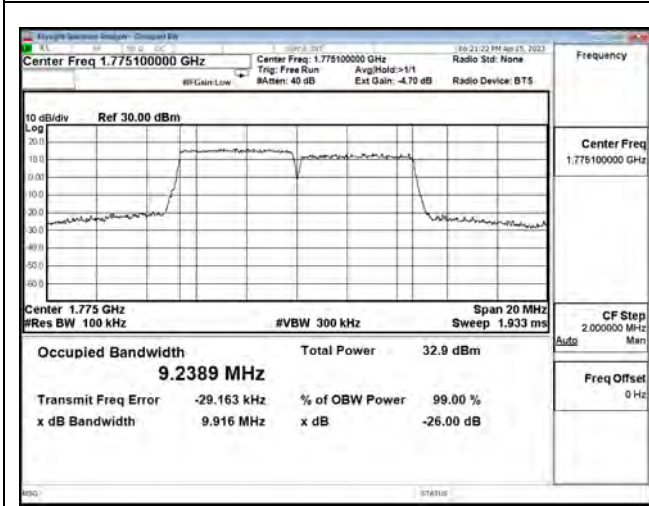

LTE CA Band 66B_64-QAM_CH132599+CH132647_5M+5M_25RB0+25RB0