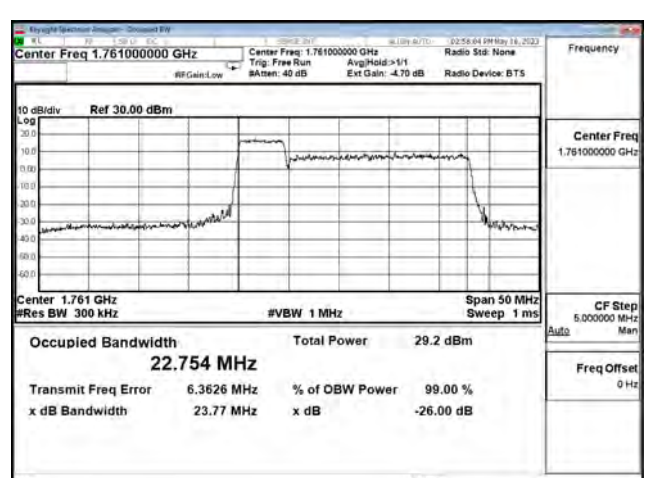

64-QAM\_CH132455+CH132572\_5M+20M\_25RB0+100RB0

256-QAM\_CH132005+CH132122\_5M+20M\_25RB0+100RB0

LTE CA Band 66C\_256-QAM\_CH132330+CH132447\_5M+20M\_25RB0+100RB0

LTE CA Band 66C\_256-QAM\_CH132455+CH132572\_5M+20M\_25RB0+100RB0