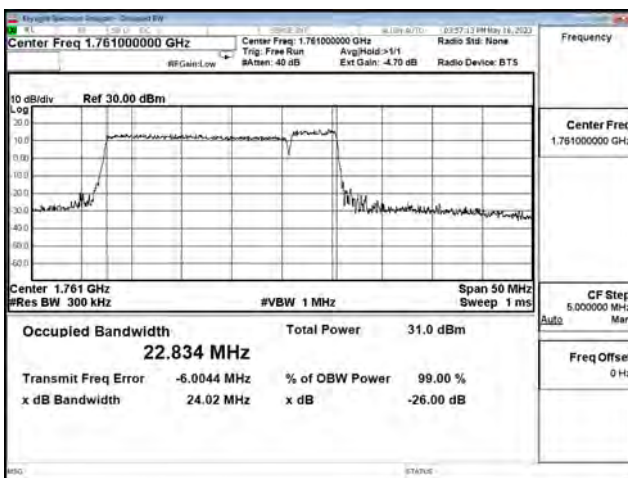

LTE CA Band 66C_16-QAM_CH132397+CH132514_20M+5M_100RB0+25RB0