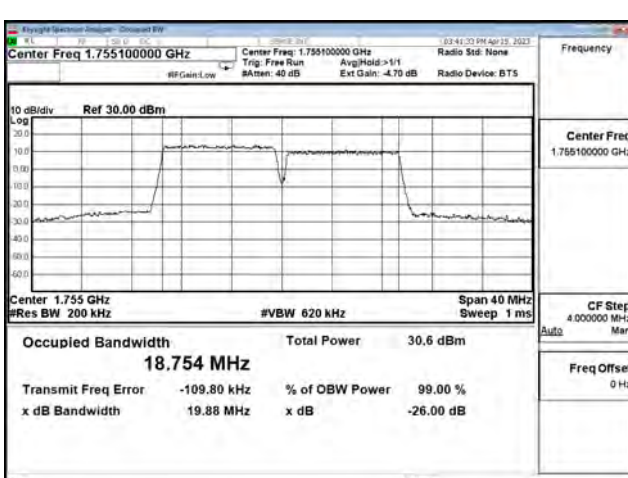

LTE CA Band 66B_256-QAM_CH132373+CH132472_10M+10M_50RB0+50RB0