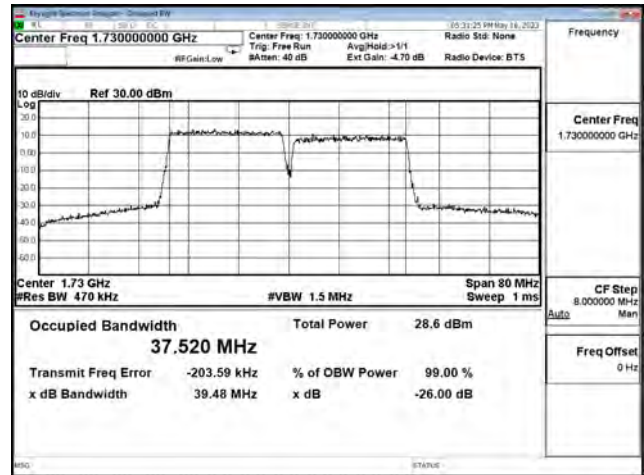

LTE CA Band 66C_256-QAM_CH132072+CH132270_20M+20M_100RB0+100RB0