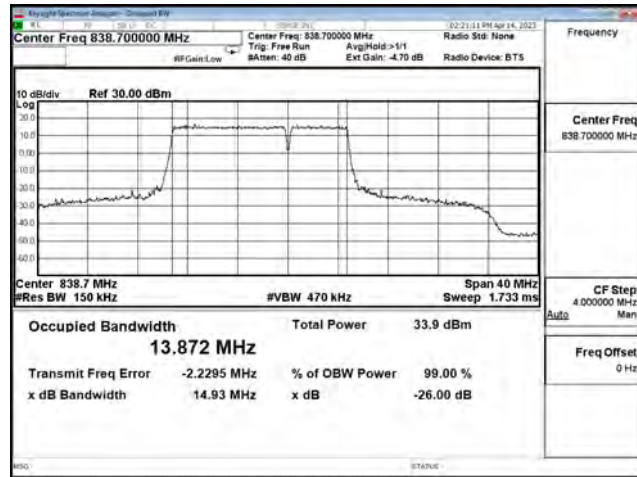

LTE CA Band 5B_QPSK_CH20500+CH20572_10M+5M_50RB0+25RB0