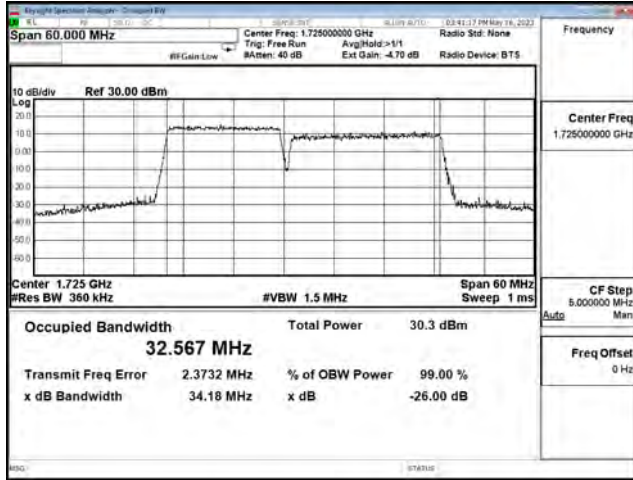

LTE CA Band 66C_64-QAM_CH132050+CH132221_15M+20M_75RB0+100RB0