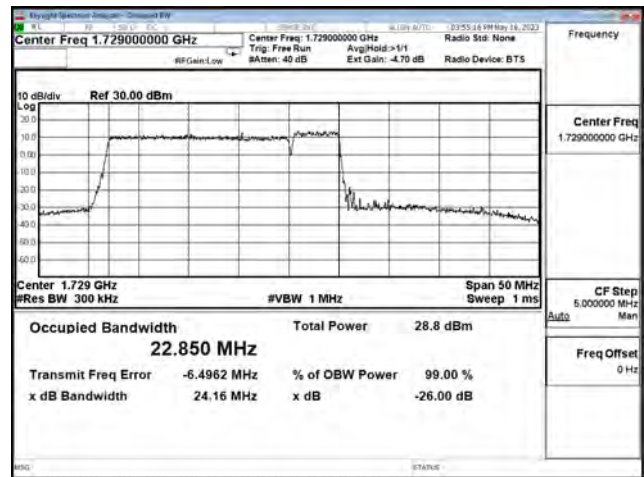

LTE CA Band 66C_256-QAM_CH132072+CH132189_20M+5M_10RB0+25RB0