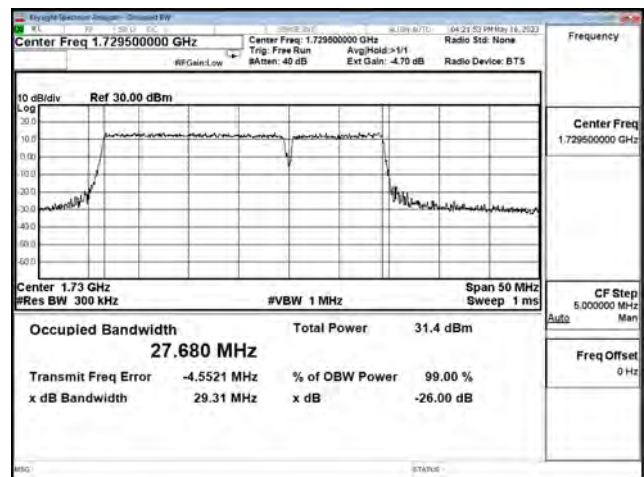

LTE CA Band 66C\_QPSK\_CH132072+CH132216\_20M+10M\_100RB0+50RB0

LTE CA Band 66C\_QPSK\_CH132373+CH132517\_20M+10M\_100RB0+50RB0

LTE CA Band 66C\_QPSK\_CH132473+CH132617\_20M+10M\_100RB0+50RB0

LTE CA Band 66C\_16-QAM\_CH132072+CH132216\_20M+10M\_100RB0+50RB0