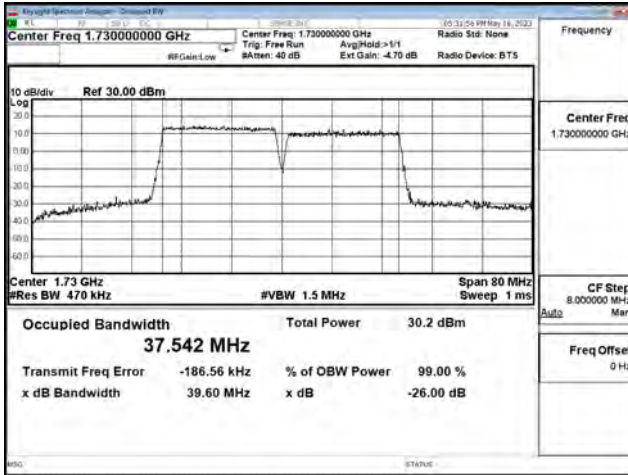

LTE CA Band 66C\_16-QAM\_CH132323+CH132521\_20M+20M\_100RB0+100RB0

LTE CA Band 66C\_16-QAM\_CH132374+CH132572\_20M+20M\_100RB0+100RB0

LTE CA Band 66C\_64-QAM\_CH132072+CH132270\_20M+20M\_100RB0+100RB0

LTE CA Band 66C\_64-QAM\_CH132323+CH132521\_20M+20M\_100RB0+100RB0