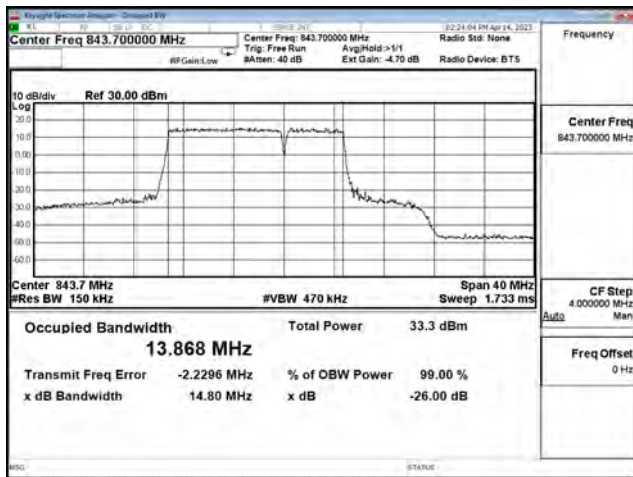

LTE CA Band 5B_QPSK_CH20550+CH20622_10M+5M_50RB0+25RB0