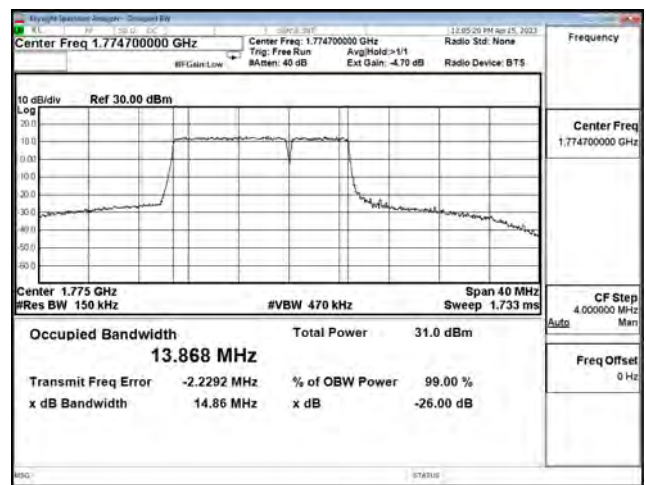

LTE CA Band 66B\_64-QAM\_CH132572+CH132644\_10M+5M\_50RB0+25RB0

LTE CA Band 66B\_256-QAM\_CH132022+CH132094\_10M+5M\_50RB0+25RB0

LTE CA Band 66B\_256-QAM\_CH132397+CH132469\_10M+5M\_50RB0+25RB0

LTE CA Band 66B\_256-QAM\_CH132572+CH132644\_10M+5M\_50RB0+25RB0