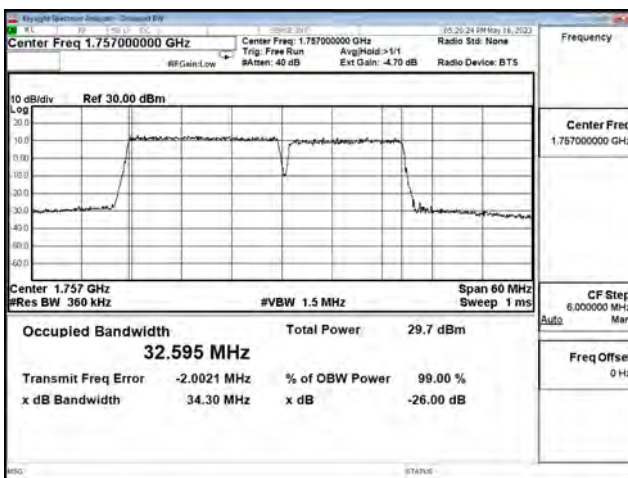

LTE CA Band 66C_256-QAM_CH132348+CH132519_20M+15M_100RB0+75RB0