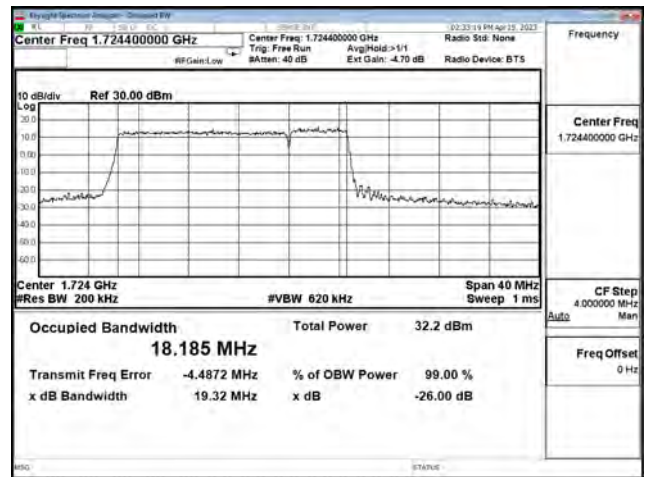

LTE CA Band 66B\_QPSK\_CH132047+CH132140\_15M+5M\_75RB0+25RB0

LTE CA Band 66B\_QPSK\_CH132398+CH132491\_15M+5M\_75RB0+25RB0

LTE CA Band 66B\_QPSK\_CH132549+CH132642\_15M+5M\_75RB0+25RB0

LTE CA Band 66B\_16-QAM\_CH132047+CH132140\_15M+5M\_75RB0+25RB0