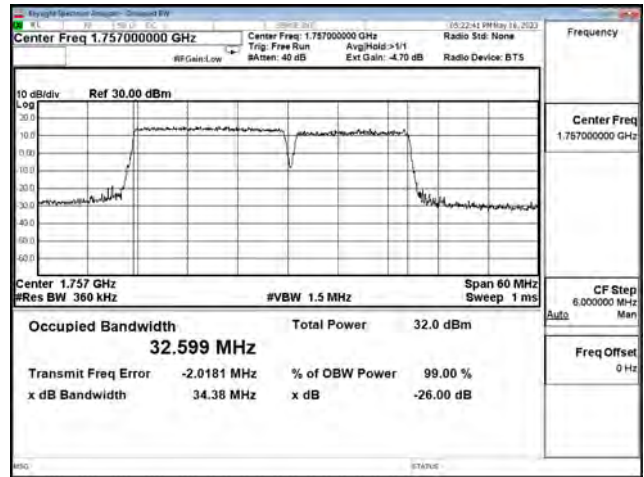

LTE CA Band 66C_QPSK_CH132348+CH132519_20M+15M_100RB0+75RB0