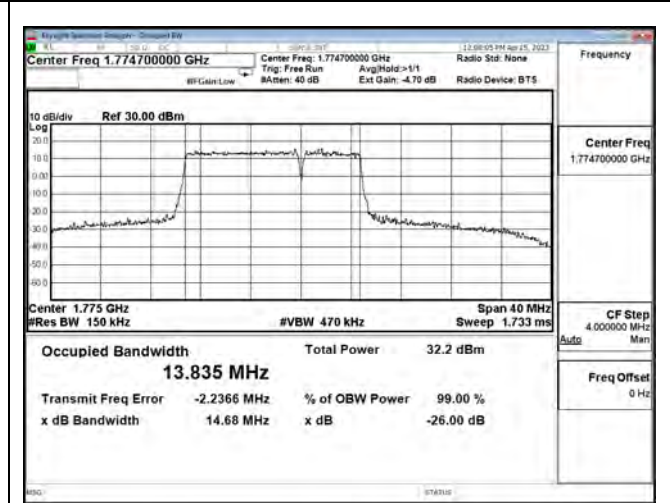

LTE CA Band 66B_16-QAM_CH132572+CH132644_10M+5M_50RB0+25RB0