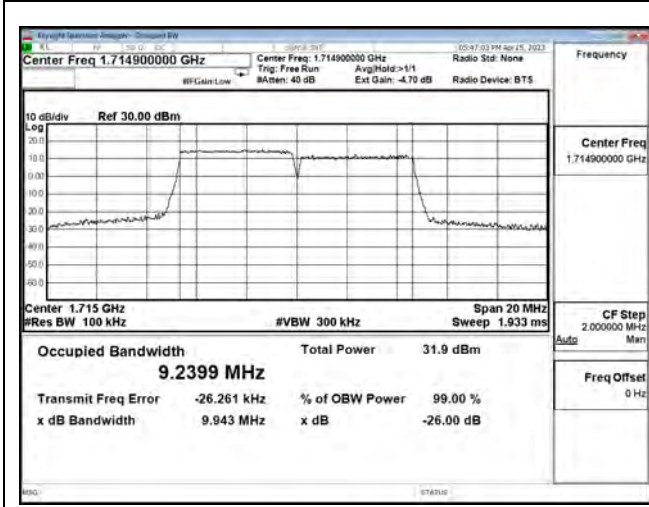

LTE CA Band 66B_64-QAM_CH131997+CH132045_5M+5M_25RB0+25RB0