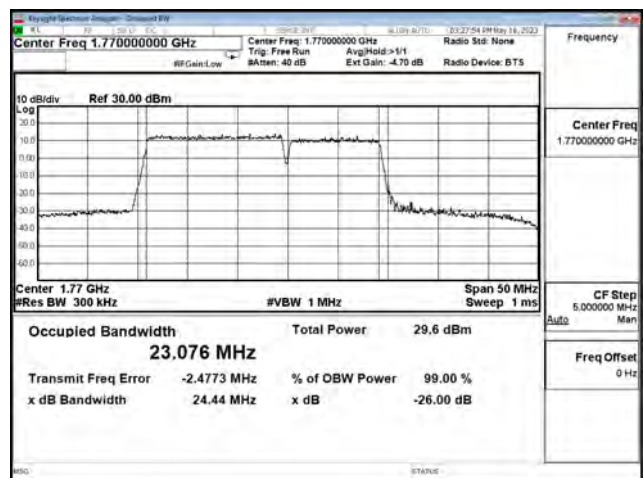

LTE CA Band 66C\_64-QAM\_H132499+CH132619\_15M+10M\_75RB0+50RB0

LTE CA Band 66C\_256-QAM\_CH132047+CH132167\_15M+10M\_75RB0+50RB0

LTE CA Band 66C\_256-QAM\_CH132373+CH132493\_15M+10M\_75RB0+50RB0

LTE CA Band 66C\_256-QAM\_CH132499+CH132619\_15M+10M\_75RB0+50RB0