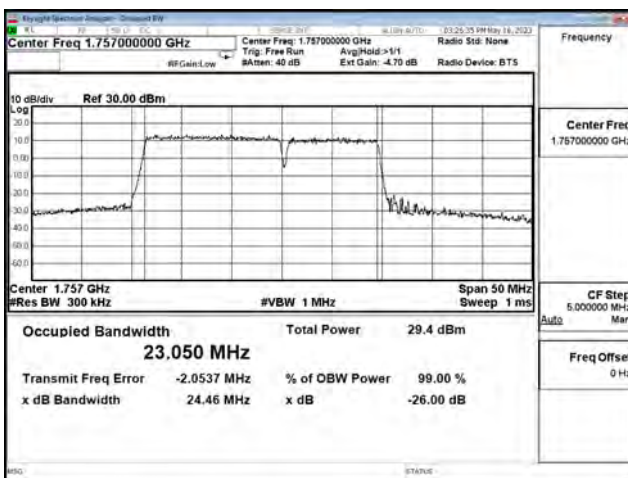

LTE CA Band 66C_256-QAM_CH132373+CH132493_15M+10M_75RB0+50RB0