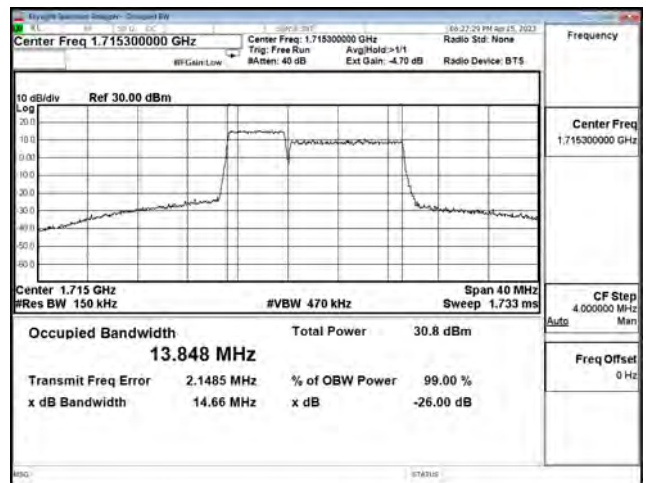

LTE CA Band 66B_256-QAM_CH132000+CH132072_5M+10M_25RB0+50RB0