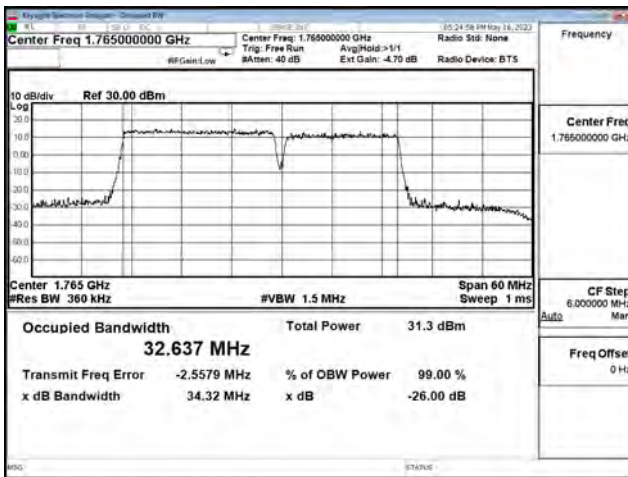

LTE CA Band 66C_64-QAM_CH132423+CH132594_20M+15M_100RB0+75RB0