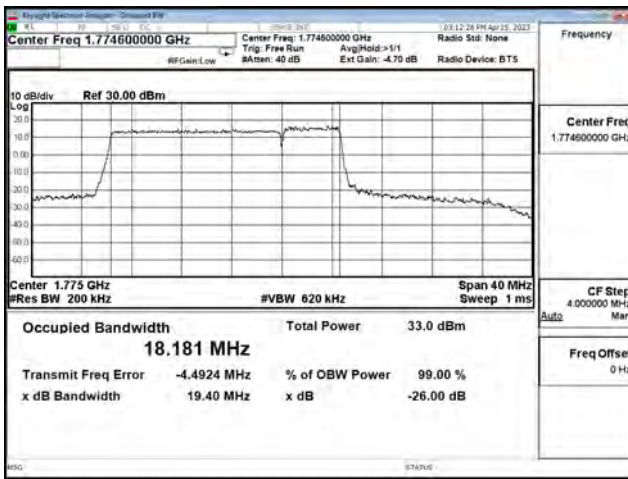

LTE CA Band 66B_64-QAM_CH132549+CH132642_15M+5M_75RB0+25RB0