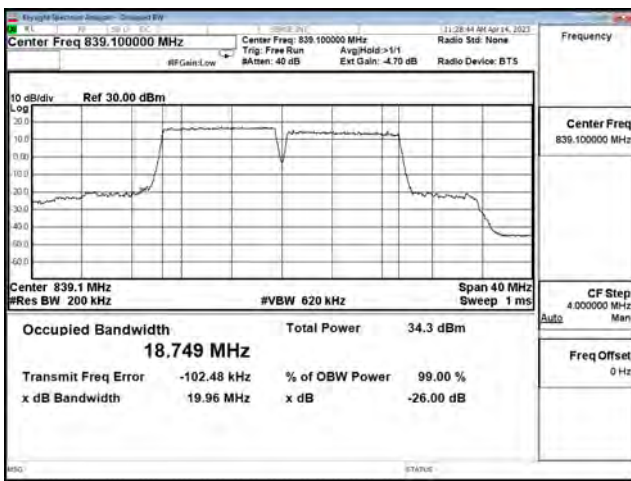

LTE CA Band 5B_QPSK_CH20501+CH20600_10M+10M_50RB0+50RB0