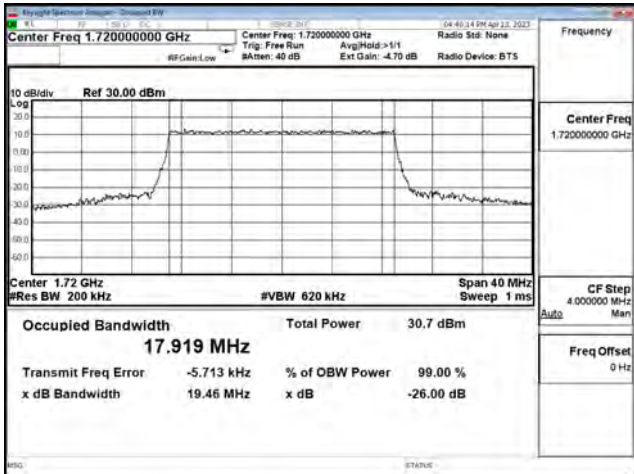

LTE Band 66\_64QAM\_CH132072\_20M\_100RB0

LTE Band 66\_64QAM\_CH132322\_20M\_100RB0

LTE Band 66\_64QAM\_CH132572\_20M\_100RB0

LTE Band 66\_256QAM\_CH132072\_20M\_100RB0

LTE Band 66\_256QAM\_CH132322\_20M\_100RB0