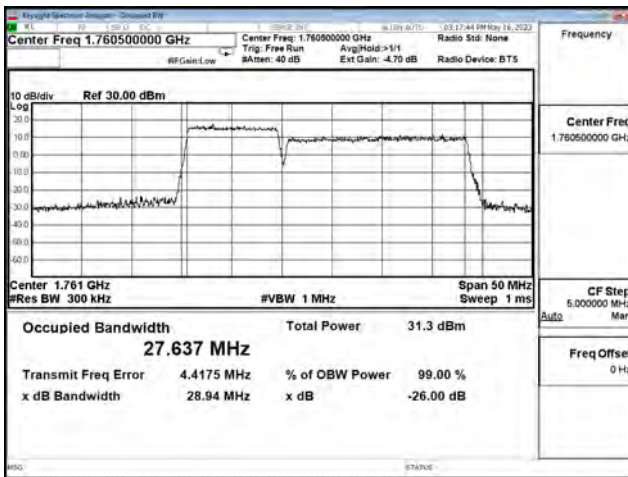

LTE CA Band 66C_64-QAM_CH132428+CH132572_10M+20M_50RB0+100RB0