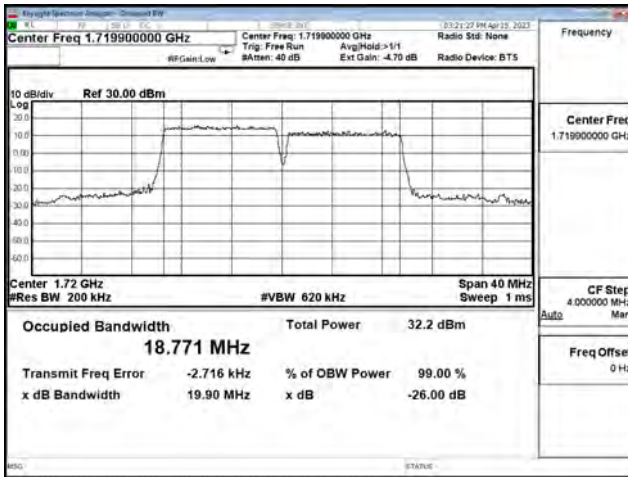

LTE CA Band 66B_64-QAM_CH132022+CH132121_10M+10M_50RB0+50RB0