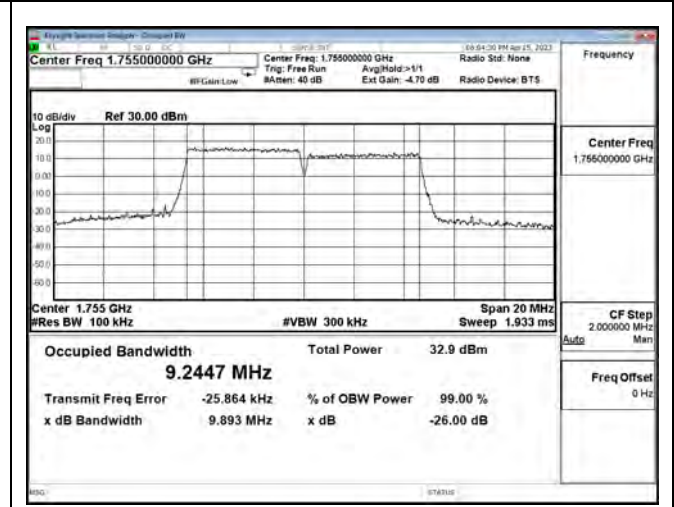

LTE CA Band 66B\_16-QAM\_CH132398+CH132446\_5M+5M\_25RB0+25RB0

LTE CA Band 66B\_16-QAM\_CH132599+CH132647\_5M+5M\_25RB0+25RB0

LTE CA Band 66B\_64-QAM\_CH131997+CH132045\_5M+5M\_25RB0+25RB0

LTE CA Band 66B\_64-QAM\_CH132398+CH132446\_5M+5M\_25RB0+25RB0