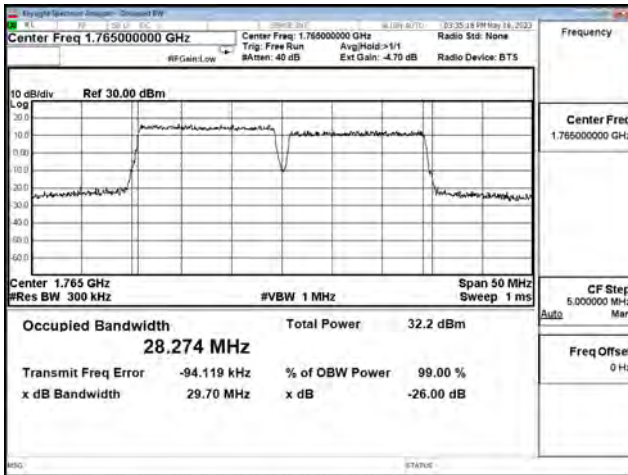

LTE CA Band 66C_QPSK_CH132447+CH132597_15M+15M_75RB0+75RB0