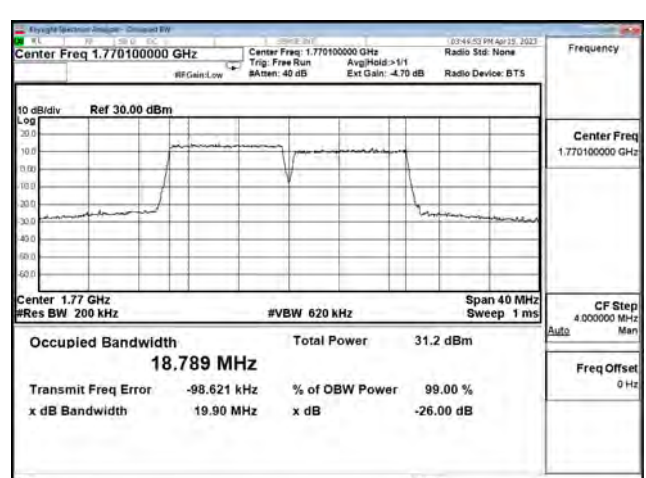

LTE CA Band 66B_256-QAM_CH132523+CH132622_10M+10M_50RB0+50RB0