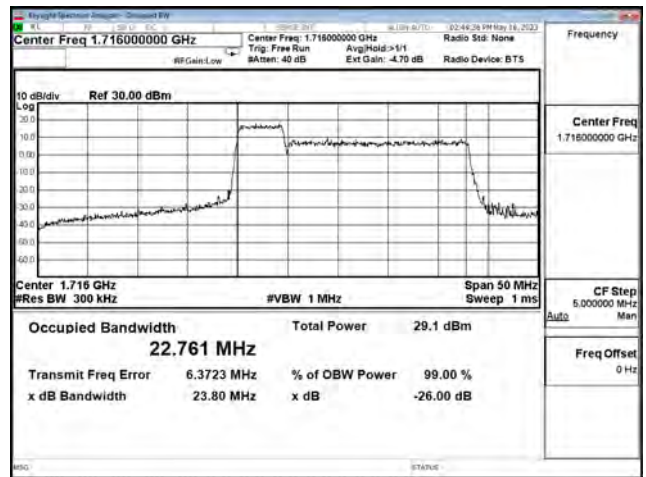

256-QAM_CH132005+CH132122_5M+20M_25RB0+100RB0