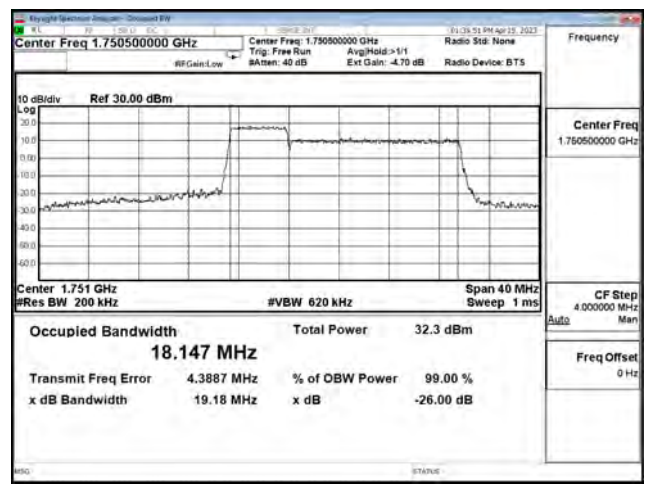

LTE CA Band 66B\_16-QAM\_CH132353+CH132446\_5M+15M\_25RB0+75RB0

LTE CA Band 66B\_16-QAM\_CH132504+CH132597\_5M+15M\_25RB0+75RB0

LTE CA Band 66B\_64-QAM\_CH132002+CH132095\_5M+15M\_25RB0+75RB0

LTE CA Band 66B\_64-QAM\_CH132353+CH132446\_5M+15M\_25RB0+75RB0