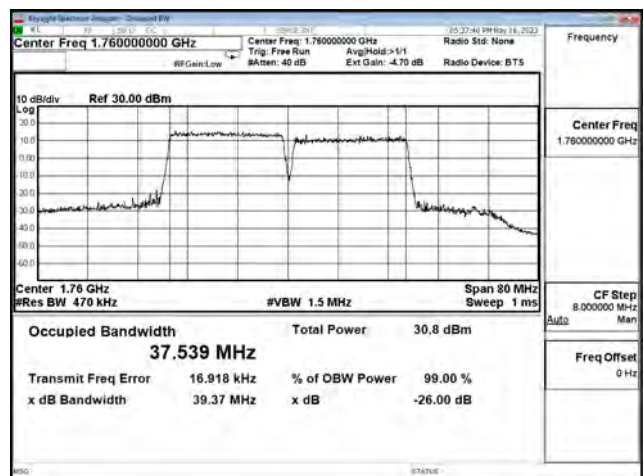

LTE CA Band 66C_16-QAM_CH132374+CH132572_20M+20M_100RB0+100RB0