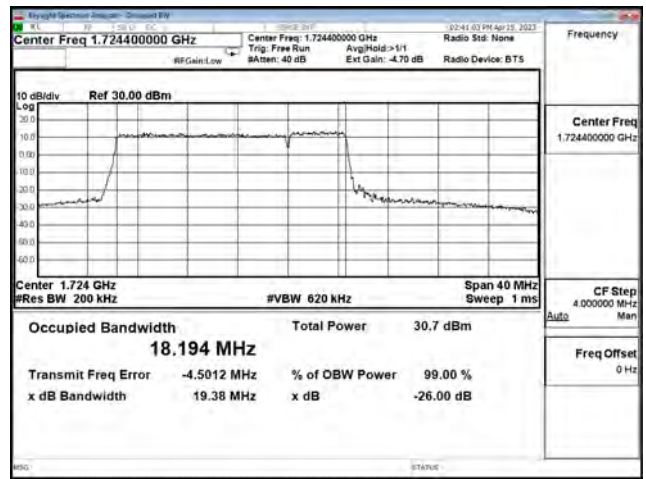

LTE CA Band 66B_256-QAM_CH132047+CH132140_15M+5M_75RB0+25RB0