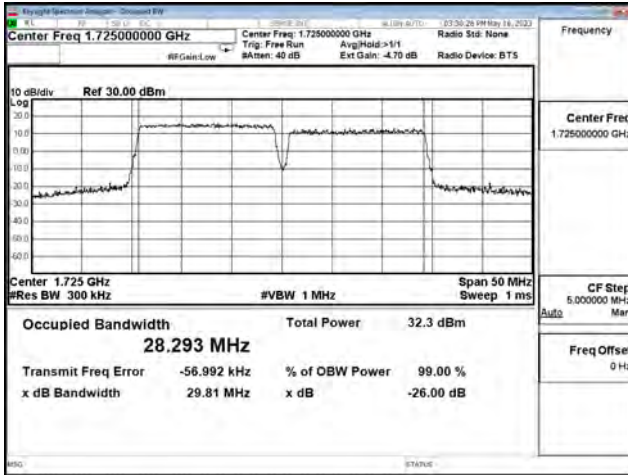

LTE CA Band 66C_QPSK_CH132047+CH132197_15M+15M_75RB0+75RB0