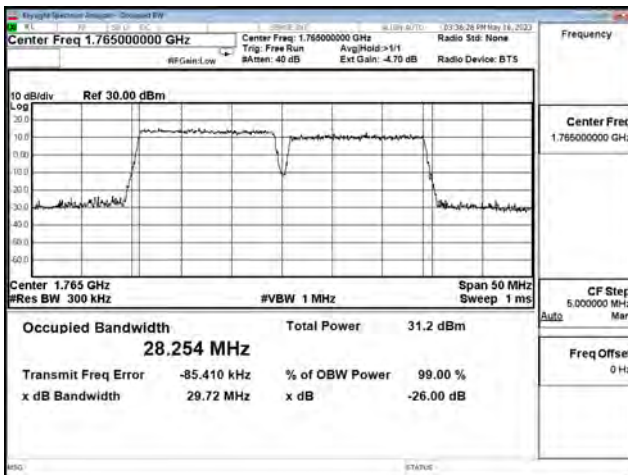

LTE CA Band 66C_64-QAM_CH132447+CH132597_15M+15M_75RB0+75RB0