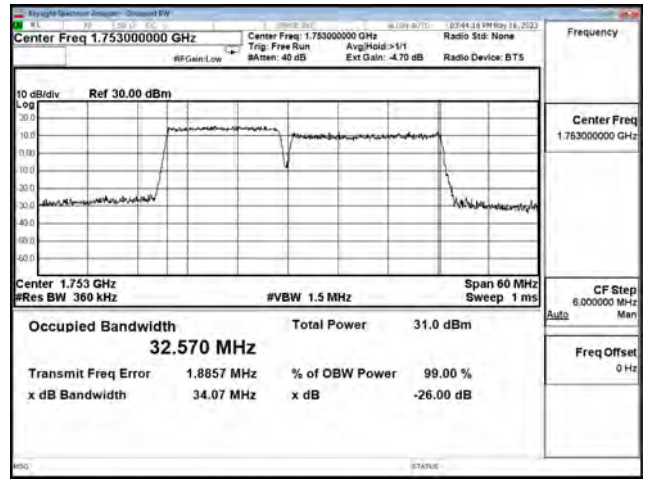

LTE CA Band 66C\_16-QAM\_CH132325+CH132496\_15M+20M\_75RB0+100RB0

LTE CA Band 66C\_16-QAM\_CH132401+CH132572\_15M+20M\_75RB0+100RB0

LTE CA Band 66C\_64-QAM\_CH132050+CH132221\_15M+20M\_75RB0+100RB0

LTE CA Band 66C\_64-QAM\_CH132325+CH132496\_15M+20M\_75RB0+100RB0