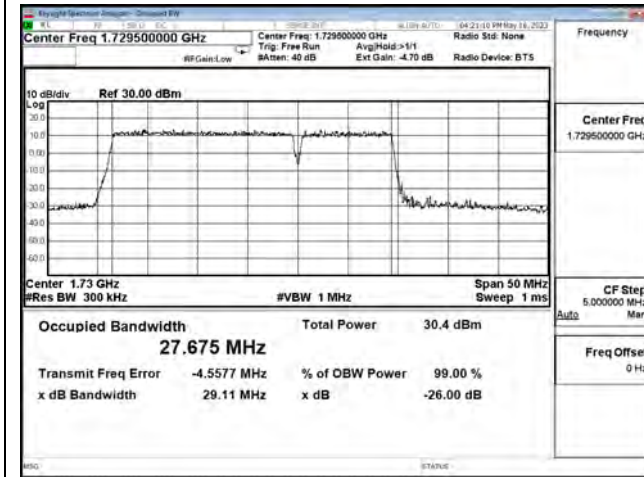

LTE CA Band 66C\_16-QAM\_CH132373+CH132517\_20M+10M\_100RB0+50RB0

LTE CA Band 66C\_16-QAM\_CH132473+CH132617\_20M+10M\_100RB0+50RB0

LTE CA Band 66C\_64-QAM\_CH132072+CH132216\_20M+10M\_100RB0+50RB0

LTE CA Band 66C\_64-QAM\_CH132373+CH132517\_20M+10M\_100RB0+50RB0