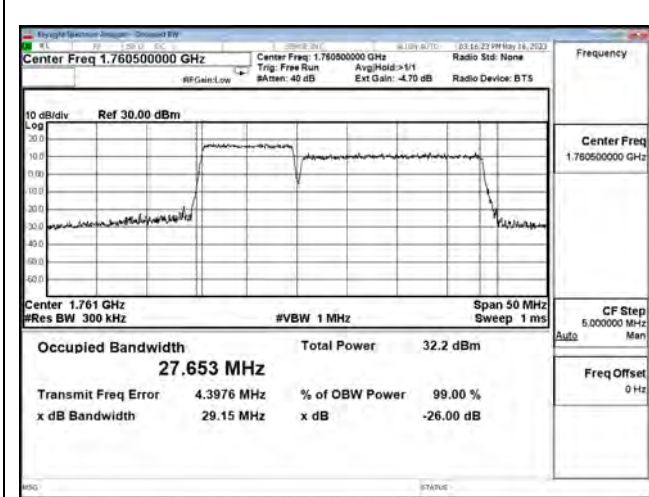

LTE CA Band 66C_QPSK_CH132428+CH132572_10M+20M_50RB0+100RB0