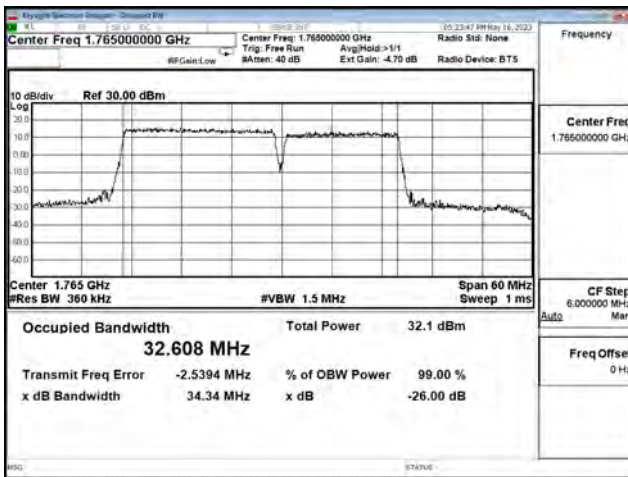

LTE CA Band 66C_QPSK_CH132423+CH132594_20M+15M_100RB0+75RB0