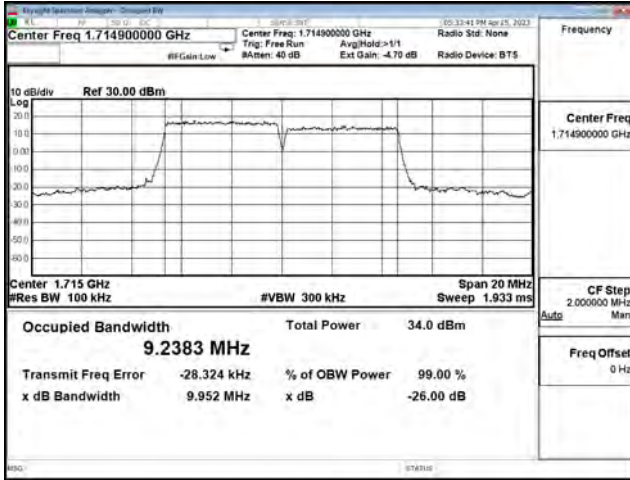

LTE CA Band 66B_QPSK_CH131997+CH132045_5M+5M_25RB0+25RB0