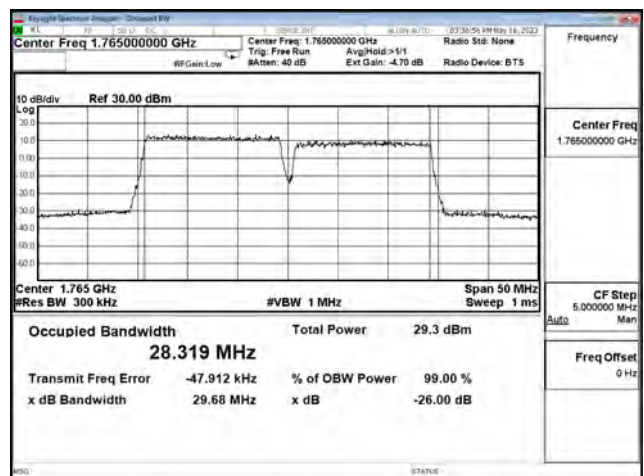

LTE CA Band 66C\_64-QAM\_CH132447+CH132597\_15M+15M\_75RB0+75RB0

LTE CA Band 66C\_256-QAM\_CH132047+CH132197\_15M+15M\_75RB0+75RB0

LTE CA Band 66C\_256-QAM\_CH132347+CH132497\_15M+15M\_75RB0+75RB0

LTE CA Band 66C\_256-QAM\_CH132447+CH132597\_15M+15M\_75RB0+75RB0