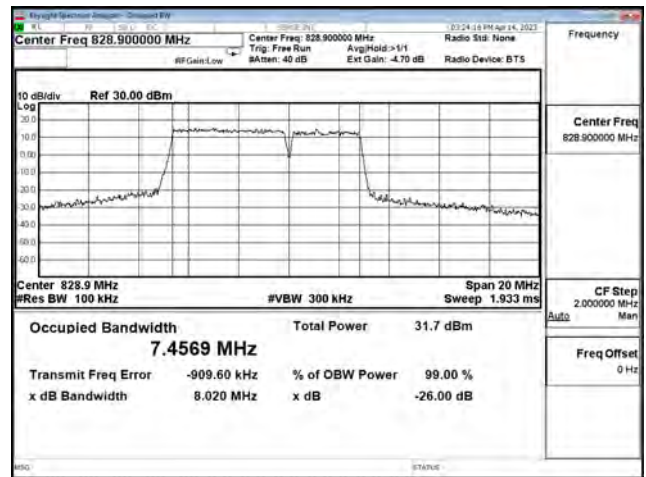

LTE CA Band 5B_256-QAM_CH20425+CH20464_5M+3M_25RB0+15RB0