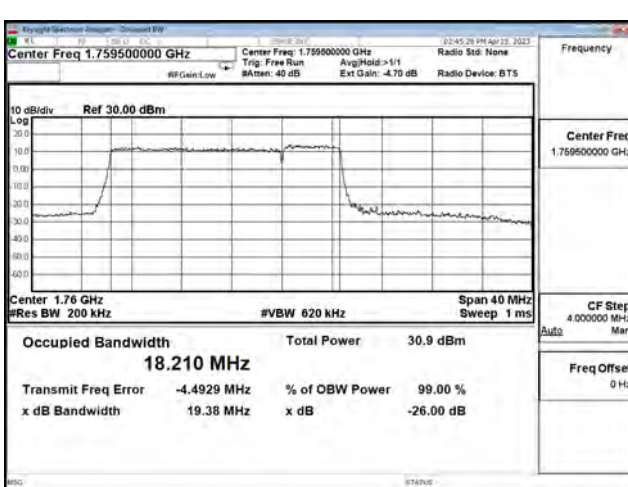

LTE CA Band 66B_256-QAM_CH132398+CH132491_15M+5M_75RB0+25RB0