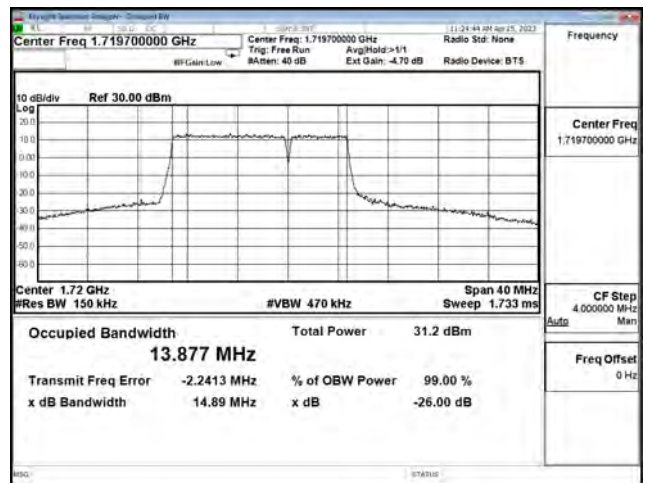

LTE CA Band 66B_256-QAM_CH132022+CH132094_10M+5M_50RB0+25RB0