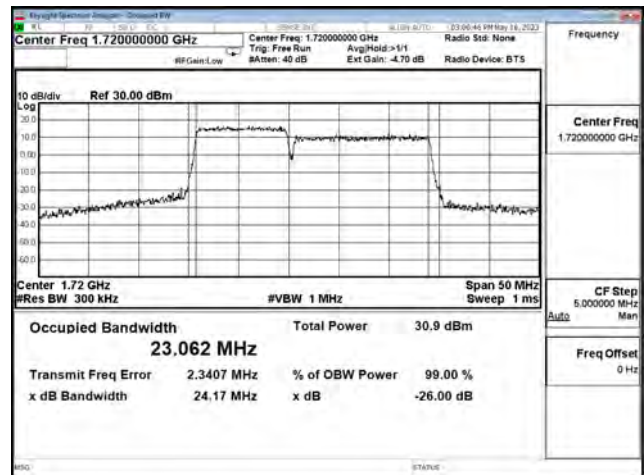

LTE CA Band 66C\_QPSK\_CH132025+CH132145\_10M+15M\_50RB0+75RB0

LTE CA Band 66C\_QPSK\_CH132351+CH132471\_10M+15M\_50RB0+75RB0

LTE CA Band 66C\_QPSK\_CH132477+CH132597\_10M+15M\_50RB0+75RB0

LTE CA Band 66C\_16-QAM\_CH132025+CH132145\_10M+15M\_50RB0+75RB0