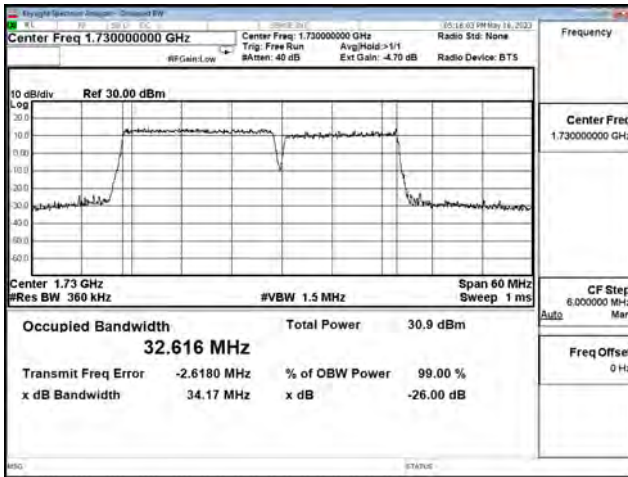

LTE CA Band 66C_64-QAM_CH132072+CH132243_20M+15M_100RB0+75RB0