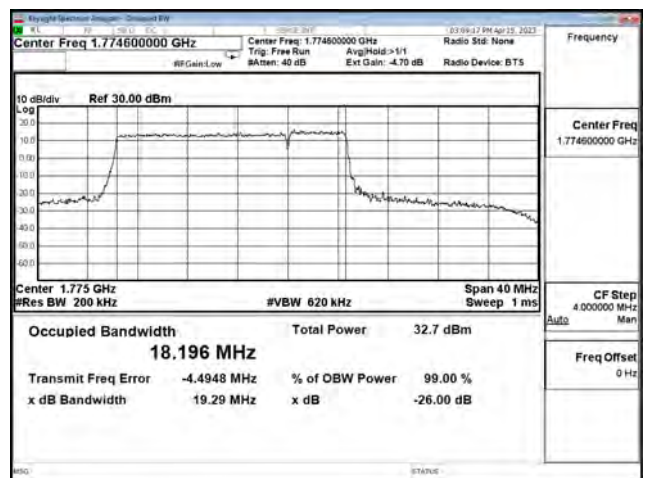

LTE CA Band 66B_16-QAM_CH132549+CH132642_15M+5M_75RB0+25RB0