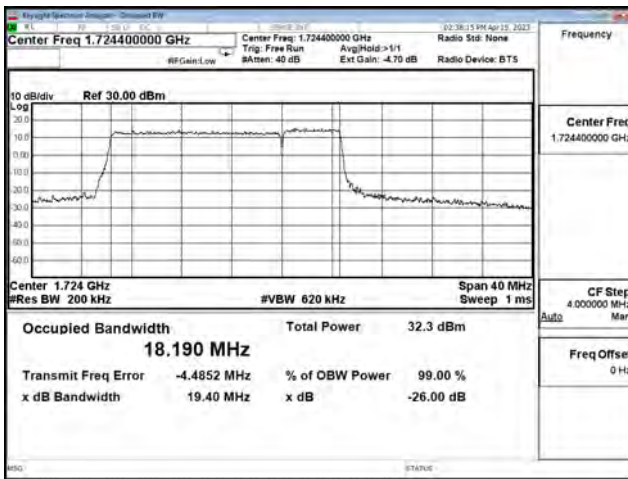

LTE CA Band 66B\_16-QAM\_CH132398+CH132491\_15M+5M\_75RB0+25RB0

LTE CA Band 66B\_16-QAM\_CH132549+CH132642\_15M+5M\_75RB0+25RB0

LTE CA Band 66B\_64-QAM\_CH132047+CH132140\_15M+5M\_75RB0+25RB0

LTE CA Band 66B\_64-QAM\_CH132398+CH132491\_15M+5M\_75RB0+25RB0