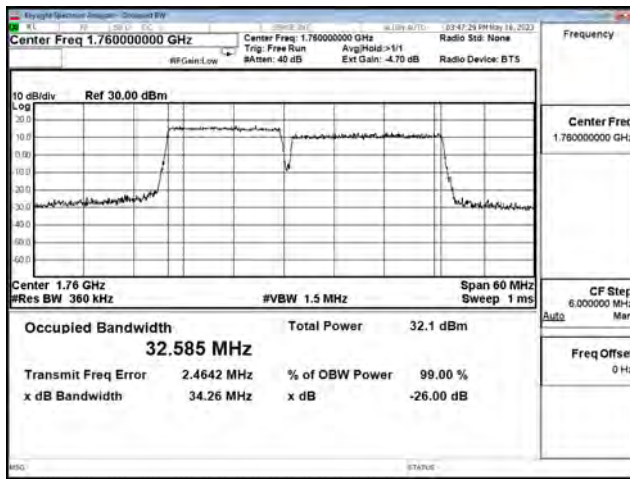

LTE CA Band 66C_QPSK_CH132401+CH132572_15M+20M_75RB0+100RB0