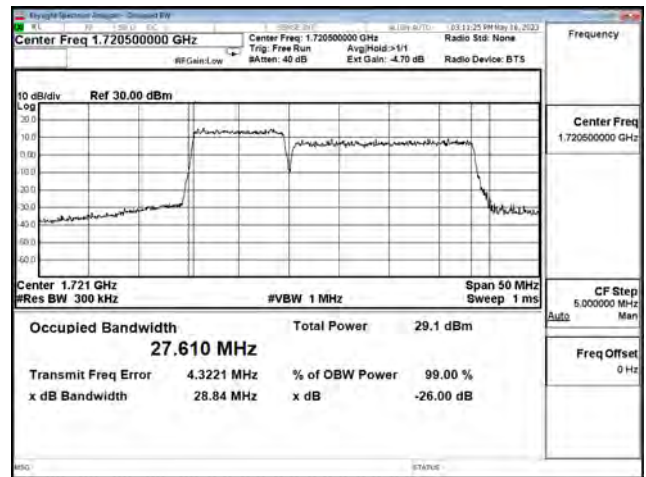

LTE CA Band 66C_256-QAM_CH132027+CH132171_10M+20M_50RB0+100RB0