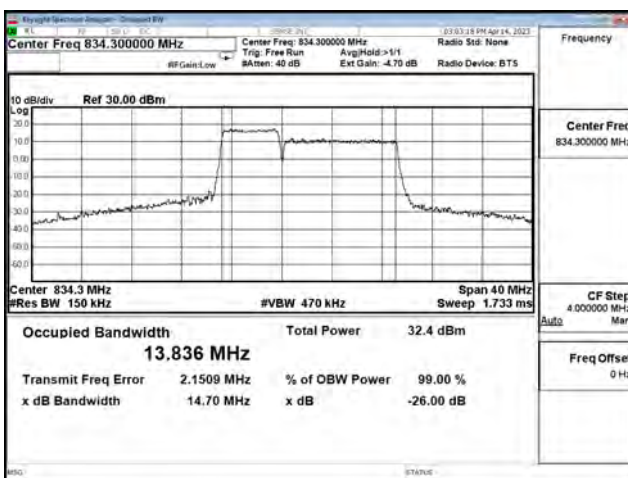

LTE CA Band 5B_16-QAM_CH20478+CH20550_5M+10M_25RB0+50RB0