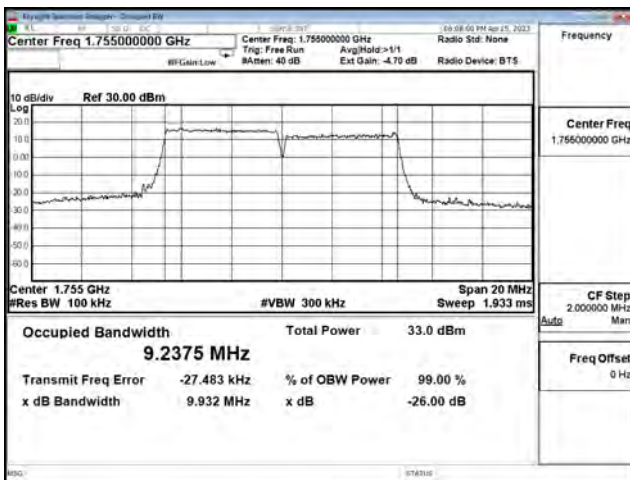

LTE CA Band 66B_16-QAM_CH132398+CH132446_5M+5M_25RB0+25RB0