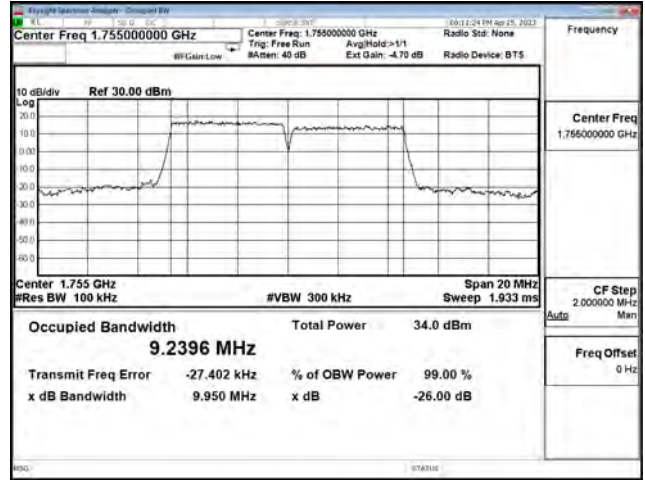

LTE CA Band 66B_QPSK_CH132398+CH132446_5M+5M_25RB0+25RB0