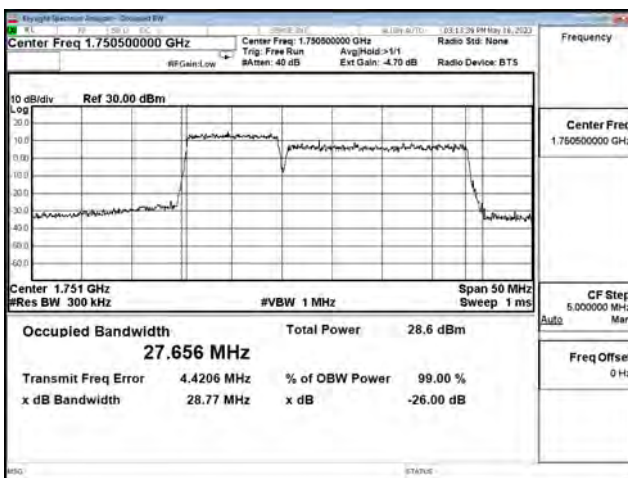

LTE CA Band 66C_256-QAM_CH132328+CH132472_10M+20M_50RB0+100RB0