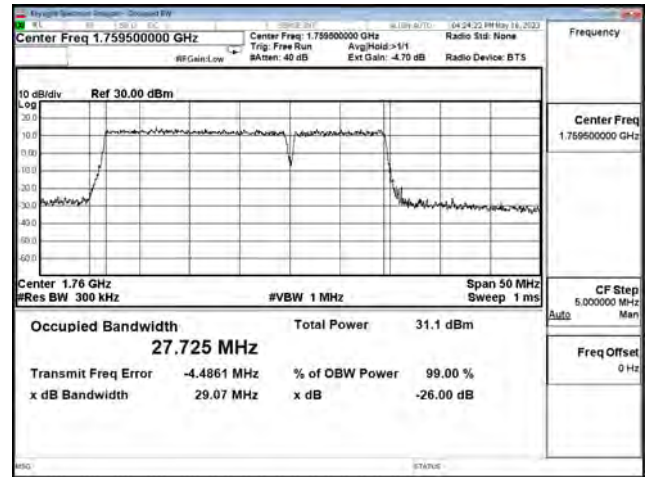

LTE CA Band 66C\_16-QAM\_CH132373+CH132517\_20M+10M\_100RB0+50RB0

LTE CA Band 66C\_16-QAM\_CH132473+CH132617\_20M+10M\_100RB0+50RB0

LTE CA Band 66C\_64-QAM\_CH132072+CH132216\_20M+10M\_100RB0+50RB0

LTE CA Band 66C\_64-QAM\_CH132373+CH132517\_20M+10M\_100RB0+50RB0