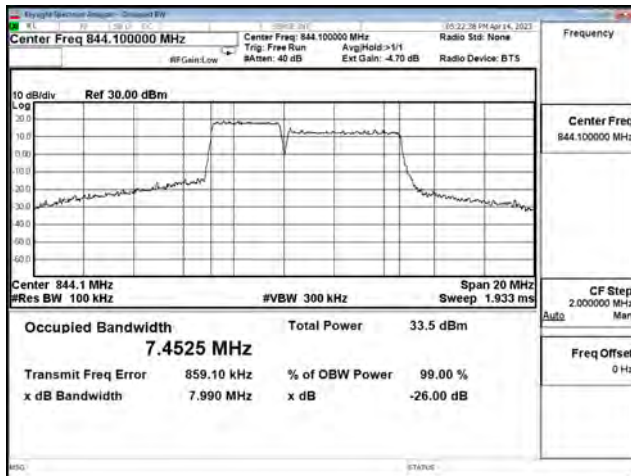

LTE CA Band 5B_64-QAM_CH20586+CH20625_3M+5M_15RB0+25RB0