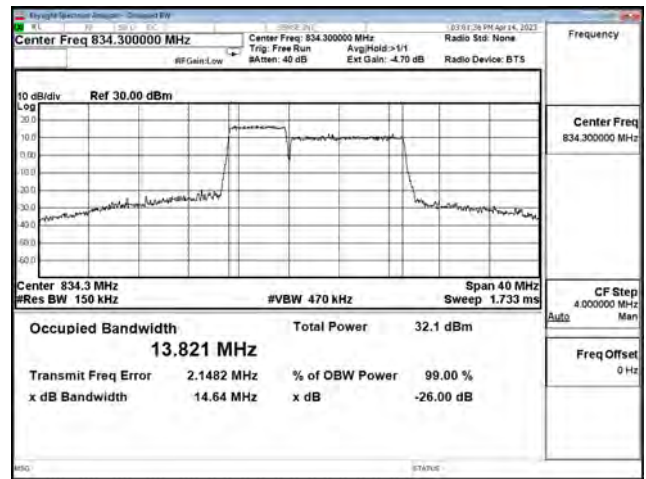

LTE CA Band 5B\_16-QAM\_CH20478+CH20550\_5M+10M\_25RB0+50RB0

LTE CA Band 5B\_16-QAM\_CH20528+CH20600\_5M+10M\_25RB0+50RB0

LTE CA Band 5B\_64-QAM\_CH20428+CH20500\_5M+10M\_25RB0+50RB0

LTE CA Band 5B\_64-QAM\_CH20478+CH20550\_5M+10M\_25RB0+50RB0