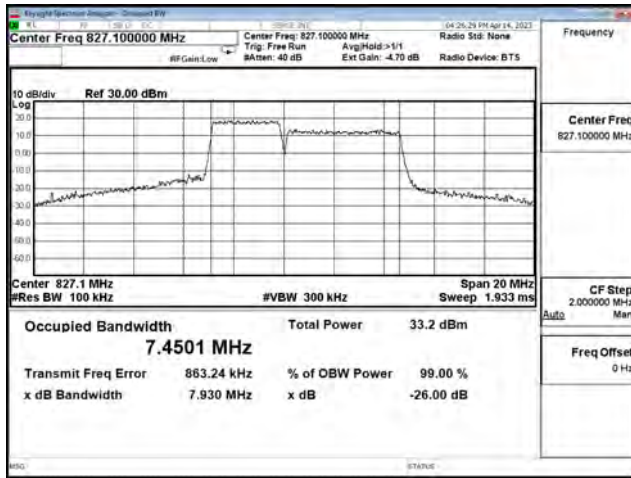

LTE CA Band 5B_64-QAM_CH20416+CH20455_3M+5M_15RB0+25RB0