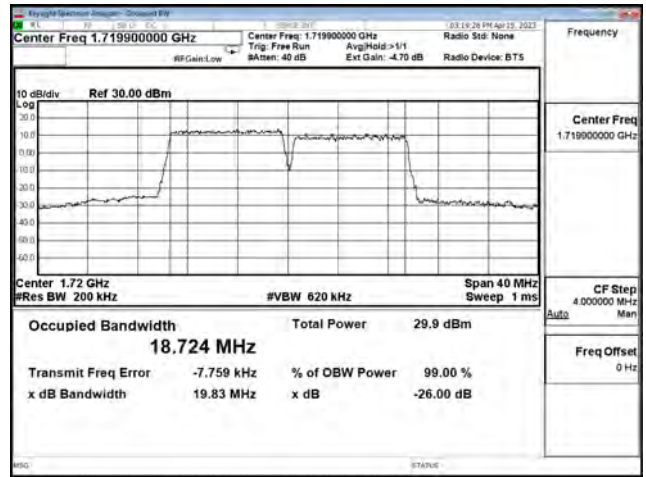

LTE CA Band 66B_256-QAM_CH132022+CH132121_10M+10M_50RB0+50RB0