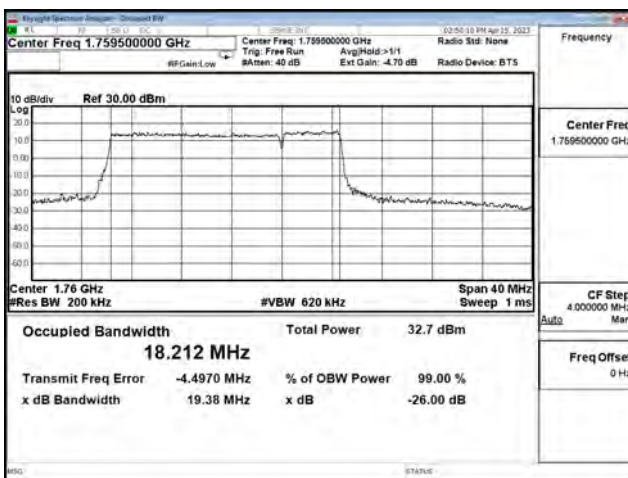

LTE CA Band 66B_16-QAM_CH132398+CH132491_15M+5M_75RB0+25RB0