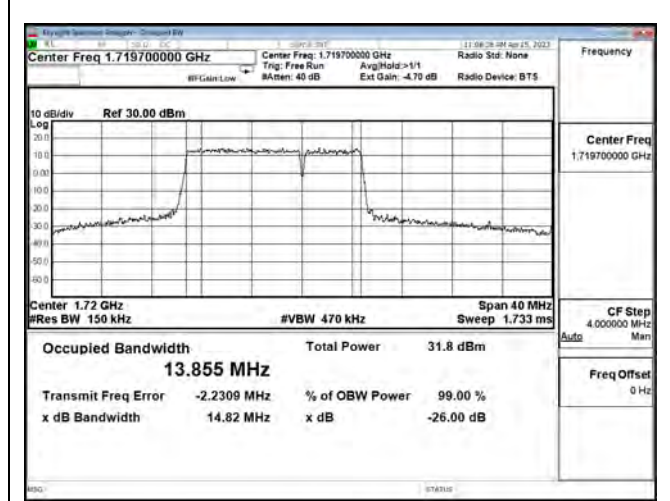

LTE CA Band 66B\_QPSK\_CH132022+CH132094\_10M+5M\_50RB0+25RB0

LTE CA Band 66B\_QPSK\_CH132397+CH132469\_10M+5M\_50RB0+25RB0

LTE CA Band 66B\_QPSK\_CH132572+CH132644\_10M+5M\_50RB0+25RB0

LTE CA Band 66B\_16-QAM\_CH132022+CH132094\_10M+5M\_50RB0+25RB0