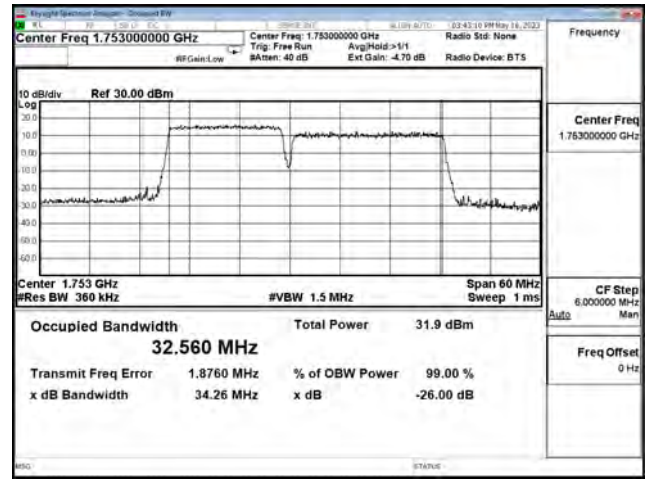

LTE CA Band 66C_QPSK_CH132325+CH132496_15M+20M_75RB0+100RB0