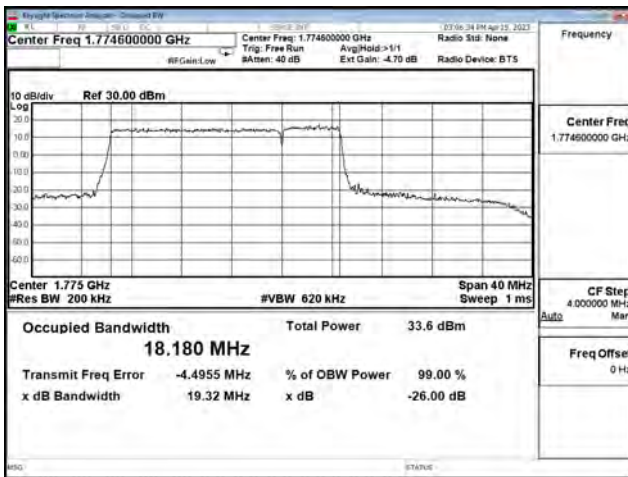

LTE CA Band 66B_QPSK_CH132549+CH132642_15M+5M_75RB0+25RB0