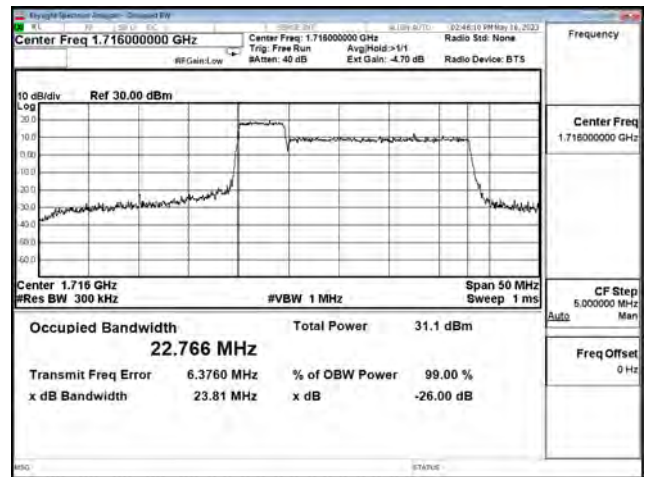

LTE CA Band 66C\_QPSK\_H132005+CH132122\_5M+20M\_25RB0+100RB0

LTE CA Band 66C\_QPSK\_CH132330+CH132447\_5M+20M\_25RB0+100RB0

LTE CA Band 66C\_QPSK\_CH132455+CH132572\_5M+20M\_25RB0+100RB0

LTE CA Band 66C\_16-QAM\_CH132005+CH132122\_5M+20M\_25RB0+100RB0