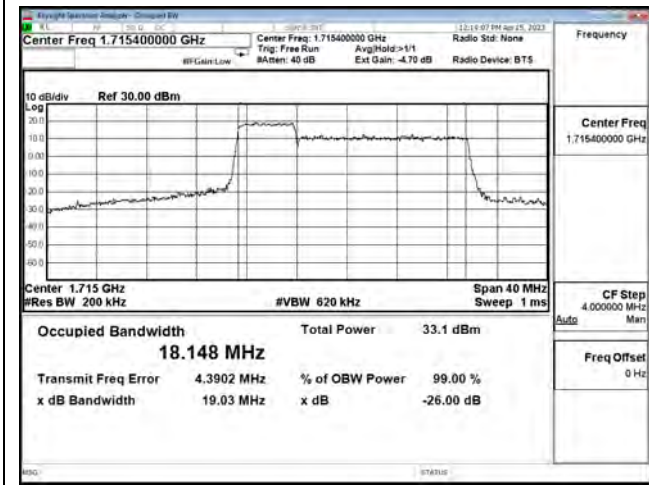

LTE CA Band 66B_QPSK_CH132002+CH132095_5M+15M_25RB0+75RB0