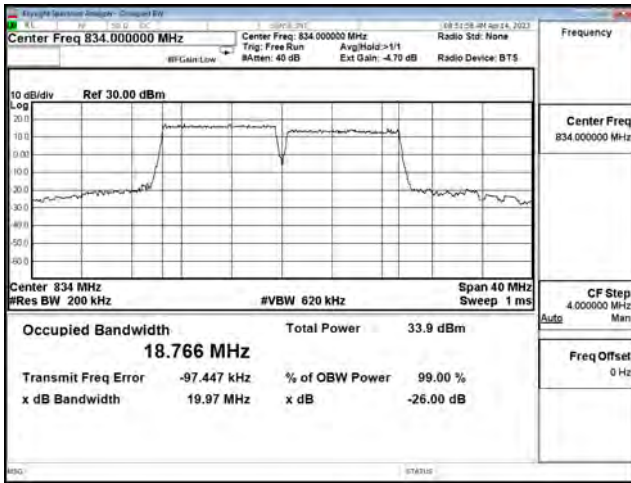

LTE CA Band 5B_QPSK_CH20450+CH20549_10M+10M_50RB0+50RB0