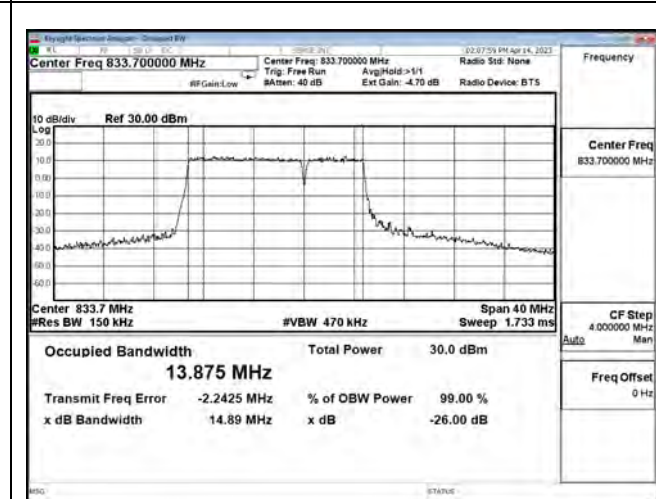

LTE CA Band 5B_256-QAM_CH20450+CH20522_10M+5M_50RB0+25RB0