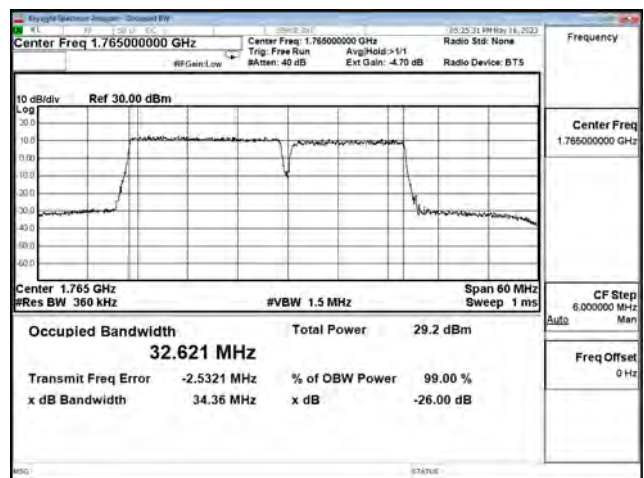

LTE CA Band 66C\_64-QAM\_CH132423+CH132594\_20M+15M\_100RB0+75RB0

LTE CA Band 66C\_256-QAM\_CH132072+CH132243\_20M+15M\_100RB0+75RB0

LTE CA Band 66C\_256-QAM\_CH132348+CH132519\_20M+15M\_100RB0+75RB0

LTE CA Band 66C\_256-QAM\_CH132423+CH132594\_20M+15M\_100RB0+75RB0