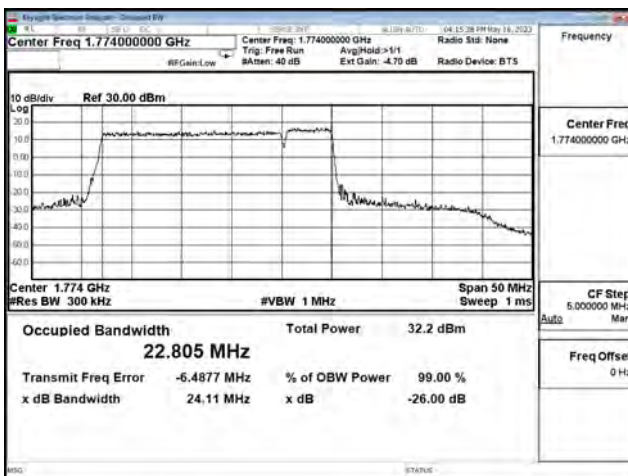

LTE CA Band 66C_QPSK_CH132522+CH132639_20M+5M_100RB0+25RB0