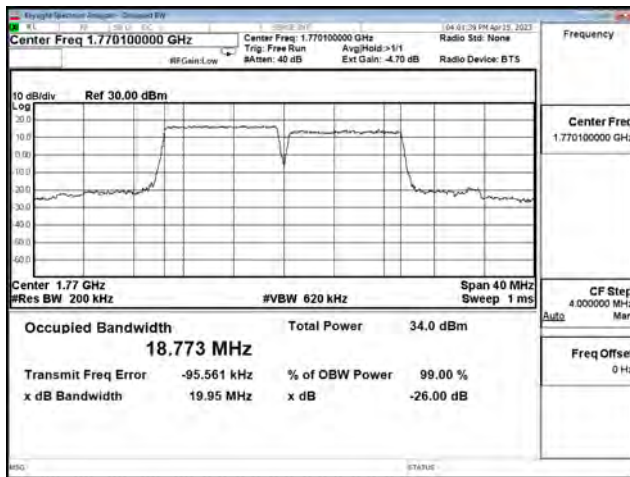

LTE CA Band 66B_QPSK_CH132523+CH132622_10M+10M_50RB0+50RB0