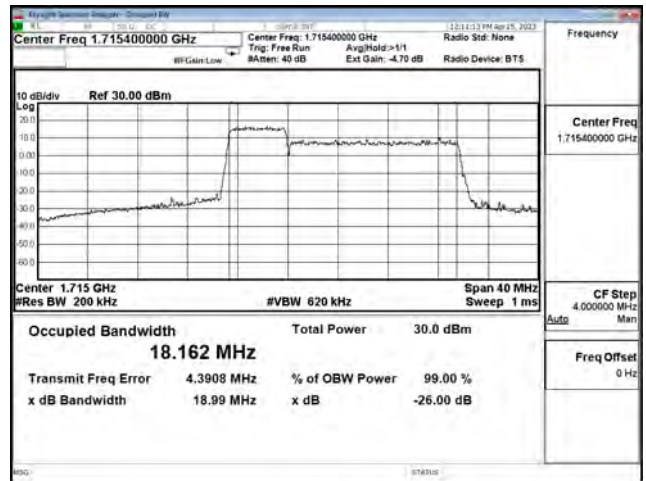

LTE CA Band 66B_256-QAM_CH132002+CH132095_5M+15M_25RB0+75RB0