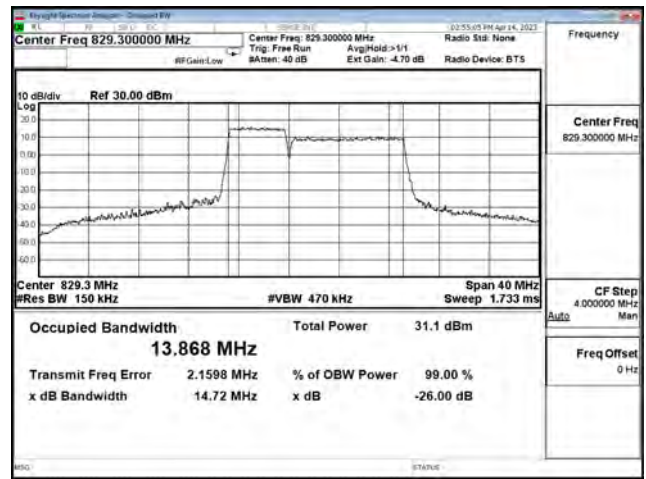

LTE CA Band 5B_256-QAM_CH20428+CH20500_5M+10M_25RB0+50RB0