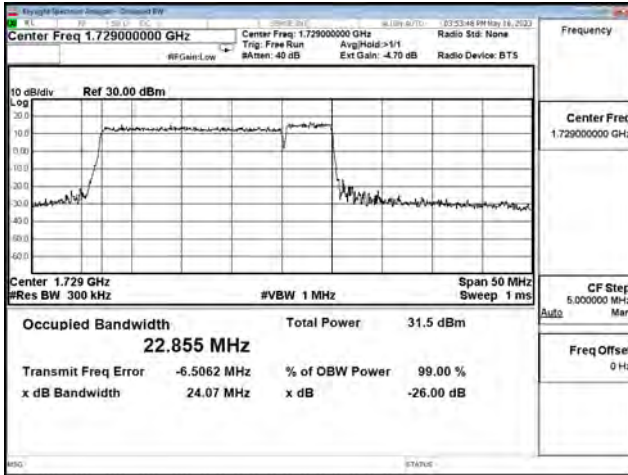

LTE CA Band 66C_QPSK_CH132072+CH132189_20M+5M_100RB0+25RB0