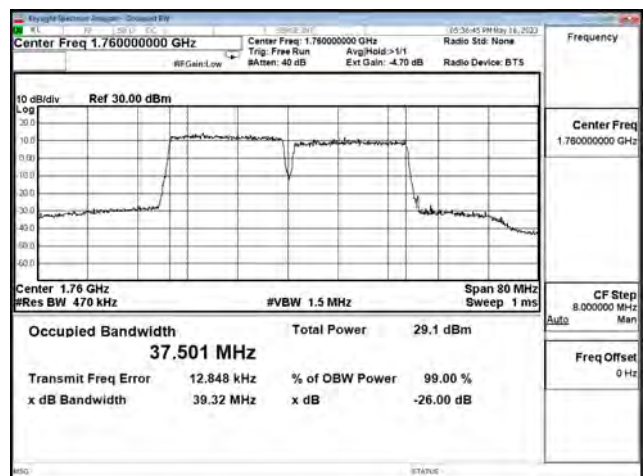

LTE CA Band 66C_256-QAM_CH132374+CH132572_20M+20M_100RB0+100RB0