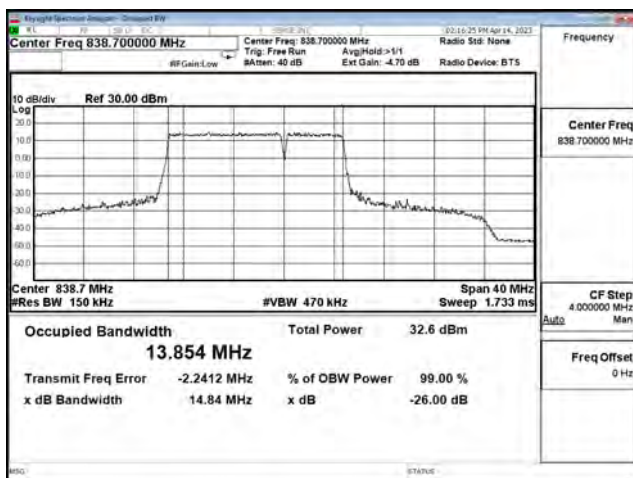

LTE CA Band 5B_16-QAM_CH20500+CH20572_10M+5M_50RB0+25RB0