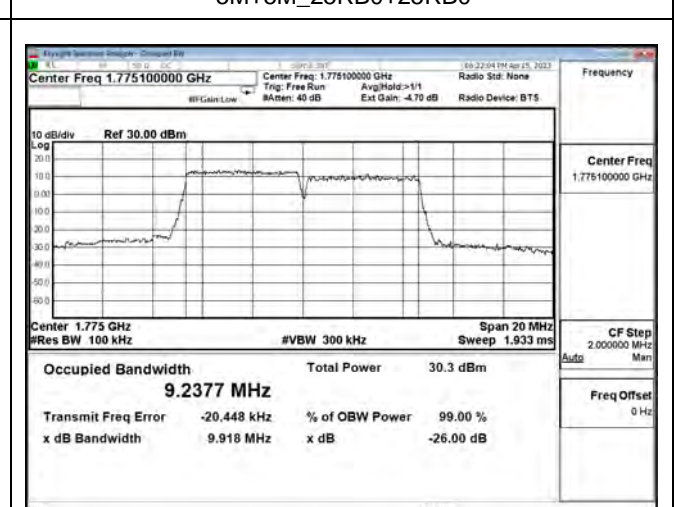

LTE CA Band 66B\_64-QAM\_CH132599+CH132647\_5M+5M\_25RB0+25RB0

LTE CA Band 66B\_256-QAM\_CH131997+CH132045\_5M+5M\_25RB0+25RB0

LTE CA Band 66B\_256-QAM\_CH132398+CH132446\_5M+5M\_25RB0+25RB0

LTE CA Band 66B\_256-QAM\_CH132599+CH132647\_5M+5M\_25RB0+25RB0