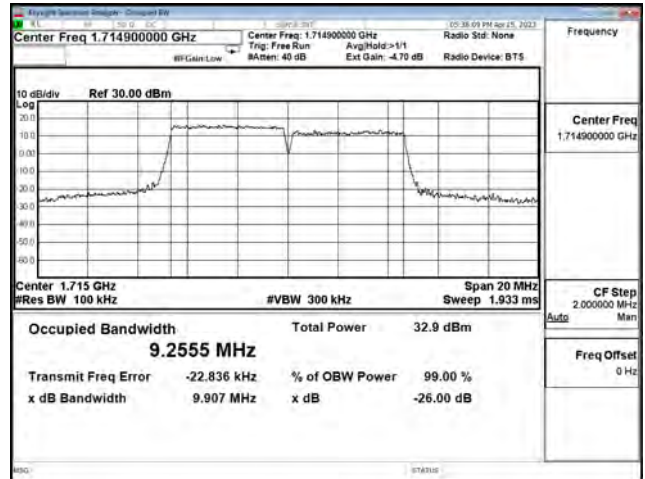

LTE CA Band 66B\_QPSK\_CH131997+CH132045\_5M+5M\_25RB0+25RB0

LTE CA Band 66B\_QPSK\_CH132398+CH132446\_5M+5M\_25RB0+25RB0

LTE CA Band 66B\_QPSK\_CH132599+CH132647\_5M+5M\_25RB0+25RB0

LTE CA Band 66B\_16-QAM\_CH131997+CH132045\_5M+5M\_25RB0+25RB0