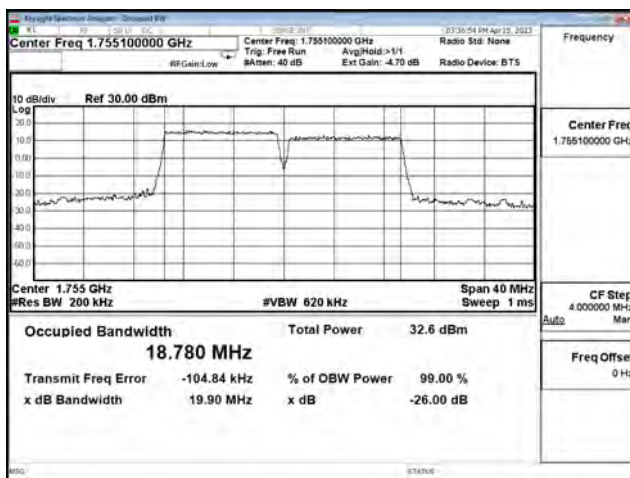

LTE CA Band 66B_16-QAM_CH132373+CH132472_10M+10M_50RB0+50RB0