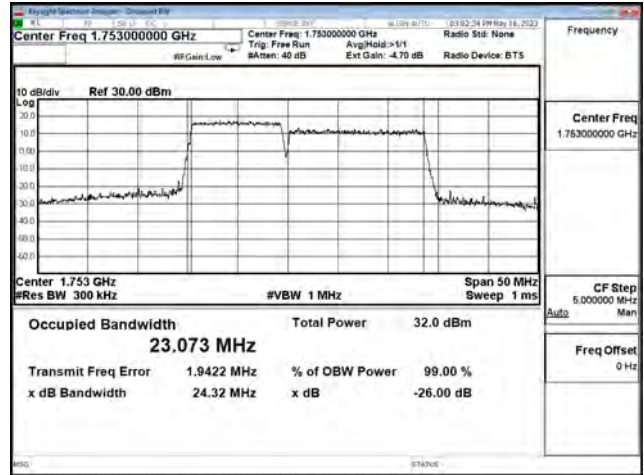

LTE CA Band 66C_QPSK_CH132351+CH132471_10M+15M_50RB0+75RB0