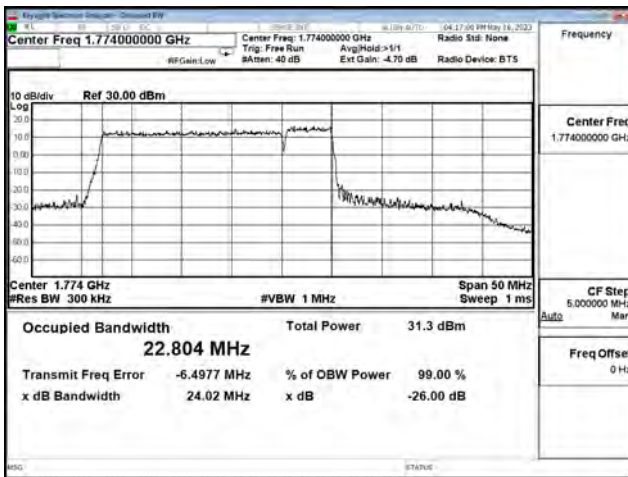

LTE CA Band 66C_64-QAM_CH132522+CH132639_20M+5M_100RB0+25RB0