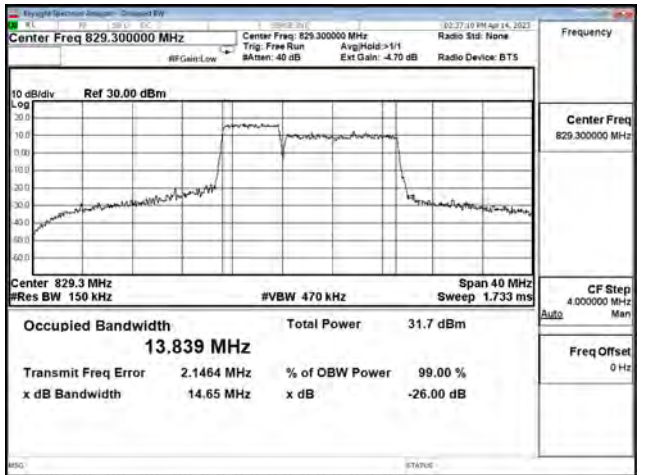

LTE CA Band 5B\_QPSK\_CH20428+CH20500\_5M+10M\_25RB0+50RB0

LTE CA Band 5B\_QPSK\_CH20478+CH20550\_5M+10M\_25RB0+50RB0

LTE CA Band 5B\_QPSK\_CH20528+CH20600\_5M+10M\_25RB0+50RB0

LTE CA Band 5B\_16-QAM\_CH20428+CH20500\_5M+10M\_25RB0+50RB0