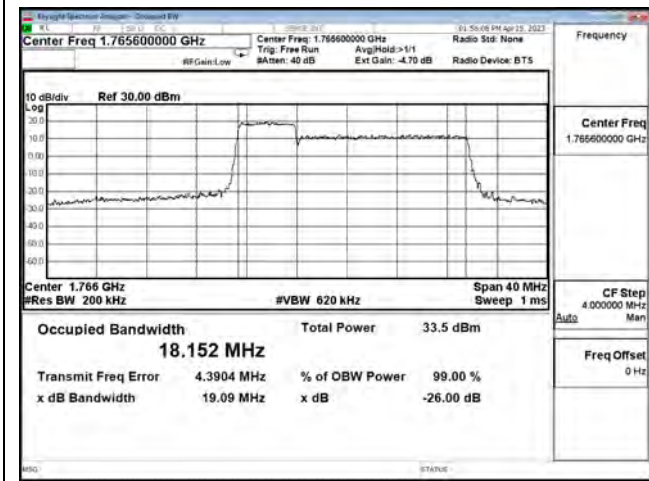

LTE CA Band 66B_QPSK_CH132504+CH132597_5M+15M_25RB0+75RB0