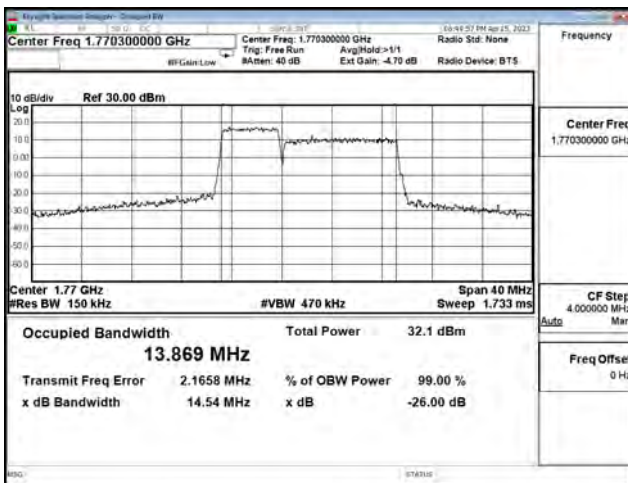

LTE CA Band 66B_64-QAM_CH132550+CH132662_5M+10M_25RB0+50RB0