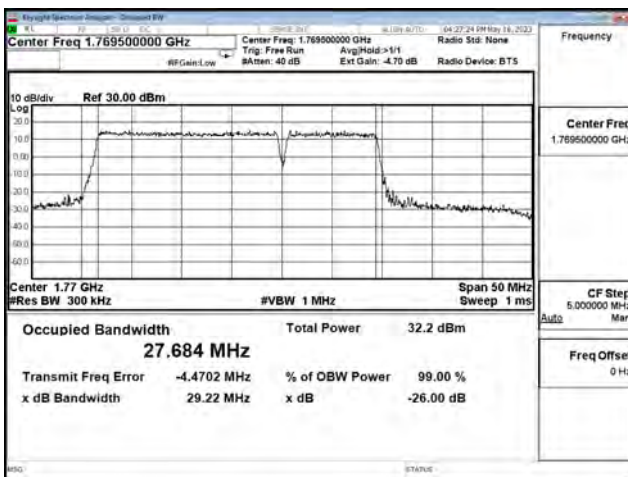

LTE CA Band 66C_QPSK_CH132473+CH132617_20M+10M_100RB0+50RB0