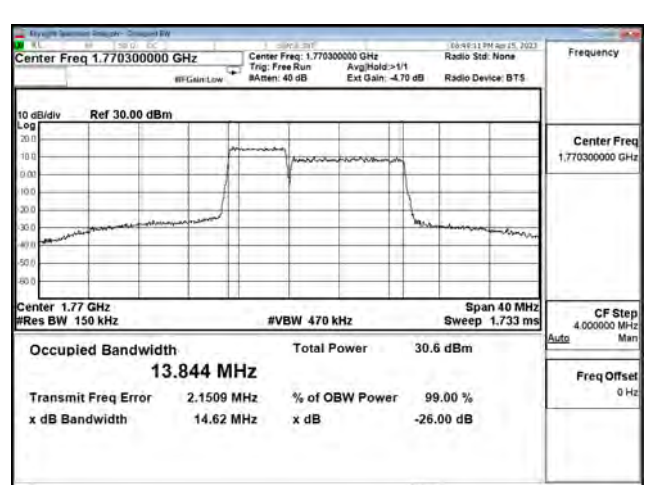

LTE CA Band 66B\_64-QAM\_CH132550+CH132662\_5M+10M\_25RB0+50RB0

LTE CA Band 66B\_256-QAM\_CH132000+CH132072\_5M+10M\_25RB0+50RB0

LTE CA Band 66B\_256-QAM\_CH132375+CH132447\_5M+10M\_25RB0+50RB0

LTE CA Band 66B\_256-QAM\_CH132550+CH132662\_5M+10M\_25RB0+50RB0