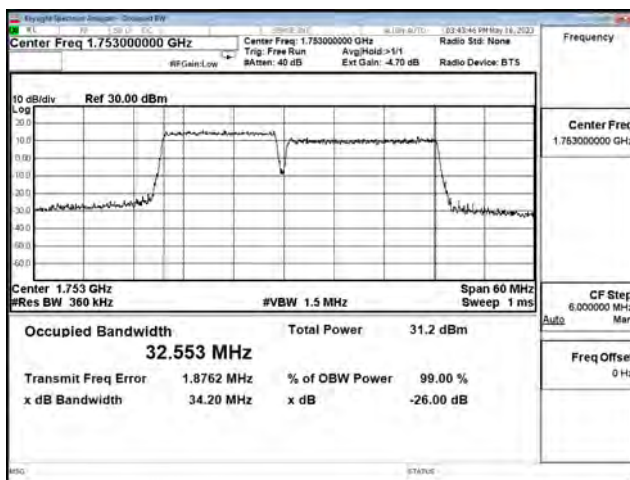

LTE CA Band 66C_16-QAM_CH132325+CH132496_15M+20M_75RB0+100RB0