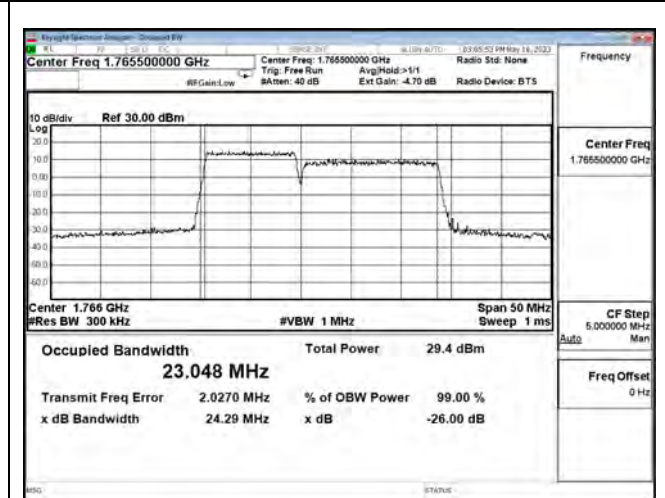

LTE CA Band 66C\_64-QAM\_CH132477+CH132597\_10M+15M\_50RB0+75RB0

LTE CA Band 66C\_256-QAM\_CH132025+CH132145\_10M+15M\_50RB0+75RB0

LTE CA Band 66C\_256-QAM\_CH132351+CH132471\_10M+15M\_50RB0+75RB0

LTE CA Band 66C\_256-QAM\_CH132477+CH132597\_10M+15M\_50RB0+75RB0