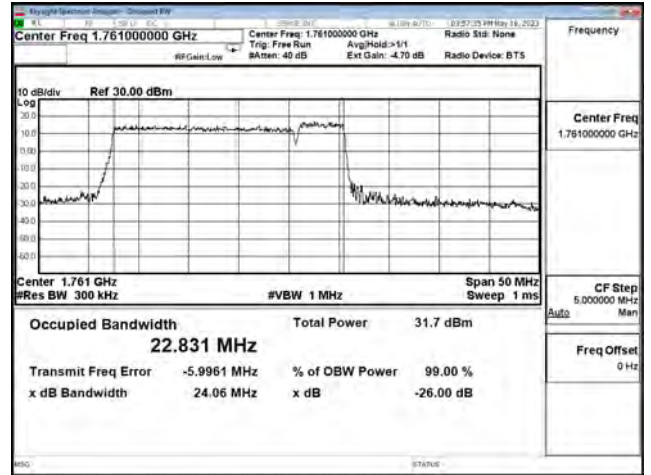

LTE CA Band 66C_QPSK_CH132397+CH132514_20M+5M_100RB0+25RB0