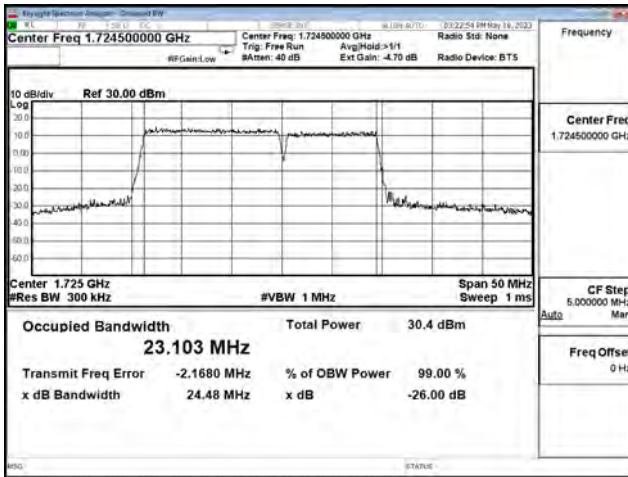

LTE CA Band 66C\_16-QAM\_CH132373+CH132493\_15M+10M\_75RB0+50RB0

LTE CA Band 66C\_16-QAM\_CH132499+CH132619\_15M+10M\_75RB0+50RB0

LTE CA Band 66C\_64-QAM\_CH132047+CH132167\_15M+10M\_75RB0+50RB0

LTE CA Band 66C\_64-QAM\_CH132373+CH132493\_15M+10M\_75RB0+50RB0