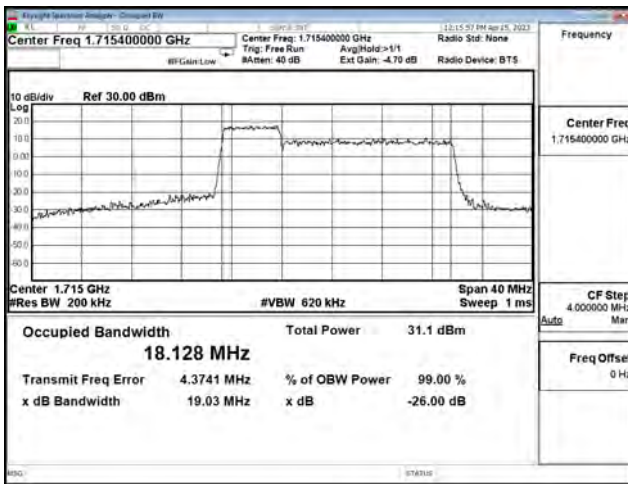

LTE CA Band 66B\_16-QAM\_CH132353+CH132446\_5M+15M\_25RB0+75RB0

LTE CA Band 66B\_16-QAM\_CH132504+CH132597\_5M+15M\_25RB0+75RB0

LTE CA Band 66B\_64-QAM\_CH132002+CH132095\_5M+15M\_25RB0+75RB0

LTE CA Band 66B\_64-QAM\_CH132353+CH132446\_5M+15M\_25RB0+75RB0