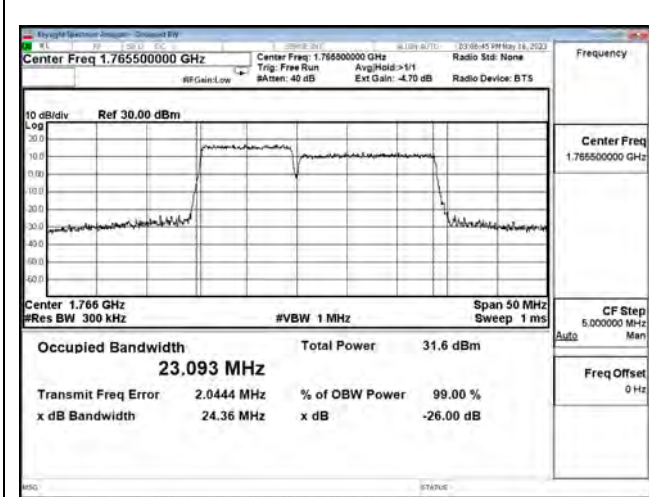

LTE CA Band 66C_64-QAM_CH132477+CH132597_10M+15M_50RB0+75RB0