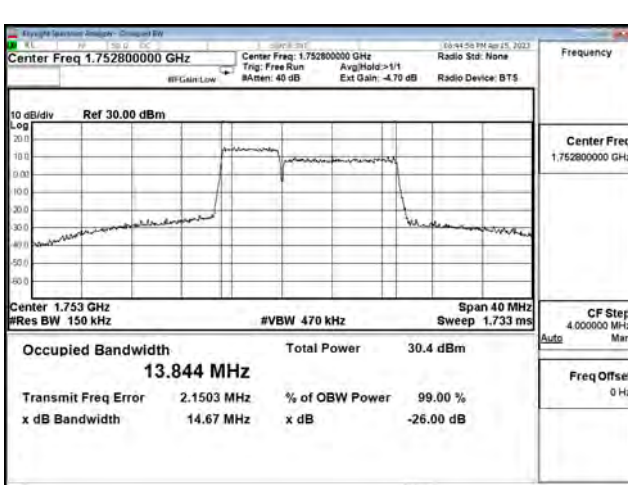

LTE CA Band 66B_256-QAM_CH132375+CH132447_5M+10M_25RB0+50RB0