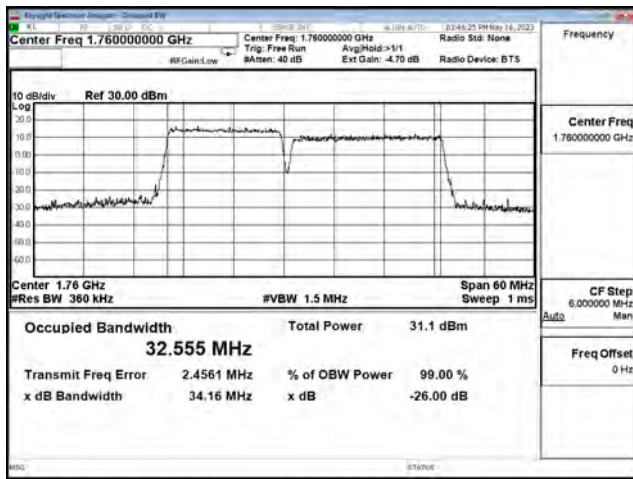

LTE CA Band 66C_64-QAM_CH132401+CH132572_15M+20M_75RB0+100RB0