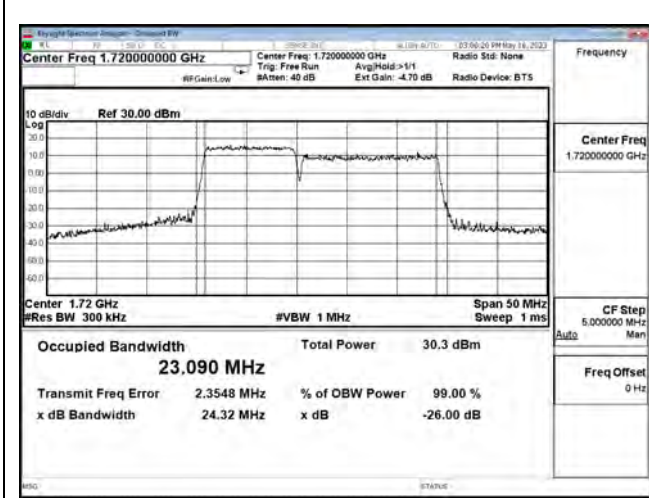

LTE CA Band 66C\_16-QAM\_CH132351+CH132471\_10M+15M\_50RB0+75RB0

LTE CA Band 66C\_16-QAM\_CH132477+CH132597\_10M+15M\_50RB0+75RB0

LTE CA Band 66C\_64-QAM\_CH132025+CH132145\_10M+15M\_50RB0+75RB0

LTE CA Band 66C\_64-QAM\_CH132351+CH132471\_10M+15M\_50RB0+75RB0