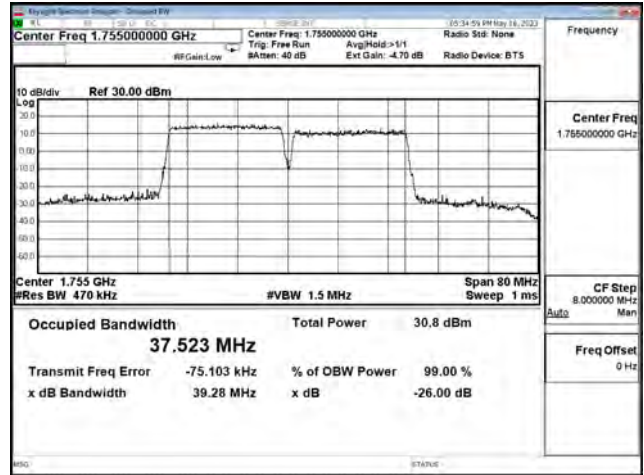

LTE CA Band 66C\_16-QAM\_CH132323+CH132521\_20M+20M\_100RB0+100RB0

LTE CA Band 66C\_16-QAM\_CH132374+CH132572\_20M+20M\_100RB0+100RB0

LTE CA Band 66C\_64-QAM\_CH132072+CH132270\_20M+20M\_100RB0+100RB0

LTE CA Band 66C\_64-QAM\_CH132323+CH132521\_20M+20M\_100RB0+100RB0