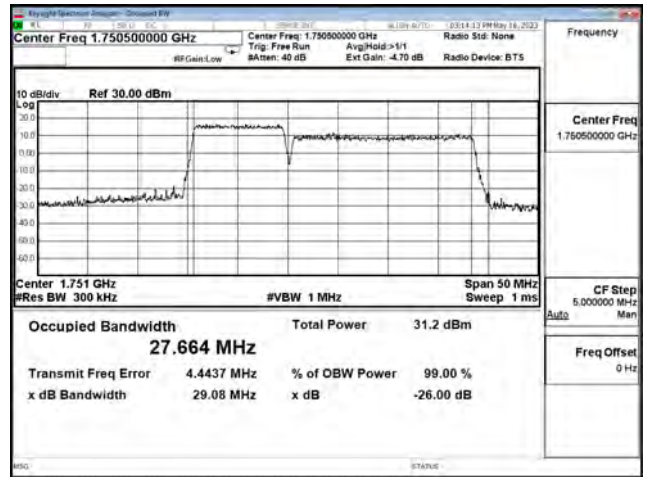

LTE CA Band 66C\_16-QAM\_CH132328+CH132472\_10M+20M\_50RB0+100RB0

LTE CA Band 66C\_16-QAM\_CH132428+CH132572\_10M+20M\_50RB0+100RB0

LTE CA Band 66C\_64-QAM\_CH132027+CH132171\_10M+20M\_50RB0+100RB0

LTE CA Band 66C\_64-QAM\_CH132328+CH132472\_10M+20M\_50RB0+100RB0