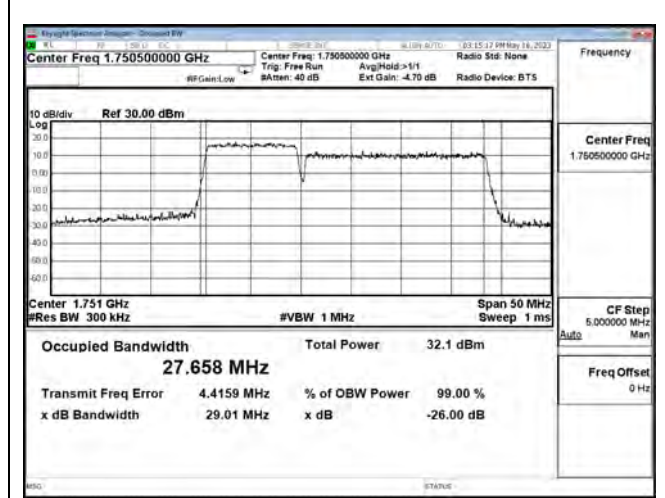

LTE CA Band 66C_QPSK_CH132328+CH132472_10M+20M_50RB0+100RB0