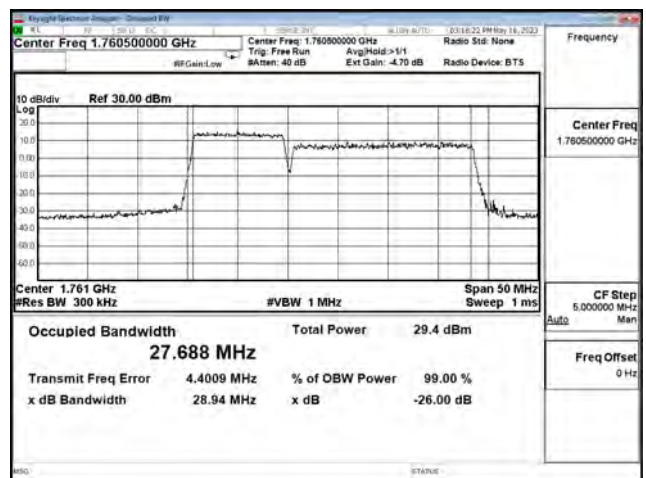

LTE CA Band 66C\_64-QAM\_CH132428+CH132572\_10M+20M\_50RB0+100RB0

LTE CA Band 66C\_256-QAM\_CH132027+CH132171\_10M+20M\_50RB0+100RB0

LTE CA Band 66C\_256-QAM\_CH132328+CH132472\_10M+20M\_50RB0+100RB0

LTE CA Band 66C\_256-QAM\_CH132428+CH132572\_10M+20M\_50RB0+100RB0