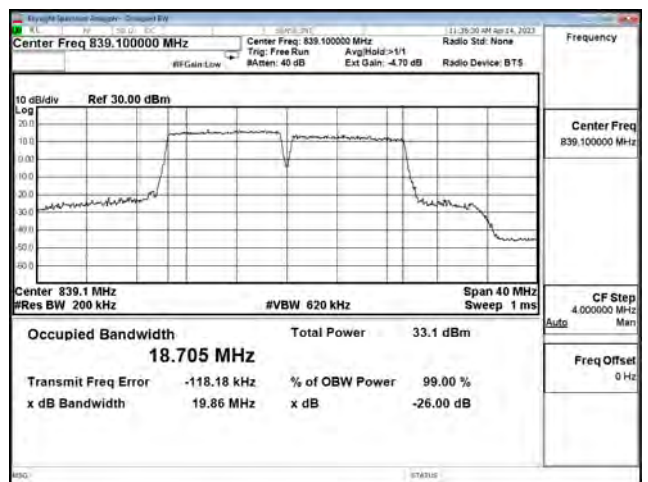

LTE CA Band 5B_16-QAM_CH20501+CH20600_10M+10M_50RB0+50RB0