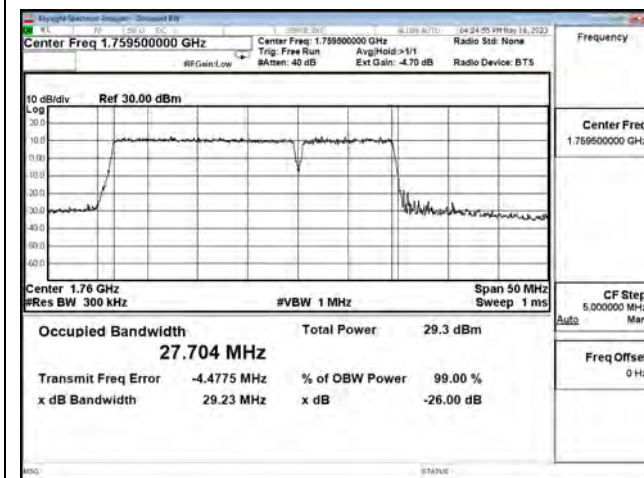

LTE CA Band 66C_256-QAM_CH132373+CH132517_20M+10M_100RB0+50RB0