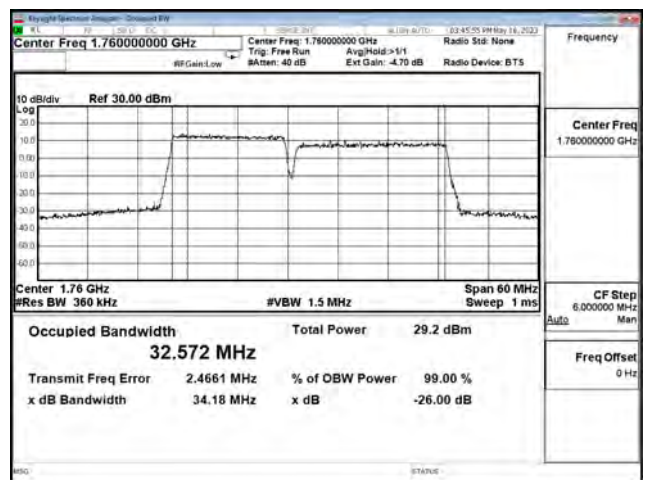

LTE CA Band 66C\_64-QAM\_CH132401+CH132572\_15M+20M\_75RB0+100RB0

LTE CA Band 66C\_256-QAM\_CH132050+CH132221\_15M+20M\_75RB0+100RB0

LTE CA Band 66C\_256-QAM\_CH132325+CH132496\_15M+20M\_75RB0+100RB0

LTE CA Band 66C\_256-QAM\_CH132401+CH132572\_15M+20M\_75RB0+100RB0