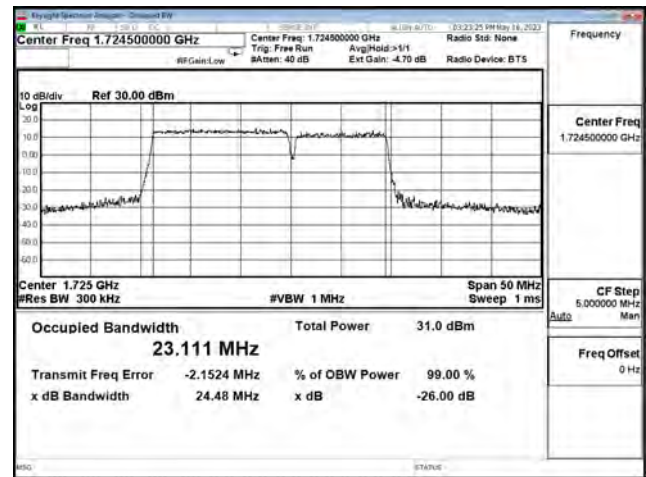

LTE CA Band 66C\_QPSK\_CH132047+CH132167\_15M+10M\_75RB0+50RB0

LTE CA Band 66C\_QPSK\_CH132373+CH132493\_15M+10M\_75RB0+50RB0

LTE CA Band 66C\_QPSK\_CH132499+CH132619\_15M+10M\_75RB0+50RB0

LTE CA Band 66C\_16-QAM\_CH132047+CH132167\_15M+10M\_75RB0+50RB0