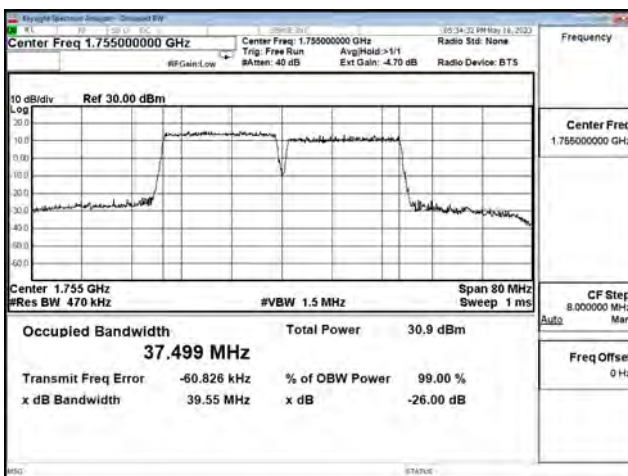

LTE CA Band 66C_16-QAM_CH132323+CH132521_20M+20M_100RB0+100RB0