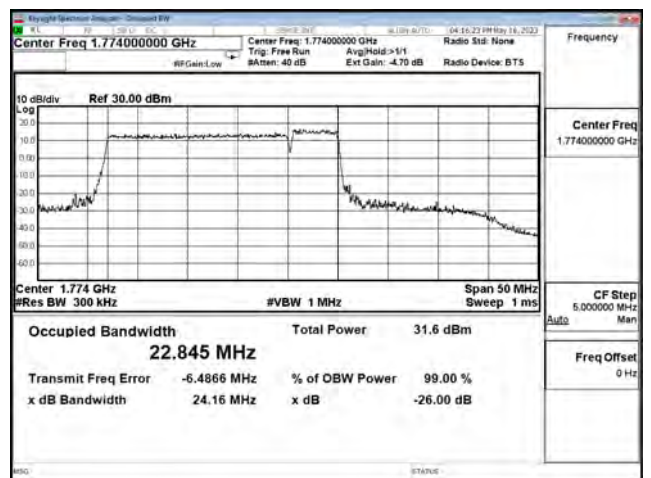

LTE CA Band 66C_16-QAM_CH132522+CH132639_20M+5M_100RB0+25RB0