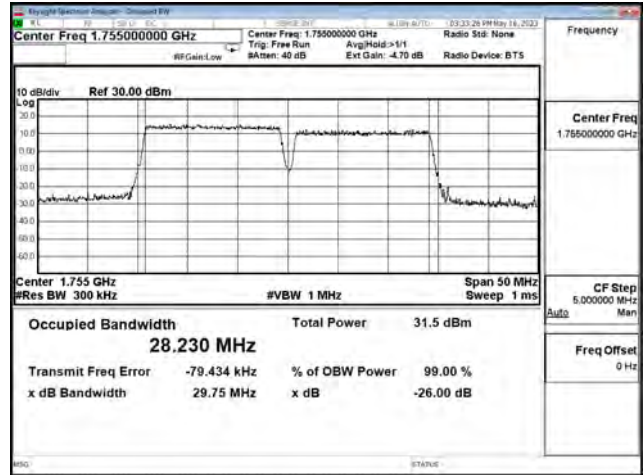

LTE CA Band 66C\_16-QAM\_7CH132347+CH132497\_15M+15M\_75RB0+75RB0

LTE CA Band 66C\_16-QAM\_7CH132447+CH132597\_15M+15M\_5RB0+75RB0

LTE CA Band 66C\_64-QAM\_CH132047+CH132197\_15M+15M\_75RB0+75RB0

LTE CA Band 66C\_64-QAM\_CH132347+CH132497\_15M+15M\_75RB0+75RB0