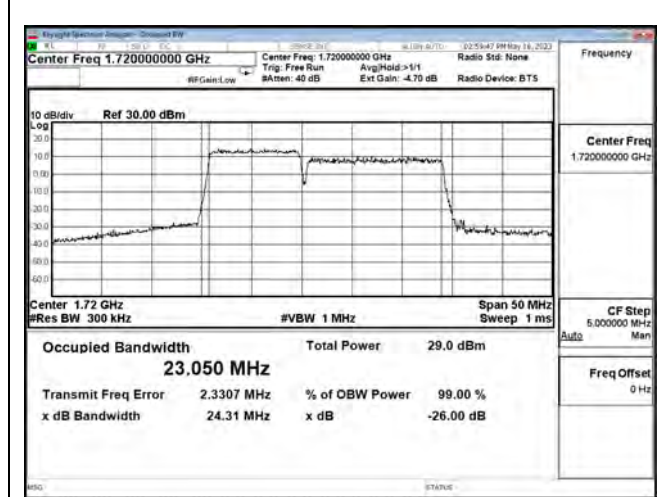

LTE CA Band 66C_256-QAM_CH132025+CH132145_10M+15M_50RB0+75RB0