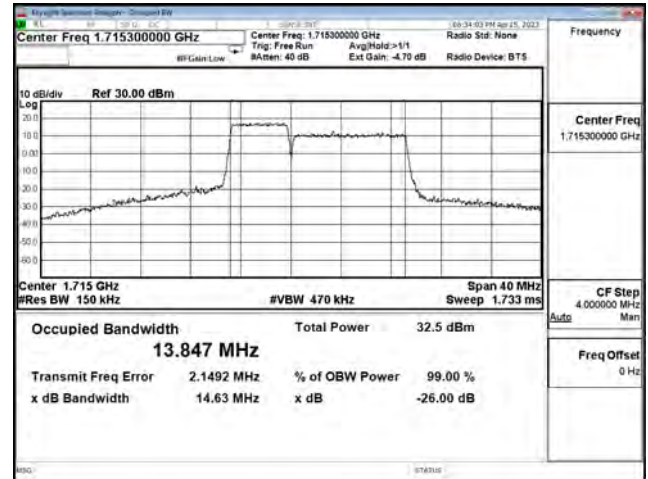

LTE CA Band 66B\_QPSK\_CH132000+CH132072\_5M+10M\_25RB0+50RB0

LTE CA Band 66B\_QPSK\_CH132375+CH132447\_5M+10M\_25RB0+50RB0

LTE CA Band 66B\_QPSK\_CH132550+CH132662\_5M+10M\_25RB0+50RB0

LTE CA Band 66B\_16-QAM\_CH132000+CH132072\_5M+10M\_25RB0+50RB0