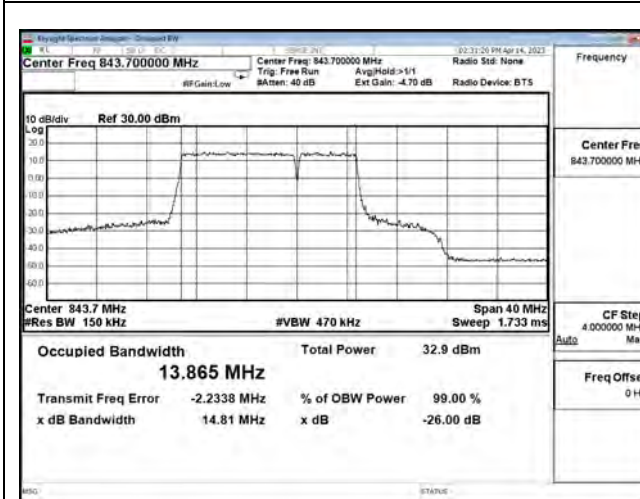

LTE CA Band 5B_64-QAM_CH20550+CH20622_10M+5M_50RB0+25RB0