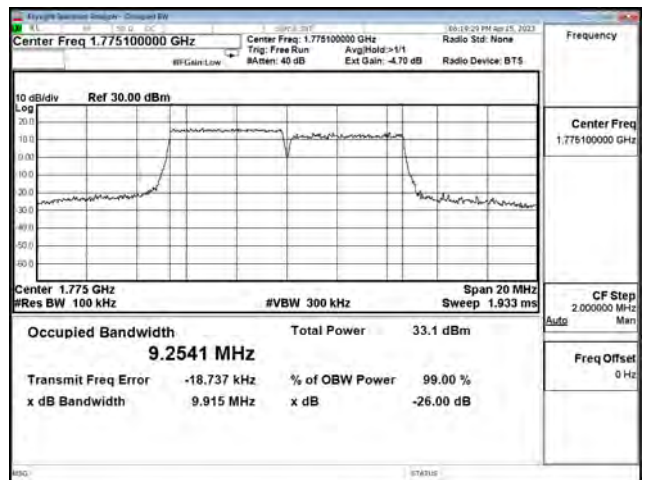

LTE CA Band 66B_16-QAM_CH132599+CH132647_5M+5M_25RB0+25RB0