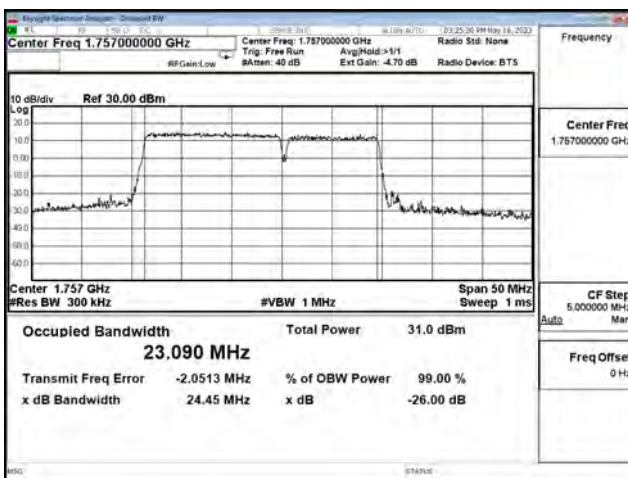

LTE CA Band 66C_16-QAM_CH132373+CH132493_15M+10M_75RB0+50RB0