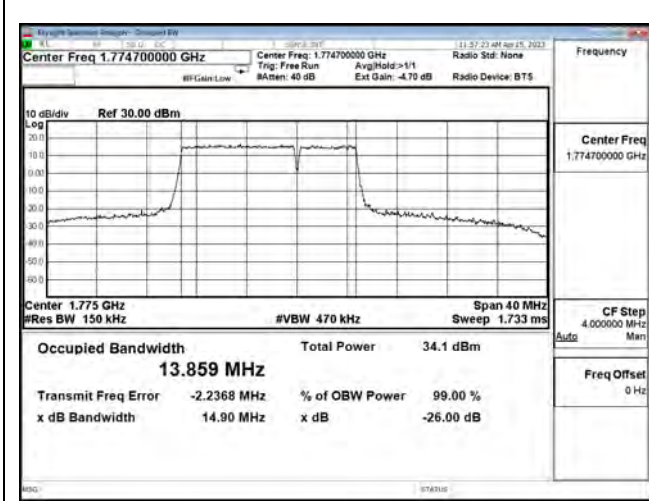

LTE CA Band 66B_QPSK_CH132572+CH132644_10M+5M_50RB0+25RB0