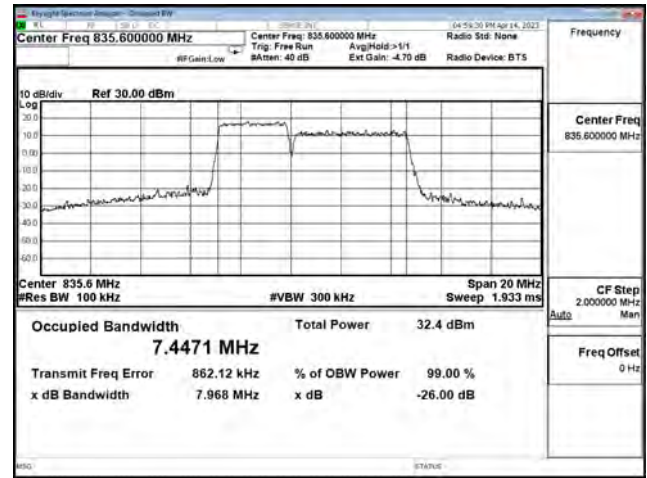

LTE CA Band 5B_64-QAM_CH20501+CH20540_3M+5M_15RB0+25RB0