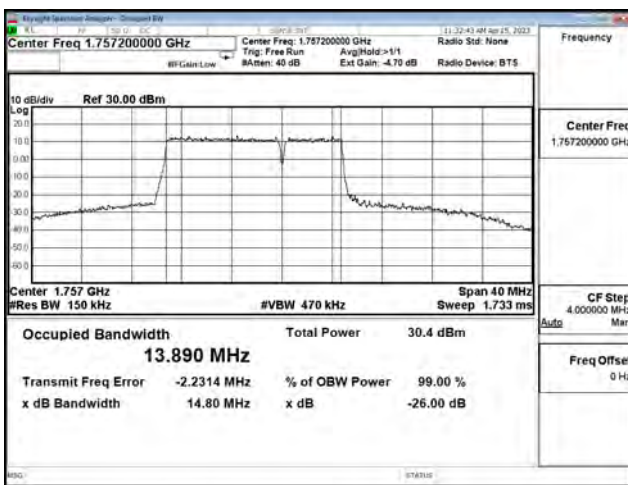

LTE CA Band 66B_256-QAM_CH132397+CH132469_10M+5M_50RB0+25RB0