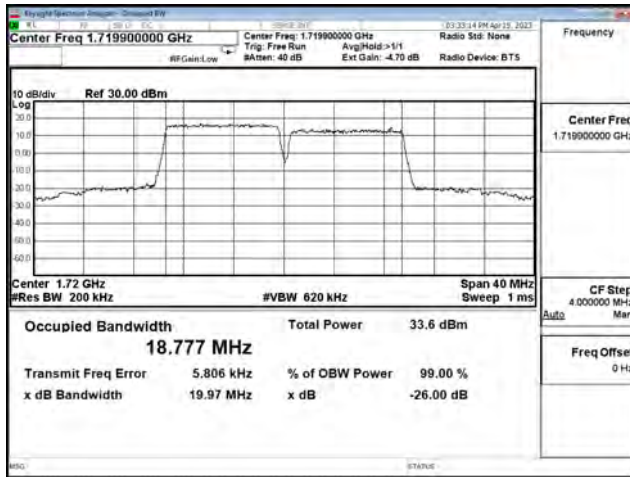

LTE CA Band 66B_QPSK_CH132022+CH132121_10M+10M_50RB0+50RB0