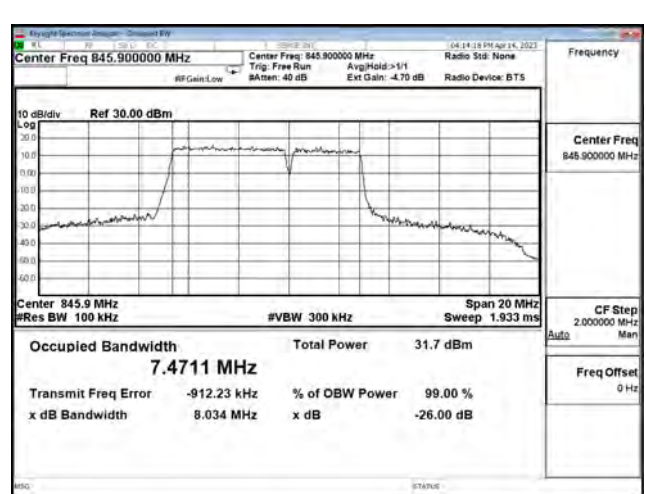

LTE CA Band 5B\_64-QAM\_CH20595+CH20634\_5M+3M\_25RB0+15RB0

LTE CA Band 5B\_256-QAM\_CH20425+CH20464\_5M+3M\_25RB0+15RB0

LTE CA Band 5B\_256-QAM\_CH20510+CH20549\_5M+3M\_25RB0+15RB0

LTE CA Band 5B\_256-QAM\_CH20595+CH20634\_5M+3M\_25RB0+15RB0