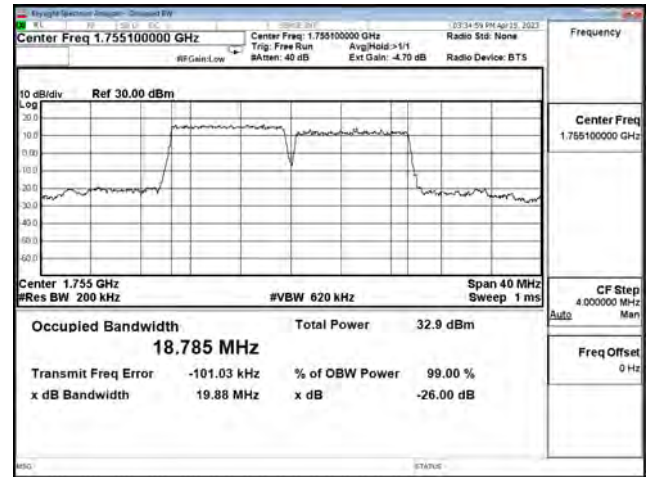

LTE CA Band 66B_QPSK_CH132373+CH132472_10M+10M_50RB0+50RB0