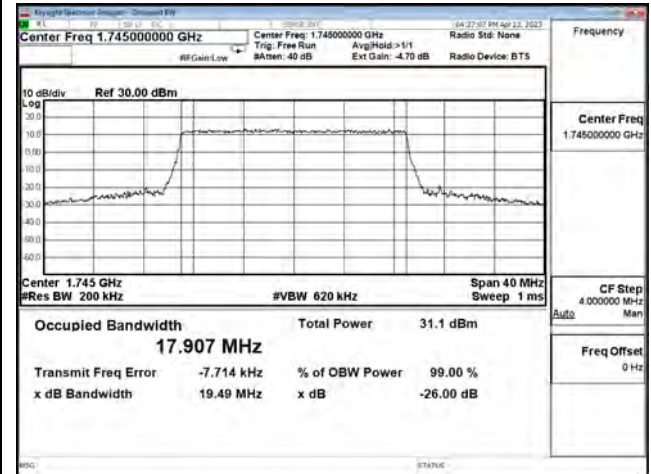

LTE Band 66\_64QAM\_CH132072\_20M\_100RB0

LTE Band 66\_64QAM\_CH132322\_20M\_100RB0

LTE Band 66\_64QAM\_CH132572\_20M\_100RB0

LTE Band 66\_256QAM\_CH132072\_20M\_100RB0

LTE Band 66\_256QAM\_CH132322\_20M\_100RB0