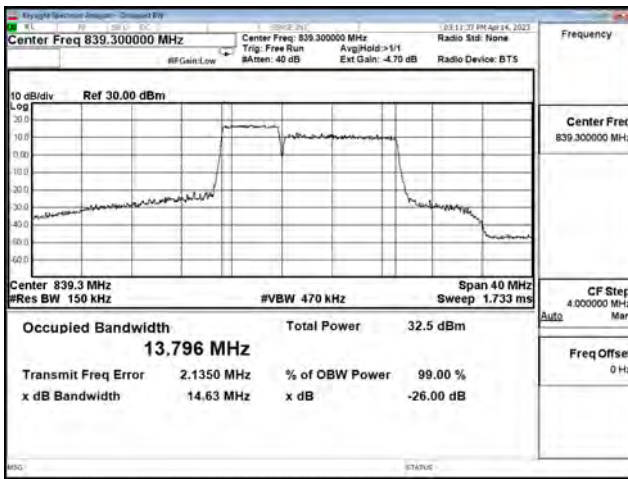

LTE CA Band 5B_64-QAM_CH20528+CH20600_5M+10M_25RB0+50RB0