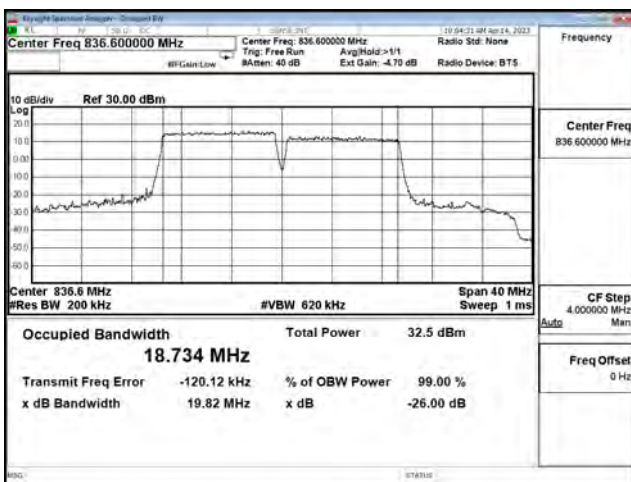

LTE CA Band 5B_16-QAM_CH20476+CH20575_10M+10M_50RB0+50RB0