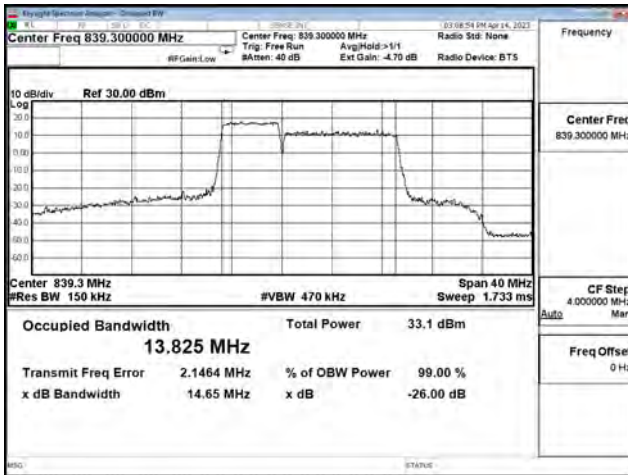

LTE CA Band 5B_QPSK_CH20528+CH20600_5M+10M_25RB0+50RB0