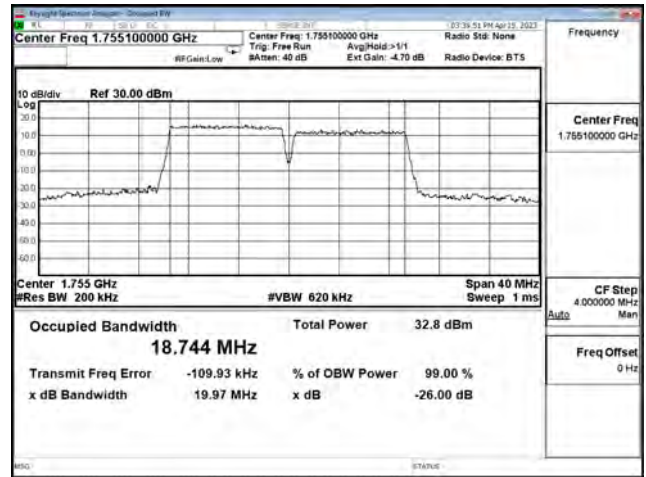

LTE CA Band 66B\_16-QAM\_CH132373+CH132472\_10M+10M\_50RB0+50RB0

LTE CA Band 66B\_16-QAM\_CH132523+CH132622\_10M+10M\_50RB0+50RB0

LTE CA Band 66B\_64-QAM\_CH132022+CH132121\_10M+10M\_50RB0+50RB0

LTE CA Band 66B\_64-QAM\_CH132373+CH132472\_10M+10M\_50RB0+50RB0