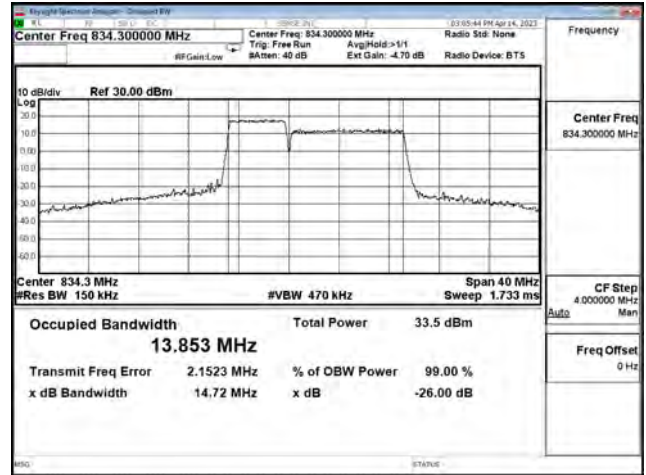

LTE CA Band 5B_QPSK_CH20478+CH20550_5M+10M_25RB0+50RB0