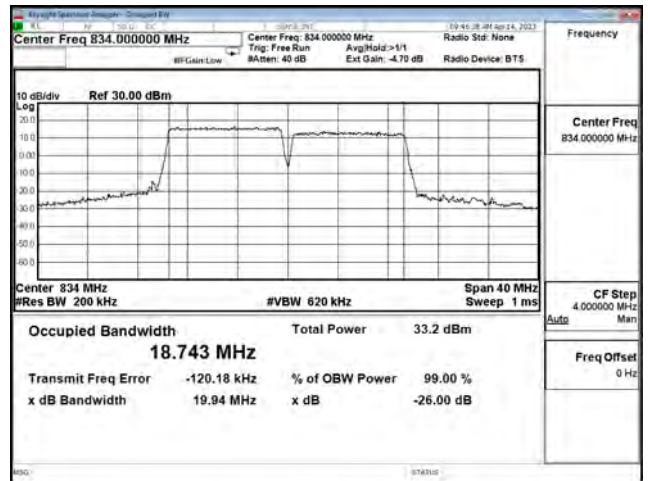

LTE CA Band 5B\_QPSK\_CH20450+CH20549\_10M+10M\_50RB0+50RB0

LTE CA Band 5B\_QPSK\_CH20476+CH20575\_10M+10M\_50RB0+50RB0

LTE CA Band 5B\_QPSK\_CH20501+CH20600\_10M+10M\_50RB0+50RB0

LTE CA Band 5B\_16-QAM\_CH20450+CH20549\_10M+10M\_50RB0+50RB0