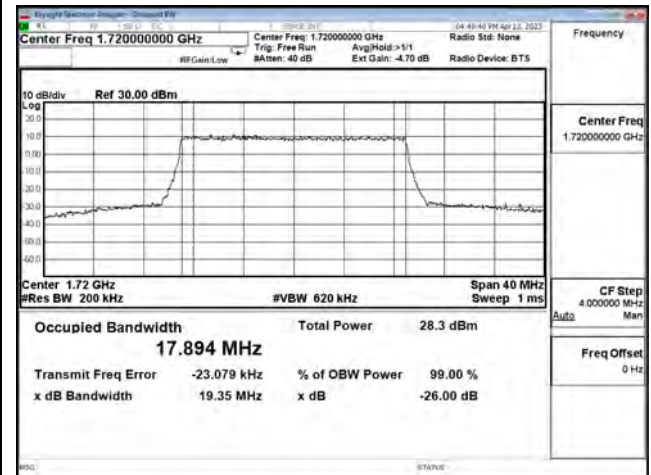

LTE Band 66\_64QAM\_CH132072\_20M\_100RB0

LTE Band 66\_64QAM\_CH132322\_20M\_100RB0

LTE Band 66\_64QAM\_CH132572\_20M\_100RB0

LTE Band 66\_256QAM\_CH132072\_20M\_100RB0

LTE Band 66\_256QAM\_CH132322\_20M\_100RB0