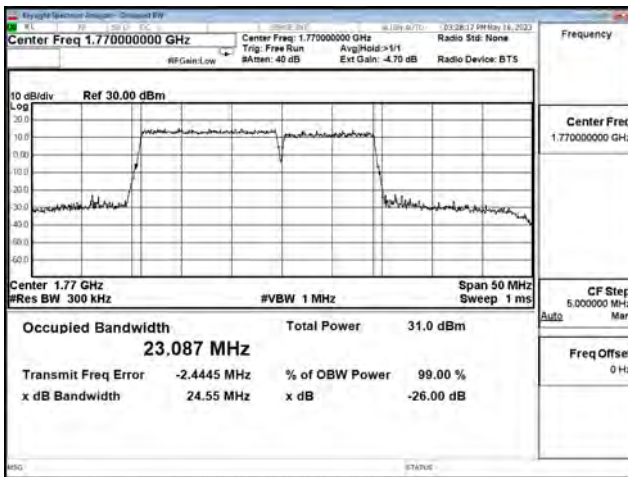

LTE CA Band 66C_64-QAM_H132499+CH132619_15M+10M_75RB0+50RB0