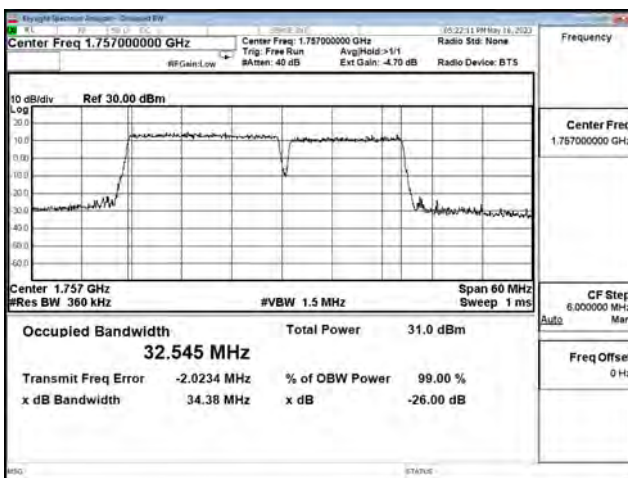

LTE CA Band 66C_16-QAM_CH132348+CH132519_20M+15M_100RB0+75RB0