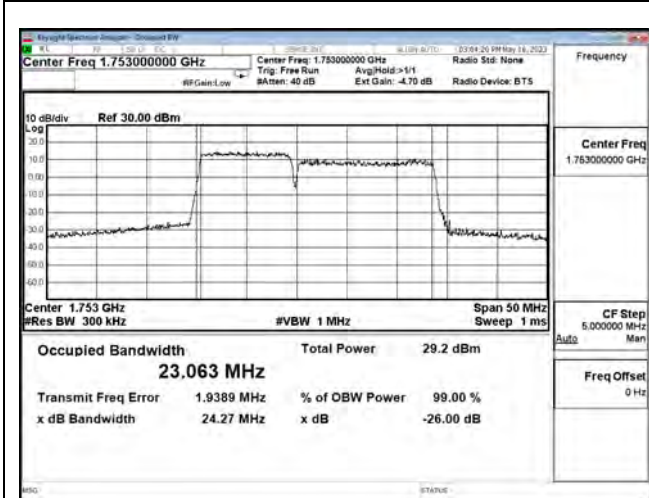

LTE CA Band 66C_256-QAM_CH132351+CH132471_10M+15M_50RB0+75RB0