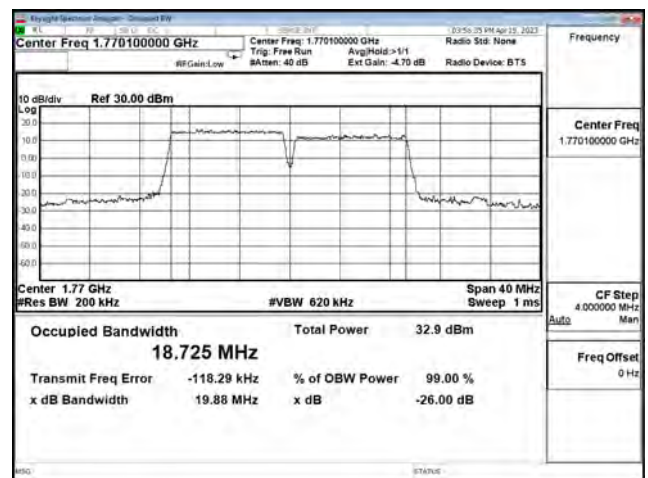

LTE CA Band 66B_16-QAM_CH132523+CH132622_10M+10M_50RB0+50RB0