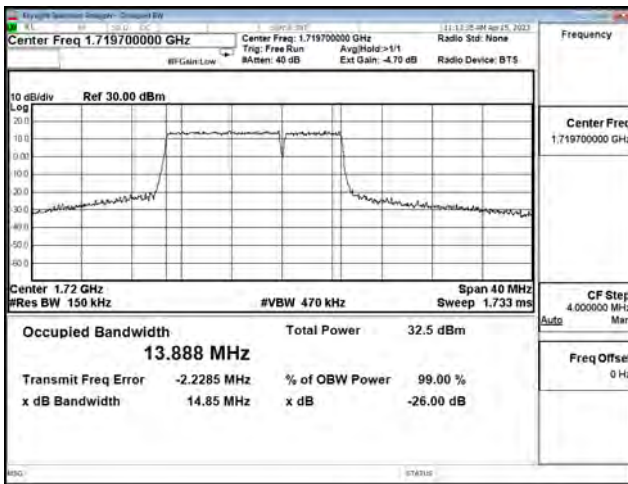

LTE CA Band 66B\_16-QAM\_CH132397+CH132469\_10M+5M\_50RB0+25RB0

LTE CA Band 66B\_16-QAM\_CH132572+CH132644\_10M+5M\_50RB0+25RB0

LTE CA Band 66B\_64-QAM\_CH132022+CH132094\_10M+5M\_50RB0+25RB0

LTE CA Band 66B\_64-QAM\_CH132397+CH132469\_10M+5M\_50RB0+25RB0