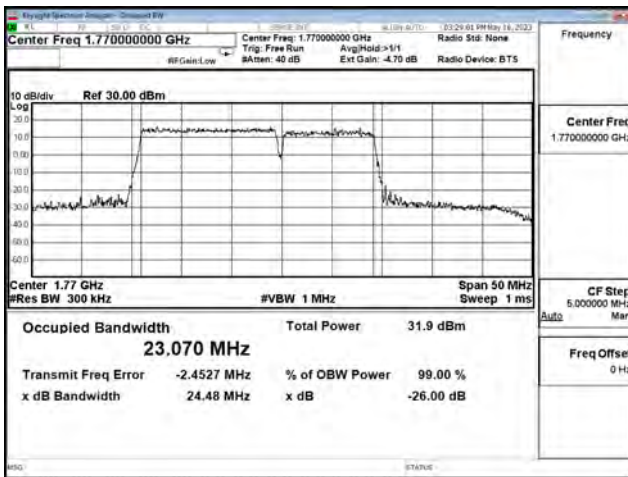

LTE CA Band 66C_QPSK_CH132499+CH132619_15M+10M_75RB0+50RB0