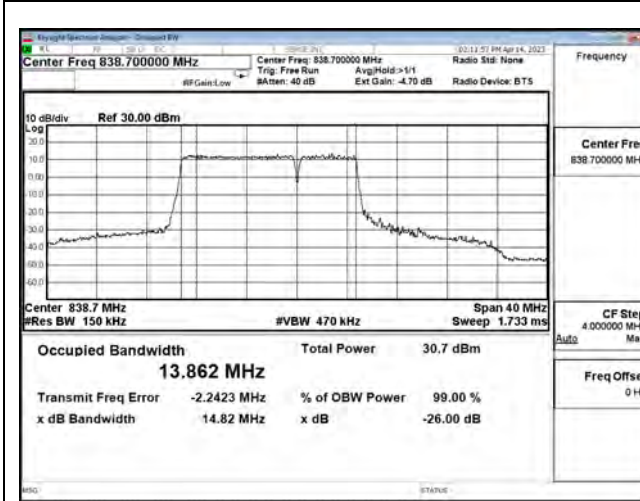

LTE CA Band 5B_256-QAM_CH20500+CH20572_10M+5M_50RB0+25RB0