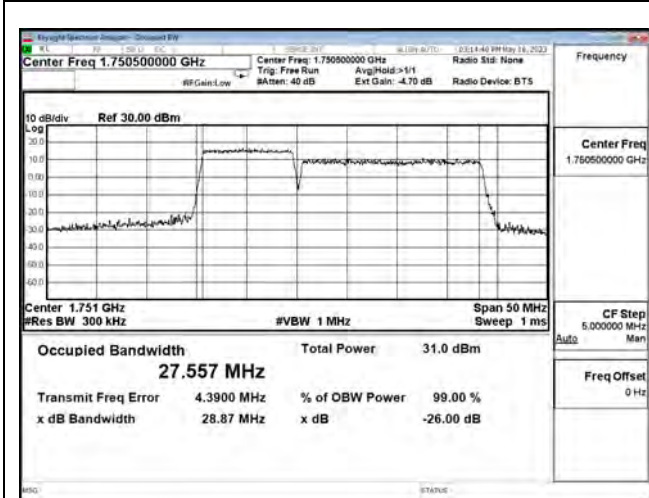

LTE CA Band 66C_16-QAM_CH132328+CH132472_10M+20M_50RB0+100RB0