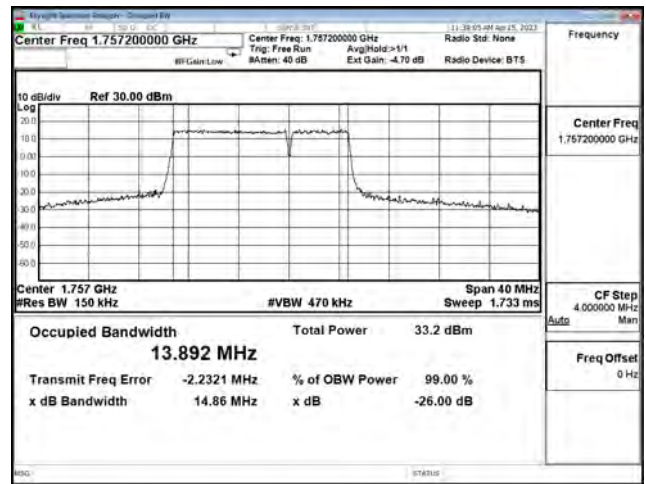

LTE CA Band 66B\_16-QAM\_CH132397+CH132469\_10M+5M\_50RB0+25RB0

LTE CA Band 66B\_16-QAM\_CH132572+CH132644\_10M+5M\_50RB0+25RB0

LTE CA Band 66B\_64-QAM\_CH132022+CH132094\_10M+5M\_50RB0+25RB0

LTE CA Band 66B\_64-QAM\_CH132397+CH132469\_10M+5M\_50RB0+25RB0