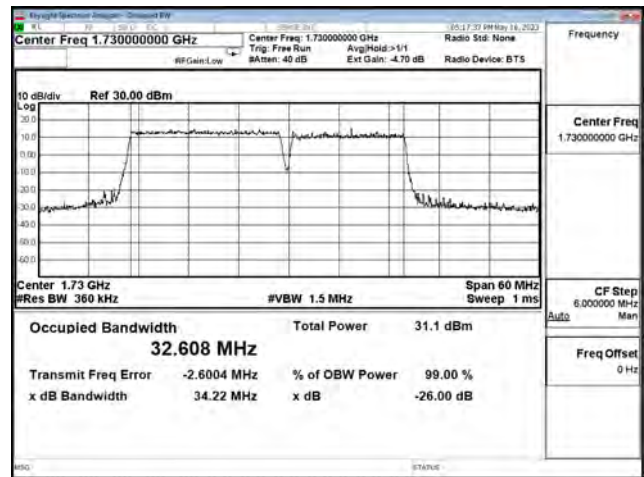

LTE CA Band 66C\_QPSK\_CH132072+CH132243\_20M+15M\_100RB0+75RB0

LTE CA Band 66C\_QPSK\_CH132348+CH132519\_20M+15M\_100RB0+75RB0

LTE CA Band 66C\_QPSK\_CH132423+CH132594\_20M+15M\_100RB0+75RB0

LTE CA Band 66C\_16-QAM\_CH132072+CH132243\_20M+15M\_100RB0+75RB0