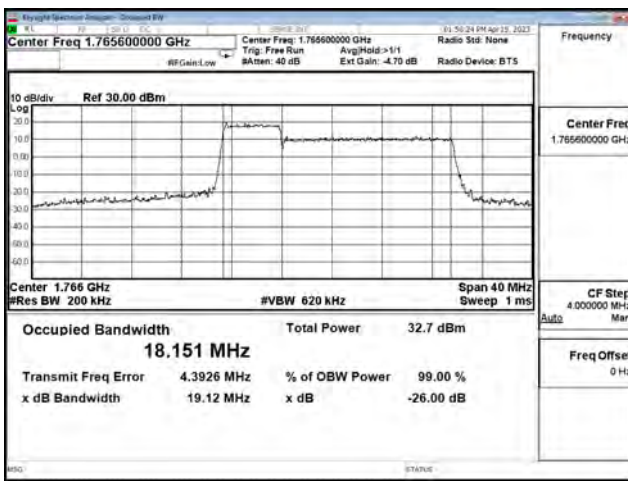

LTE CA Band 66B_64-QAM_CH132504+CH132597_5M+15M_25RB0+75RB0