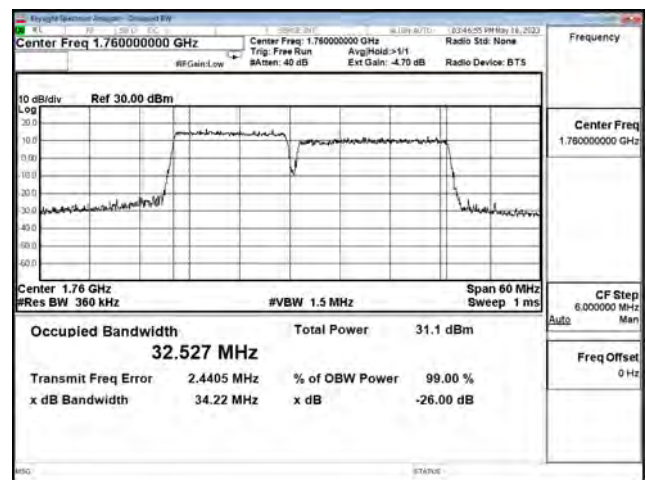

LTE CA Band 66C_16-QAM_CH132401+CH132572_15M+20M_75RB0+100RB0