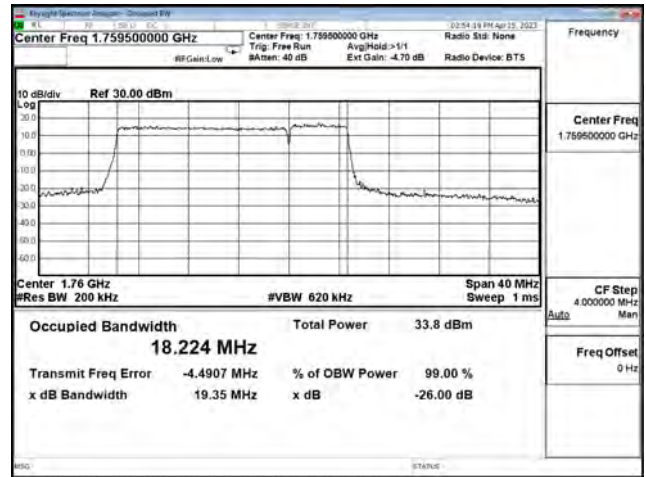

LTE CA Band 66B_QPSK_CH132398+CH132491_15M+5M_75RB0+25RB0