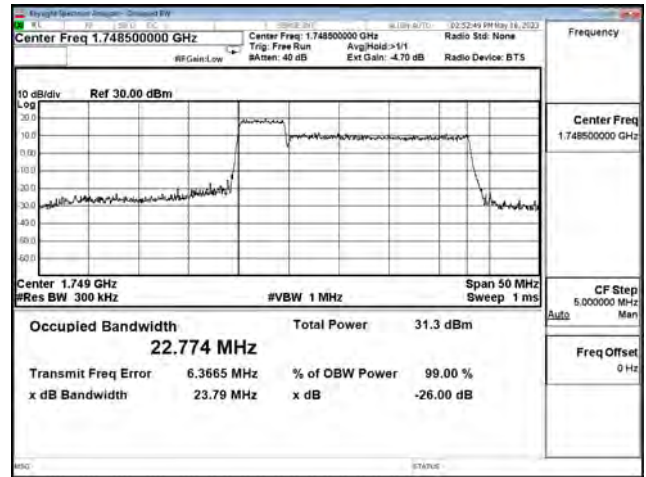

LTE CA Band 66C\_16-QAM\_CH132330+CH132447\_5M+20M\_25RB0+100RB0

LTE CA Band 66C\_16-QAM\_CH132455+CH132572\_5M+20M\_25RB0+100RB0

LTE CA Band 66C\_64-QAM\_CH132005+CH132122\_5M+20M\_25RB0+100RB0

LTE CA Band 66C\_64-QAM\_CH132330+CH132447\_5M+20M\_25RB0+100RB0