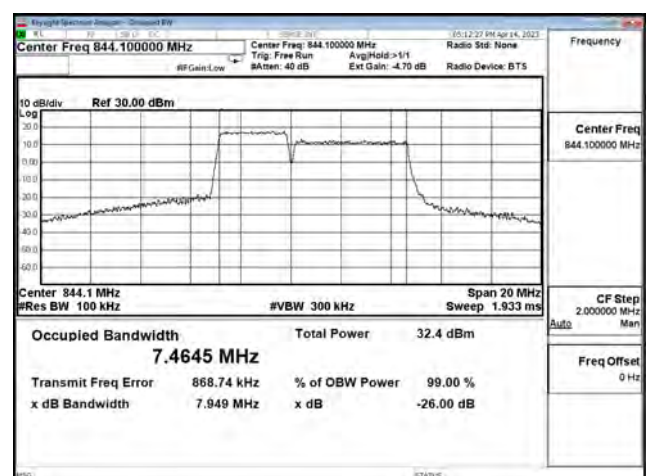

LTE CA Band 5B_256-QAM_CH20586+CH20625_3M+5M_15RB0+25RB0