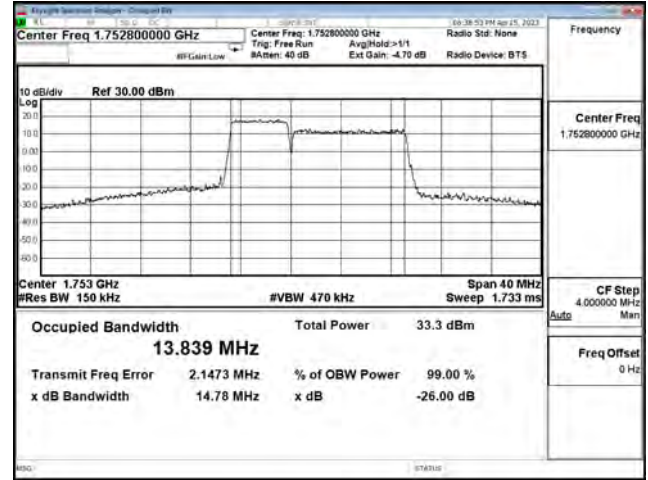

LTE CA Band 66B_QPSK_CH132375+CH132447_5M+10M_25RB0+50RB0