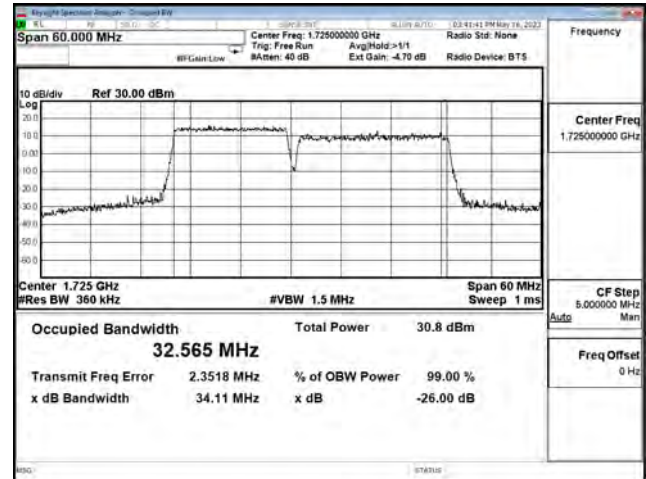

LTE CA Band 66C\_QPSK\_CH132050+CH132221\_15M+20M\_75RB0+100RB0

LTE CA Band 66C\_QPSK\_CH132325+CH132496\_15M+20M\_75RB0+100RB0

LTE CA Band 66C\_QPSK\_CH132401+CH132572\_15M+20M\_75RB0+100RB0

LTE CA Band 66C\_16-QAM\_CH132050+CH132221\_15M+20M\_75RB0+100RB0