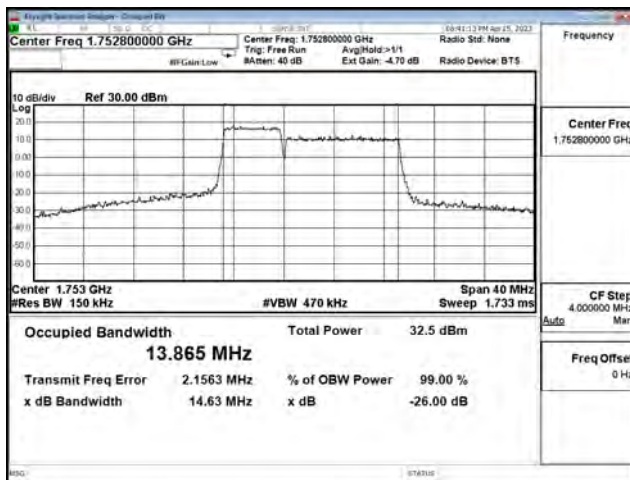

LTE CA Band 66B_16-QAM_CH132375+CH132447_5M+10M_25RB0+50RB0