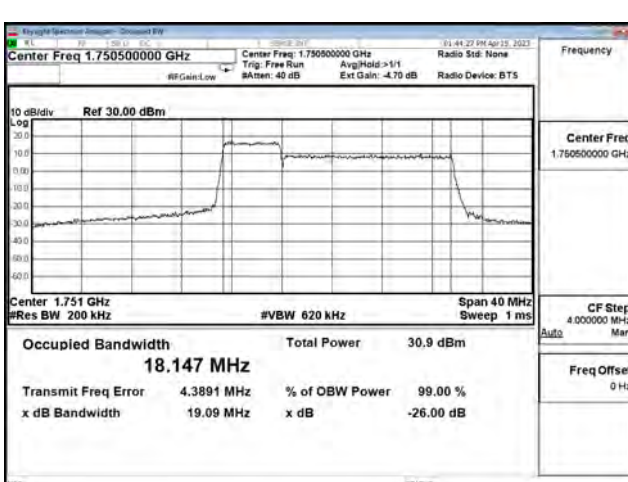

LTE CA Band 66B_256-QAM_CH132353+CH132446_5M+15M_25RB0+75RB0