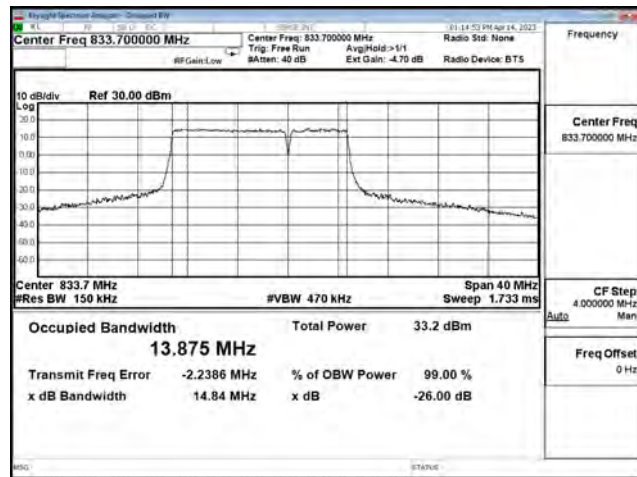

LTE CA Band 5B\_QPSK\_CH20450+CH20522\_10M+5M\_50RB0+25RB0

LTE CA Band 5B\_QPSK\_CH20500+CH20572\_10M+5M\_50RB0+25RB0

LTE CA Band 5B\_QPSK\_CH20550+CH20622\_10M+5M\_50RB0+25RB0

LTE CA Band 5B\_16-QAM\_CH20450+CH20522\_10M+5M\_50RB0+25RB0