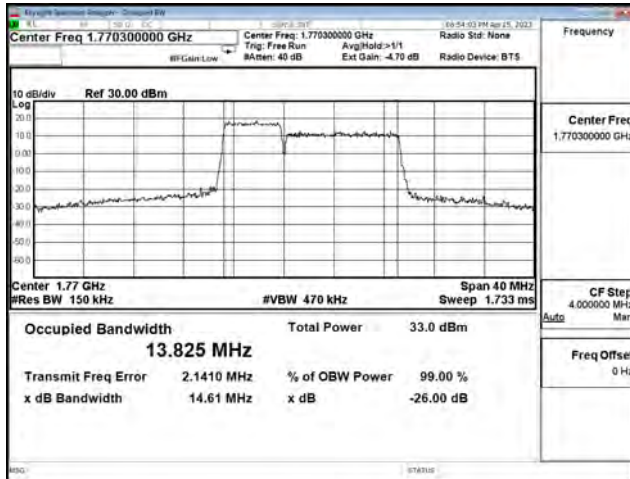

LTE CA Band 66B_QPSK_CH132550+CH132662_5M+10M_25RB0+50RB0