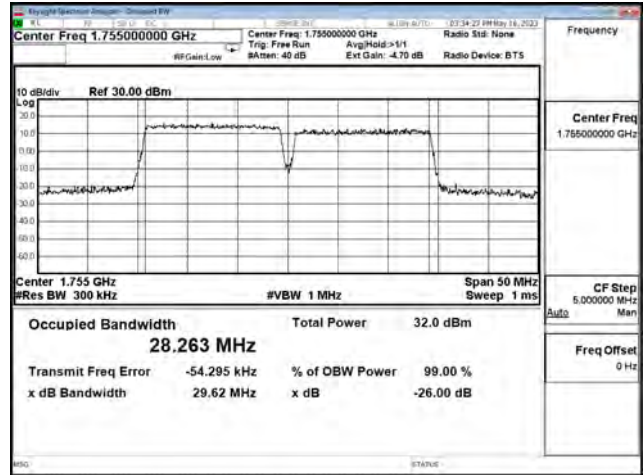

LTE CA Band 66C_QPSK_CH132347+CH132497_15M+15M_75RB0+75RB0