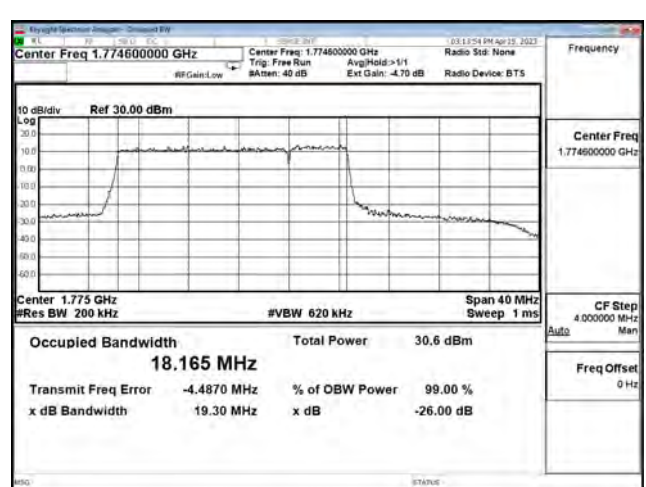

LTE CA Band 66B\_64-QAM\_CH132549+CH132642\_15M+5M\_75RB0+25RB0

LTE CA Band 66B\_256-QAM\_CH132047+CH132140\_15M+5M\_75RB0+25RB0

LTE CA Band 66B\_256-QAM\_CH132398+CH132491\_15M+5M\_75RB0+25RB0

LTE CA Band 66B\_256-QAM\_CH132549+CH132642\_15M+5M\_75RB0+25RB0