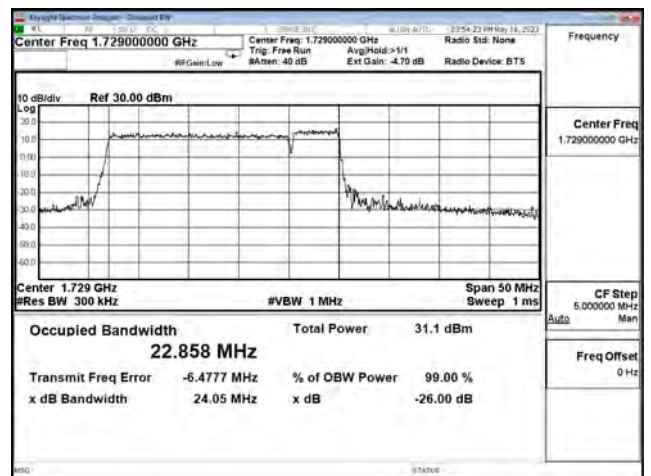

LTE CA Band 66C\_QPSK\_CH132072+CH132189\_20M+5M\_100RB0+25RB0

LTE CA Band 66C\_QPSK\_CH132397+CH132514\_20M+5M\_100RB0+25RB0

LTE CA Band 66C\_QPSK\_CH132522+CH132639\_20M+5M\_100RB0+25RB0

LTE CA Band 66C\_16-QAM\_CH132072+CH132189\_20M+5M\_100RB0+25RB0