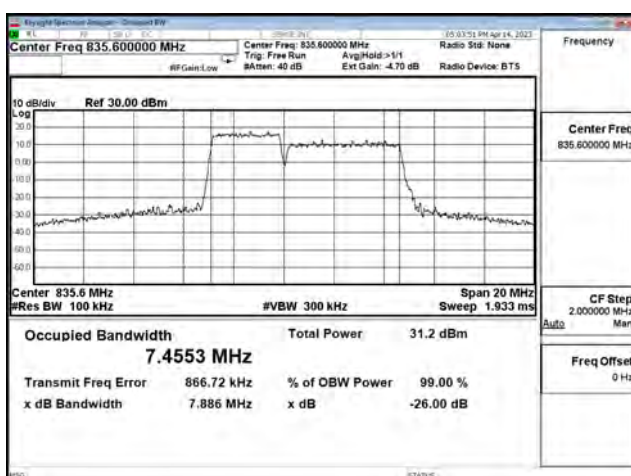

LTE CA Band 5B_256-QAM_CH20501+CH20540_3M+5M_15RB0+25RB0