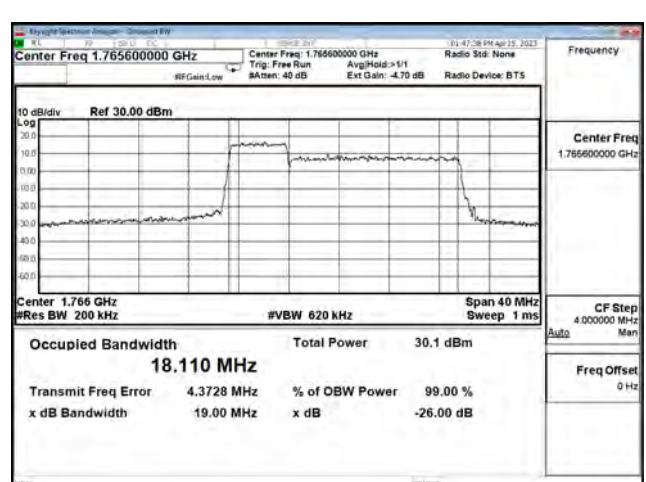

LTE CA Band 66B_256-QAM_CH132504+CH132597_5M+15M_25RB0+75RB0