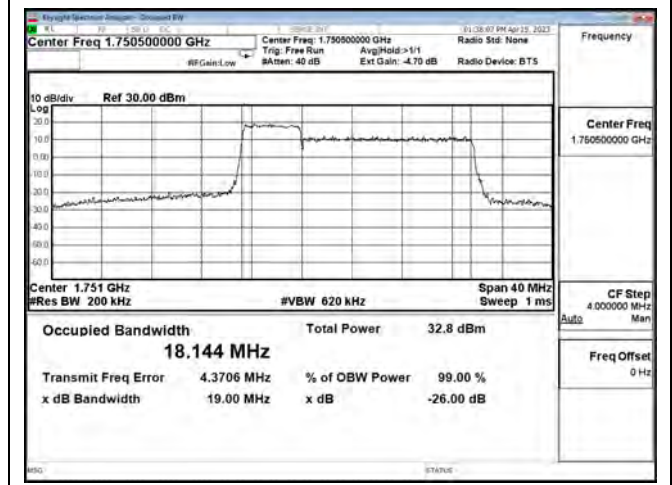

LTE CA Band 66B_QPSK_CH132353+CH132446_5M+15M_25RB0+75RB0