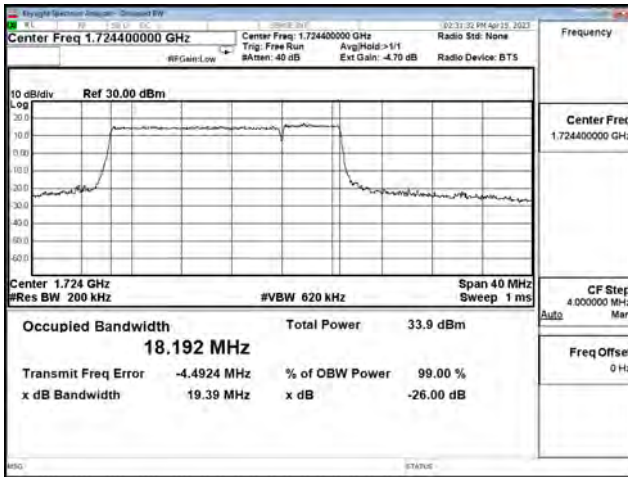

LTE CA Band 66B_QPSK_CH132047+CH132140_15M+5M_75RB0+25RB0