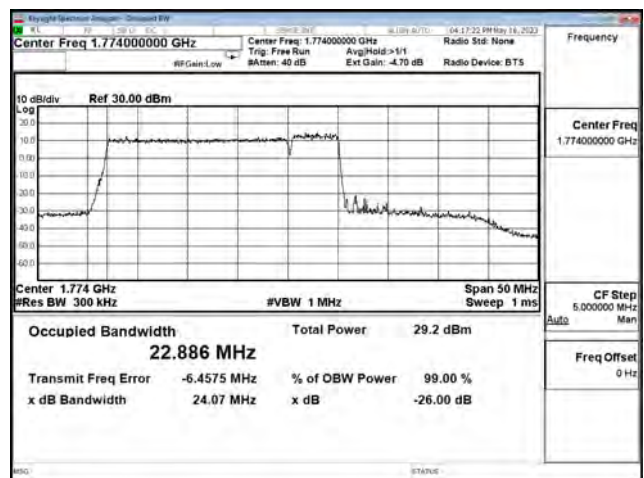

LTE CA Band 66C\_64-QAM\_CH132522+CH132639\_20M+5M\_100RB0+25RB0

LTE CA Band 66C\_256-QAM\_CH132072+CH132189\_20M+5M\_10RB0+25RB0

LTE CA Band 66C\_256-QAM\_CH132397+CH132514\_20M+5M\_100RB0+25RB0

LTE CA Band 66C\_256-QAM\_CH132522+CH132639\_20M+5M\_100RB0+25RB0