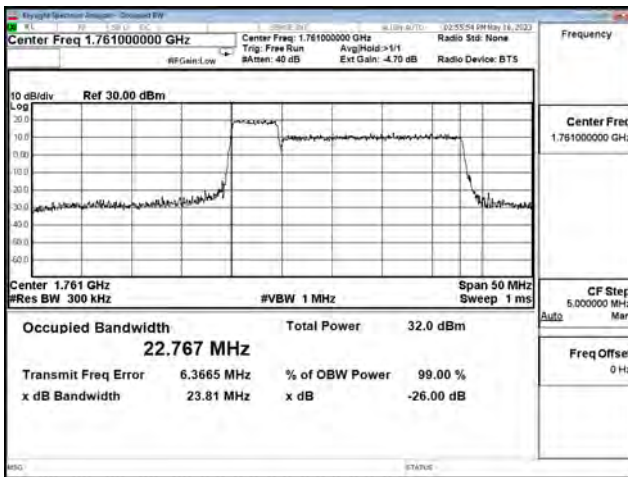

LTE CA Band 66C\_QPSK\_H132005+CH132122\_5M+20M\_25RB0+100RB0

LTE CA Band 66C\_QPSK\_CH132330+CH132447\_5M+20M\_25RB0+100RB0

LTE CA Band 66C\_QPSK\_CH132455+CH132572\_5M+20M\_25RB0+100RB0

LTE CA Band 66C\_16-QAM\_CH132005+CH132122\_5M+20M\_25RB0+100RB0