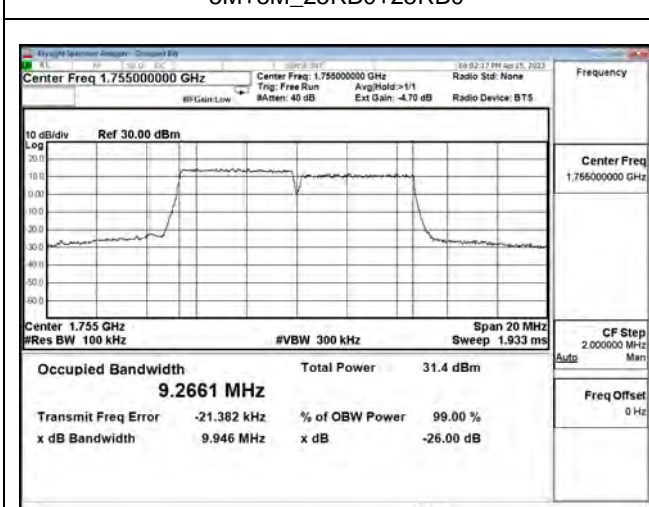

LTE CA Band 66B_256-QAM_CH132398+CH132446_5M+5M_25RB0+25RB0