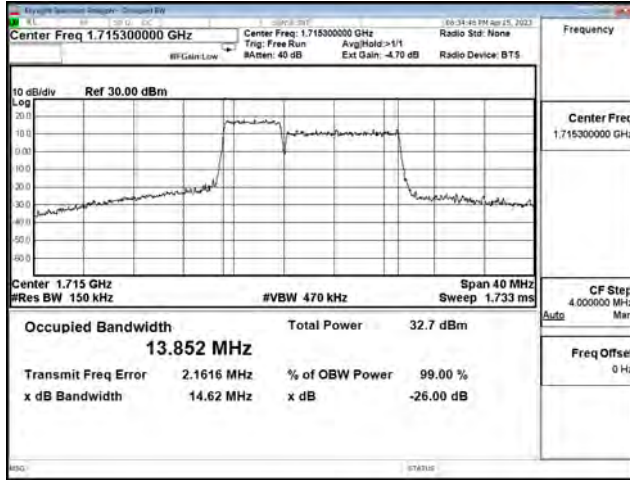

LTE CA Band 66B_QPSK_CH132000+CH132072_5M+10M_25RB0+50RB0