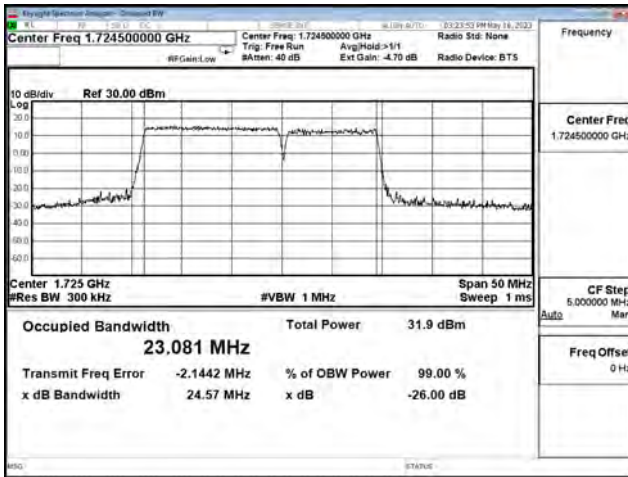

LTE CA Band 66C_QPSK_CH132047+CH132167_15M+10M_75RB0+50RB0