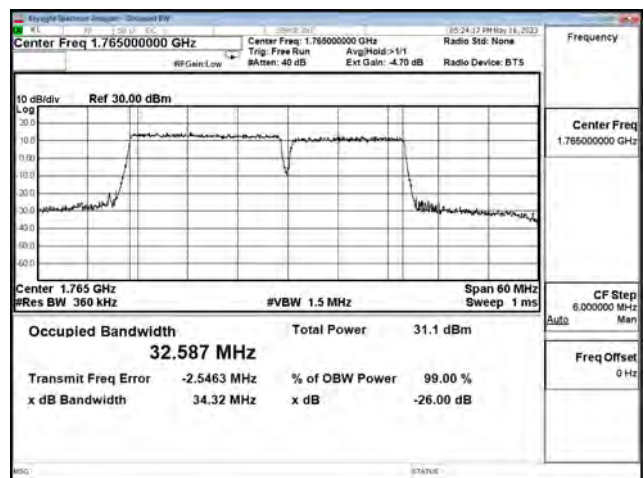

LTE CA Band 66C_16-QAM_CH132423+CH132594_20M+15M_100RB0+75RB0