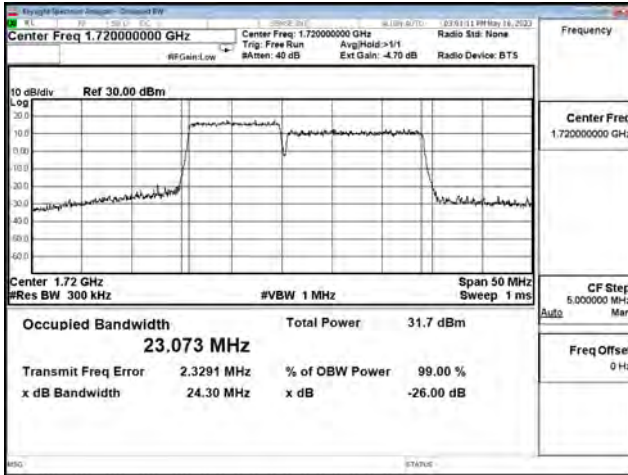

LTE CA Band 66C_QPSK_CH132025+CH132145_10M+15M_50RB0+75RB0