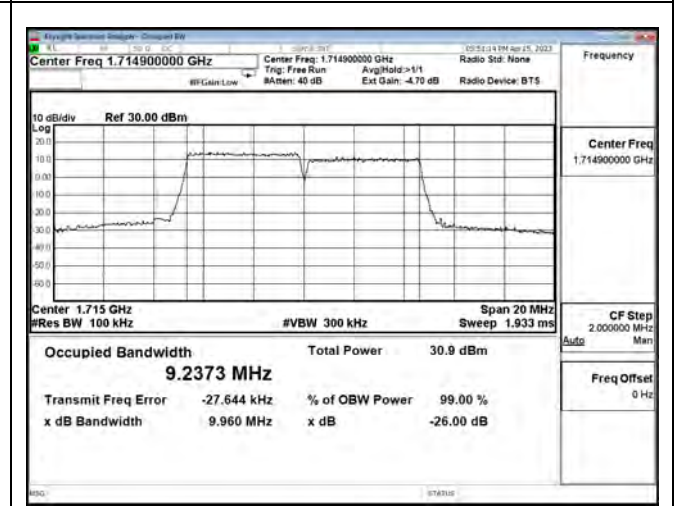

LTE CA Band 66B_256-QAM_CH131997+CH132045_5M+5M_25RB0+25RB0