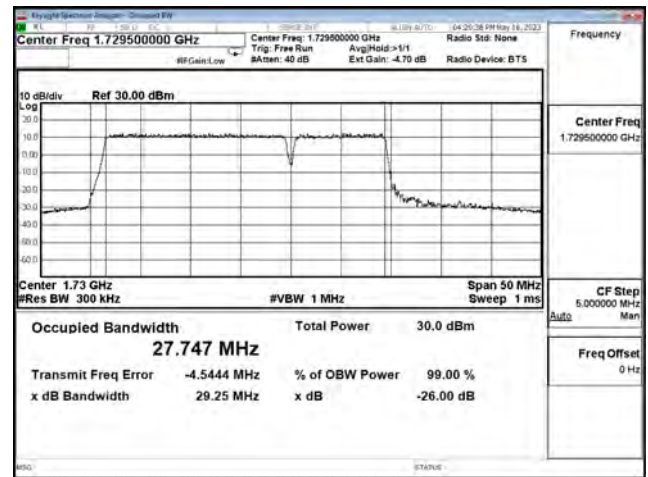

LTE CA Band 66C_256-QAM_CH132072+CH132216_20M+10M_100RB0+50RB0