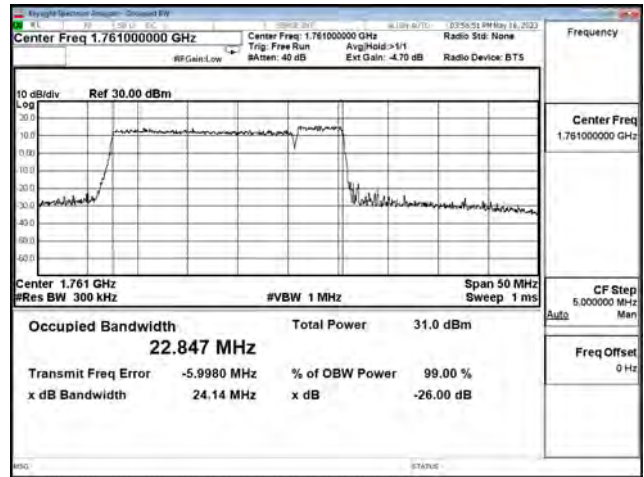

LTE CA Band 66C\_16-QAM\_CH132397+CH132514\_20M+5M\_100RB0+25RB0

LTE CA Band 66C\_16-QAM\_CH132522+CH132639\_20M+5M\_100RB0+25RB0

LTE CA Band 66C\_64-QAM\_CH132072+CH132189\_20M+5M\_100RB0+25RB0

LTE CA Band 66C\_64-QAM\_CH132397+CH132514\_20M+5M\_100RB0+25RB0