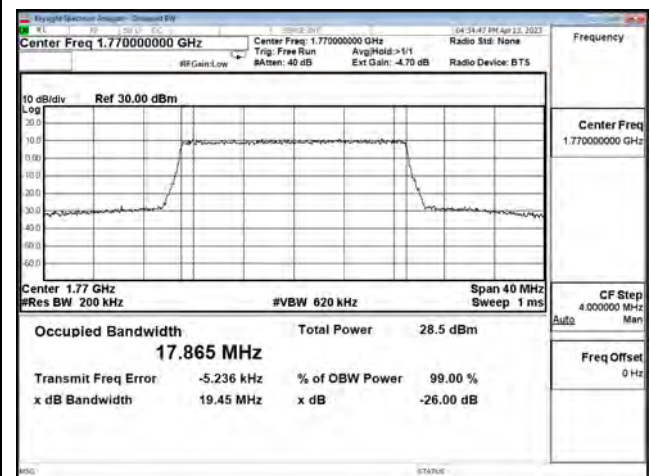

LTE Band 66_256QAM_CH132572_20M_100RB0