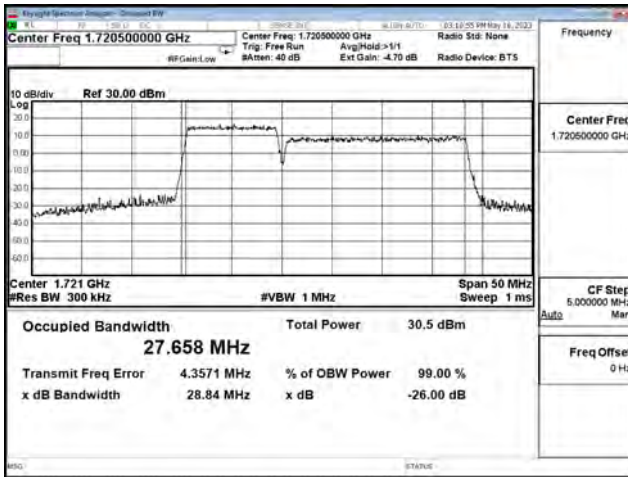

LTE CA Band 66C_64-QAM_CH132027+CH132171_10M+20M_50RB0+100RB0