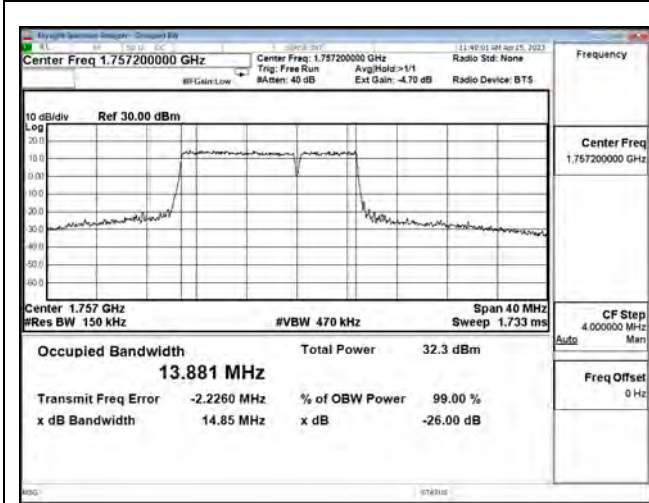

LTE CA Band 66B_16-QAM_CH132397+CH132469_10M+5M_50RB0+25RB0