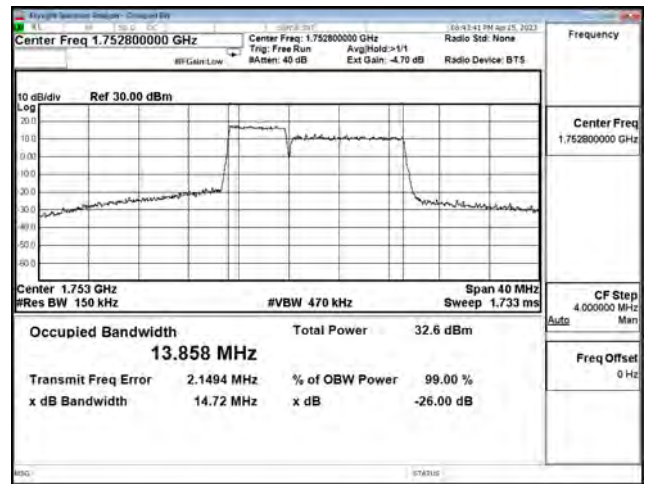

LTE CA Band 66B\_16-QAM\_CH132375+CH132447\_5M+10M\_25RB0+50RB0

LTE CA Band 66B\_16-QAM\_CH132550+CH132662\_5M+10M\_25RB0+50RB0

LTE CA Band 66B\_64-QAM\_CH132000+CH132072\_5M+10M\_25RB0+50RB0

LTE CA Band 66B\_64-QAM\_CH132375+CH132447\_5M+10M\_25RB0+50RB0