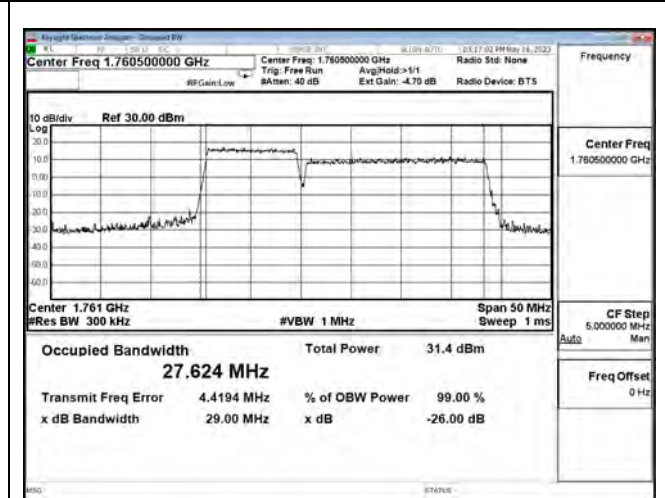

LTE CA Band 66C_16-QAM_CH132428+CH132572_10M+20M_50RB0+100RB0