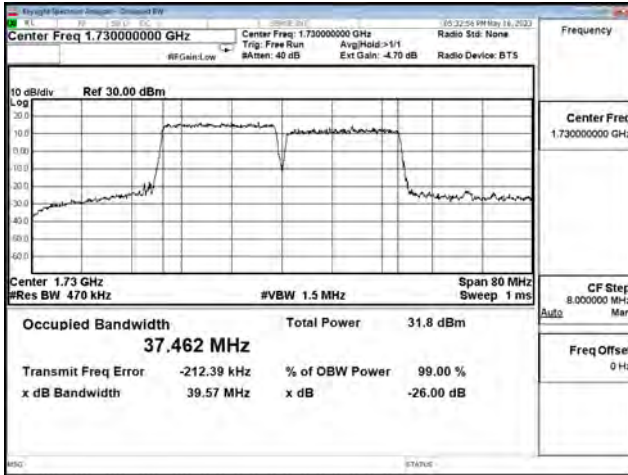

LTE CA Band 66C_QPSK_CH132072+CH132270_20M+20M_100RB0+100RB0