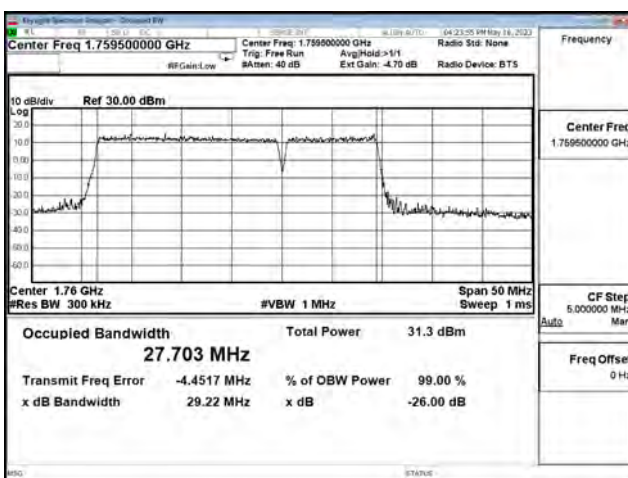

LTE CA Band 66C_16-QAM_CH132373+CH132517_20M+10M_100RB0+50RB0