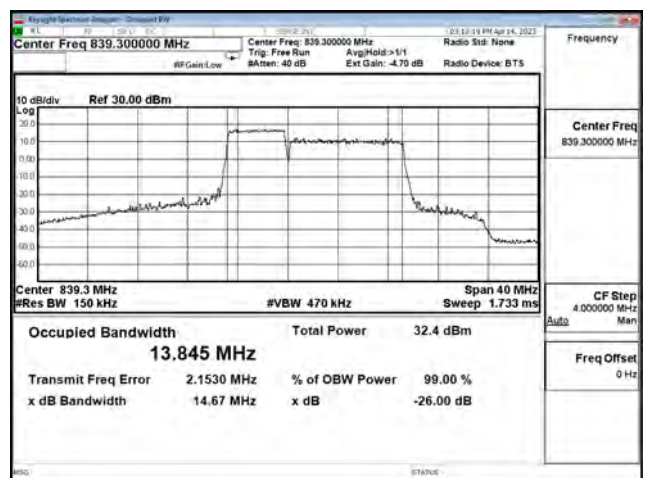

LTE CA Band 5B_16-QAM_CH20528+CH20600_5M+10M_25RB0+50RB0