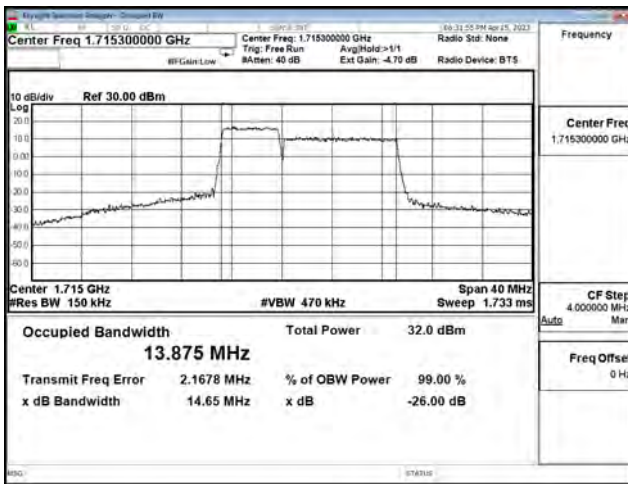

LTE CA Band 66B_64-QAM_CH132000+CH132072_5M+10M_25RB0+50RB0