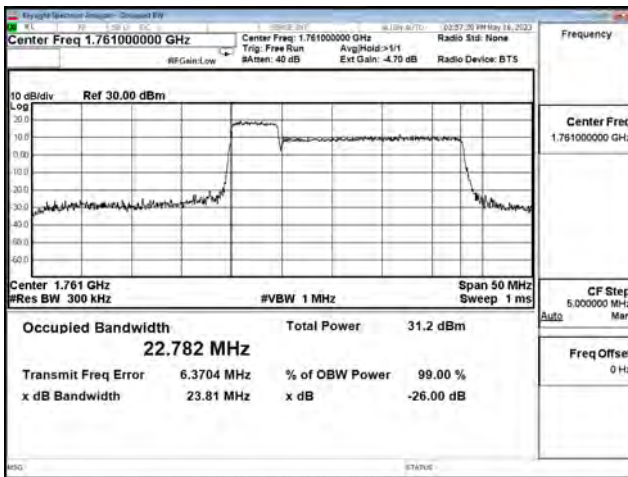

64-QAM_CH132455+CH132572_5M+20M_25RB0+100RB0