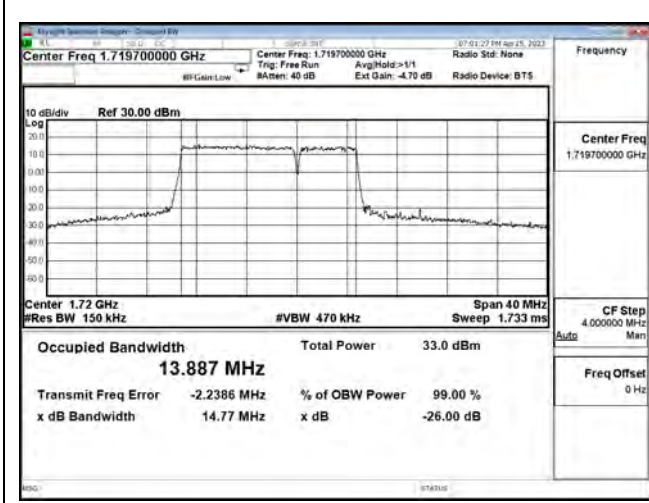

LTE CA Band 66B_QPSK_CH132022+CH132094_10M+5M_50RB0+25RB0