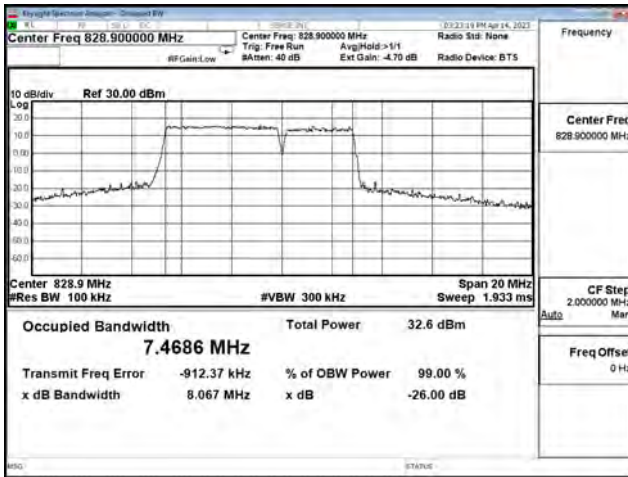

LTE CA Band 5B\_256-QAM\_CH20501+CH20540\_3M+5M\_15RB0+25RB0

LTE CA Band 5B\_256-QAM\_CH20586+CH20625\_3M+5M\_15RB0+25RB0

LTE CA Band 5B\_64-QAM\_CH20425+CH20464\_5M+3M\_25RB0+15RB0

LTE CA Band 5B\_64-QAM\_CH20510+CH20549\_5M+3M\_25RB0+15RB0