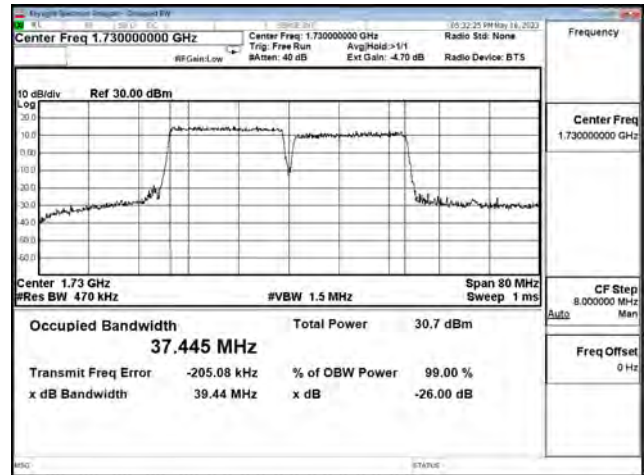

LTE CA Band 66C\_QPSK\_CH132072+CH132270\_20M+20M\_100RB0+100RB0

LTE CA Band 66C\_QPSK\_CH132323+CH132521\_20M+20M\_100RB0+100RB0

LTE CA Band 66C\_QPSK\_CH132374+CH132572\_20M+20M\_100RB0+100RB0

LTE CA Band 66C\_16-QAM\_CH132072+CH132270\_20M+20M\_100RB0+100RB0