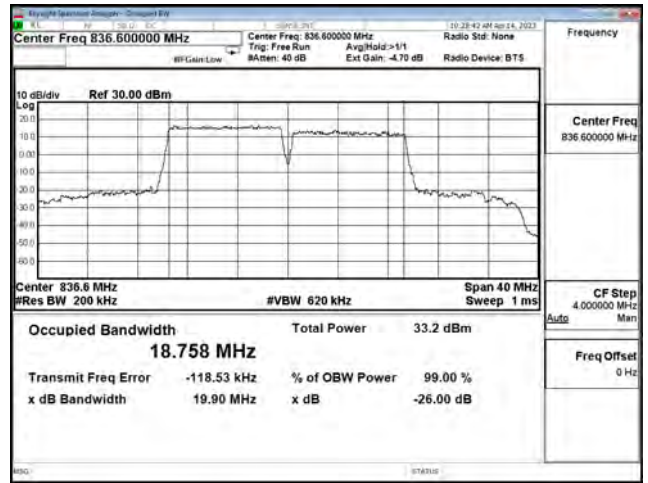

LTE CA Band 5B_QPSK_CH20476+CH20575_10M+10M_50RB0+50RB0