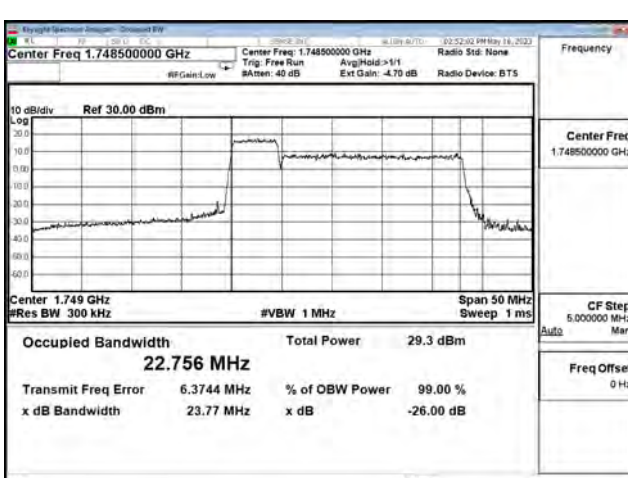

LTE CA Band 66C_256-QAM_CH132330+CH132447_5M+20M_25RB0+100RB0