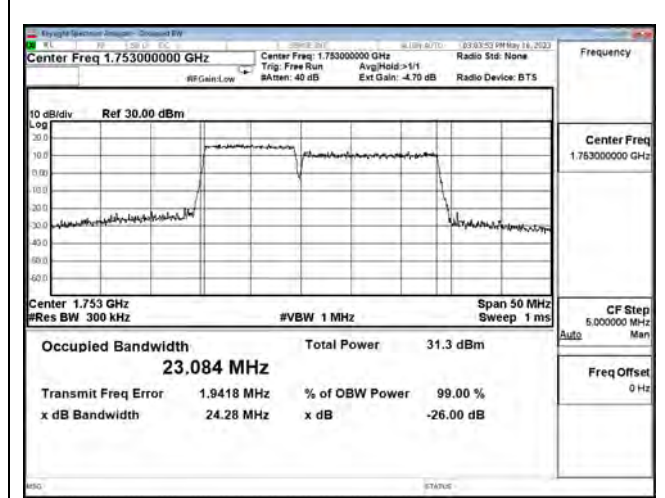

LTE CA Band 66C\_16-QAM\_CH132351+CH132471\_10M+15M\_50RB0+75RB0

LTE CA Band 66C\_16-QAM\_CH132477+CH132597\_10M+15M\_50RB0+75RB0

LTE CA Band 66C\_64-QAM\_CH132025+CH132145\_10M+15M\_50RB0+75RB0

LTE CA Band 66C\_64-QAM\_CH132351+CH132471\_10M+15M\_50RB0+75RB0