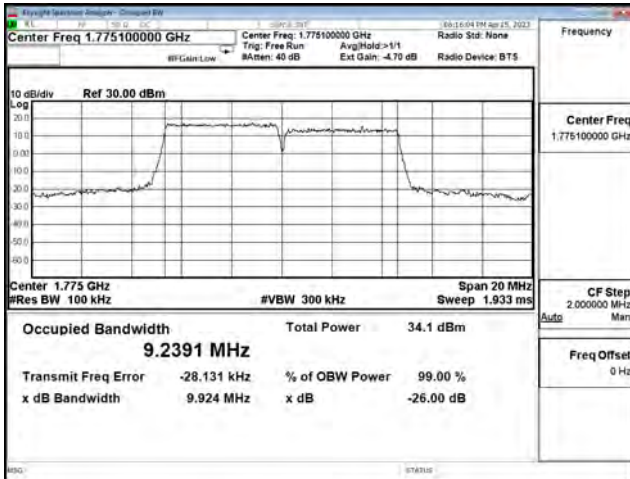

LTE CA Band 66B_QPSK_CH132599+CH132647_5M+5M_25RB0+25RB0