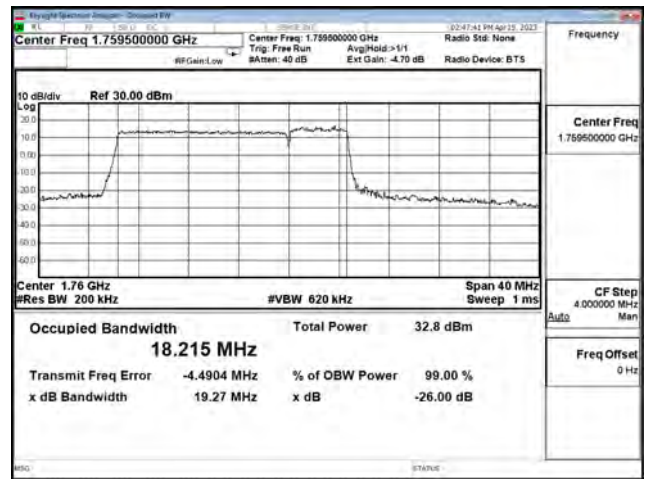

LTE CA Band 66B\_16-QAM\_CH132398+CH132491\_15M+5M\_75RB0+25RB0

LTE CA Band 66B\_16-QAM\_CH132549+CH132642\_15M+5M\_75RB0+25RB0

LTE CA Band 66B\_64-QAM\_CH132047+CH132140\_15M+5M\_75RB0+25RB0

LTE CA Band 66B\_64-QAM\_CH132398+CH132491\_15M+5M\_75RB0+25RB0