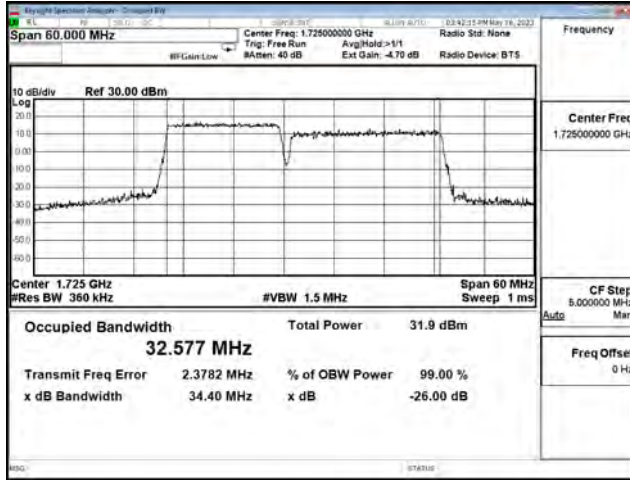

LTE CA Band 66C_QPSK_CH132050+CH132221_15M+20M_75RB0+100RB0