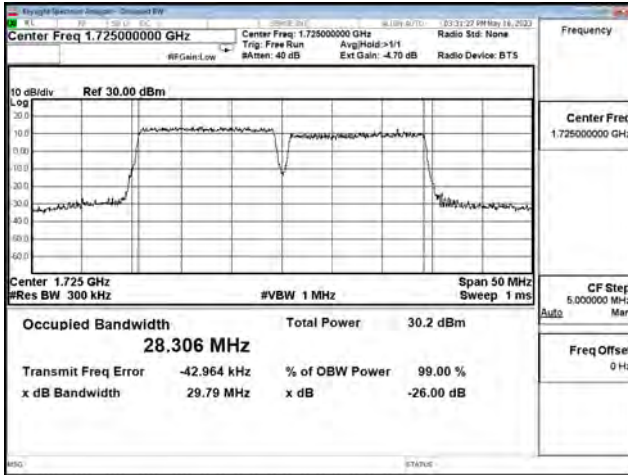

LTE CA Band 66C\_16-QAM\_7CH132347+CH132497\_15M+15M\_75RB0+75RB0

LTE CA Band 66C\_16-QAM\_7CH132447+CH132597\_15M+15M\_5RB0+75RB0

LTE CA Band 66C\_64-QAM\_CH132047+CH132197\_15M+15M\_75RB0+75RB0

LTE CA Band 66C\_64-QAM\_CH132347+CH132497\_15M+15M\_75RB0+75RB0