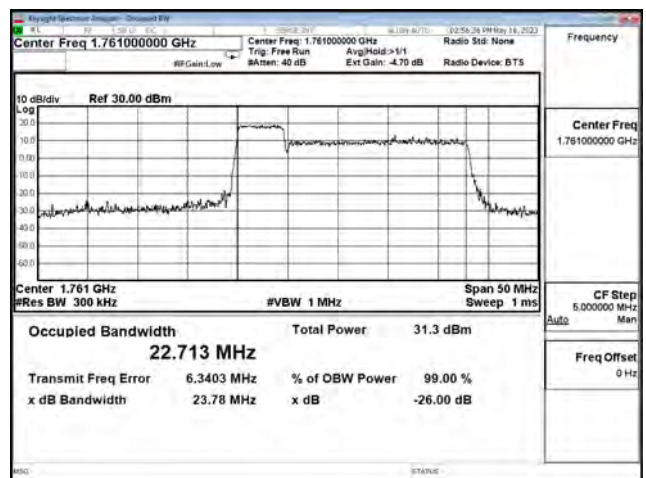

LTE CA Band 66C_16-QAM_CH132455+CH132572_5M+20M_25RB0+100RB0