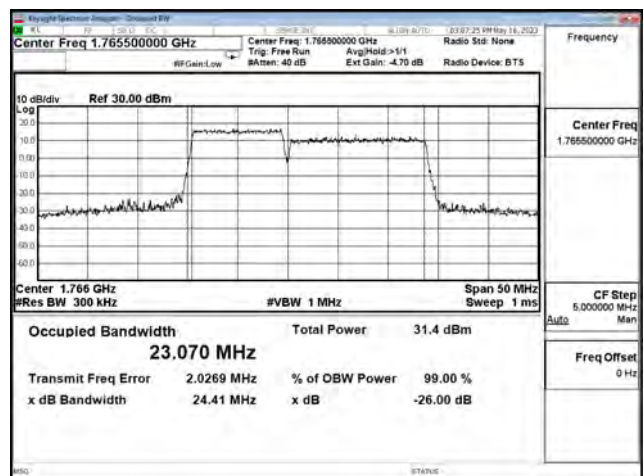

LTE CA Band 66C_16-QAM_CH132477+CH132597_10M+15M_50RB0+75RB0