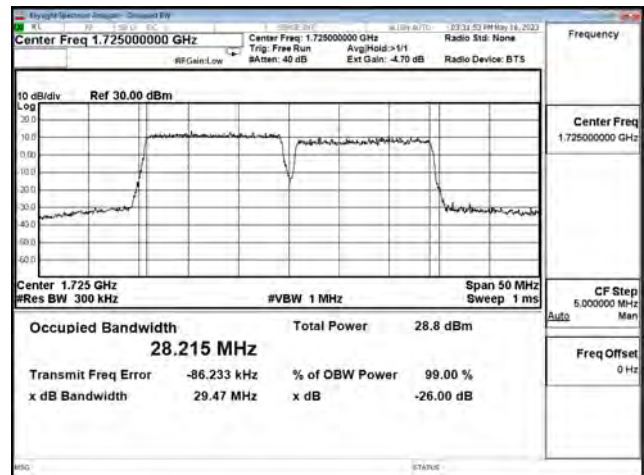

LTE CA Band 66C_256-QAM_CH132047+CH132197_15M+15M_75RB0+75RB0