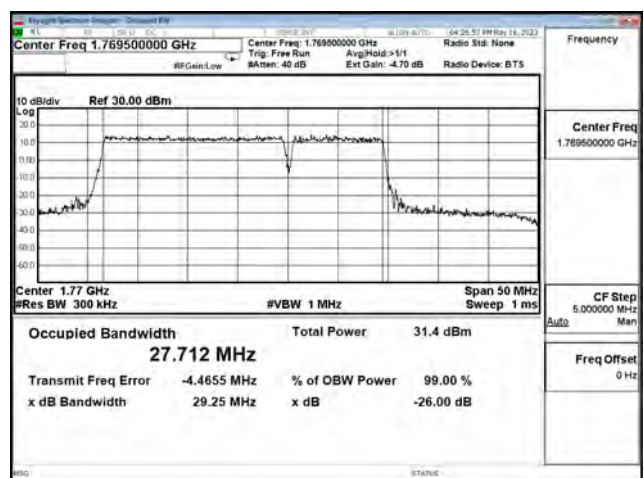

LTE CA Band 66C_16-QAM_CH132473+CH132617_20M+10M_100RB0+50RB0