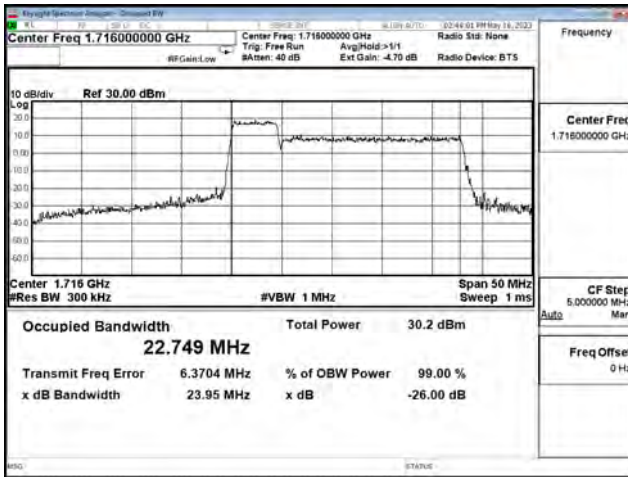

LTE CA Band 66C\_16-QAM\_CH132330+CH132447\_5M+20M\_25RB0+100RB0

LTE CA Band 66C\_16-QAM\_CH132455+CH132572\_5M+20M\_25RB0+100RB0

LTE CA Band 66C\_64-QAM\_CH132005+CH132122\_5M+20M\_25RB0+100RB0

LTE CA Band 66C\_64-QAM\_CH132330+CH132447\_5M+20M\_25RB0+100RB0