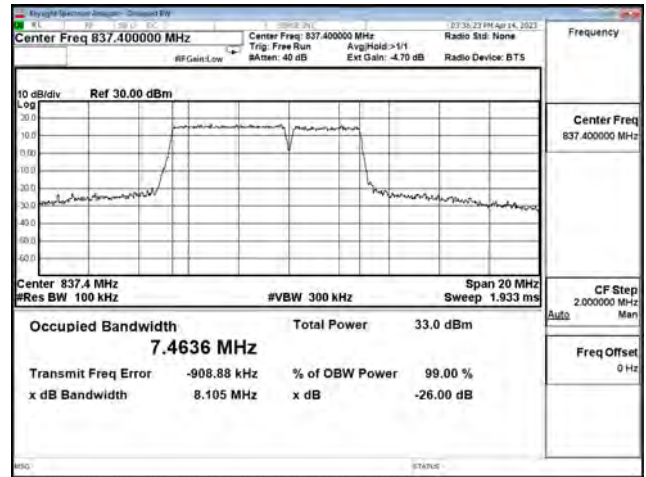

LTE CA Band 5B\_256-QAM\_CH20501+CH20540\_3M+5M\_15RB0+25RB0

LTE CA Band 5B\_256-QAM\_CH20586+CH20625\_3M+5M\_15RB0+25RB0

LTE CA Band 5B\_64-QAM\_CH20425+CH20464\_5M+3M\_25RB0+15RB0

LTE CA Band 5B\_64-QAM\_CH20510+CH20549\_5M+3M\_25RB0+15RB0