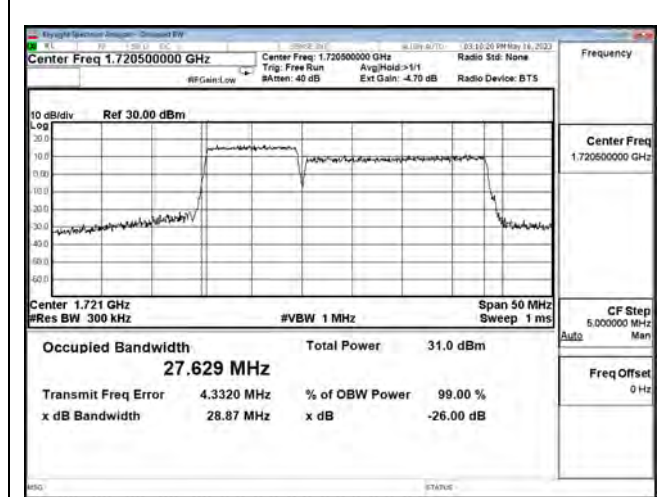

LTE CA Band 66C\_QPSK\_CH132027+CH132171\_10M+20M\_50RB0+100RB0

LTE CA Band 66C\_QPSK\_CH132328+CH132472\_10M+20M\_50RB0+100RB0

LTE CA Band 66C\_QPSK\_CH132428+CH132572\_10M+20M\_50RB0+100RB0

LTE CA Band 66C\_16-QAM\_CH132027+CH132171\_10M+20M\_50RB0+100RB0