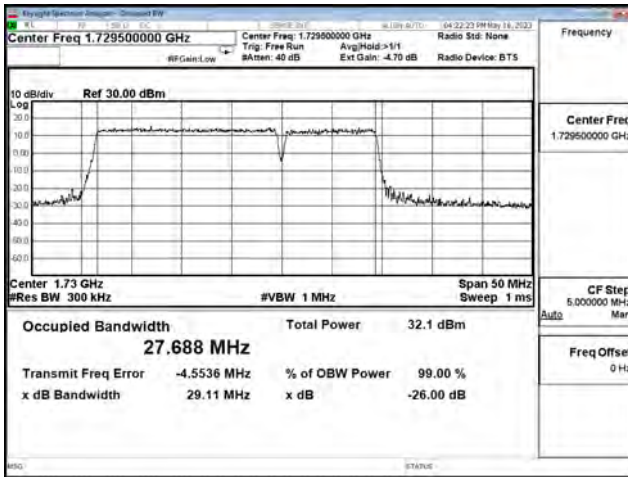

LTE CA Band 66C_QPSK_CH132072+CH132216_20M+10M_100RB0+50RB0