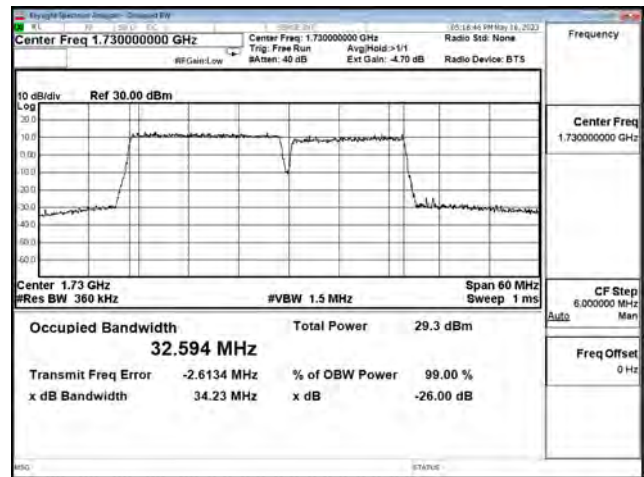

LTE CA Band 66C_256-QAM_CH132072+CH132243_20M+15M_100RB0+75RB0