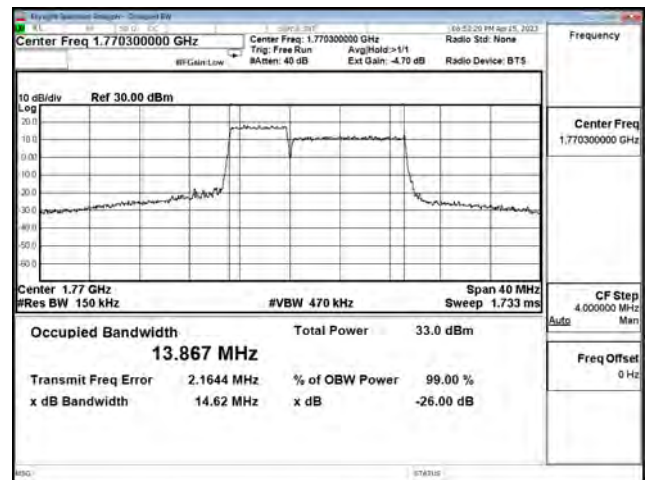

LTE CA Band 66B_16-QAM_CH132550+CH132662_5M+10M_25RB0+50RB0