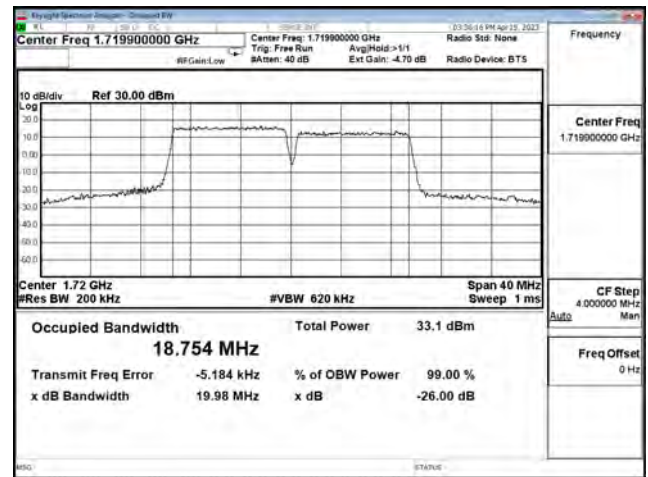

LTE CA Band 66B\_QPSK\_CH132022+CH132121\_10M+10M\_50RB0+50RB0

LTE CA Band 66B\_QPSK\_CH132373+CH132472\_10M+10M\_50RB0+50RB0

LTE CA Band 66B\_QPSK\_CH132523+CH132622\_10M+10M\_50RB0+50RB0

LTE CA Band 66B\_16-QAM\_CH132022+CH132121\_10M+10M\_50RB0+50RB0