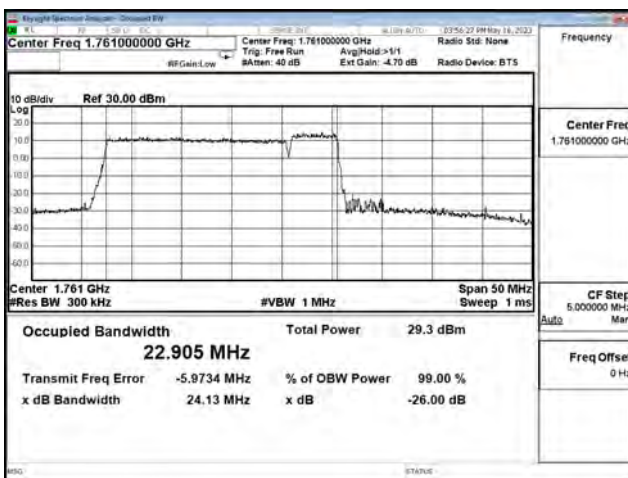

LTE CA Band 66C_256-QAM_CH132397+CH132514_20M+5M_100RB0+25RB0