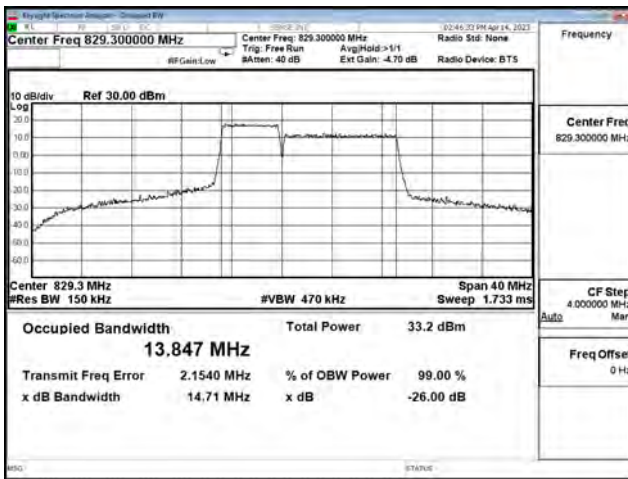

LTE CA Band 5B\_16-QAM\_CH20478+CH20550\_5M+10M\_25RB0+50RB0

LTE CA Band 5B\_16-QAM\_CH20528+CH20600\_5M+10M\_25RB0+50RB0

LTE CA Band 5B\_64-QAM\_CH20428+CH20500\_5M+10M\_25RB0+50RB0

LTE CA Band 5B\_64-QAM\_CH20478+CH20550\_5M+10M\_25RB0+50RB0