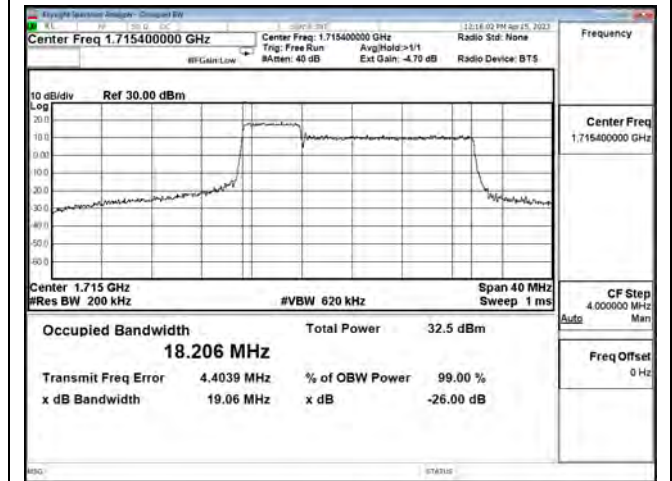

LTE CA Band 66B\_QPSK\_CH132002+CH132095\_5M+15M\_25RB0+75RB0

LTE CA Band 66B\_QPSK\_CH132353+CH132446\_5M+15M\_25RB0+75RB0

LTE CA Band 66B\_QPSK\_CH132504+CH132597\_5M+15M\_25RB0+75RB0

LTE CA Band 66B\_16-QAM\_CH132002+CH132095\_5M+15M\_25RB0+75RB0