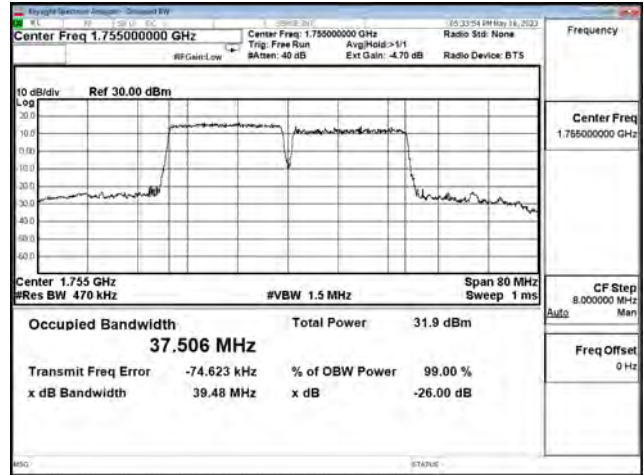

LTE CA Band 66C_QPSK_CH132323+CH132521_20M+20M_100RB0+100RB0