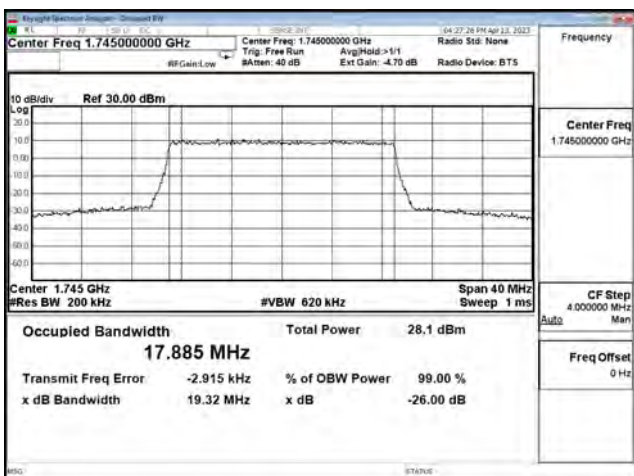

LTE Band 66\_64QAM\_CH132072\_20M\_100RB0

LTE Band 66\_64QAM\_CH132322\_20M\_100RB0

LTE Band 66\_64QAM\_CH132572\_20M\_100RB0

LTE Band 66\_256QAM\_CH132072\_20M\_100RB0

LTE Band 66\_256QAM\_CH132322\_20M\_100RB0