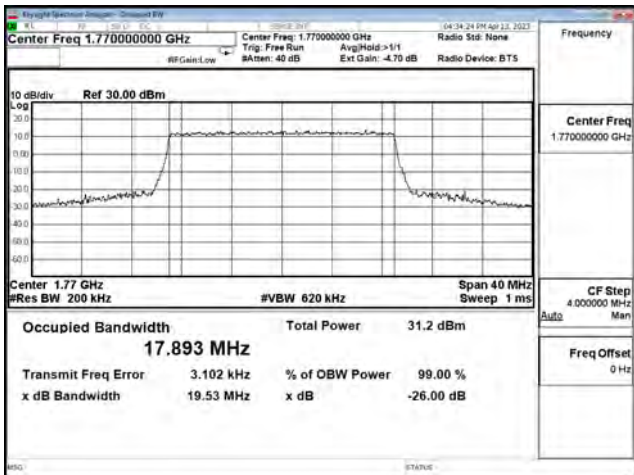

LTE Band 66\_64QAM\_CH132072\_20M\_100RB0

LTE Band 66\_64QAM\_CH132322\_20M\_100RB0

LTE Band 66\_64QAM\_CH132572\_20M\_100RB0

LTE Band 66\_256QAM\_CH132072\_20M\_100RB0

LTE Band 66\_256QAM\_CH132322\_20M\_100RB0