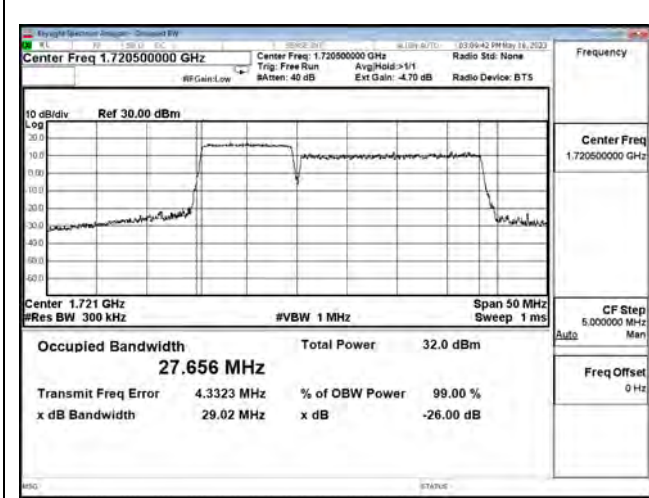

LTE CA Band 66C_QPSK_CH132027+CH132171_10M+20M_50RB0+100RB0