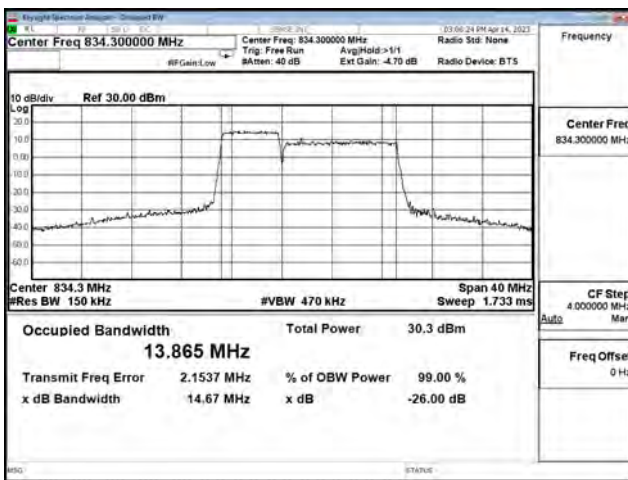

LTE CA Band 5B_256-QAM_CH20478+CH20550_5M+10M_25RB0+50RB0