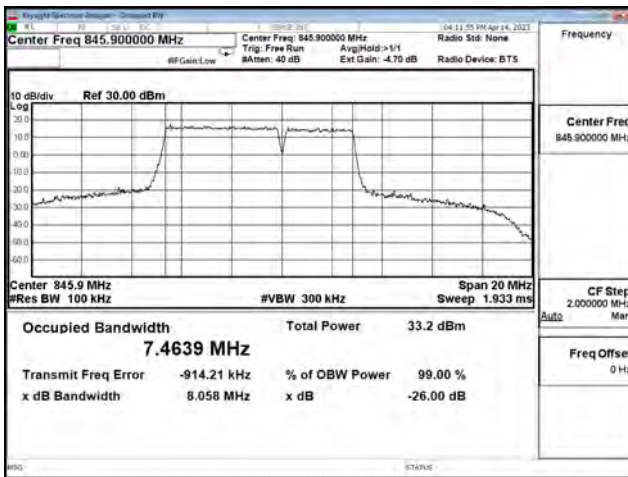

LTE CA Band 5B_64-QAM_CH20595+CH20634_5M+3M_25RB0+15RB0