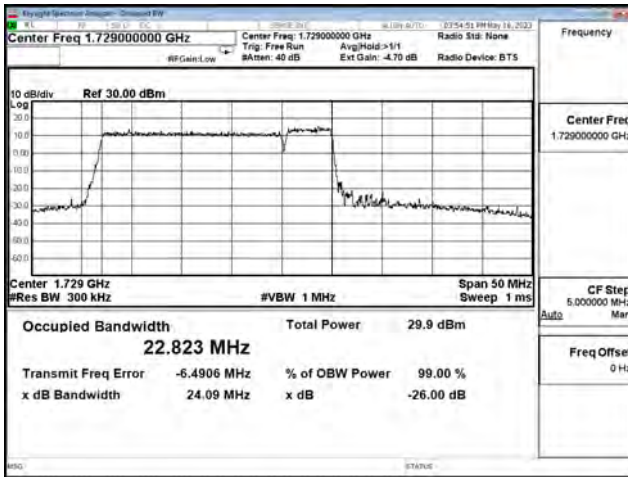

LTE CA Band 66C\_16-QAM\_CH132397+CH132514\_20M+5M\_100RB0+25RB0

LTE CA Band 66C\_16-QAM\_CH132522+CH132639\_20M+5M\_100RB0+25RB0

LTE CA Band 66C\_64-QAM\_CH132072+CH132189\_20M+5M\_100RB0+25RB0

LTE CA Band 66C\_64-QAM\_CH132397+CH132514\_20M+5M\_100RB0+25RB0