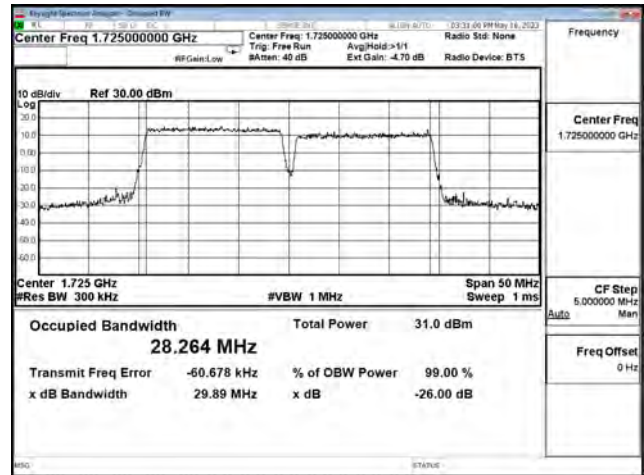

LTE CA Band 66C\_QPSK\_CH132047+CH132197\_15M+15M\_75RB0+75RB0

LTE CA Band 66C\_QPSK\_CH132347+CH132497\_15M+15M\_75RB0+75RB0

LTE CA Band 66C\_QPSK\_CH132447+CH132597\_15M+15M\_75RB0+75RB0

LTE CA Band 66C\_16-QAM\_7CH132047+CH132197\_15M+15M\_75RB0+75RB0