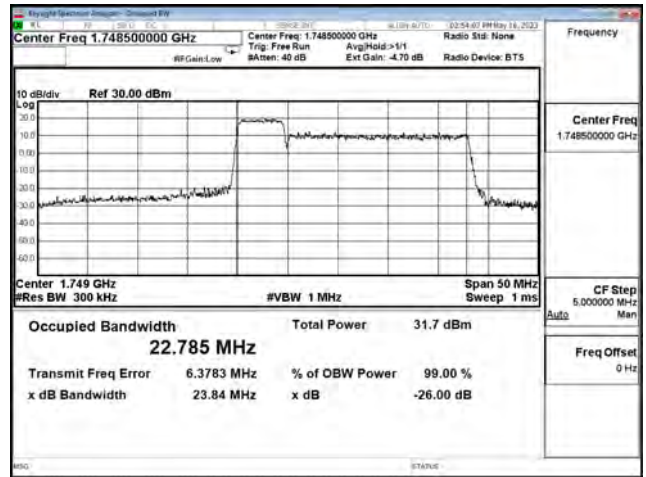

LTE CA Band 66C_QPSK_CH132330+CH132447_5M+20M_25RB0+100RB0