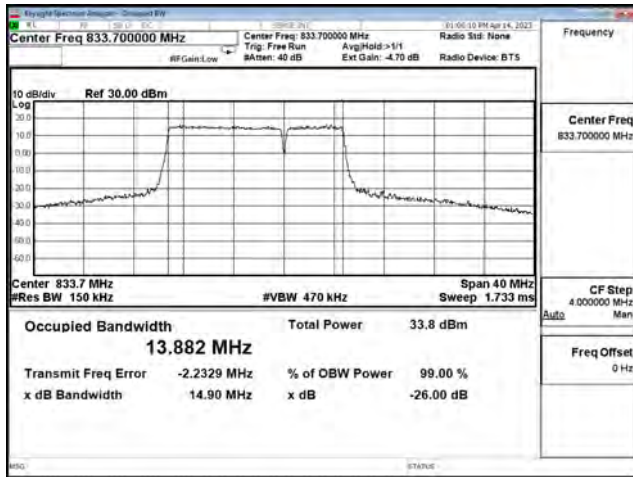

LTE CA Band 5B_QPSK_CH20450+CH20522_10M+5M_50RB0+25RB0