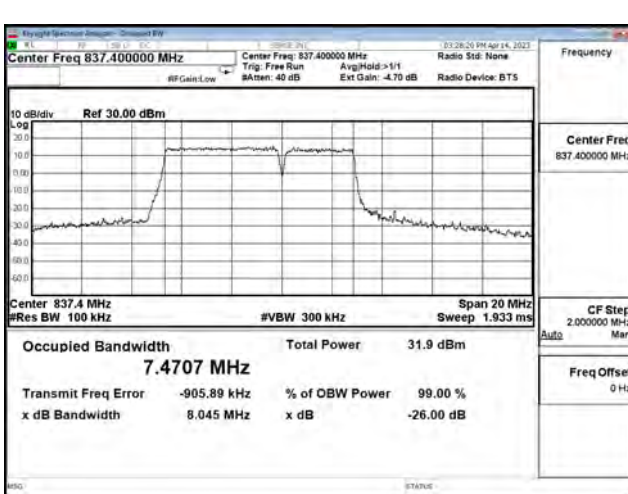

LTE CA Band 5B_256-QAM_CH20510+CH20549_5M+3M_25RB0+15RB0