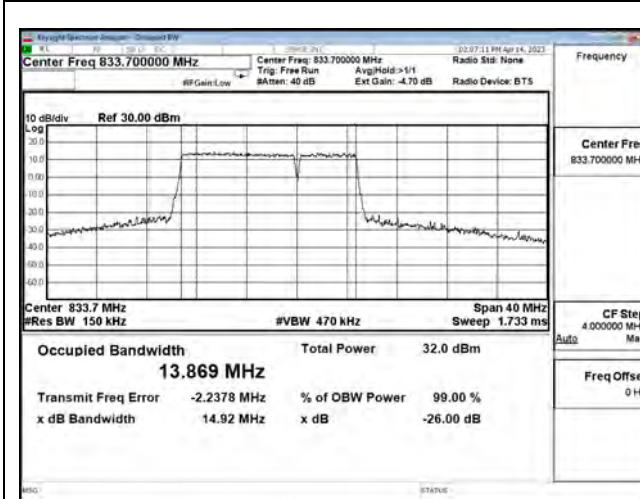

LTE CA Band 5B\_16-QAM\_CH20500+CH20572\_10M+5M\_50RB0+25RB0

LTE CA Band 5B\_16-QAM\_CH20550+CH20622\_10M+5M\_50RB0+25RB0

LTE CA Band 5B\_64-QAM\_CH20450+CH20522\_10M+5M\_50RB0+25RB0

LTE CA Band 5B\_64-QAM\_CH20500+CH20572\_10M+5M\_50RB0+25RB0