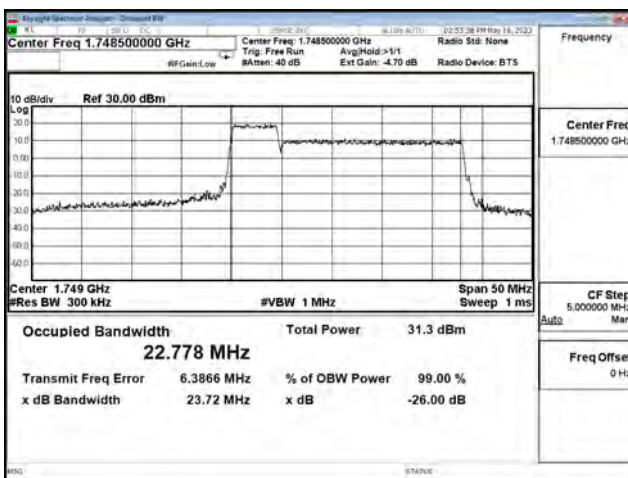

LTE CA Band 66C_16-QAM_CH132330+CH132447_5M+20M_25RB0+100RB0