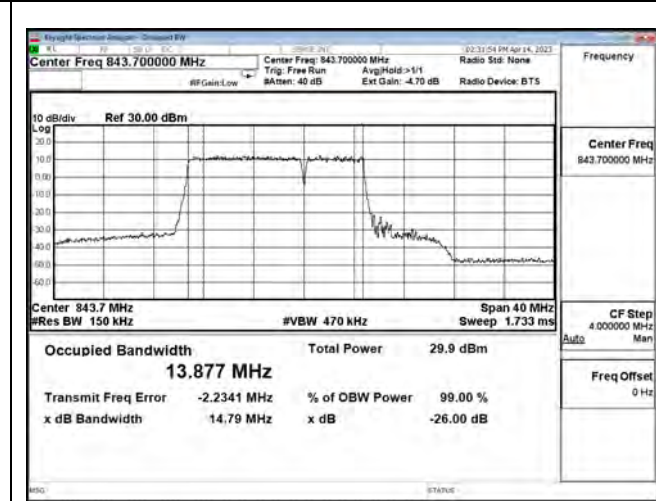

LTE CA Band 5B\_64-QAM\_CH20550+CH20622\_10M+5M\_50RB0+25RB0

LTE CA Band 5B\_256-QAM\_CH20450+CH20522\_10M+5M\_50RB0+25RB0

LTE CA Band 5B\_256-QAM\_CH20500+CH20572\_10M+5M\_50RB0+25RB0

LTE CA Band 5B\_256-QAM\_CH20550+CH20622\_10M+5M\_50RB0+25RB0