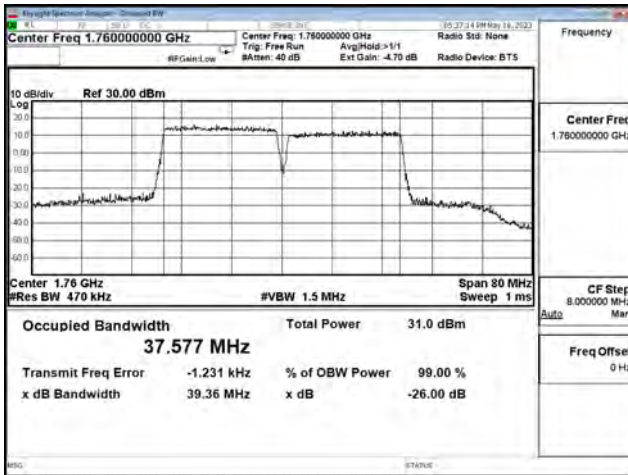

LTE CA Band 66C_64-QAM_CH132374+CH132572_20M+20M_100RB0+100RB0