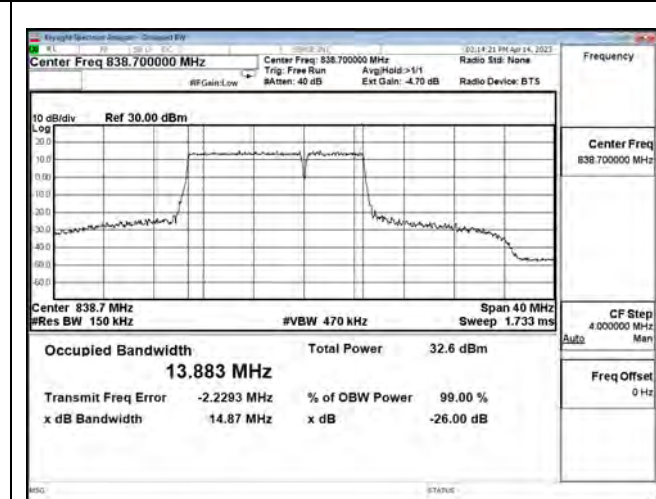

LTE CA Band 5B\_16-QAM\_CH20500+CH20572\_10M+5M\_50RB0+25RB0

LTE CA Band 5B\_16-QAM\_CH20550+CH20622\_10M+5M\_50RB0+25RB0

LTE CA Band 5B\_64-QAM\_CH20450+CH20522\_10M+5M\_50RB0+25RB0

LTE CA Band 5B\_64-QAM\_CH20500+CH20572\_10M+5M\_50RB0+25RB0