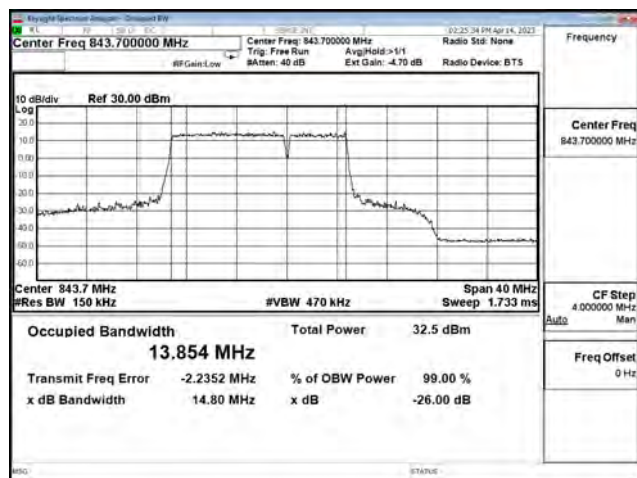

LTE CA Band 5B_16-QAM_CH20550+CH20622_10M+5M_50RB0+25RB0