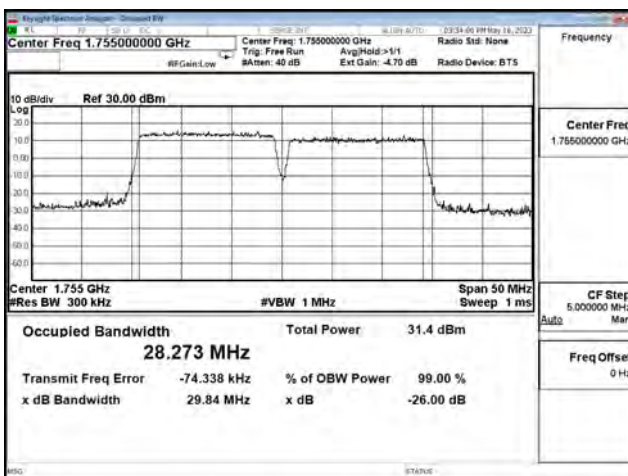

LTE CA Band 66C_16-QAM_7CH132347+CH132497_15M+15M_75RB0+75RB0