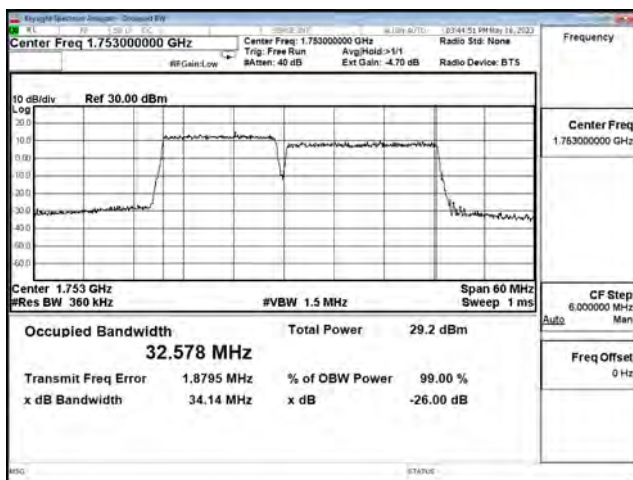

LTE CA Band 66C_256-QAM_CH132325+CH132496_15M+20M_75RB0+100RB0