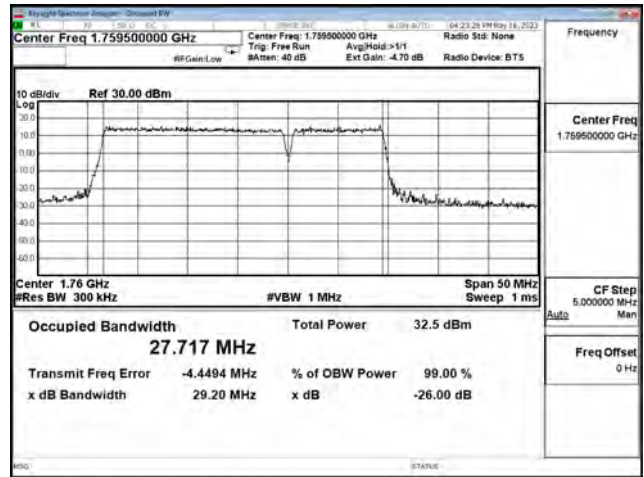

LTE CA Band 66C_QPSK_CH132373+CH132517_20M+10M_100RB0+50RB0