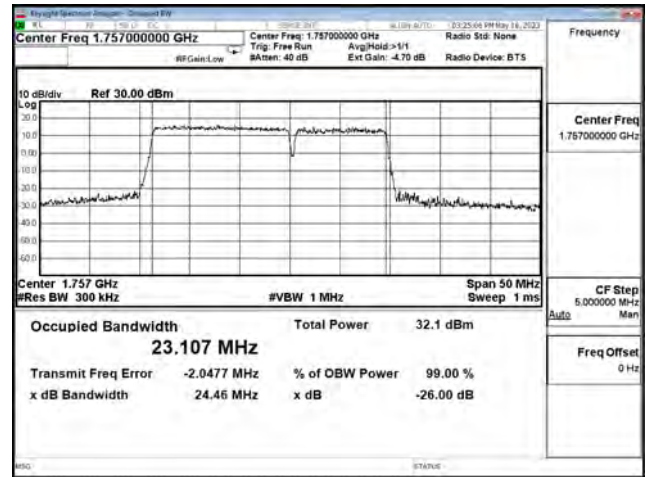

LTE CA Band 66C_QPSK_CH132373+CH132493_15M+10M_75RB0+50RB0