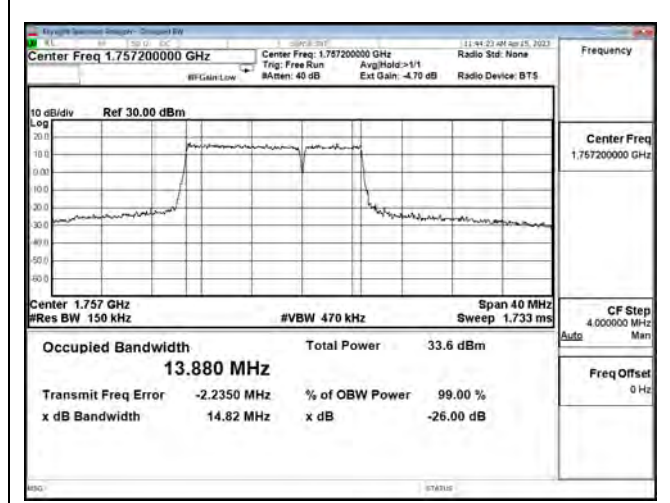

LTE CA Band 66B_QPSK_CH132397+CH132469_10M+5M_50RB0+25RB0