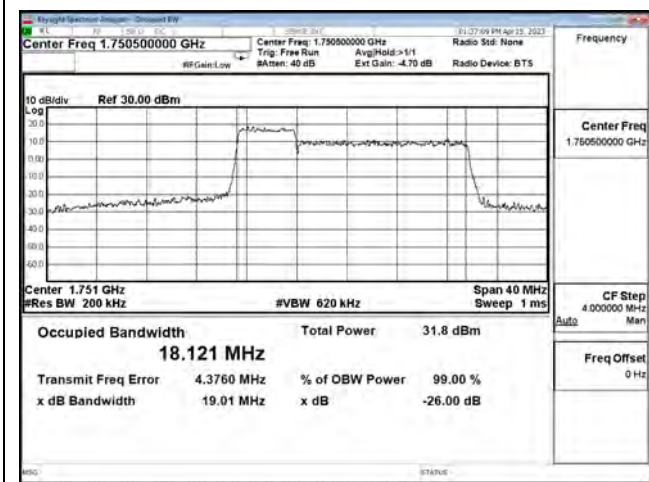

LTE CA Band 66B_16-QAM_CH132353+CH132446_5M+15M_25RB0+75RB0