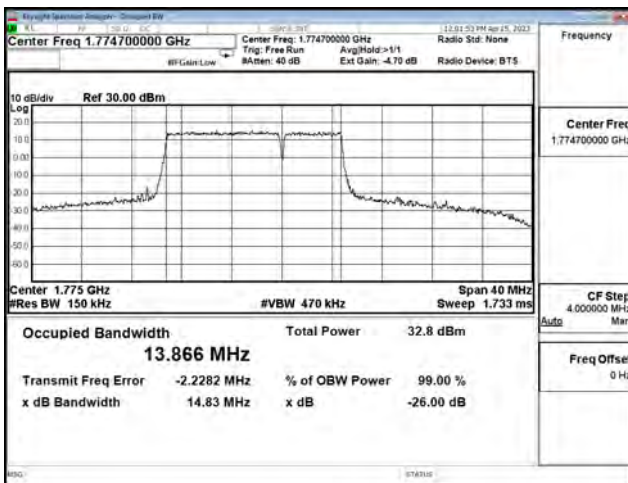

LTE CA Band 66B_64-QAM_CH132572+CH132644_10M+5M_50RB0+25RB0