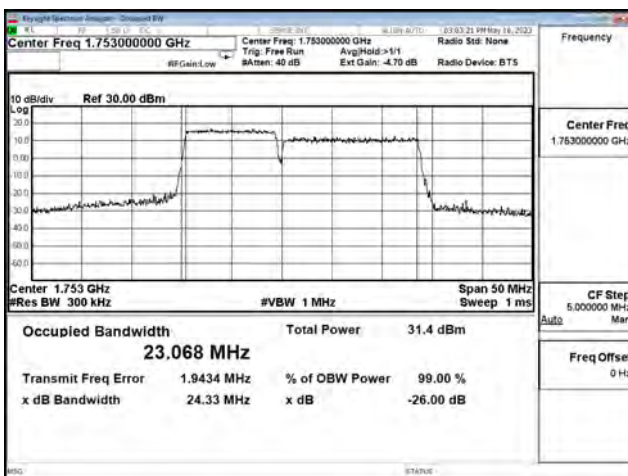

LTE CA Band 66C_16-QAM_CH132351+CH132471_10M+15M_50RB0+75RB0