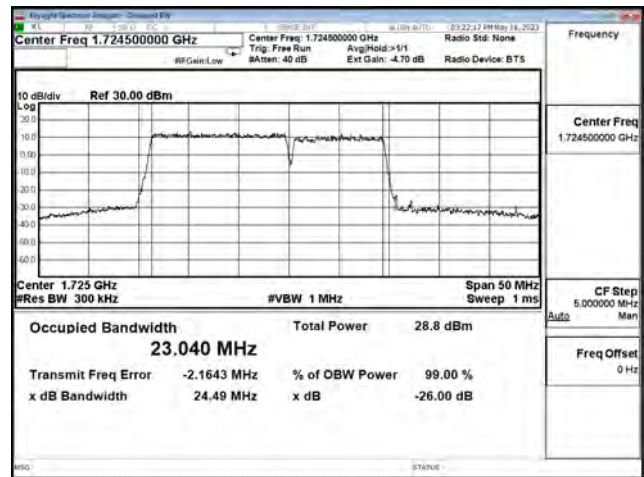

LTE CA Band 66C_256-QAM_CH132047+CH132167_15M+10M_75RB0+50RB0