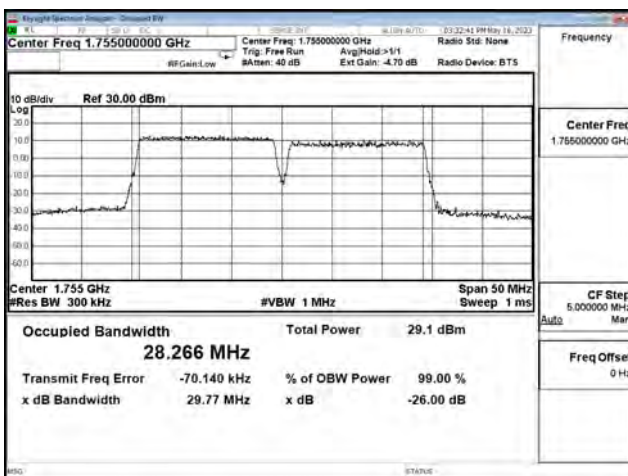

LTE CA Band 66C_256-QAM_CH132347+CH132497_15M+15M_75RB0+75RB0