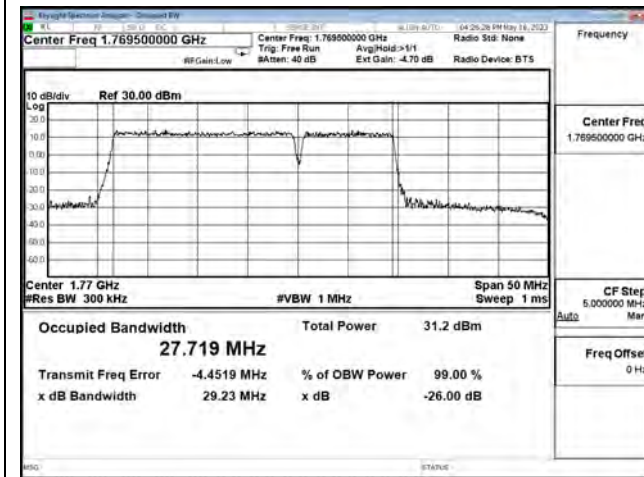

LTE CA Band 66C_64-QAM_CH132473+CH132617_20M+10M_100RB0+50RB0