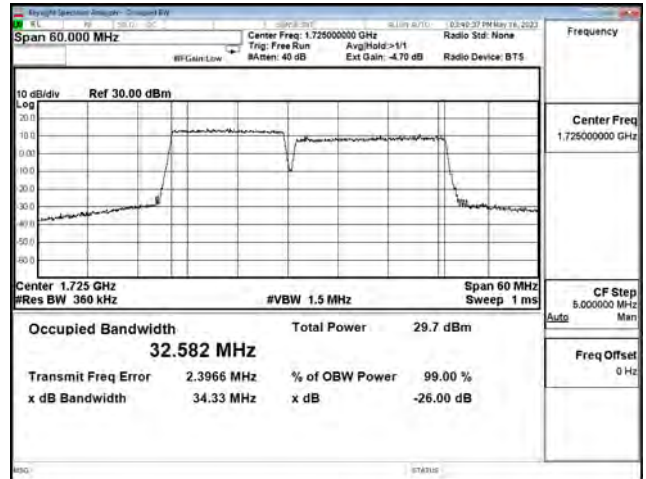

LTE CA Band 66C_256-QAM_CH132050+CH132221_15M+20M_75RB0+100RB0