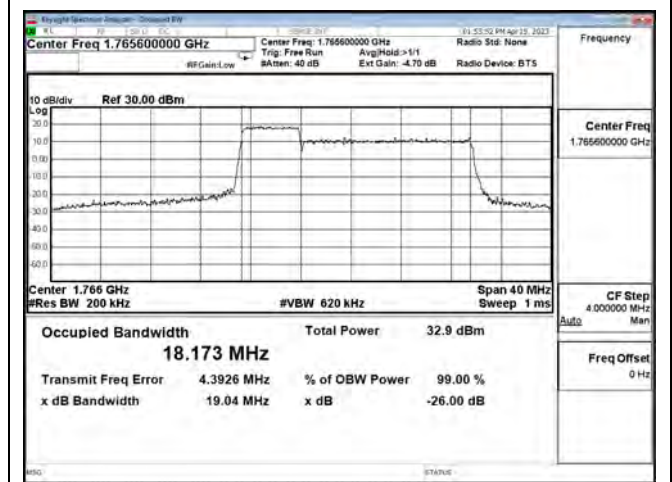

LTE CA Band 66B_16-QAM_CH132504+CH132597_5M+15M_25RB0+75RB0