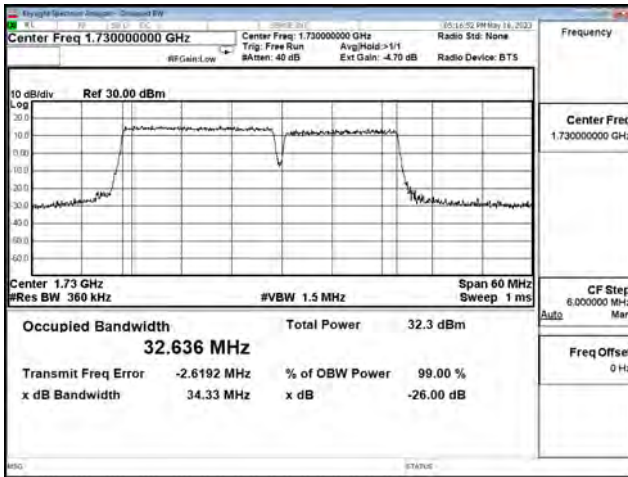

LTE CA Band 66C_QPSK_CH132072+CH132243_20M+15M_100RB0+75RB0