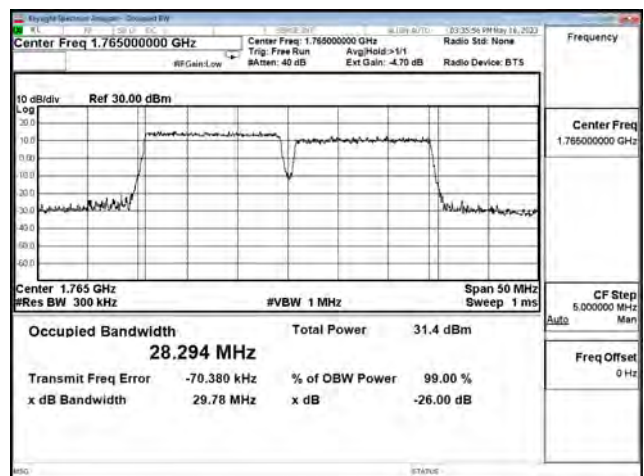

LTE CA Band 66C_16-QAM_7CH132447+CH132597_15M+15M_5RB0+75RB0