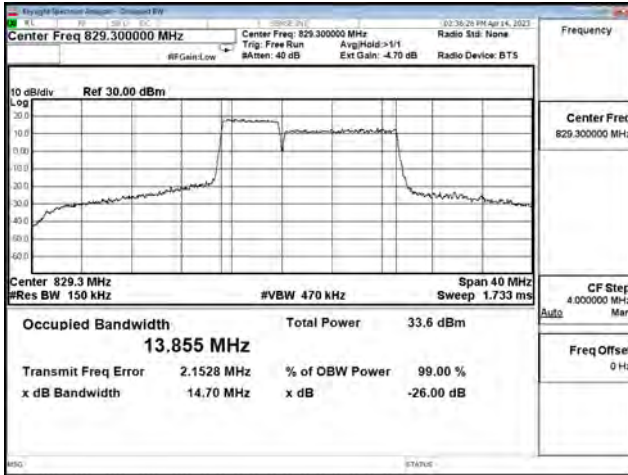

LTE CA Band 5B_QPSK_CH20428+CH20500_5M+10M_25RB0+50RB0