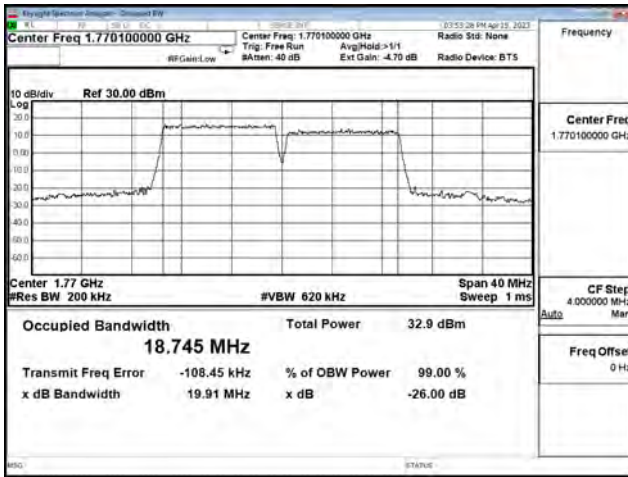

LTE CA Band 66B_64-QAM_CH132523+CH132622_10M+10M_50RB0+50RB0