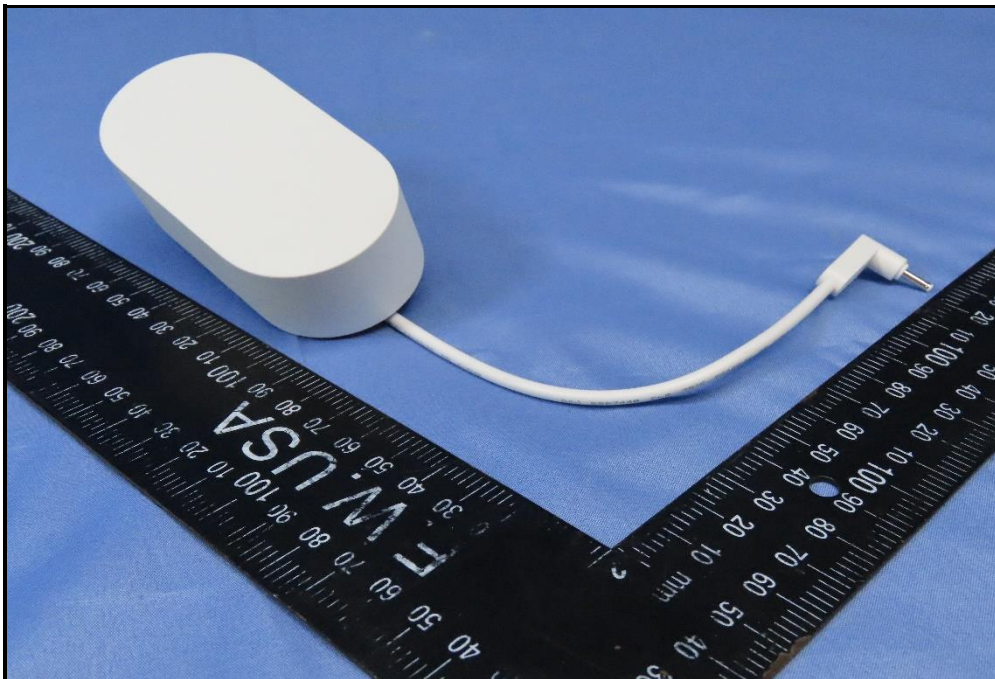

CONSTRUCTION PHOTOS OF EUT

Adapter (Brand: ADT, Model: 1A102-1215)

Adapter (Brand: ADT, Model: 1A101-1215-02)