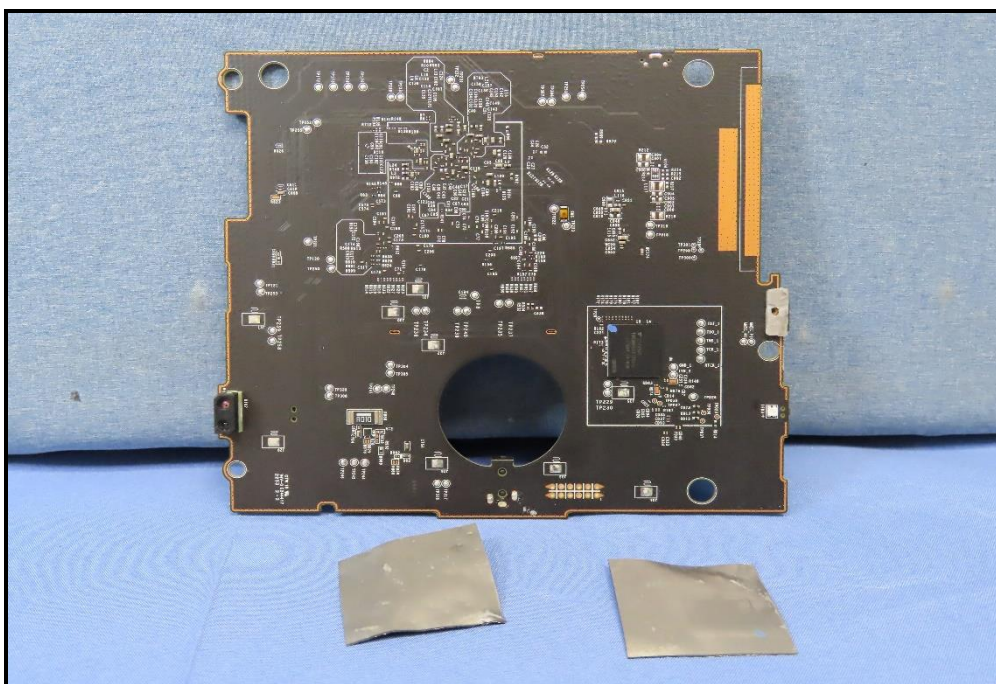

### CONSTRUCTION PHOTOS OF EUT

Battery (Brand: Tenergy, Model: 34434)