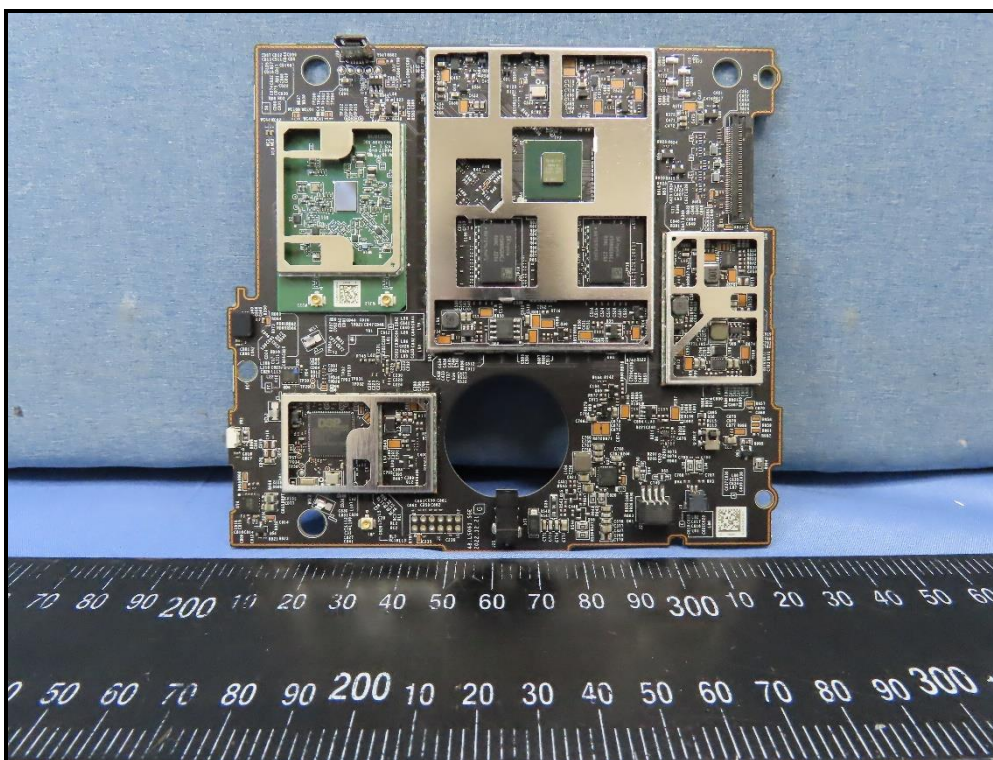

### CONSTRUCTION PHOTOS OF EUT

Battery (Brand: Tenergy, Model: 34434)