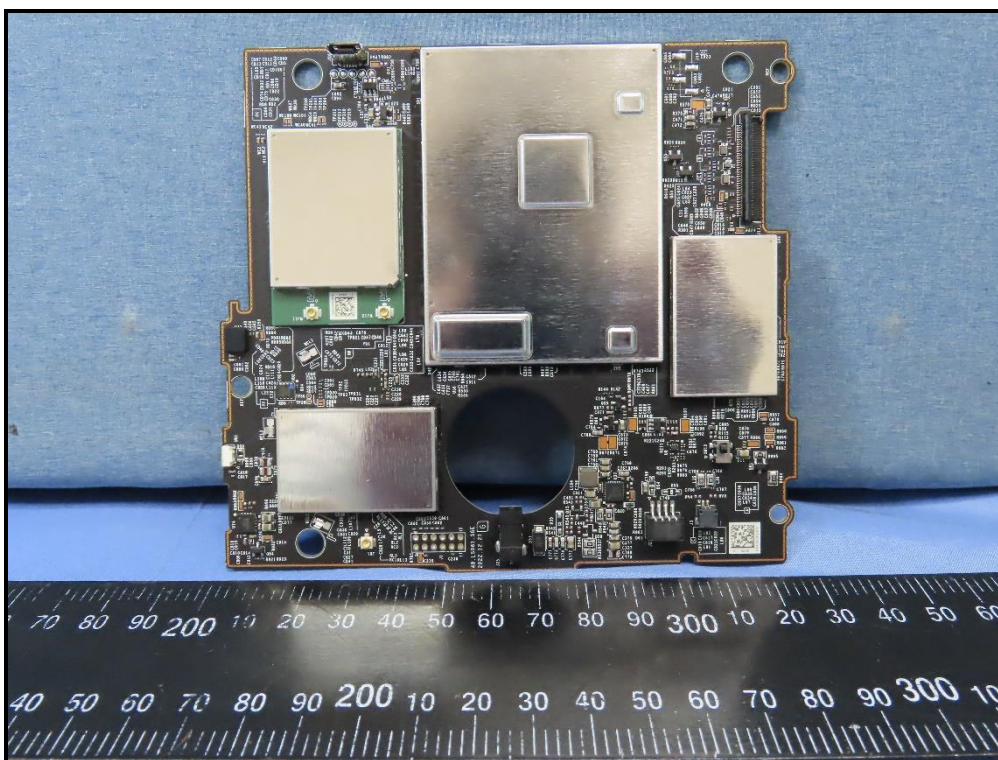

### CONSTRUCTION PHOTOS OF EUT

Battery (Brand: Tenergy, Model: 34434)