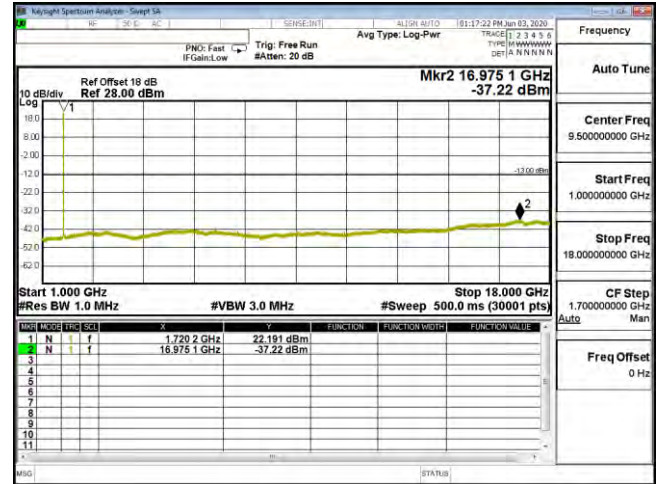

CSE(10M+10M)-2ULCA_5B-16QAM_831.6(1,49)+841.5(1,0)

CSE(10M+10M)-2ULCA_5B-64QAM_831.6(1,49)+841.5(1,0)-30M-1G

CSE(10M+10M)-2ULCA_5B-64QAM_831.6(1,49)+841.5(1,0)

CSE(10M+10M)-2ULCA_5B-QPSK_834.1(1,49)+844(1,0)-30M-1G

CSE(10M+10M)-2ULCA_5B-QPSK_834.1(1,49)+844(1,0)

CSE(10M+10M)-2ULCA_5B-16QAM_834.1(1,49)+844(1,0)-30M-1G

CSE(10M+10M)-2ULCA_5B-16QAM_834.1(1,49)+844(1,0)

CSE(10M+10M)-2ULCA_5B-64QAM_834.1(1,49)+844(1,0)-30M-1G

CSE(10M+10M)-2ULCA_5B-64QAM_834.1(1,49)+844(1,0)

Product	LTE Module		
Test Mode	Spurious Emission (Conducted)		
Date of Test	2020/06/13	Test Site	CTR
Test Condition	2UL_CA_66B	Test Range	30MHz~18GHz

CSE(10M+10M)-2ULCA_66B-QPSK_1715(1,49)+1724.9(1,0)-30M-1G