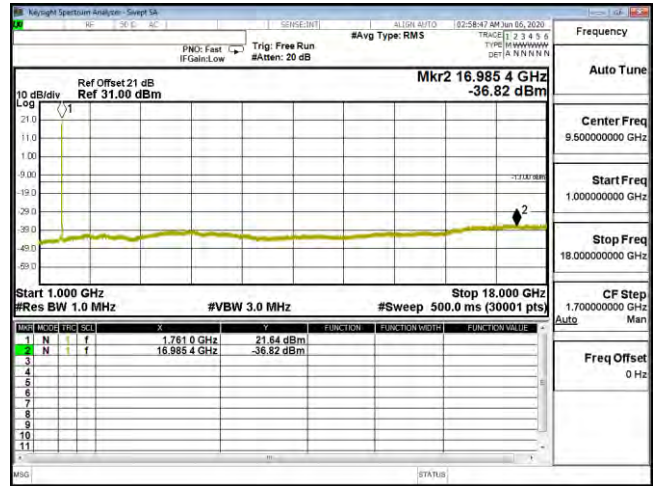

CSE B66 20M CH132572 QPSK(1,0) 1G-18G