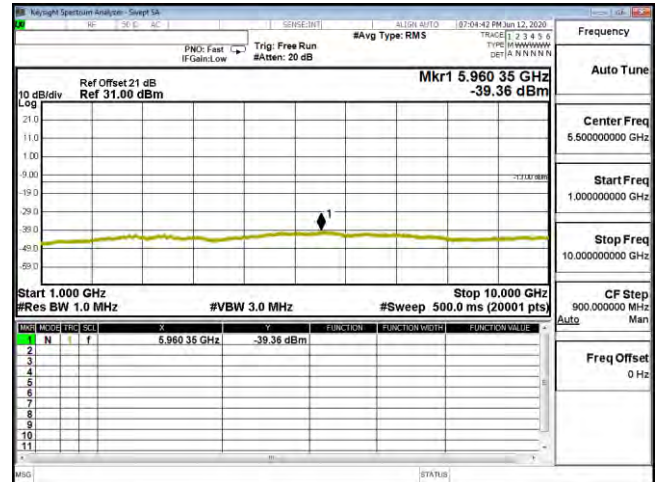

CSE B13 5M CH23205 64QAM(1,0) 1G-10G