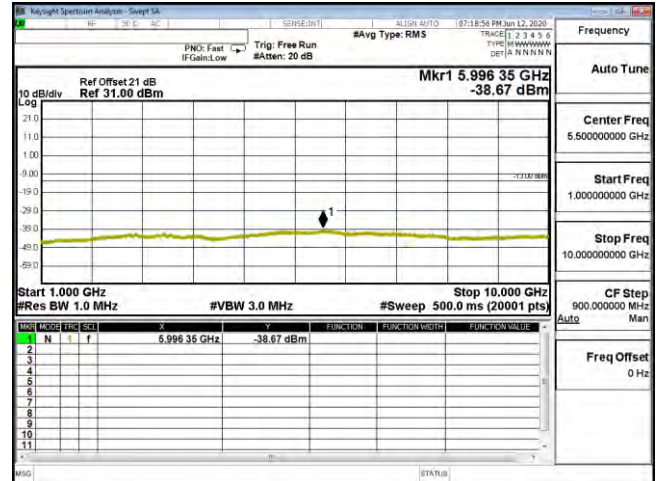

CSE B13 5M CH23205 16QAM(1,12) 1G-10G