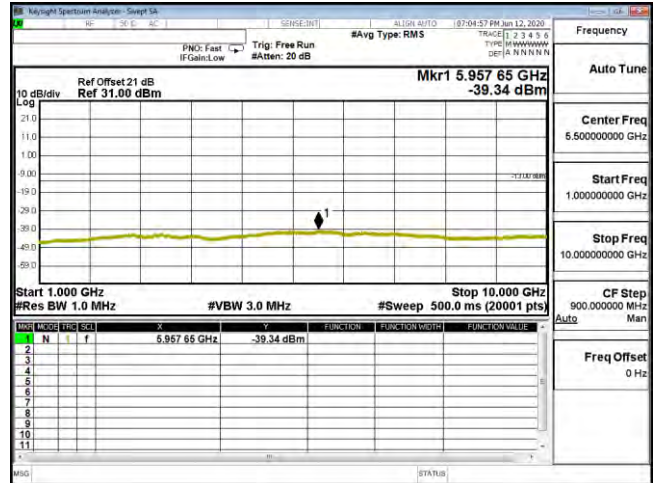

CSE B13 5M CH23230 64QAM(1,12) 1G-10G