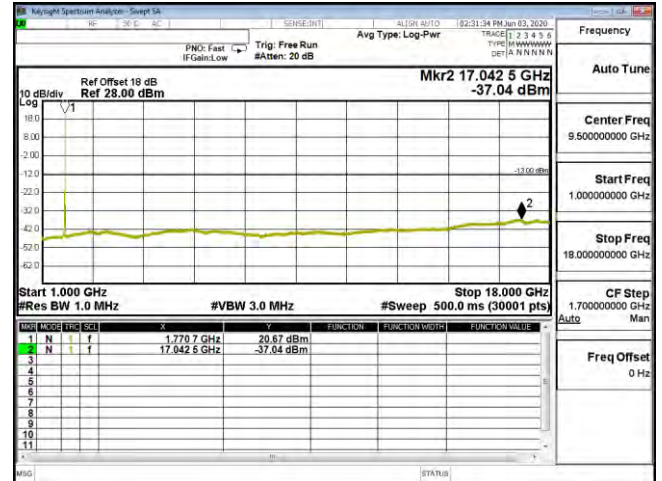

CSE(10M+10M)-2ULCA_66B-QPSK_1765.1(1,49)+1775(1,0)

CSE(10M+10M)-2ULCA_66B-16QAM_1765.1(1,49)+1775(1,0)-30M-1G

CSE(10M+10M)-2ULCA_66B-16QAM_1765.1(1,49)+1775(1,0)

CSE(10M+10M)-2ULCA_66B-64QAM_1765.1(1,49)+1775(1,0)-30M-1G