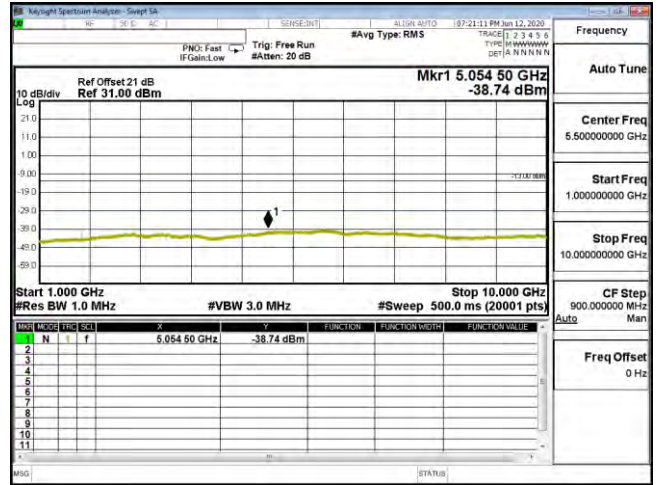

CSE B13 10M CH23230 16QAM(1,25) 30M-10G

CSE B13 10M CH23230 16QAM(1,25) 1G-10G

CSE B13 10M CH23230 64QAM(1,0) 30M-1G

CSE B13 10M CH23230 64QAM(1,0) 1G-10G

Product	LTE Module		
Test Mode	Spurious Emission (Conducted)		
Date of Test	2020/06/13	Test Site	CTR
Test Condition	LTE-Band 66	Test Range	30MHz~18GHz