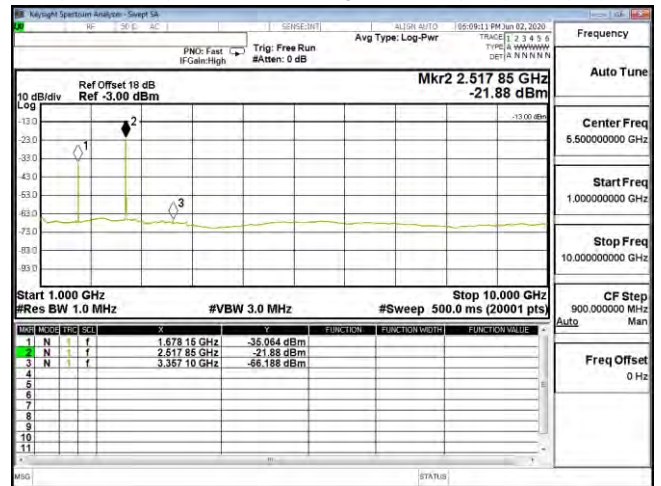

CSE(10M+10M)-2ULCA_5B-16QAM_831.6(1,49)+841.5(1,0)

CSE(10M+10M)-2ULCA_5B-64QAM_831.6(1,49)+841.5(1,0)-30M-1G

CSE(10M+10M)-2ULCA_5B-64QAM_831.6(1,49)+841.5(1,0)

CSE(10M+10M)-2ULCA_5B-QPSK_834.1(1,49)+844(1,0)-30M-1G

CSE(10M+10M)-2ULCA_5B-QPSK_834.1(1,49)+844(1,0)

CSE(10M+10M)-2ULCA_5B-16QAM_834.1(1,49)+844(1,0)-30M-1G

CSE(10M+10M)-2ULCA_5B-16QAM_834.1(1,49)+844(1,0)

CSE(10M+10M)-2ULCA_5B-64QAM_834.1(1,49)+844(1,0)-30M-1G

CSE(10M+10M)-2ULCA_5B-64QAM_834.1(1,49)+844(1,0)

Product	LTE Module		
Test Mode	Spurious Emission (Conducted)		
Date of Test	2020/06/13	Test Site	CTR
Test Condition	2UL_CA_66B	Test Range	30MHz~18GHz

CSE(10M+10M)-2ULCA_66B-QPSK_1715(1,49)+1724.9(1,0)-30M-1G