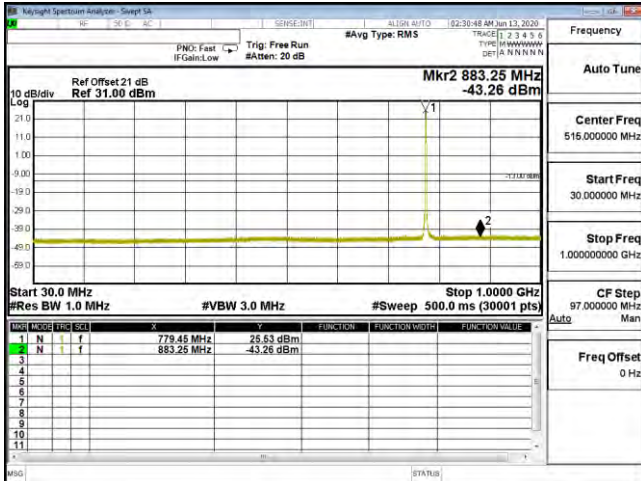

Product	LTE Module		
Test Mode	Spurious Emission (Conducted)		
Date of Test	2020/06/13	Test Site	CTR
Test Condition	LTE-Band 13	Test Range	30MHz~10GHz

CSE B13 5M CH23205 QPSK(1,12) 30M-10G

CSE B13 5M CH23205 QPSK(1,12) 1G-10G