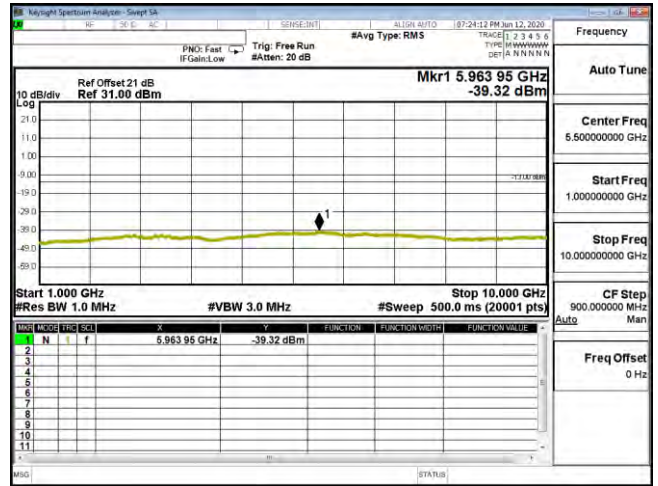

CSE B13 5M CH23230 QPSK(1,12) 1G-10G