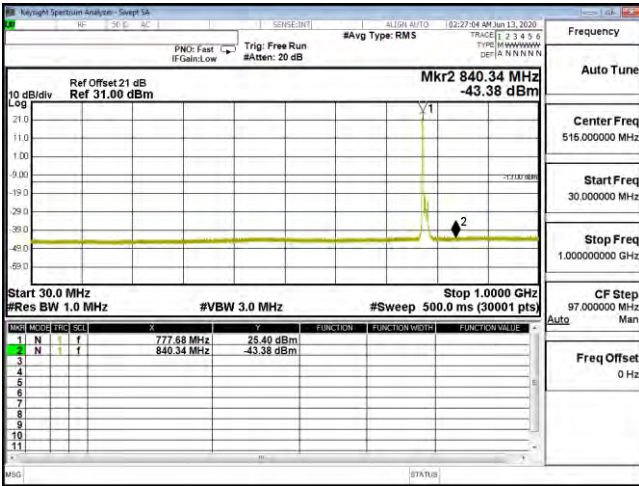

CSE B13 10M CH23230 QPSK(1,0) 30M-10G