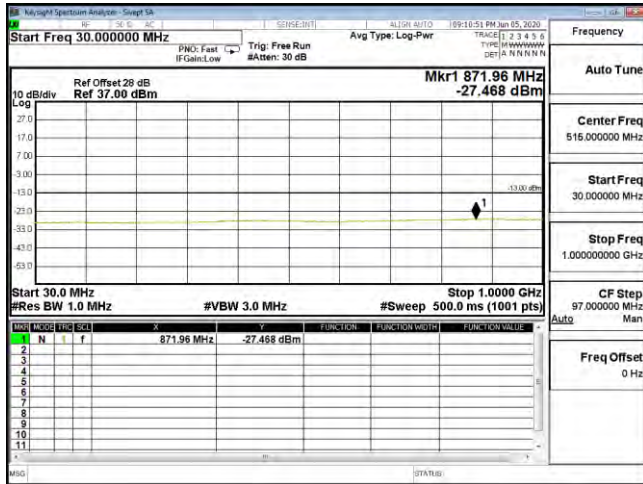

CSE(10M+10M)-2ULCA_66B-16QAM_1715(1,49)+1724.9(1,0)-30M-1G