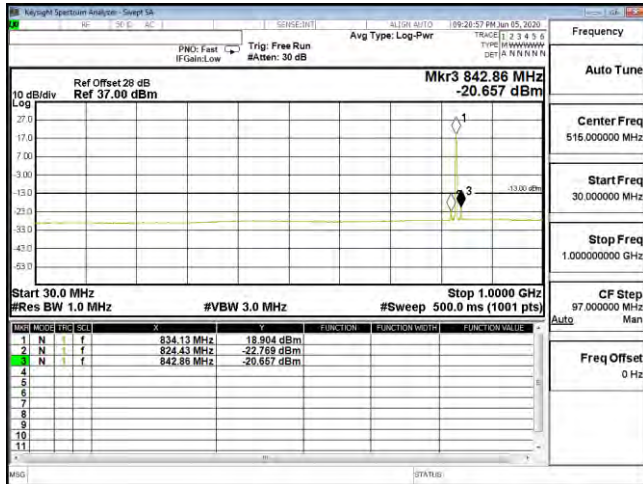

Product	LTE Module		
Test Mode	Spurious Emission (Conducted)		
Date of Test	2020/06/13	Test Site	CTR
Test Condition	2UL_CA_5B	Test Range	30MHz~10GHz

CSE(10M+10M)-2ULCA_5B-QPSK_829(1,49)+838.9(1,0)-30M-1G

CSE(10M+10M)-2ULCA_5B-QPSK_829(1,49)+838.9(1,0)

CSE(10M+10M)-2ULCA_5B-16QAM_829(1,49)+838.9(1,0)-30M-1G

CSE(10M+10M)-2ULCA_5B-16QAM_829(1,49)+838.9(1,0)

CSE(10M+10M)-2ULCA_5B-64QAM_829(1,49)+838.9(1,0)-30M-1G