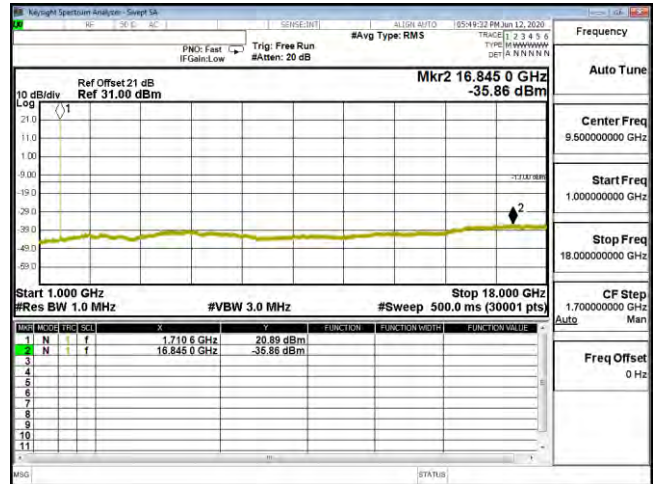

CSE B13 10M CH23230 16QAM(1,25) 30M-10G

CSE B13 10M CH23230 16QAM(1,25) 1G-10G

CSE B13 10M CH23230 64QAM(1,0) 30M-1G

CSE B13 10M CH23230 64QAM(1,0) 1G-10G

Product	LTE Module		
Test Mode	Spurious Emission (Conducted)		
Date of Test	2020/06/13	Test Site	CTR
Test Condition	LTE-Band 66	Test Range	30MHz~18GHz

CSE B66 1.4M CH131979 QPSK(1,2) 30M-1G

CSE B66 1.4M CH131979 QPSK(1,2) 1G-18G

CSE B66 1.4M CH131979 16QAM(3,2) 30M-1G

CSE B66 1.4M CH131979 16QAM(3,2) 1G-18G

CSE B66 1.4M CH131979 64QAM(1,2) 30M-1G

CSE B66 1.4M CH131979 64QAM(1,2) 1G-18G