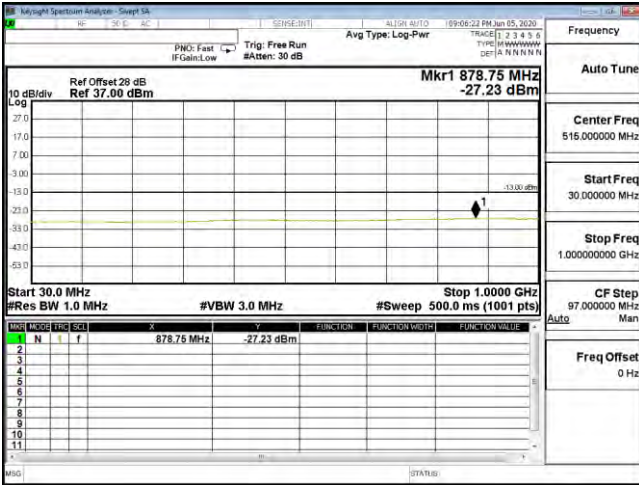

CSE(10M+10M)-2ULCA_66B-16QAM_1750.1(1,49)+1760(1,0)-30-1G