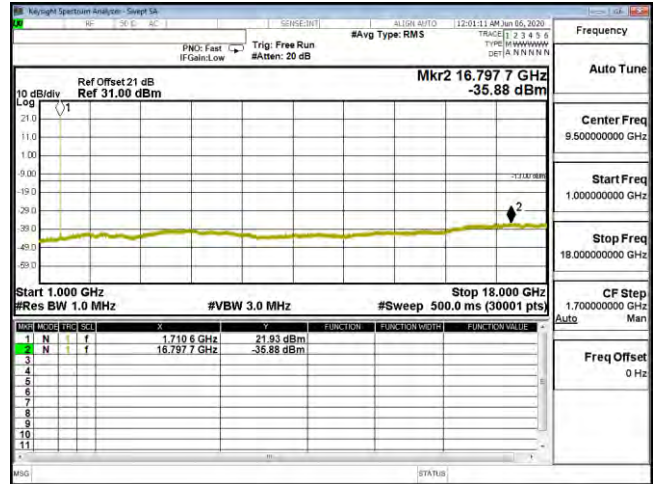

CSE B66 1.4M CH131979 QPSK(1,2) 1G-18G