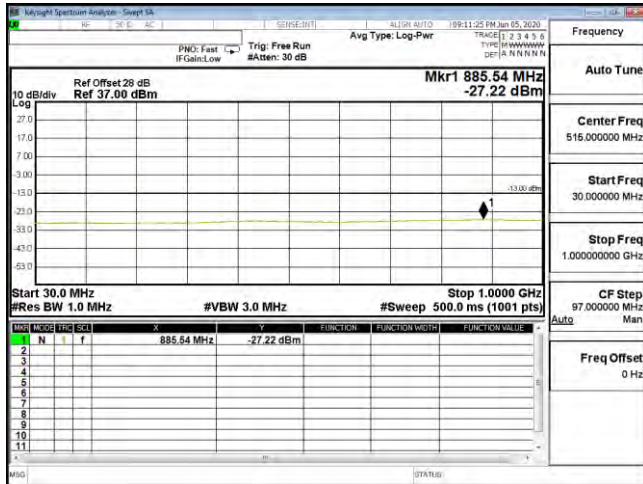

CSE(10M+10M)-2ULCA_66B-64QAM_1715(1,49)+1724.9(1,0)-30M-1G