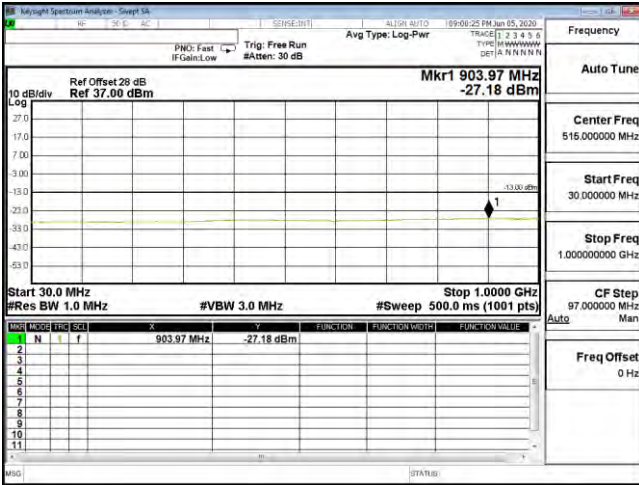

CSE(10M+10M)-2ULCA_66B-16QAM_1765.1(1,49)+1775(1,0)-30M-1G