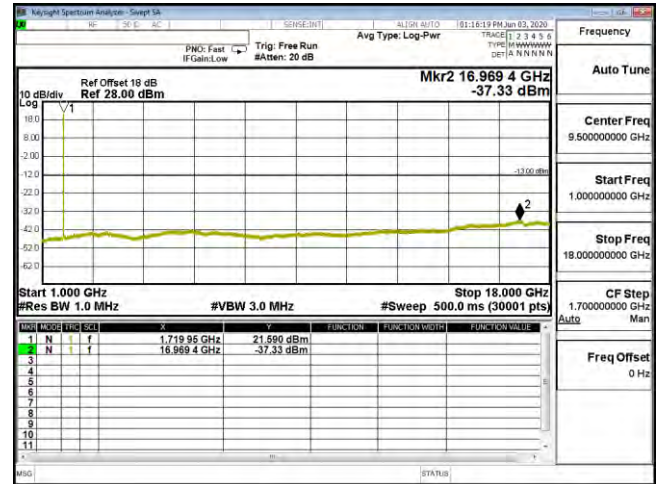

CSE(10M+10M)-2ULCA_66B-16QAM_1715(1,49)+1724.9(1,0)