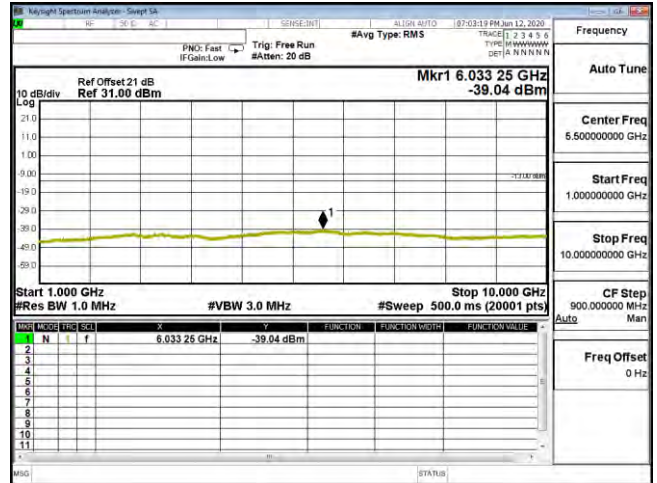

CSE B13 10M CH23230 16QAM(1,25) 30M-10G

CSE B13 10M CH23230 16QAM(1,25) 1G-10G

CSE B13 10M CH23230 64QAM(1,0) 30M-1G

CSE B13 10M CH23230 64QAM(1,0) 1G-10G

Product	LTE Module		
Test Mode	Spurious Emission (Conducted)		
Date of Test	2020/06/13	Test Site	CTR
Test Condition	LTE-Band 66	Test Range	30MHz~18GHz