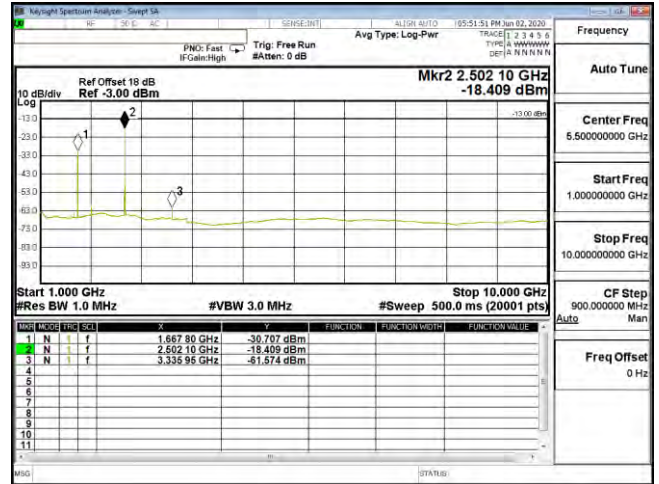

Product	LTE Module		
Test Mode	Spurious Emission (Conducted)		
Date of Test	2020/06/13	Test Site	CTR
Test Condition	2UL_CA_5B	Test Range	30MHz~10GHz

CSE(10M+10M)-2ULCA_5B-QPSK_829(1,49)+838.9(1,0)-30M-1G