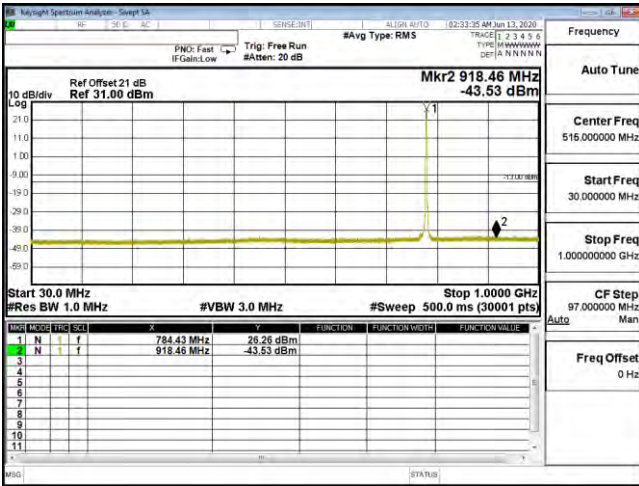

CSE B13 5M CH23255 QPSK(1,12) 30M-10G