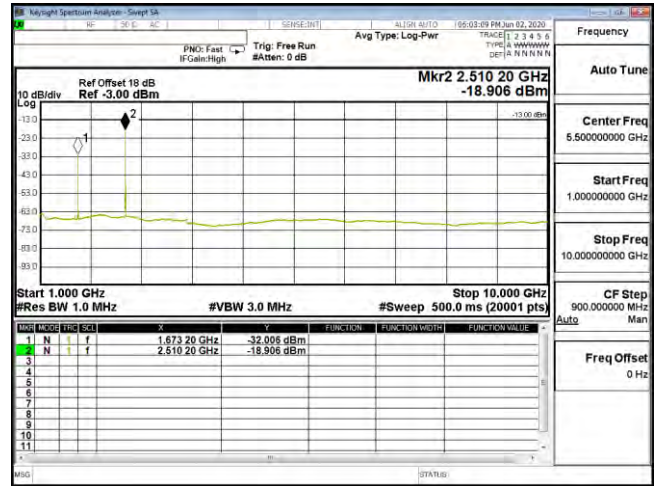

Product	LTE Module		
Test Mode	Spurious Emission (Conducted)		
Date of Test	2020/06/13	Test Site	CTR
Test Condition	2UL_CA_5B	Test Range	30MHz~10GHz

CSE(10M+10M)-2ULCA_5B-QPSK_829(1,49)+838.9(1,0)-30M-1G

CSE(10M+10M)-2ULCA_5B-QPSK_829(1,49)+838.9(1,0)

CSE(10M+10M)-2ULCA_5B-16QAM_829(1,49)+838.9(1,0)-30M-1G

CSE(10M+10M)-2ULCA_5B-16QAM_829(1,49)+838.9(1,0)

CSE(10M+10M)-2ULCA_5B-64QAM_829(1,49)+838.9(1,0)-30M-1G

CSE(10M+10M)-2ULCA_5B-64QAM_829(1,49)+838.9(1,0)

CSE(10M+10M)-2ULCA_5B-QPSK_831.6(1,49)+841.5(1,0)-30M-1G

CSE(10M+10M)-2ULCA_5B-QPSK_831.6(1,49)+841.5(1,0)

CSE(10M+10M)-2ULCA_5B-16QAM_831.6(1,49)+841.5(1,0)-30M-1G