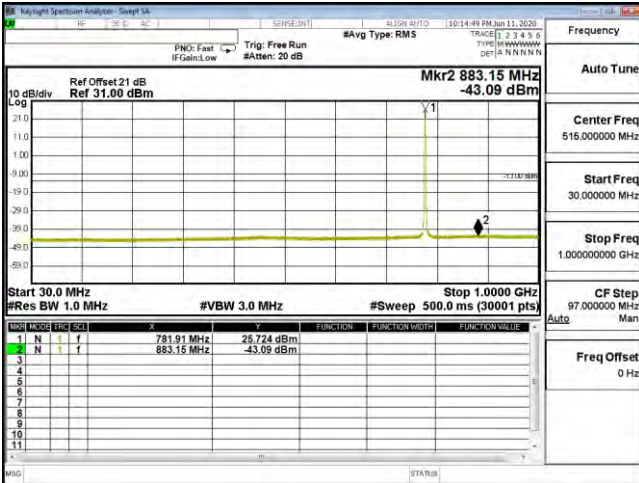

CSE B13 5M CH23230 64QAM(1,12) 30M-1G