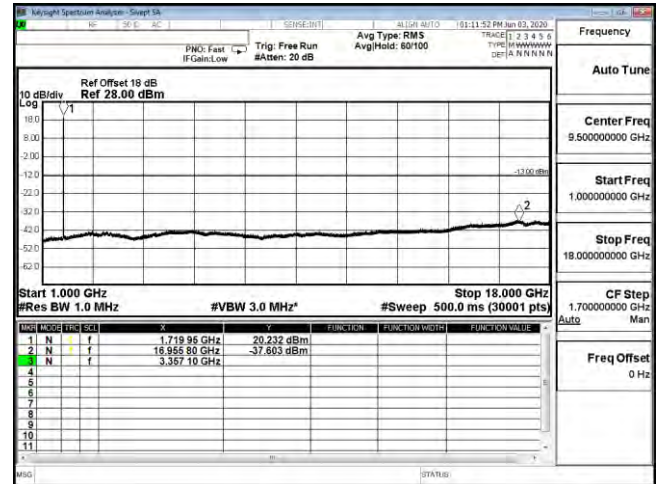

CSE(10M+10M)-2ULCA_66B-64QAM_1715(1,49)+1724.9(1,0)