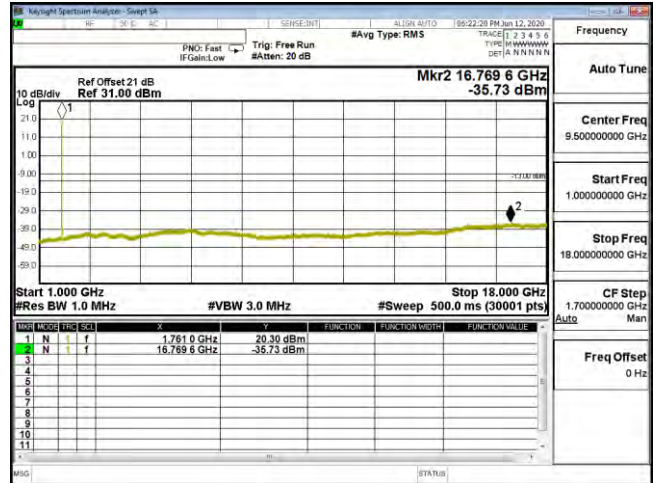

CSE B66 20M CH132572 QPSK(1,0) 30M-10G

CSE B66 20M CH132572 QPSK(1,0) 1G-18G

CSE B66 20M CH132572 16QAM(1,0) 30M-10G

CSE B66 20M CH132572 16QAM(1,0) 1G-18G

CSE B66 20M CH132572 64QAM(1,0) 30M-1G

CSE B66 20M CH132572 64QAM(1,0) 1G-18G

Product	LTE Module		
Test Mode	Spurious Emission (Conducted)		
Date of Test	2020/06/13	Test Site	CTR
Test Condition	2UL_CA_5B	Test Range	30MHz~10GHz

CSE(10M+10M)-2ULCA_5B-QPSK_829(1,49)+838.9(1,0)-30M-1G