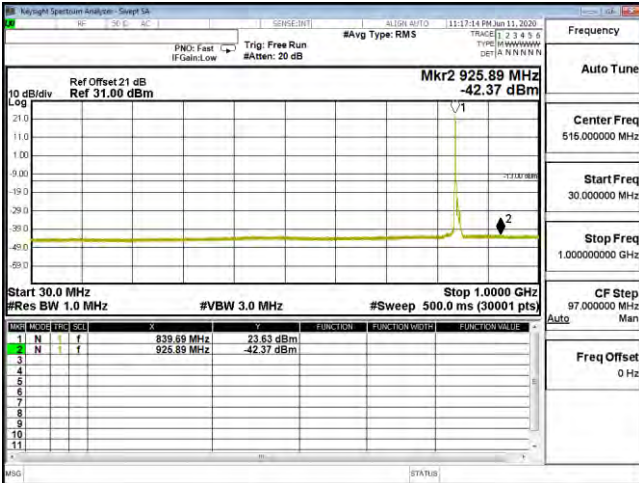

CSE B5 10M CH20600 64QAM(1,0) 30M-1G