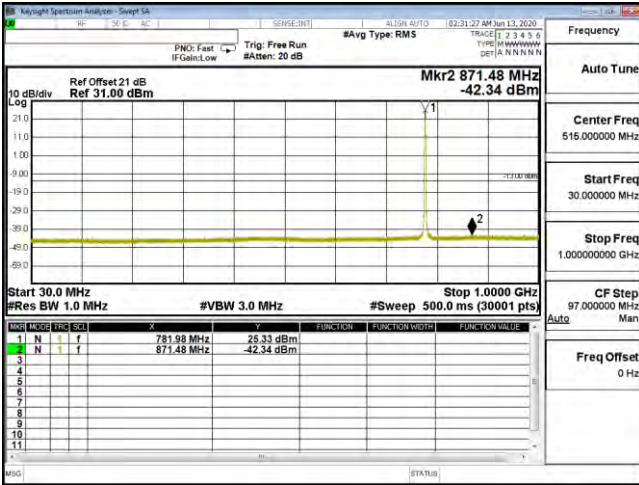

CSE B13 5M CH23230 16QAM(1,12) 30M-10G