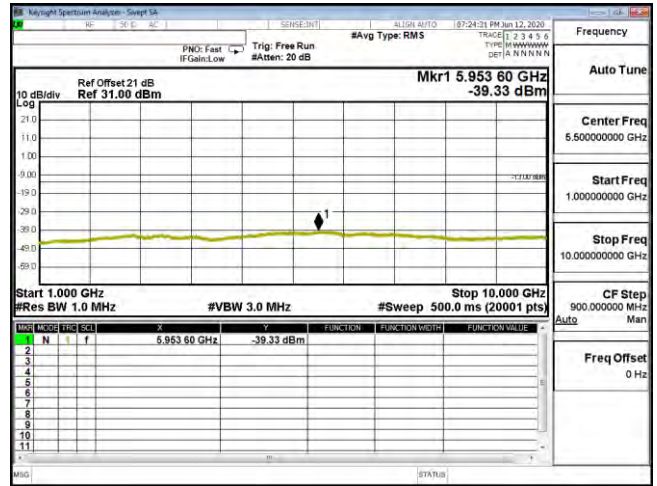

CSE B13 5M CH23255 QPSK(1,12) 1G-10G