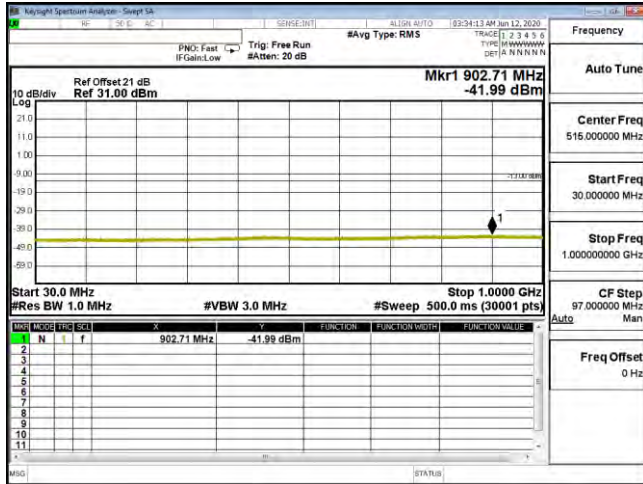

CSE B13 10M CH23230 16QAM(1,25) 30M-10G

CSE B13 10M CH23230 16QAM(1,25) 1G-10G

CSE B13 10M CH23230 64QAM(1,0) 30M-1G

CSE B13 10M CH23230 64QAM(1,0) 1G-10G

Product	LTE Module		
Test Mode	Spurious Emission (Conducted)		
Date of Test	2020/06/13	Test Site	CTR
Test Condition	LTE-Band 66	Test Range	30MHz~18GHz