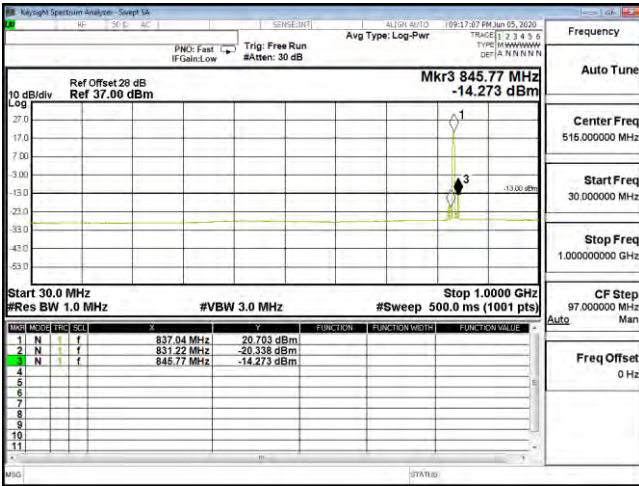

Product	LTE Module		
Test Mode	Spurious Emission (Conducted)		
Date of Test	2020/06/13	Test Site	CTR
Test Condition	2UL_CA_5B	Test Range	30MHz~10GHz

CSE(10M+10M)-2ULCA_5B-QPSK_829(1,49)+838.9(1,0)-30M-1G

CSE(10M+10M)-2ULCA_5B-QPSK_829(1,49)+838.9(1,0)

CSE(10M+10M)-2ULCA_5B-16QAM_829(1,49)+838.9(1,0)-30M-1G

CSE(10M+10M)-2ULCA_5B-16QAM_829(1,49)+838.9(1,0)

CSE(10M+10M)-2ULCA_5B-64QAM_829(1,49)+838.9(1,0)-30M-1G

CSE(10M+10M)-2ULCA_5B-64QAM_829(1,49)+838.9(1,0)

CSE(10M+10M)-2ULCA_5B-QPSK_831.6(1,49)+841.5(1,0)-30M-1G

CSE(10M+10M)-2ULCA_5B-QPSK_831.6(1,49)+841.5(1,0)

CSE(10M+10M)-2ULCA_5B-16QAM_831.6(1,49)+841.5(1,0)-30M-1G