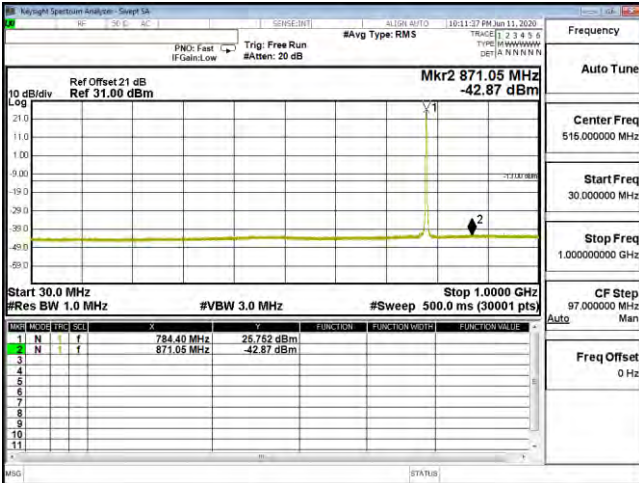

CSE B13 5M CH23255 64QAM(1,12) 30M-1G