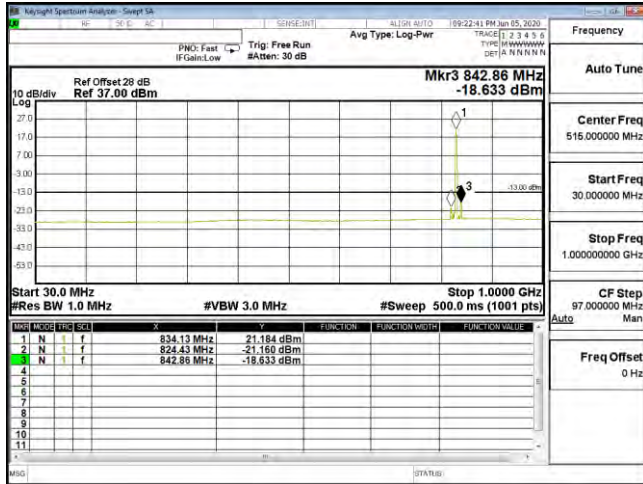

Product	LTE Module		
Test Mode	Spurious Emission (Conducted)		
Date of Test	2020/06/13	Test Site	CTR
Test Condition	2UL_CA_5B	Test Range	30MHz~10GHz

CSE(10M+10M)-2ULCA_5B-QPSK_829(1,49)+838.9(1,0)-30M-1G