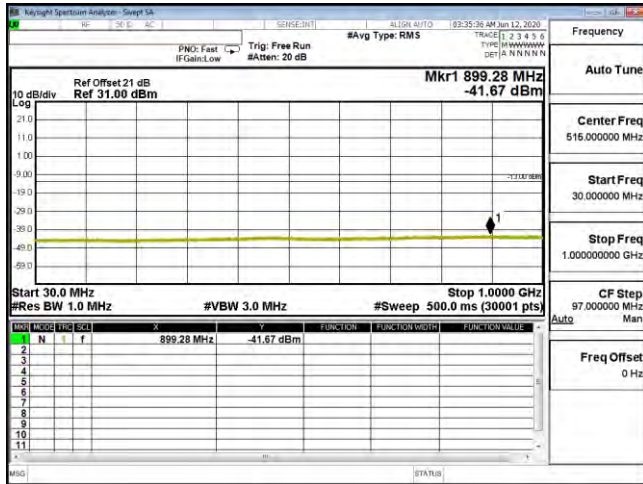

CSE B66 1.4M CH131979 16QAM(3,2) 30M-1G