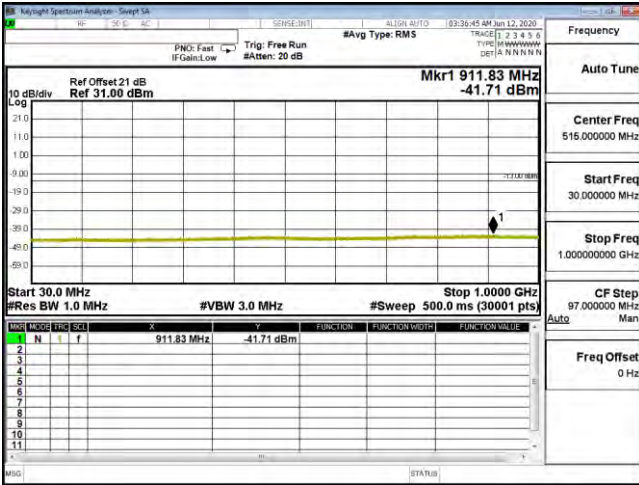

CSE B66 1.4M CH132322 16QAM(1,2) 30M-1G