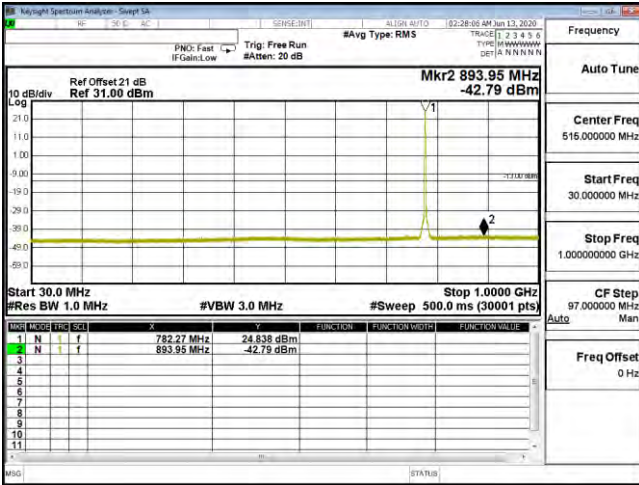

CSE B13 10M CH23230 16QAM(1,25) 30M-10G

CSE B13 10M CH23230 16QAM(1,25) 1G-10G

CSE B13 10M CH23230 64QAM(1,0) 30M-1G

CSE B13 10M CH23230 64QAM(1,0) 1G-10G

Product	LTE Module		
Test Mode	Spurious Emission (Conducted)		
Date of Test	2020/06/13	Test Site	CTR
Test Condition	LTE-Band 66	Test Range	30MHz~18GHz