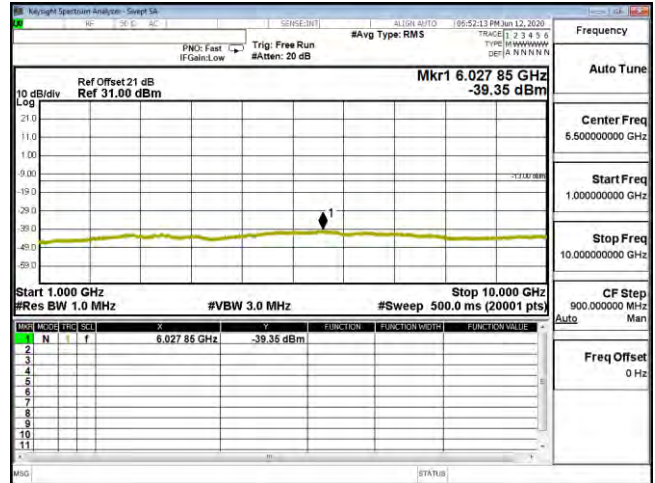

CSE B5 10M CH20600 QPSK(1,25) 30M-10G

CSE B5 10M CH20600 QPSK(1,25) 1G-10G

CSE B5 10M CH20600 16QAM(1,0) 30M-10G

CSE B5 10M CH20600 16QAM(1,0) 1G-10G

CSE B5 10M CH20600 64QAM(1,0) 30M-1G

CSE B5 10M CH20600 64QAM(1,0) 1G-10G

Product	LTE Module		
Test Mode	Spurious Emission (Conducted)		
Date of Test	2020/06/13	Test Site	CTR
Test Condition	LTE-Band 13	Test Range	30MHz~10GHz

CSE B13 5M CH23205 QPSK(1,12) 30M-10G

CSE B13 5M CH23205 QPSK(1,12) 1G-10G