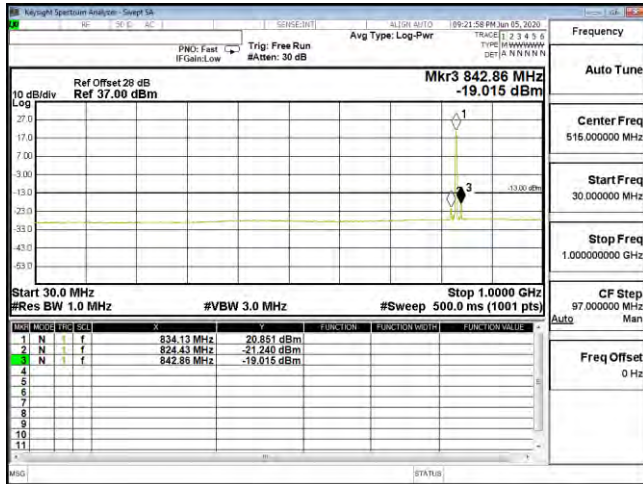

CSE(10M+10M)-2ULCA_5B-16QAM_829(1,49)+838.9(1,0)-30M-1G