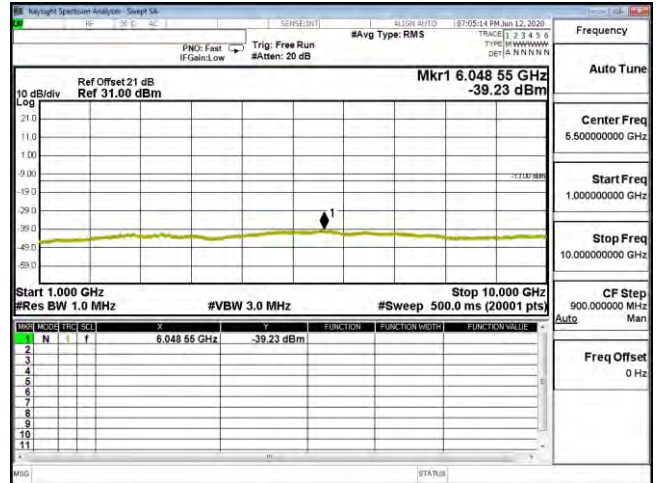

CSE B13 5M CH23255 64QAM(1,12) 1G-10G