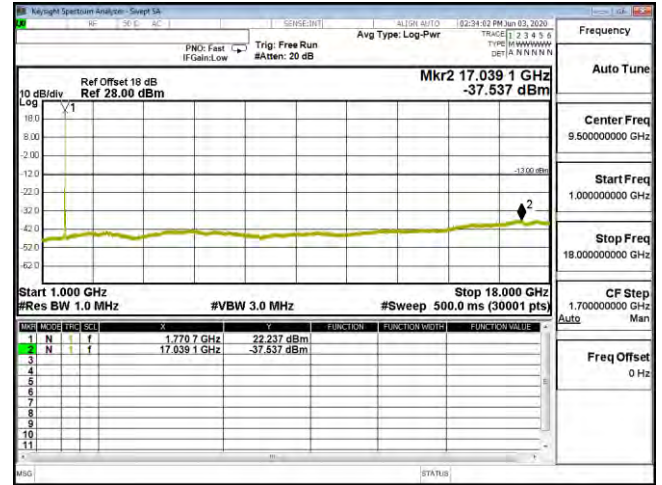

CSE(10M+10M)-2ULCA_66B-16QAM_1765.1(1,49)+1775(1,0)