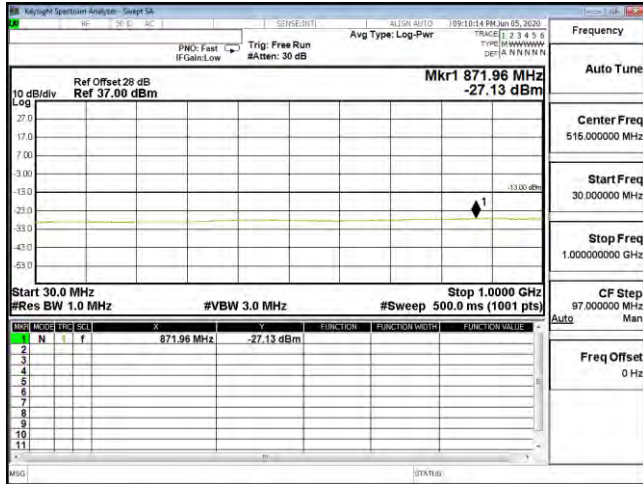

CSE(10M+10M)-2ULCA_5B-16QAM_831.6(1,49)+841.5(1,0)

CSE(10M+10M)-2ULCA_5B-64QAM_831.6(1,49)+841.5(1,0)-30M-1G

CSE(10M+10M)-2ULCA_5B-64QAM_831.6(1,49)+841.5(1,0)

CSE(10M+10M)-2ULCA_5B-QPSK_834.1(1,49)+844(1,0)-30M-1G

CSE(10M+10M)-2ULCA_5B-QPSK_834.1(1,49)+844(1,0)

CSE(10M+10M)-2ULCA_5B-16QAM_834.1(1,49)+844(1,0)-30M-1G

CSE(10M+10M)-2ULCA_5B-16QAM_834.1(1,49)+844(1,0)

CSE(10M+10M)-2ULCA_5B-64QAM_834.1(1,49)+844(1,0)-30M-1G

CSE(10M+10M)-2ULCA_5B-64QAM_834.1(1,49)+844(1,0)

Product	LTE Module		
Test Mode	Spurious Emission (Conducted)		
Date of Test	2020/06/13	Test Site	CTR
Test Condition	2UL_CA_66B	Test Range	30MHz~18GHz

CSE(10M+10M)-2ULCA_66B-QPSK_1715(1,49)+1724.9(1,0)-30M-1G