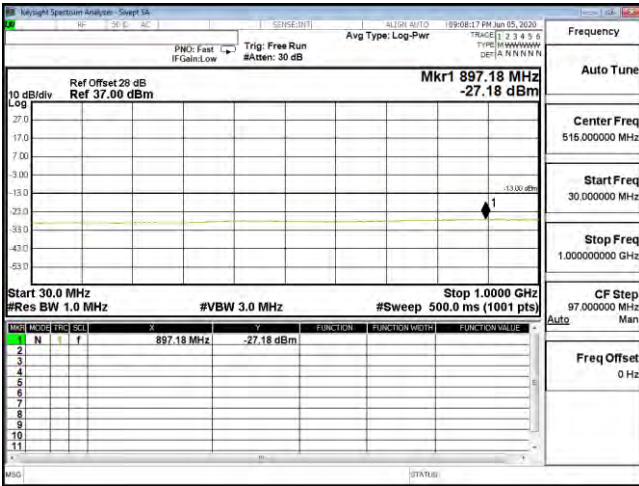

CSE(10M+10M)-2ULCA_66B-QPSK_1750.1(1,49)+1760(1,0)-30M-1G