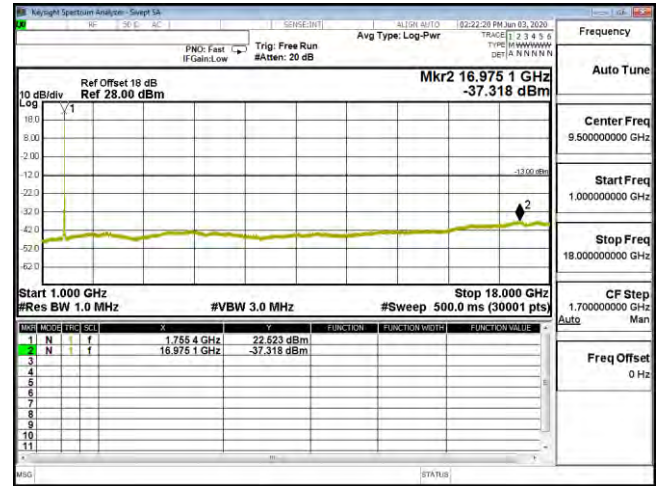

CSE(10M+10M)-2ULCA_66B-QPSK_1750.1(1,49)+1760(1,0)