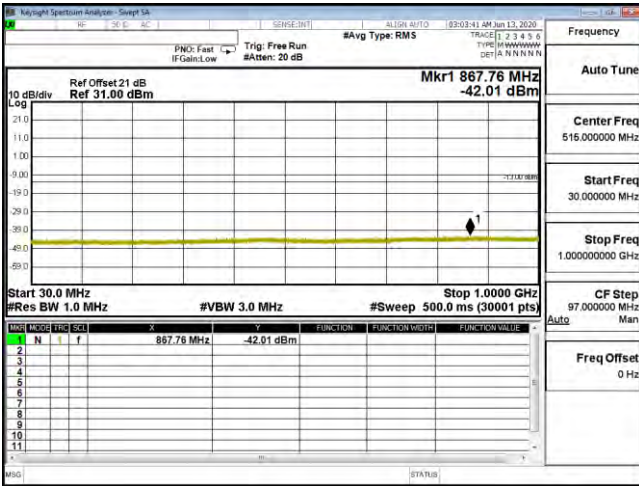

CSE B66 20M CH132572 QPSK(1,0) 30M-10G