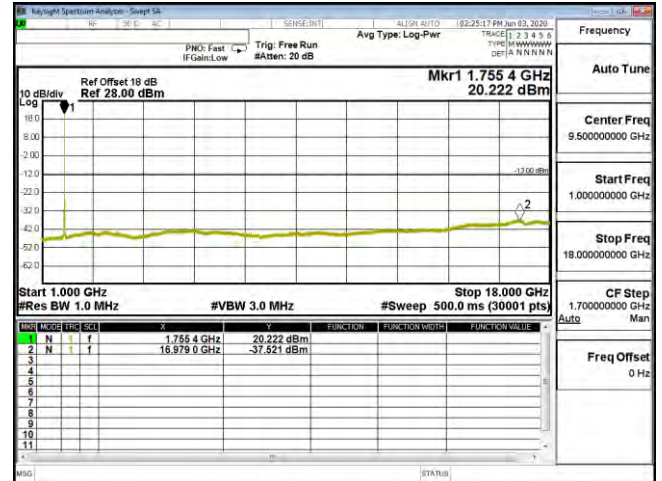

CSE(10M+10M)-2ULCA_66B-64QAM_1750.1(1,49)+1760(1,0)