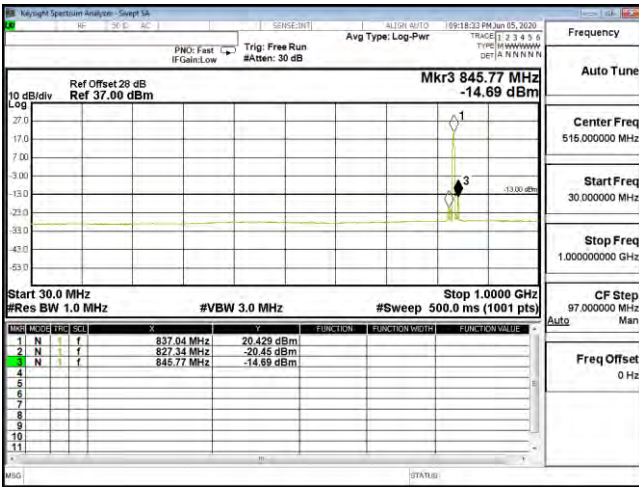

Product	LTE Module		
Test Mode	Spurious Emission (Conducted)		
Date of Test	2020/06/13	Test Site	CTR
Test Condition	2UL_CA_5B	Test Range	30MHz~10GHz

CSE(10M+10M)-2ULCA_5B-QPSK_829(1,49)+838.9(1,0)-30M-1G

CSE(10M+10M)-2ULCA_5B-QPSK_829(1,49)+838.9(1,0)

CSE(10M+10M)-2ULCA_5B-16QAM_829(1,49)+838.9(1,0)-30M-1G

CSE(10M+10M)-2ULCA_5B-16QAM_829(1,49)+838.9(1,0)

CSE(10M+10M)-2ULCA_5B-64QAM_829(1,49)+838.9(1,0)-30M-1G

CSE(10M+10M)-2ULCA_5B-64QAM_829(1,49)+838.9(1,0)

CSE(10M+10M)-2ULCA_5B-QPSK_831.6(1,49)+841.5(1,0)-30M-1G

CSE(10M+10M)-2ULCA_5B-QPSK_831.6(1,49)+841.5(1,0)

CSE(10M+10M)-2ULCA_5B-16QAM_831.6(1,49)+841.5(1,0)-30M-1G