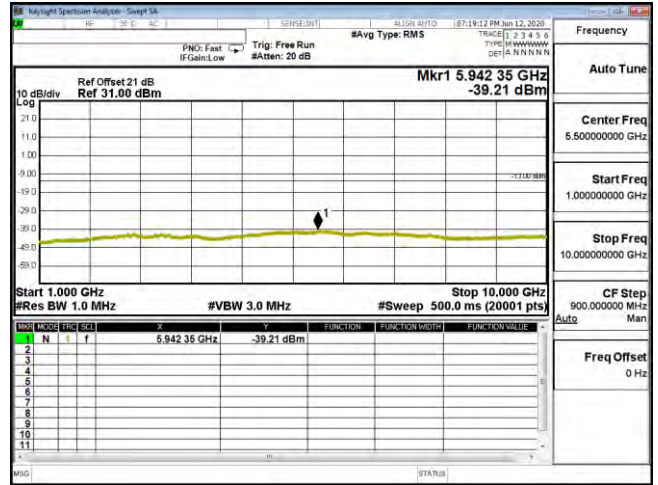

CSE B13 5M CH23230 16QAM(1,12) 1G-10G