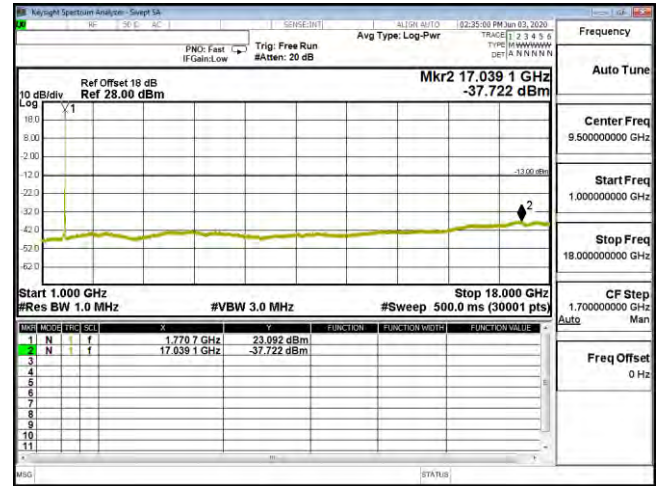

CSE(10M+10M)-2ULCA_66B-16QAM_1750.1(1,49)+1760(1,0)

CSE(10M+10M)-2ULCA_66B-64QAM_1750.1(1,49)+1760(1,0)-30M-1G

CSE(10M+10M)-2ULCA_66B-64QAM_1750.1(1,49)+1760(1,0)

CSE(10M+10M)-2ULCA_66B-QPSK_1765.1(1,49)+1775(1,0)-30M-1G