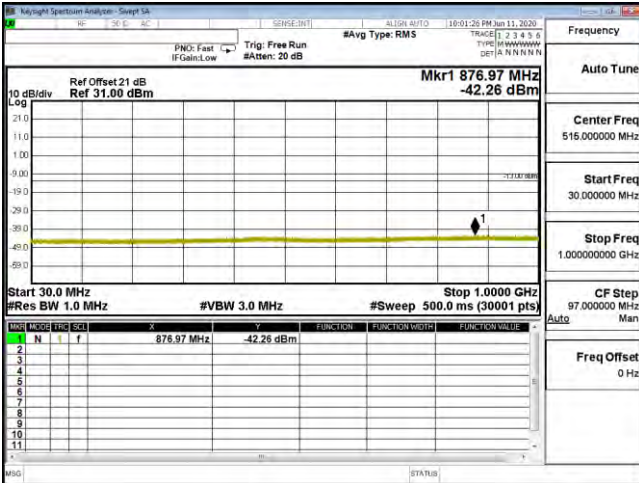

CSE B66 20M CH132322 64QAM(1,50) 30M-1G