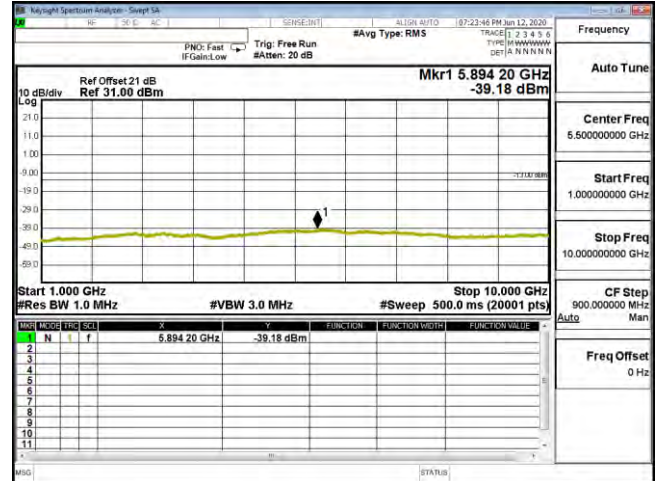

CSE B5 10M CH20600 QPSK(1,25) 30M-10G

CSE B5 10M CH20600 QPSK(1,25) 1G-10G

CSE B5 10M CH20600 16QAM(1,0) 30M-10G

CSE B5 10M CH20600 16QAM(1,0) 1G-10G

CSE B5 10M CH20600 64QAM(1,0) 30M-1G

CSE B5 10M CH20600 64QAM(1,0) 1G-10G

Product	LTE Module		
Test Mode	Spurious Emission (Conducted)		
Date of Test	2020/06/13	Test Site	CTR
Test Condition	LTE-Band 13	Test Range	30MHz~10GHz

CSE B13 5M CH23205 QPSK(1,12) 30M-10G

CSE B13 5M CH23205 QPSK(1,12) 1G-10G