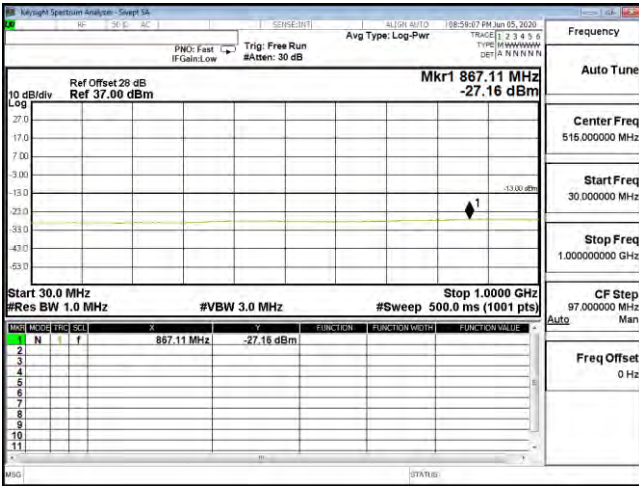

CSE(10M+10M)-2ULCA_66B-QPSK_1765.1(1,49)+1775(1,0)-30M-1G