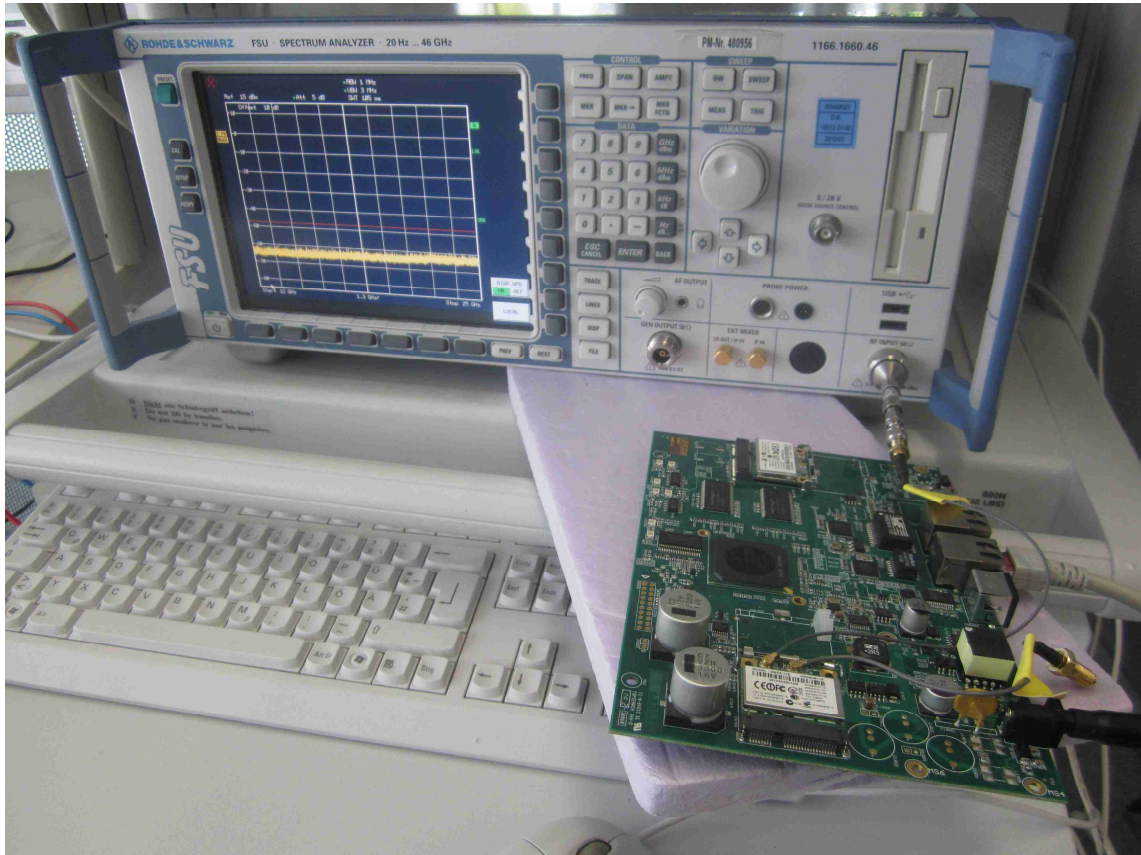

## ANNEX A: TEST SET-UP PHOTOGRAPHS

120195\_03: Test setup - Radiated emission, Antennas terminated (fully anechoic chamber)

## ANNEX A: TEST SET-UP PHOTOGRAPHS

120195\_05: Test setup - Radiated emission (fully anechoic chamber)

## ANNEX A: TEST SET-UP PHOTOGRAPHS

120195\_15: Test setup – conducted measurement