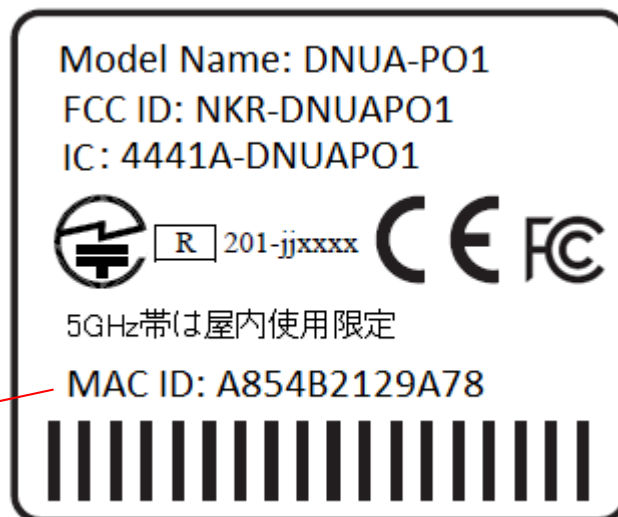

Product label

WNC
MAC ID

Label Location

FCC ID : NKR-DNUAPO1