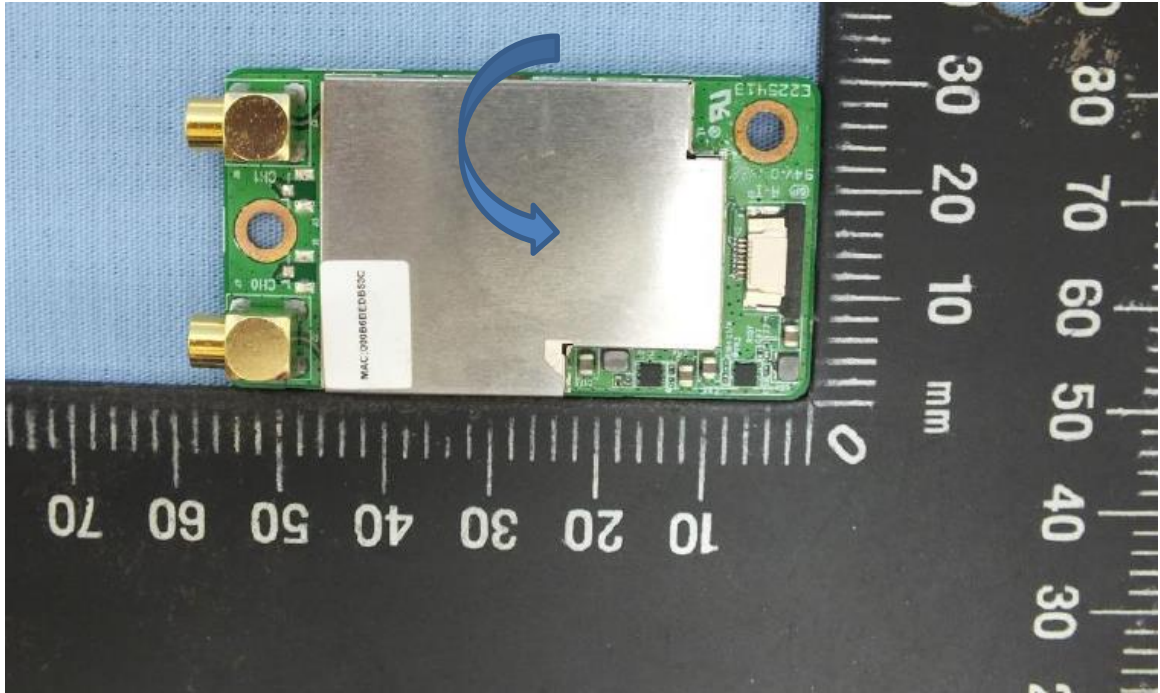

Product label

WNC
MAC ID

Label Location

FCC ID : NKR-DNUAPO1