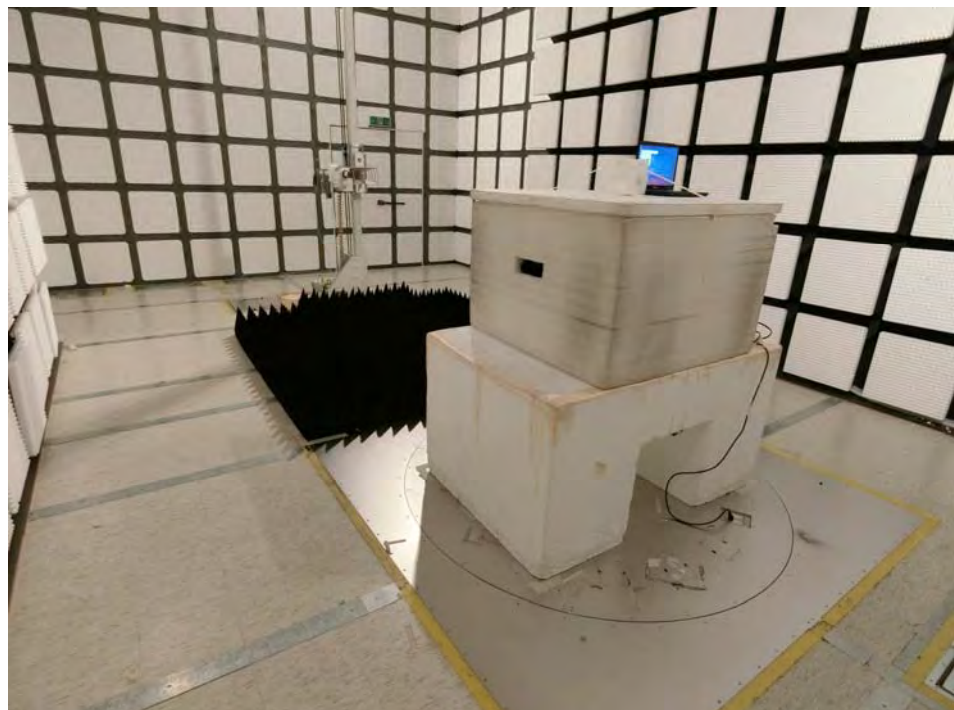

## 1. Photographs of Conducted Emissions Test Configuration

Test Mode: Mode 1

**FRONT VIEW**

**REAR VIEW**

## 2. Photographs of Radiated Emissions Test Configuration

Test Configuration: 30MHz~1GHz / Test Mode: Mode 1

**FRONT VIEW**

**REAR VIEW**

CLOSE-UP VIEW

**Test Configuration: Above 1GHz**

**FRONT VIEW**

**REAR VIEW**