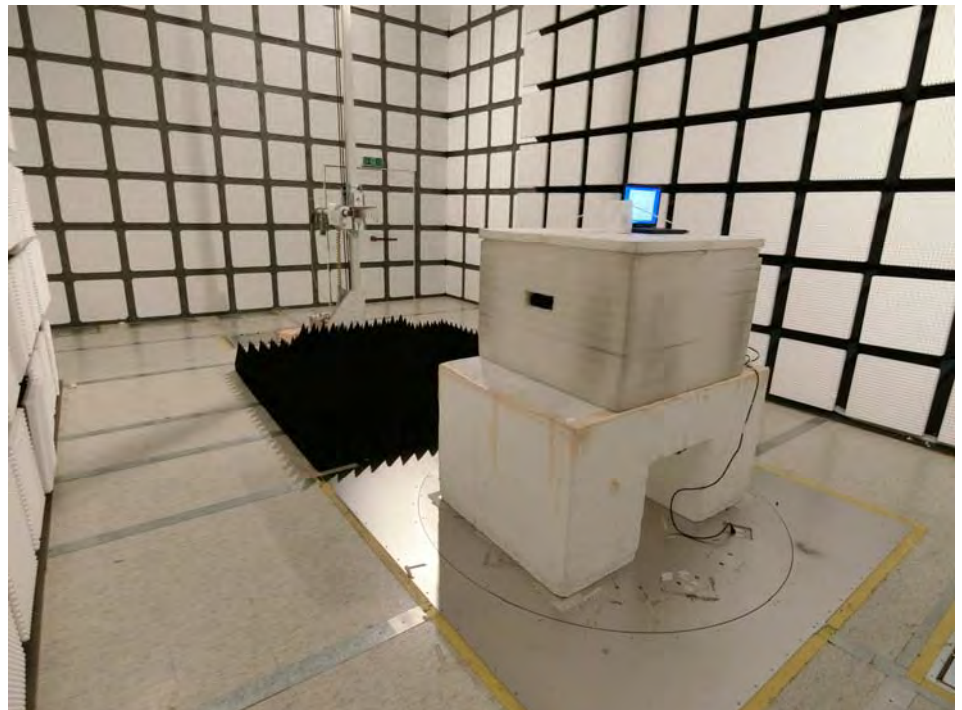

## 1. Photographs of Conducted Emissions Test Configuration

Test Mode: Mode 1

**FRONT VIEW**

**REAR VIEW**

## 2. Photographs of Radiated Emissions Test Configuration

Test Configuration: 30MHz~1GHz / Test Mode: Mode 1

**FRONT VIEW**

**REAR VIEW**

CLOSE-UP VIEW

**Test Configuration: Above 1GHz**

**FRONT VIEW**

**REAR VIEW**