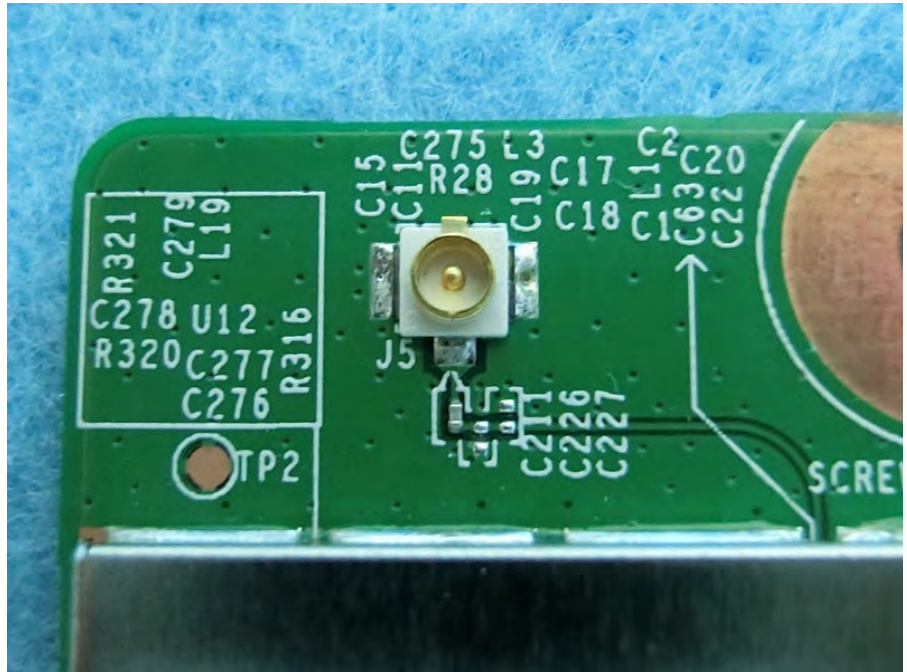

Brand Name: WNC Model Name: DHUR-AZ63

EUT 1

EUT 2

Set 2 (Ant.1/2): For EUT 2 use

Set 3 (Ant.1/2): For EUT 2 use

Set 4: For EUT 1 or 2 use

Set 5: For EUT 1 or 2 use