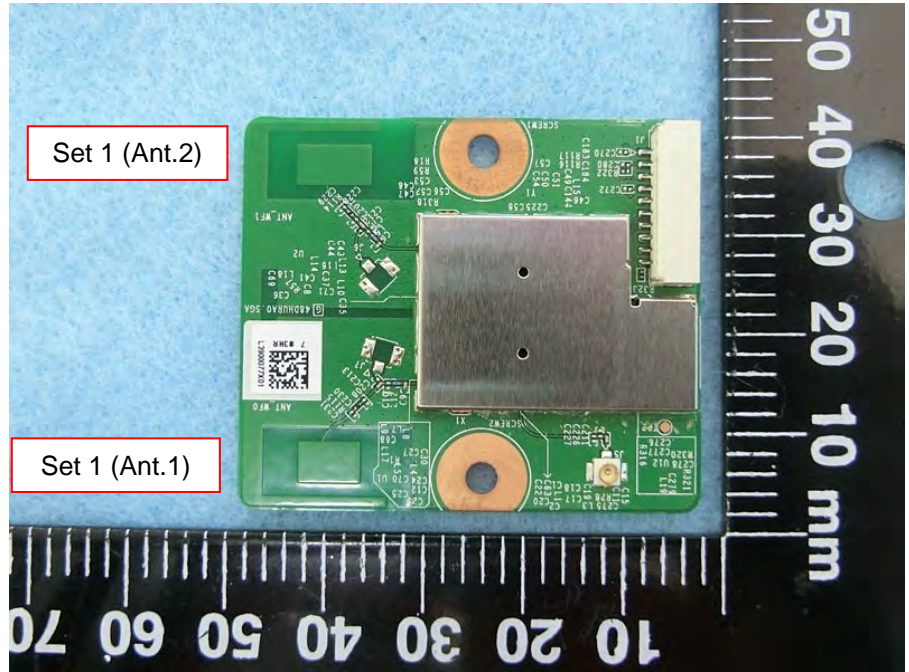

Brand Name: WNC Model Name: DHUR-AZ63

EUT 1

EUT 2

Set 2 (Ant.1/2): For EUT 2 use

Set 3 (Ant.1/2): For EUT 2 use

Set 4: For EUT 1 or 2 use

Set 5: For EUT 1 or 2 use