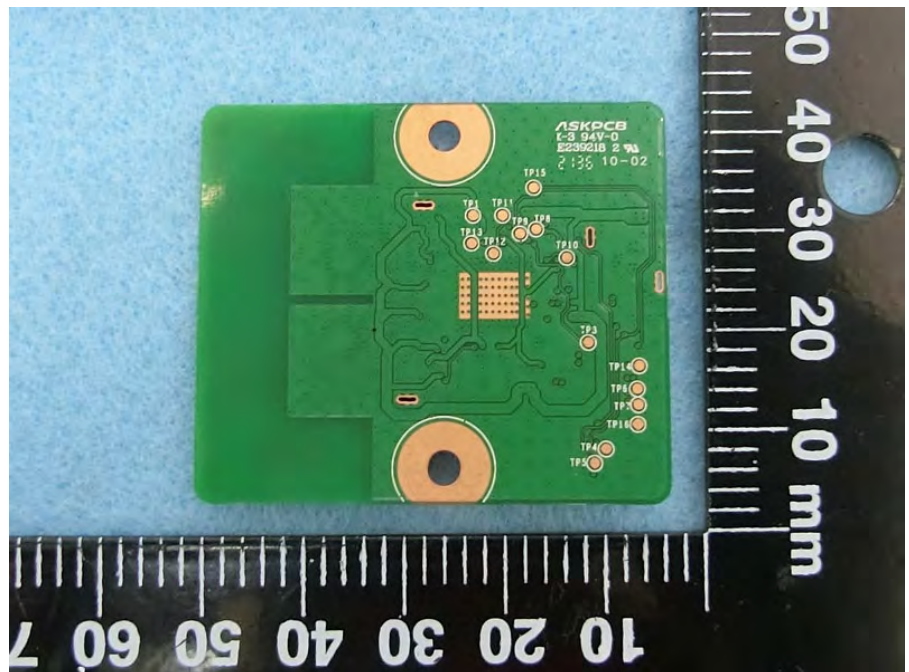

Brand Name: WNC Model Name: DHUR-AZ63

EUT 1

EUT 2

Set 2 (Ant.1/2): For EUT 2 use

Set 3 (Ant.1/2): For EUT 2 use

Set 4: For EUT 1 or 2 use

Set 5: For EUT 1 or 2 use