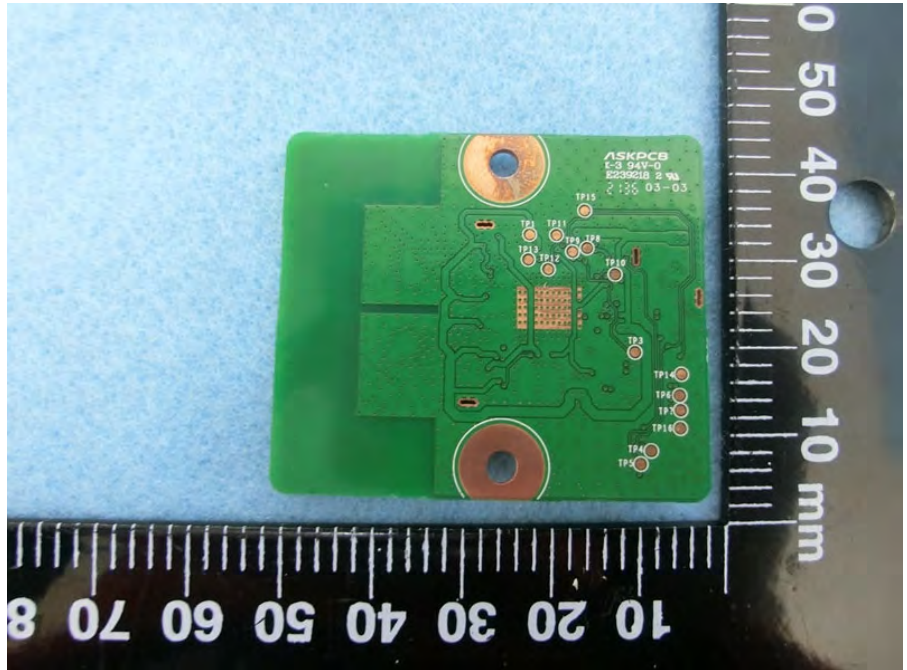

Brand Name: WNC Model Name: DHUR-AZ63

EUT 1

EUT 2

Set 2 (Ant.1/2): For EUT 2 use

Set 3 (Ant.1/2): For EUT 2 use

Set 4: For EUT 1 or 2 use

Set 5: For EUT 1 or 2 use