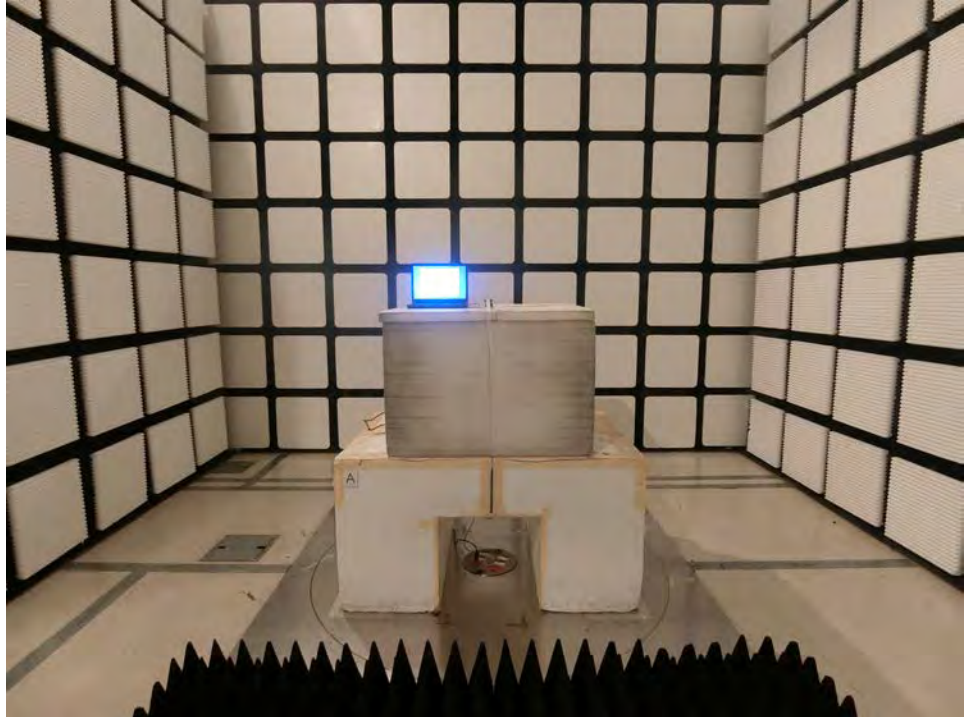

## 1. Photographs of Conducted Emissions Test Configuration

Test Mode: Mode 3

FRONT VIEW

REAR VIEW

CLOSE-UP VIEW

## 2. Photographs of Radiated Emissions Test Configuration

Test Configuration: 30MHz~1GHz / Test Mode: Mode 5

FRONT VIEW

REAR VIEW

CLOSE-UP VIEW

Test Configuration: Above 1GHz

Test Mode: Mode 1

FRONT VIEW

REAR VIEW

CLOSE-UP VIEW

Test Mode: Mode 2  
For Harmonic

FRONT VIEW

REAR VIEW

CLOSE-UP VIEW

For Bandedge

FRONT VIEW