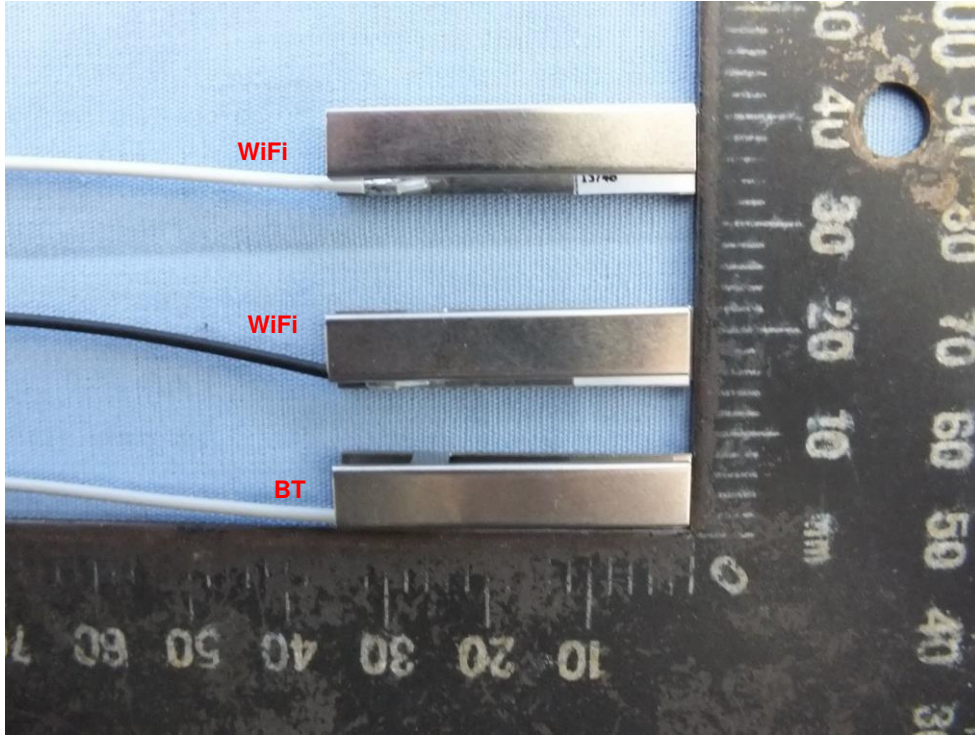

Photographs of EUT

WiFi: On board antenna

BT:DHUB-W69_BT_81.EEW15.GLC /DHUB-W69_BT_81.EEW15.GLE /DHUB-W69_BT_81.EEW15.GLF

EUT with external antenna sets

Antenna model: E48u

Antenna model: E55u

Antenna model: M55

Antenna model: M65

Wi-Fi on board

Wi-Fi External