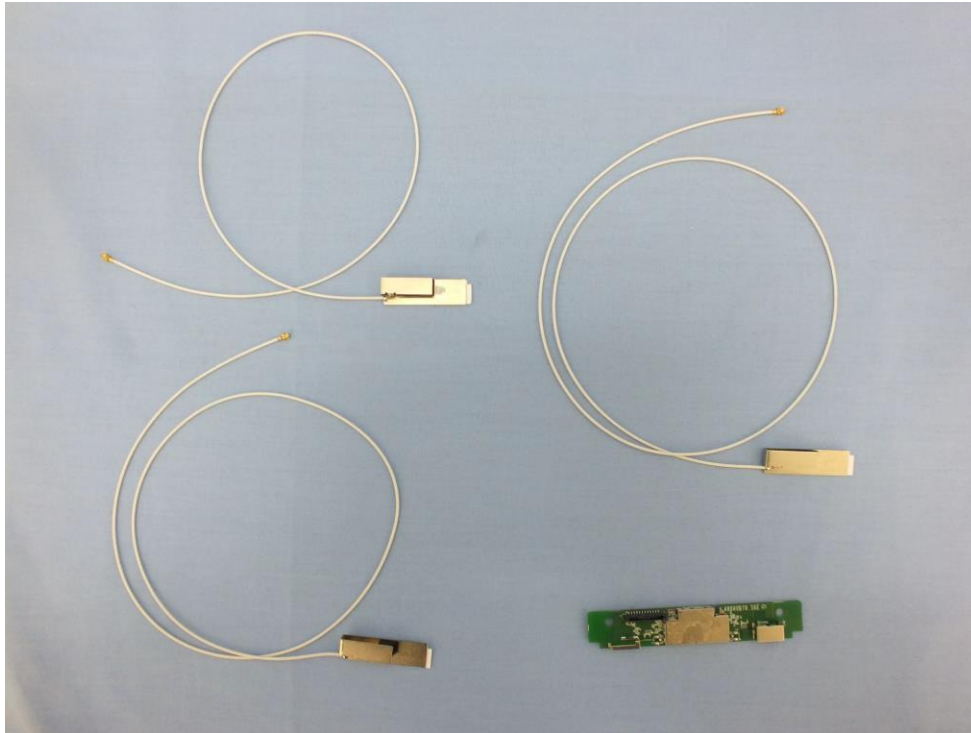

Photographs of EUT

WiFi: On board antenna

BT:DHUB-W69_BT_81.EEW15.GLC /DHUB-W69_BT_81.EEW15.GLE /DHUB-W69_BT_81.EEW15.GLF

EUT with external antenna sets

Antenna model: E48u

Antenna model: E55u

Antenna model: M55

Antenna model: M65

Wi-Fi on board

Wi-Fi External