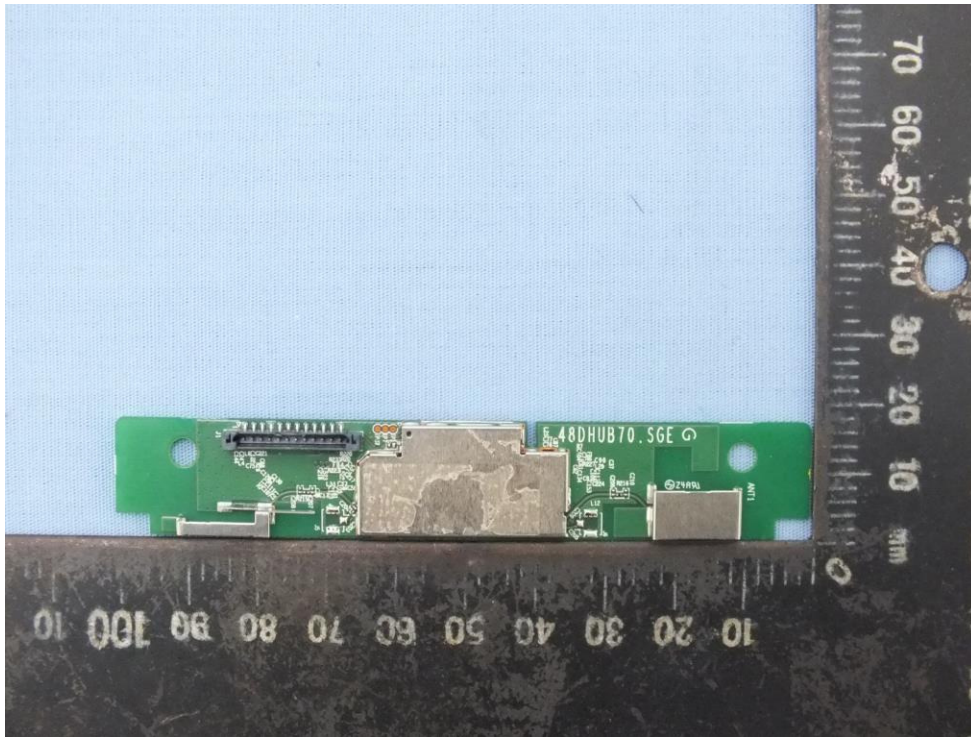

Photographs of EUT

WiFi: On board antenna

BT:DHUB-W69_BT_81.EEW15.GLC /DHUB-W69_BT_81.EEW15.GLE /DHUB-W69_BT_81.EEW15.GLF

EUT with external antenna sets

Antenna model: E48u

Antenna model: E55u

Antenna model: M55

Antenna model: M65

Wi-Fi on board

Wi-Fi External