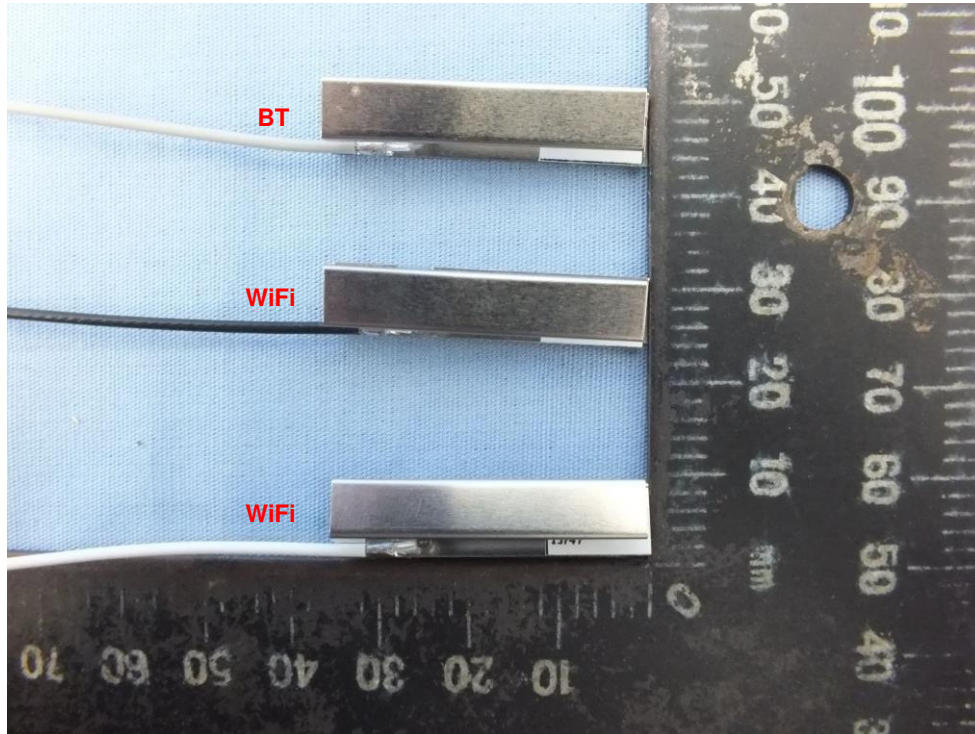

Photographs of EUT

WiFi: On board antenna

BT:DHUB-W69_BT_81.EEW15.GLC /DHUB-W69_BT_81.EEW15.GLE /DHUB-W69_BT_81.EEW15.GLF

EUT with external antenna sets

Antenna model: E48u

Antenna model: E55u

Antenna model: M55

Antenna model: M65

Wi-Fi on board

Wi-Fi External