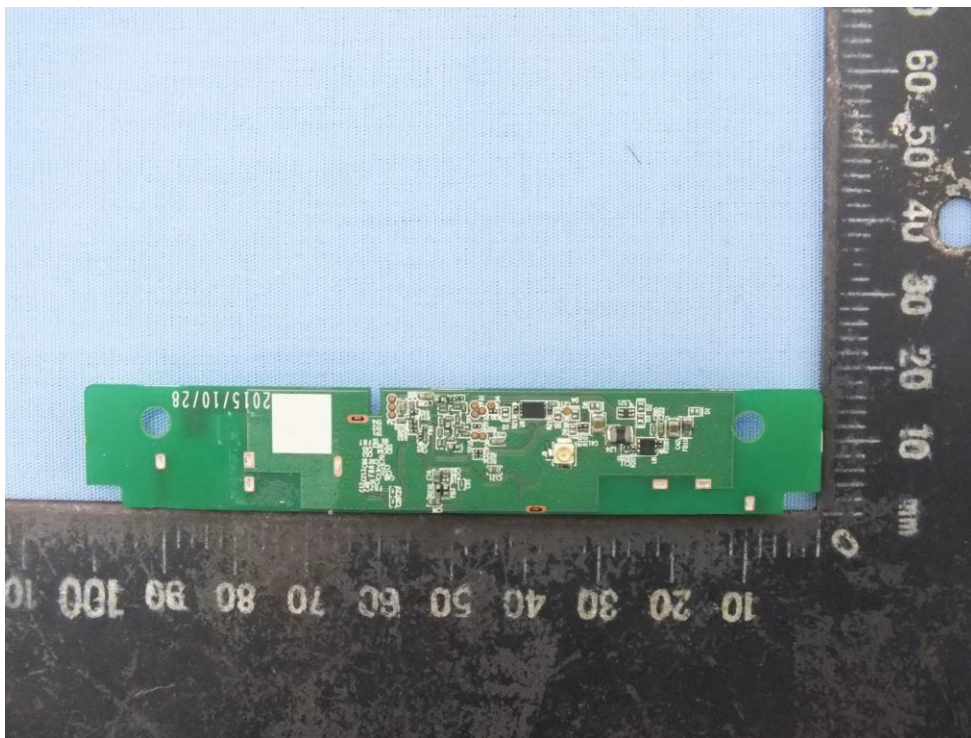

Photographs of EUT

WiFi: On board antenna

BT:DHUB-W69_BT_81.EEW15.GLC /DHUB-W69_BT_81.EEW15.GLE /DHUB-W69_BT_81.EEW15.GLF

EUT with external antenna sets

Antenna model: E48u

Antenna model: E55u

Antenna model: M55

Antenna model: M65

Wi-Fi on board

Wi-Fi External