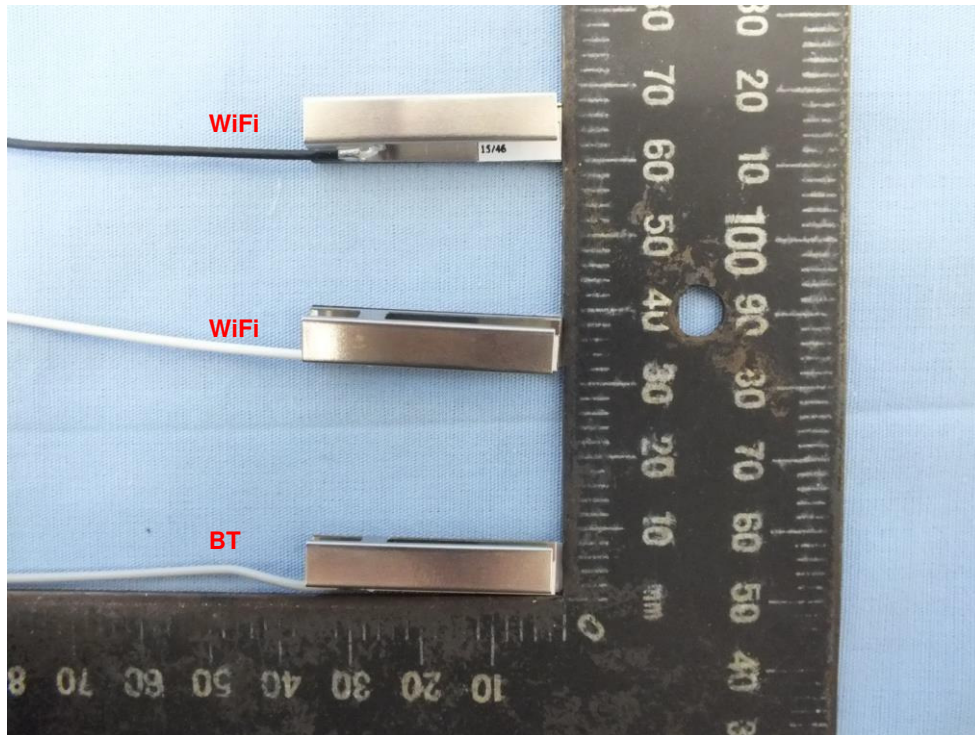

Photographs of EUT

WiFi: On board antenna

BT:DHUB-W69_BT_81.EEW15.GLC /DHUB-W69_BT_81.EEW15.GLE /DHUB-W69_BT_81.EEW15.GLF

EUT with external antenna sets

Antenna model: E48u

Antenna model: E55u

Antenna model: M55

Antenna model: M65

Wi-Fi on board

Wi-Fi External