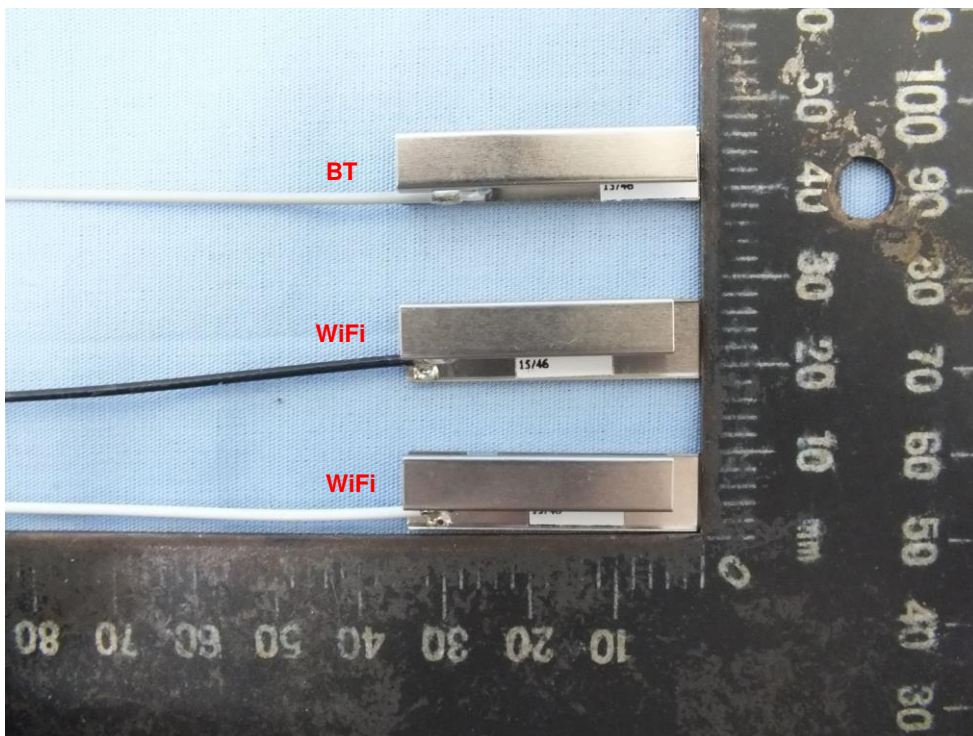

Photographs of EUT

WiFi: On board antenna

BT:DHUB-W69_BT_81.EEW15.GLC /DHUB-W69_BT_81.EEW15.GLE /DHUB-W69_BT_81.EEW15.GLF

EUT with external antenna sets

Antenna model: E48u

Antenna model: E55u

Antenna model: M55

Antenna model: M65

Wi-Fi on board

Wi-Fi External