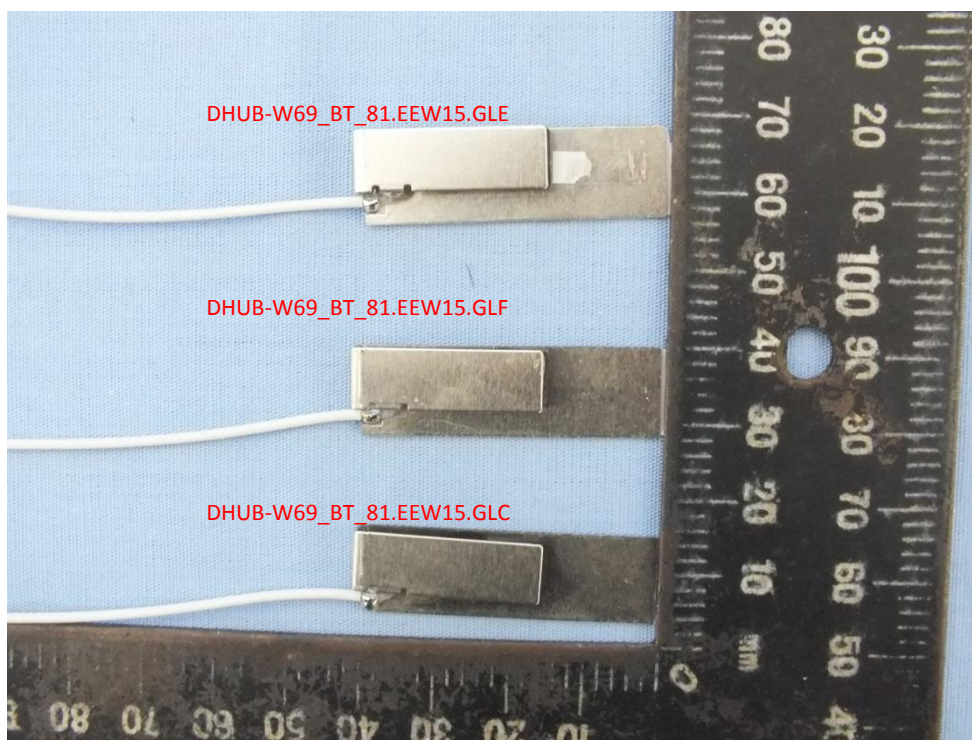

Photographs of EUT

WiFi: On board antenna

BT:DHUB-W69_BT_81.EEW15.GLC /DHUB-W69_BT_81.EEW15.GLE /DHUB-W69_BT_81.EEW15.GLF

EUT with external antenna sets

Antenna model: E48u

Antenna model: E55u

Antenna model: M55

Antenna model: M65

Wi-Fi on board

Wi-Fi External