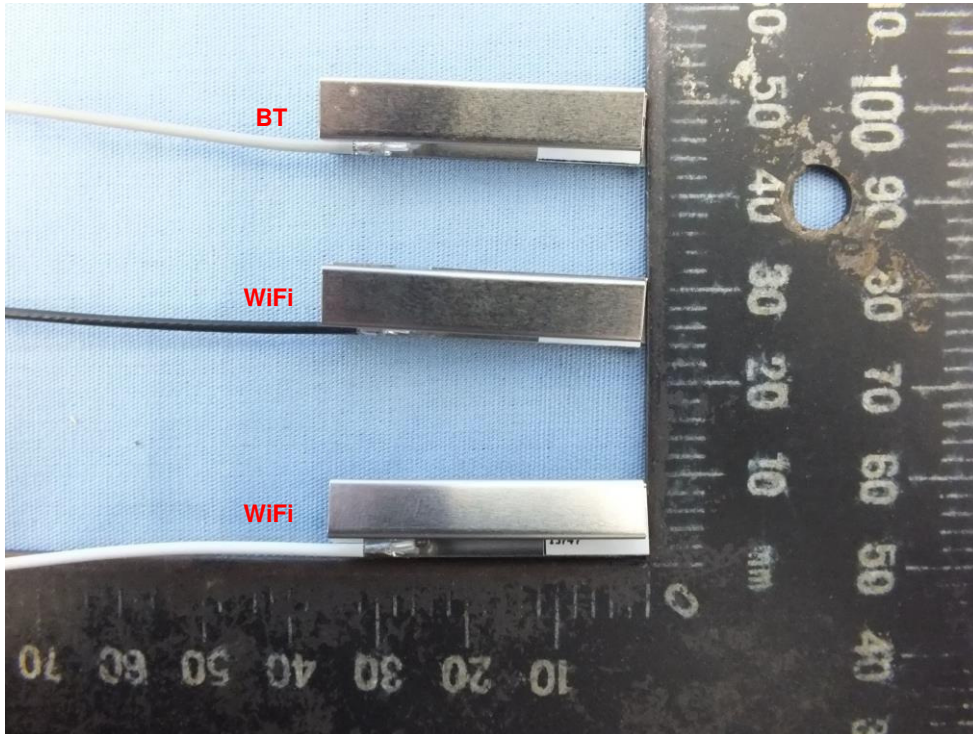

Photographs of EUT

WiFi: On board antenna

BT:DHUB-W69_BT_81.EEW15.GLC /DHUB-W69_BT_81.EEW15.GLE /DHUB-W69_BT_81.EEW15.GLF

EUT with external antenna sets

Antenna model: E48u

Antenna model: E55u

Antenna model: M55

Antenna model: M65

Wi-Fi on board

Wi-Fi External