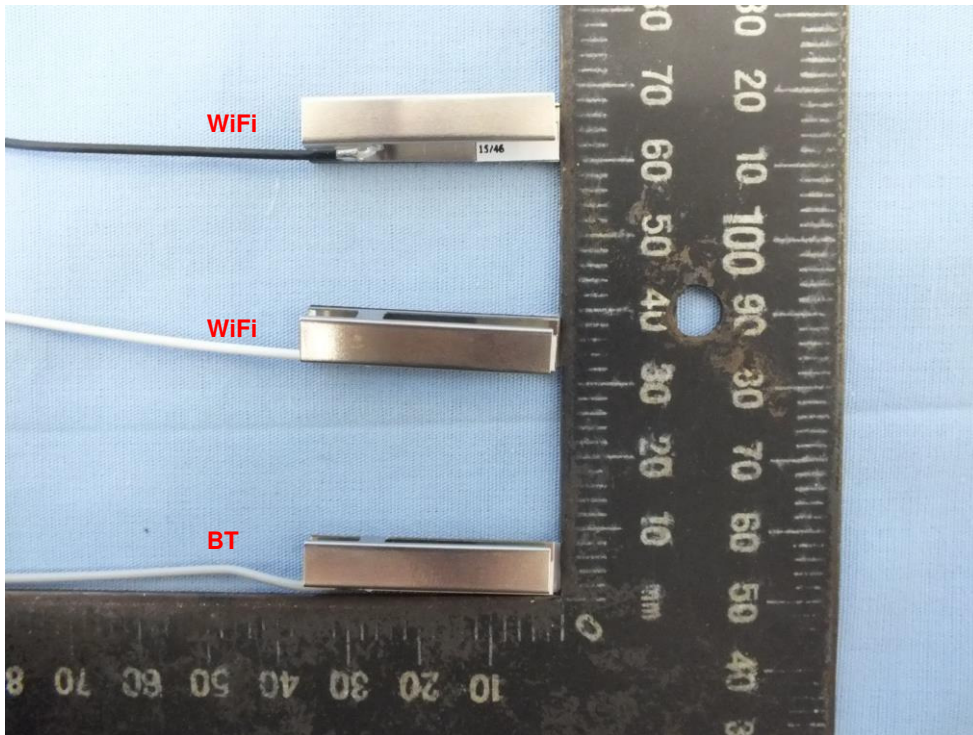

Photographs of EUT

WiFi: On board antenna

BT:DHUB-W69_BT_81.EEW15.GLC /DHUB-W69_BT_81.EEW15.GLE /DHUB-W69_BT_81.EEW15.GLF

EUT with external antenna sets

Antenna model: E48u

Antenna model: E55u

Antenna model: M55

Antenna model: M65

Wi-Fi on board

Wi-Fi External