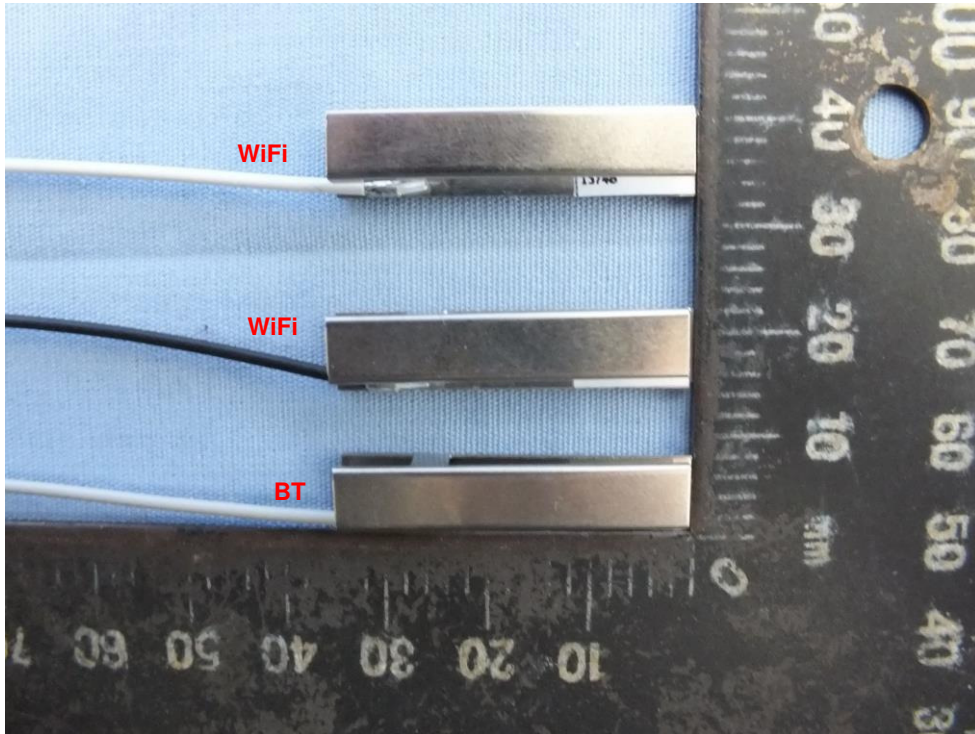

Photographs of EUT

WiFi: On board antenna

BT:DHUB-W69_BT_81.EEW15.GLC /DHUB-W69_BT_81.EEW15.GLE /DHUB-W69_BT_81.EEW15.GLF

EUT with external antenna sets

Antenna model: E48u

Antenna model: E55u

Antenna model: M55

Antenna model: M65

Wi-Fi on board

Wi-Fi External