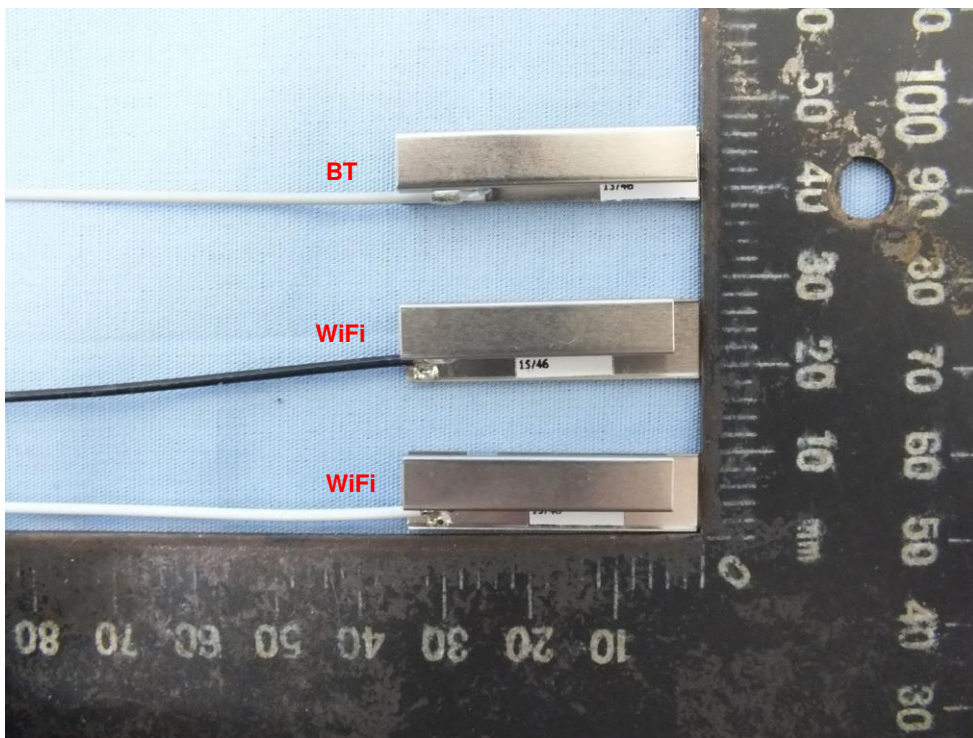

Photographs of EUT

WiFi: On board antenna

BT:DHUB-W69_BT_81.EEW15.GLC /DHUB-W69_BT_81.EEW15.GLE /DHUB-W69_BT_81.EEW15.GLF

EUT with external antenna sets

Antenna model: E48u

Antenna model: E55u

Antenna model: M55

Antenna model: M65

Wi-Fi on board

Wi-Fi External