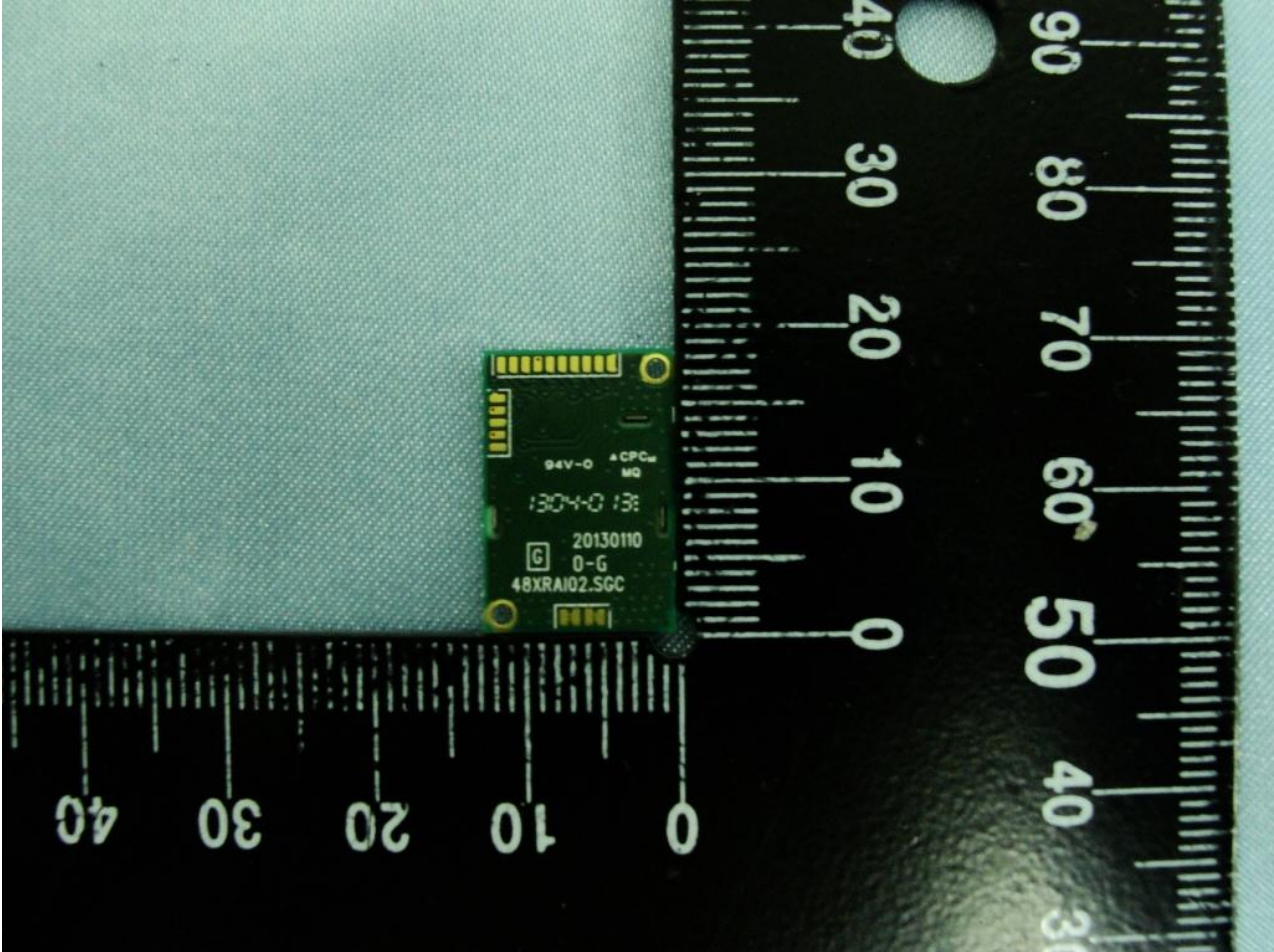

2. Internal Photograph of EUT

Brand Name: WNC / Model Name: DFCN267

Brand Name: WNC / Model Name: DFCN267

Brand Name: WNC / Model Name: DFCN267

Brand Name: WNC / Model Name: DFCN267

Brand Name: WNC / Model Name: DFCN267