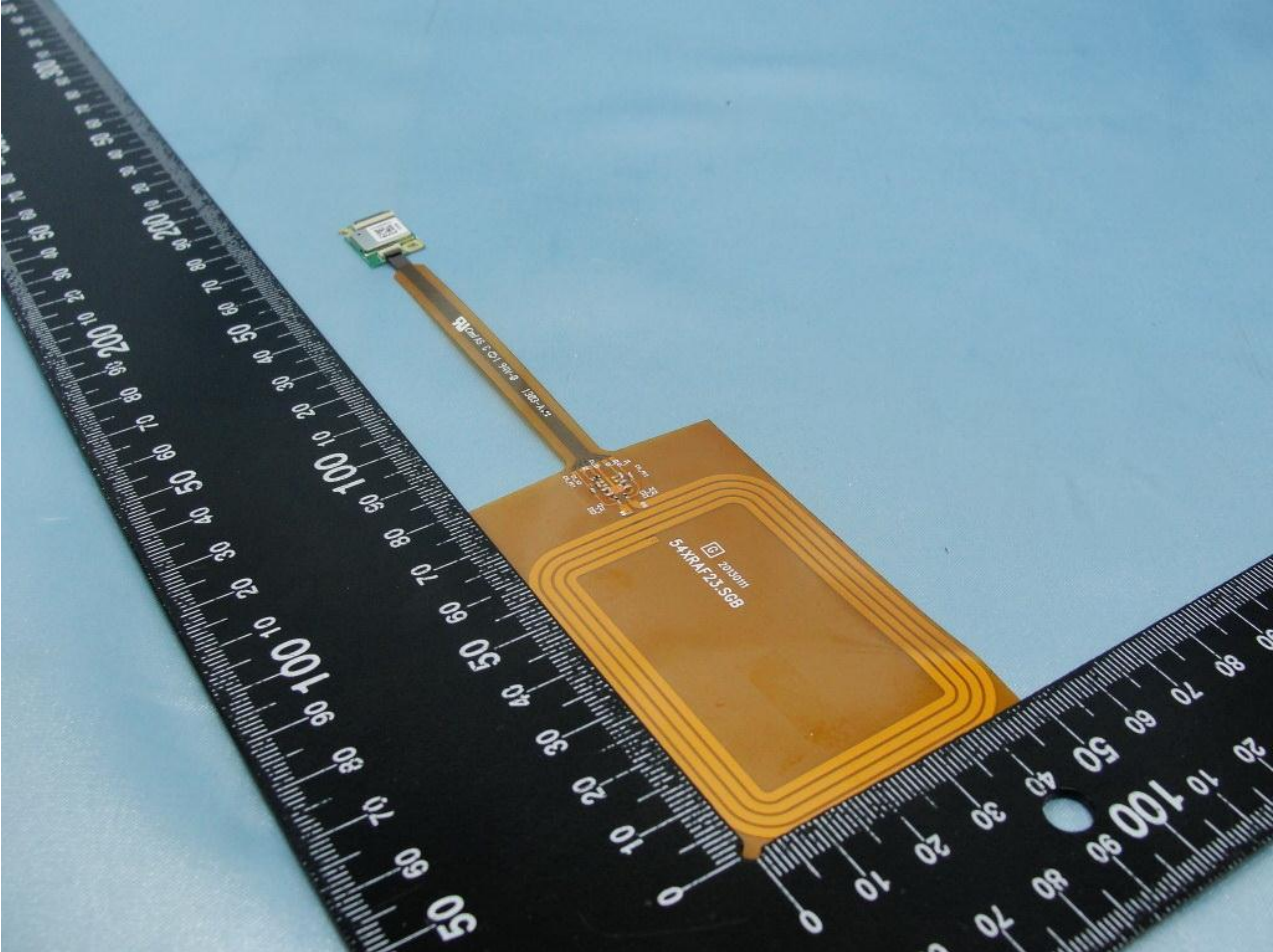

1. External Photograph of EUT

Brand Name: WNC / Model Name: DFCN-2

Brand Name: WNC / Model Name: DFCN-2