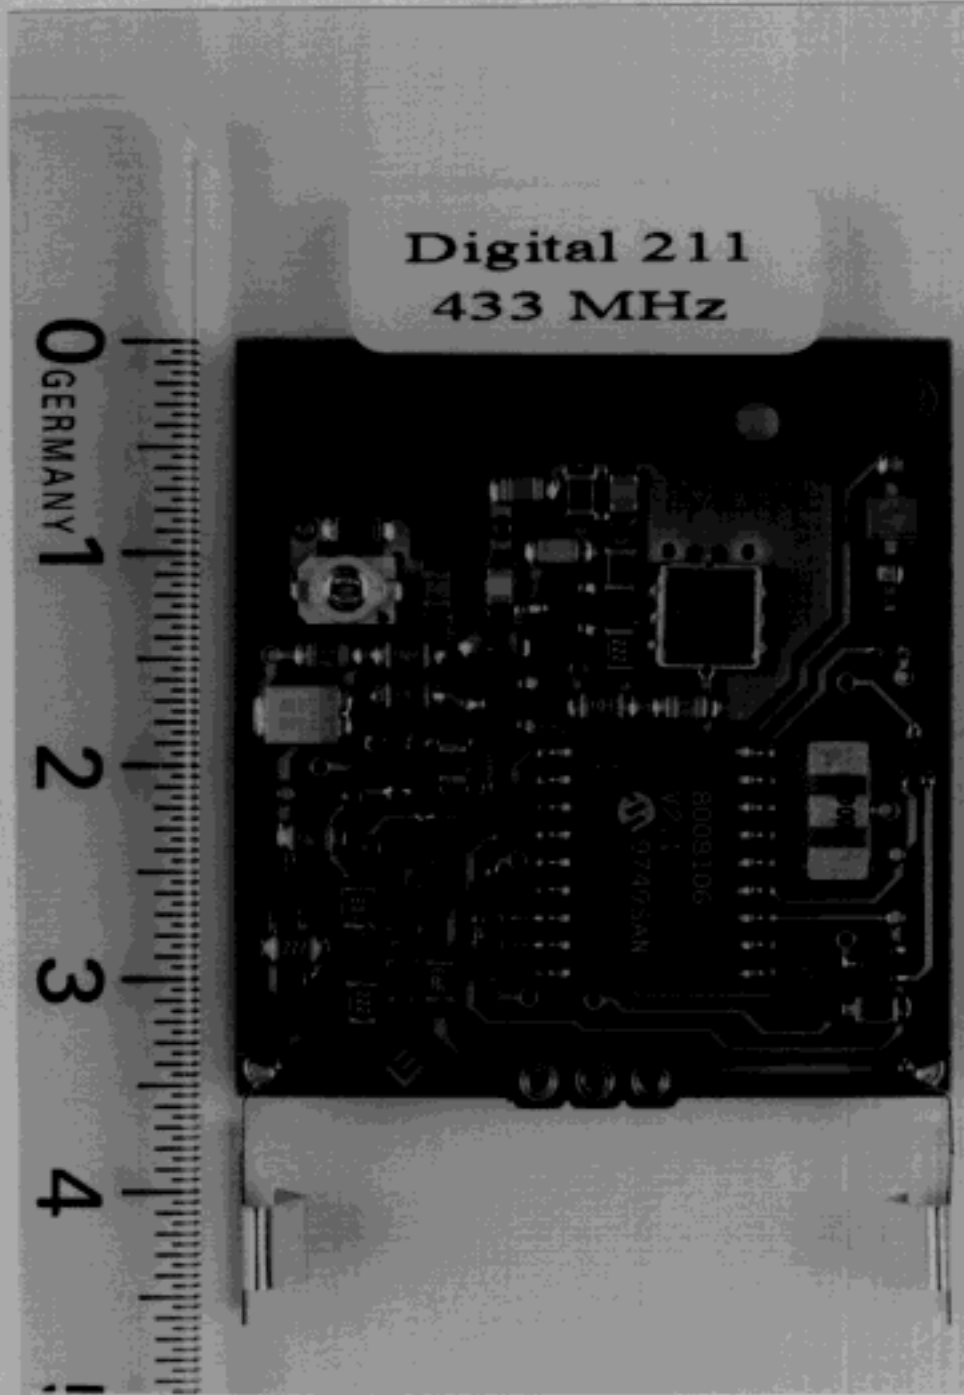

No. FCC-98/04-1000 / 98/04-1001

NKPD 211
Date: 06.04.1998

Page 22 (22)

Digital 214
433 MHz

0 GERMANY 1 2 3 4

Digital 214
433 MHz

0 1 2 3 4

electronic GmbH

FCC - Testreport

No. FCC-98/03-1089

NKPD211

Date: 18.03.1998

Page 15 (15)

Digital 211
433 MHz

0
GERMANY
1
2
3
4