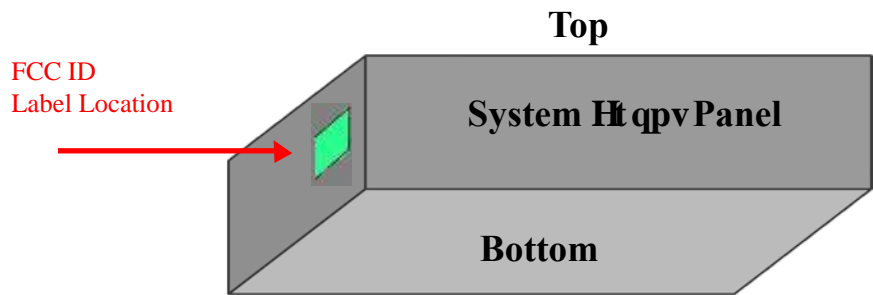

: 77 8 NK73166210
.....FCC ID Label

System Label Detail

FCC ID label shall be placed on the front panel of chassis adjacent to the product part and serial number label. The FCC ID label is approximately 1.4 x 0.3 inches and the FCC ID is printed in 10pt Arial font.