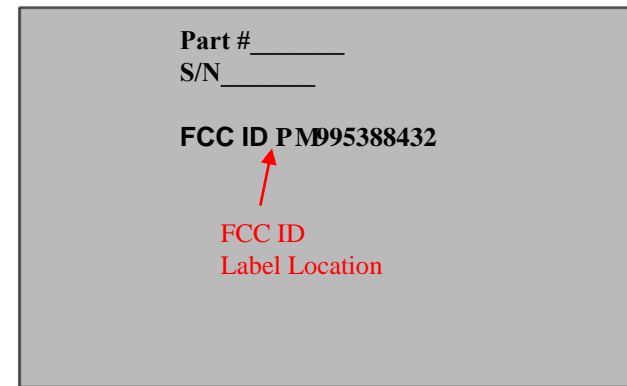

: 77 8 NK73166210
.....FCC ID Label

System Label Detail

FCC ID label shall be placed on the front panel of chassis adjacent to the product part and serial number label. The FCC ID label is approximately 1.4 x 0.3 inches and the FCC ID is printed in 10pt Arial font.