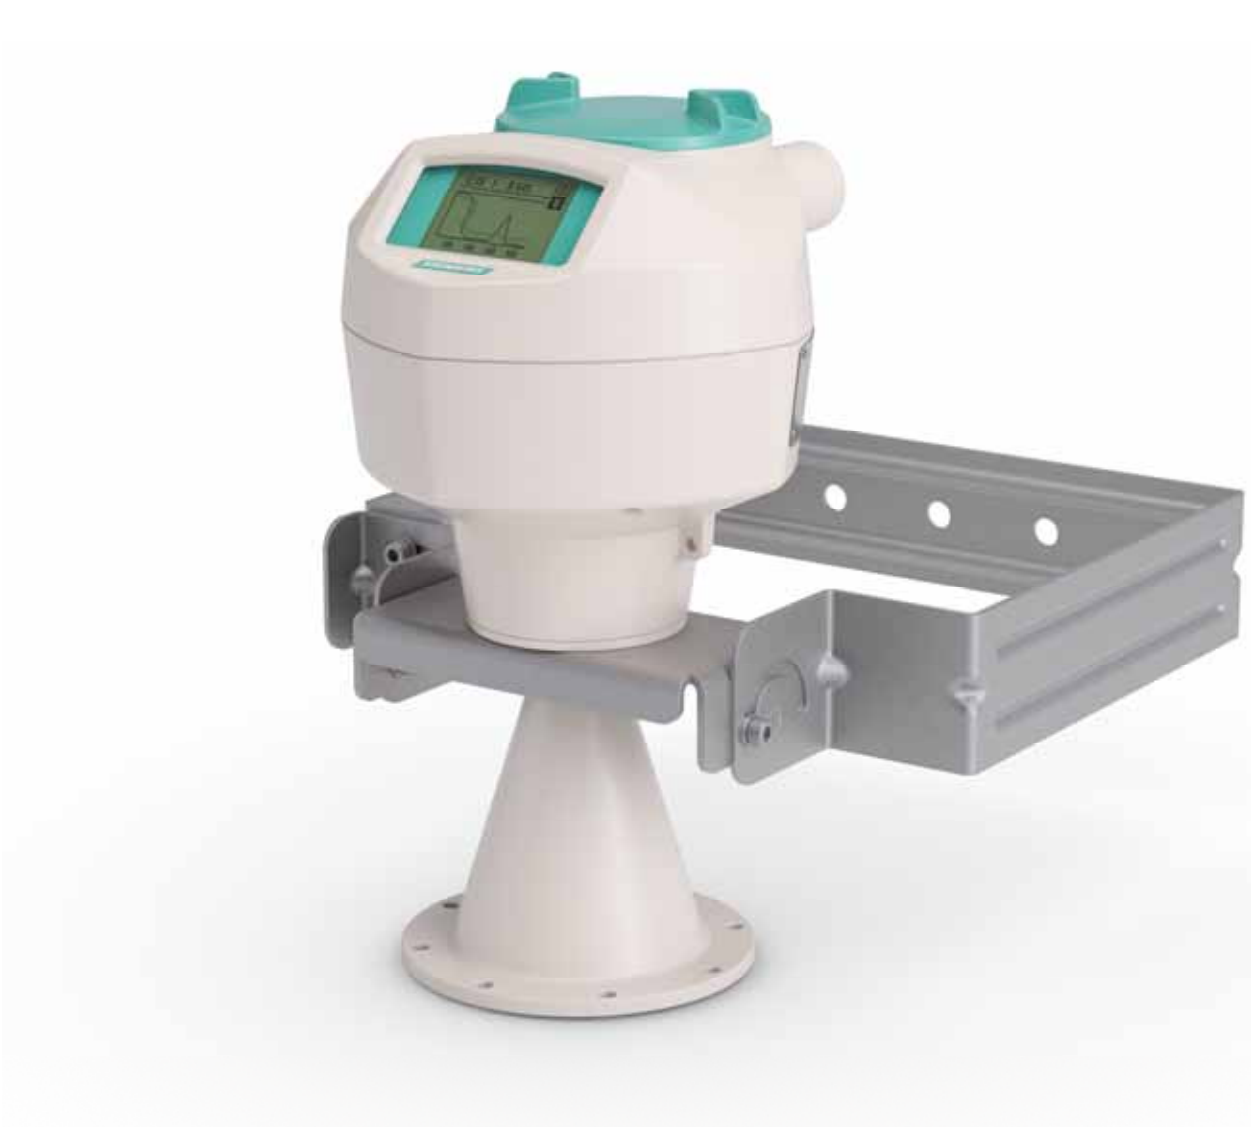

LR250 - Aluminum horn antenna - #1 - without process connection.

LR250 - Aluminum horn antenna - #2 - flanged horn