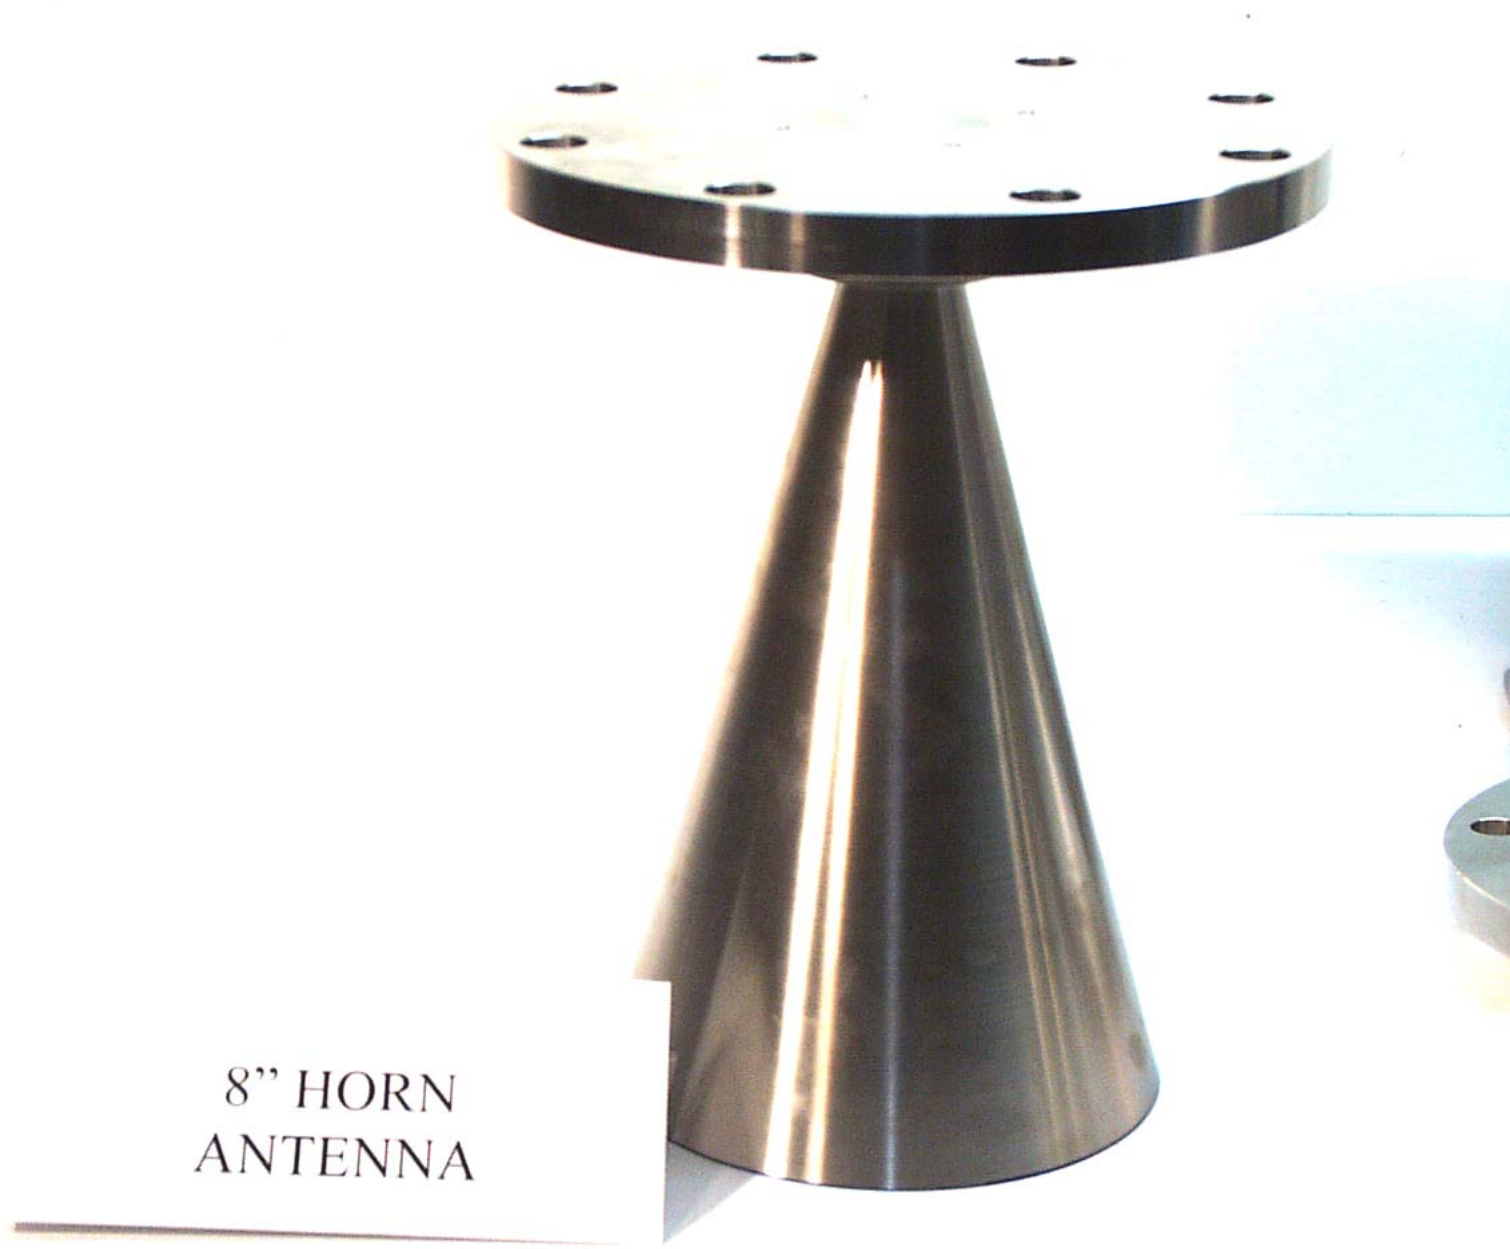

**Annex 2 - External Photographs of EUT
SIEMENS MILLTRONICS RADAR LEVEL GAUGE (6.3 GHz)**

**Photo # 1
SITRANS LR 200 OR SITRANS PROBE LR**

Annex 2 - External Photographs of EUT
SIEMENS MILLTRONICS RADAR LEVEL GAUGE (6.3 GHz)

Photo # 2
SITRANS LR 200 OR SITRANS PROBE LR

**Annex 2 - External Photographs of EUT
SIEMENS MILLTRONICS RADAR LEVEL GAUGE (6.3 GHz)**

**Photo # 3
SITRANS LR 200 OR SITRANS PROBE LR**

3" HORN
ANTENNA

8" HORN
ANTENNA

4" SANITARY
HORN