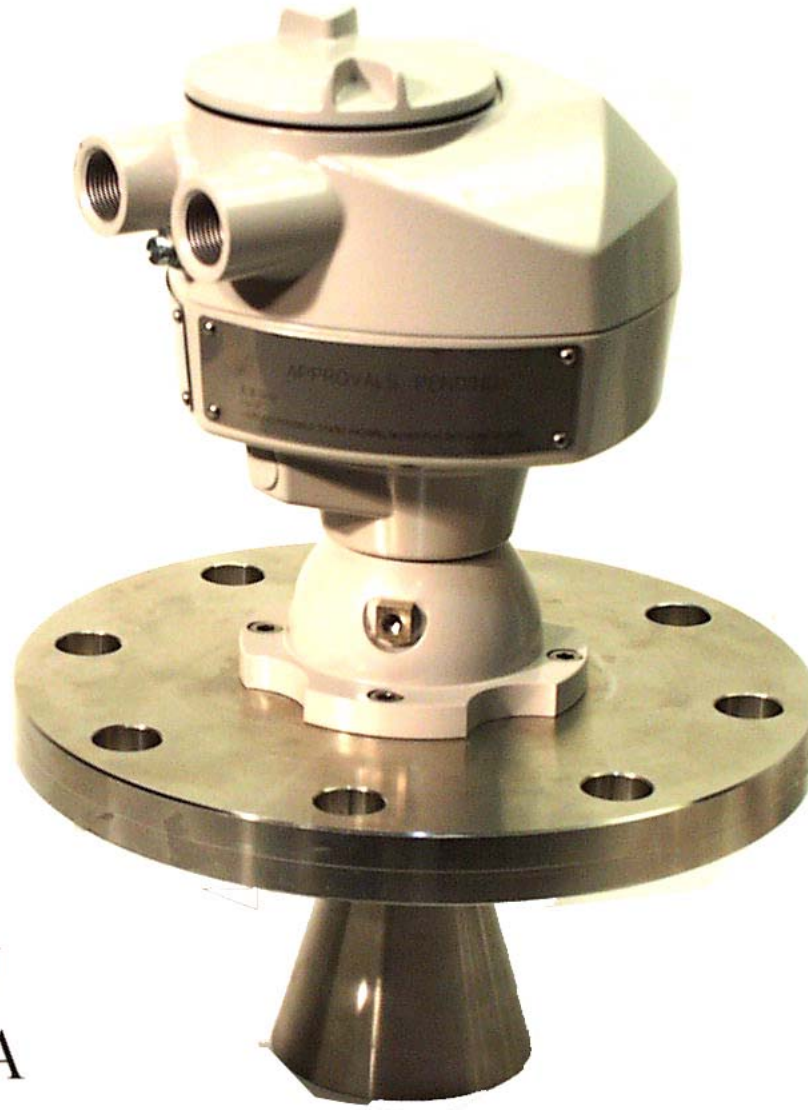

**Annex 2 - External Photographs of EUT
SIEMENS MILLTRONICS RADAR LEVEL GAUGE (6.3 GHz)**

**Photo # 1
SITRANS LR 200 OR SITRANS PROBE LR**

Annex 2 - External Photographs of EUT
SIEMENS MILLTRONICS RADAR LEVEL GAUGE (6.3 GHz)

Photo # 2
SITRANS LR 200 OR SITRANS PROBE LR

**Annex 2 - External Photographs of EUT
SIEMENS MILLTRONICS RADAR LEVEL GAUGE (6.3 GHz)**

**Photo # 3
SITRANS LR 200 OR SITRANS PROBE LR**

3" HORN
ANTENNA

8" HORN
ANTENNA

4" SANITARY
HORN