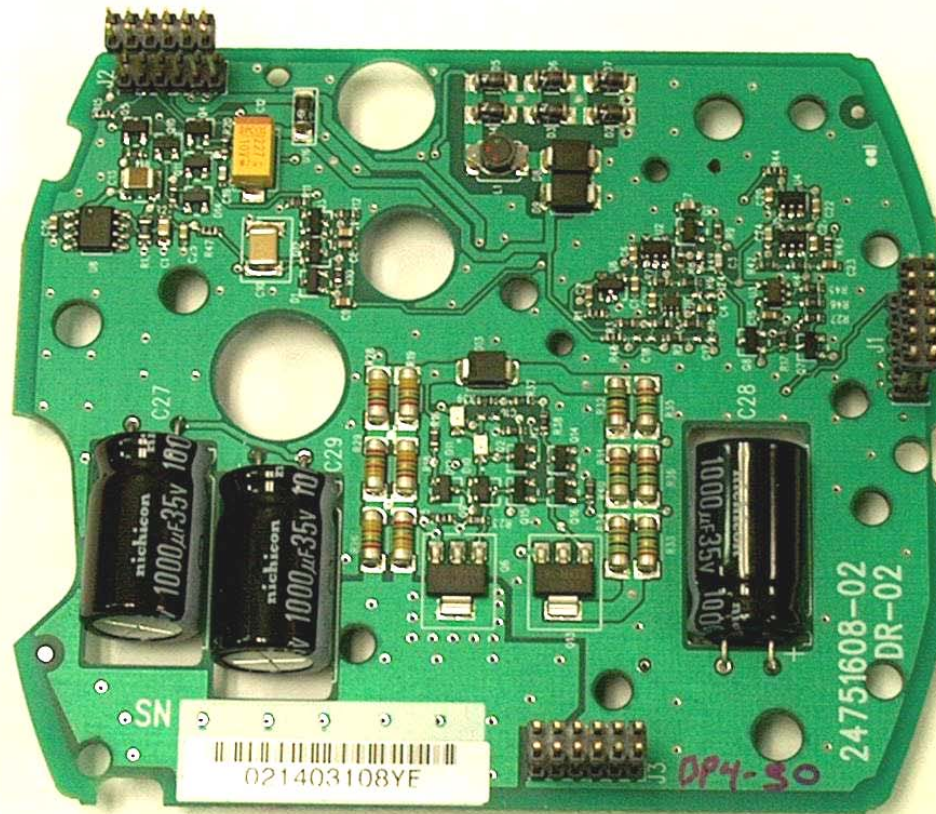

**Annex 3 - Internal Photographs of EUT
SIEMENS MILLTRONICS RADAR LEVEL GAUGE (6.3 GHz)**

**Photo # 1
SITRANS LR 200 OR SITRANS PROBE LR**

Annex 3 - Internal Photographs of EUT
SIEMENS MILLTRONICS RADAR LEVEL GAUGE (6.3 GHz)

Photo # 3
SITRANS LR 200 OR SITRANS PROBE LR

Annex 3 - Internal Photographs of EUT
SIEMENS MILLTRONICS RADAR LEVEL GAUGE (6.3 GHz)

Photo # 6
SITRANS LR 200 OR SITRANS PROBE LR

Annex 3 - Internal Photographs of EUT
SIEMENS MILLTRONICS RADAR LEVEL GAUGE (6.3 GHz)

Photo # 7
SITRANS LR 200 OR SITRANS PROBE LR

Annex 3 - Internal Photographs of EUT
SIEMENS MILLTRONICS RADAR LEVEL GAUGE (6.3 GHz)

Photo # 9
SITRANS LR 200 OR SITRANS PROBE LR

Annex 3 - Internal Photographs of EUT
SIEMENS MILLTRONICS RADAR LEVEL GAUGE (6.3 GHz)

Photo # 10
SITRANS LR 200 OR SITRANS PROBE LR