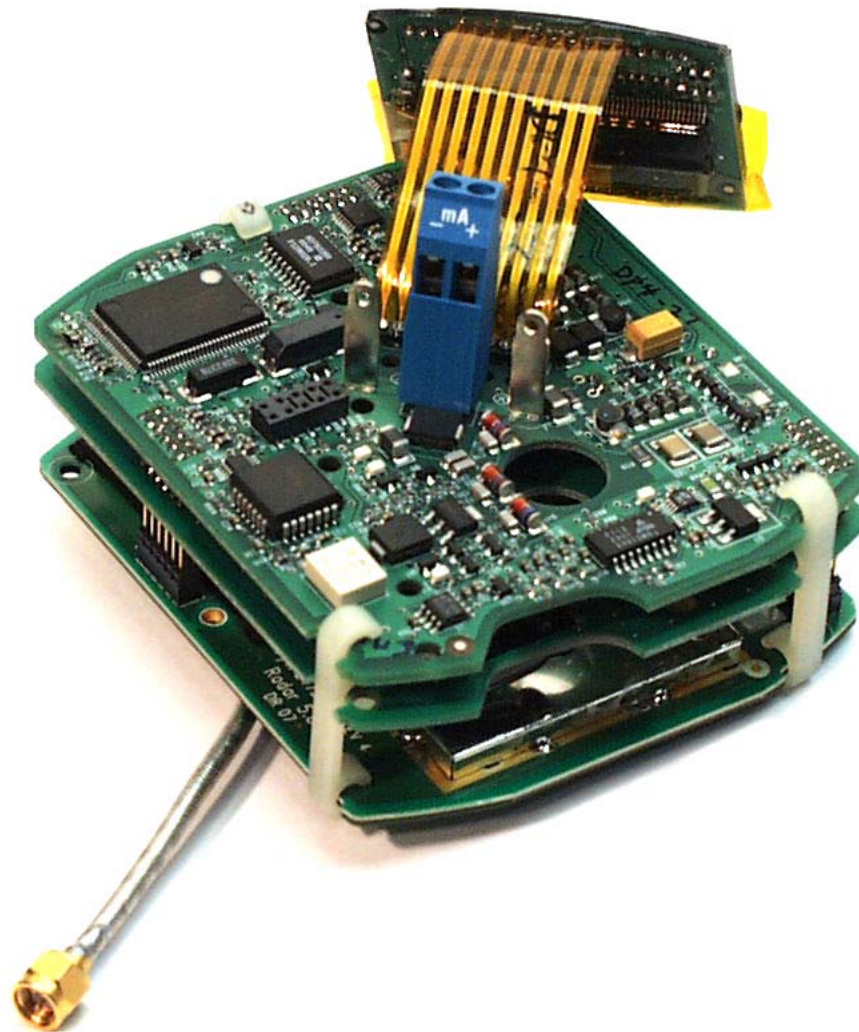

**Annex 3 - Internal Photographs of EUT
SIEMENS MILLTRONICS RADAR LEVEL GAUGE (6.3 GHz)**

**Photo # 1
SITRANS LR 200 OR SITRANS PROBE LR**

Annex 3 - Internal Photographs of EUT
SIEMENS MILLTRONICS RADAR LEVEL GAUGE (6.3 GHz)

Photo # 3
SITRANS LR 200 OR SITRANS PROBE LR

Annex 3 - Internal Photographs of EUT
SIEMENS MILLTRONICS RADAR LEVEL GAUGE (6.3 GHz)

Photo # 6
SITRANS LR 200 OR SITRANS PROBE LR

Annex 3 - Internal Photographs of EUT
SIEMENS MILLTRONICS RADAR LEVEL GAUGE (6.3 GHz)

Photo # 7
SITRANS LR 200 OR SITRANS PROBE LR

Annex 3 - Internal Photographs of EUT
SIEMENS MILLTRONICS RADAR LEVEL GAUGE (6.3 GHz)

Photo # 9
SITRANS LR 200 OR SITRANS PROBE LR

Annex 3 - Internal Photographs of EUT
SIEMENS MILLTRONICS RADAR LEVEL GAUGE (6.3 GHz)

Photo # 10
SITRANS LR 200 OR SITRANS PROBE LR