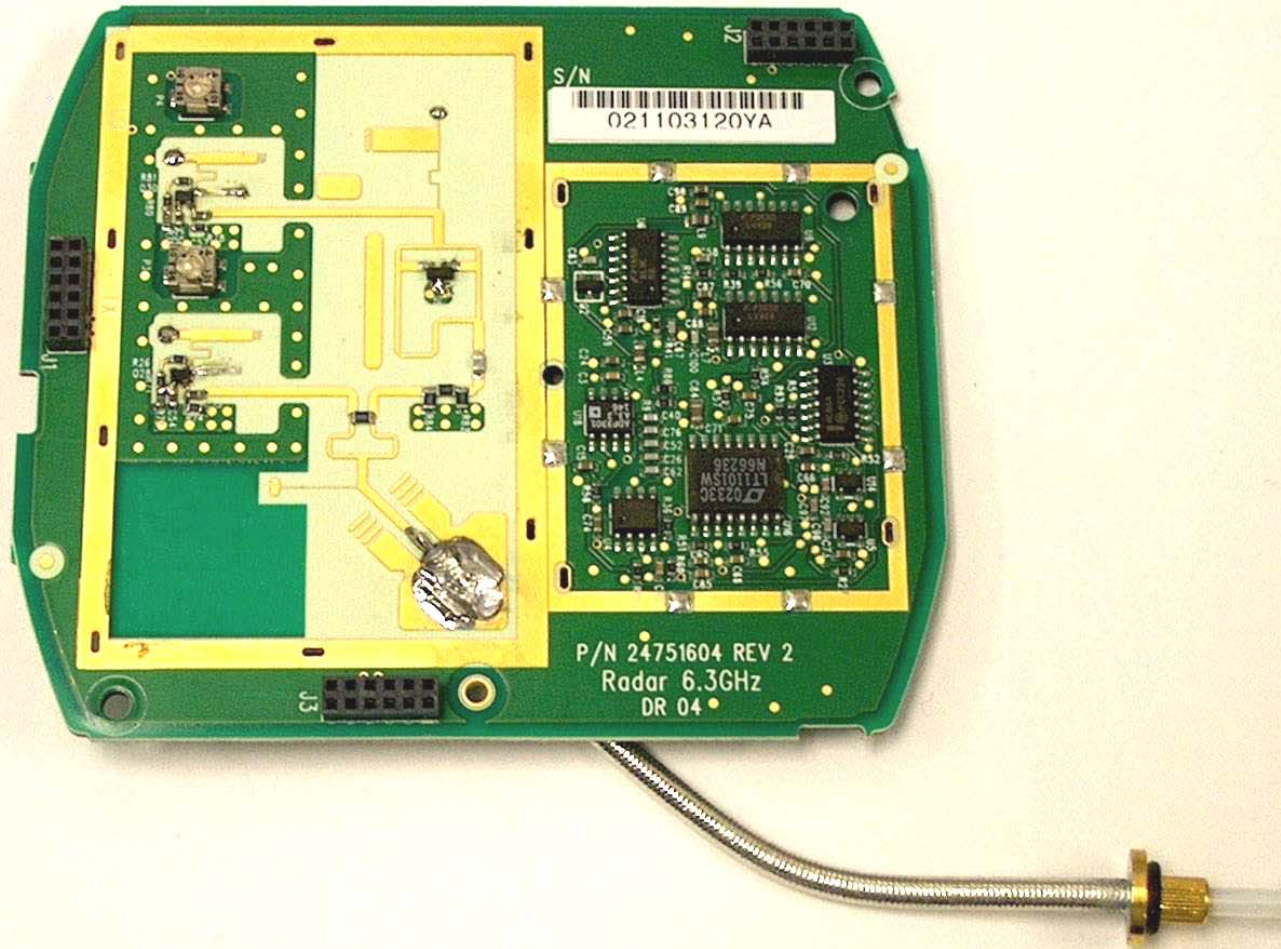

**Annex 3 - Internal Photographs of EUT
SIEMENS MILLTRONICS RADAR LEVEL GAUGE (6.3 GHz)**

**Photo # 1
SITRANS LR 200 OR SITRANS PROBE LR**

Annex 3 - Internal Photographs of EUT
SIEMENS MILLTRONICS RADAR LEVEL GAUGE (6.3 GHz)

Photo # 3
SITRANS LR 200 OR SITRANS PROBE LR

Annex 3 - Internal Photographs of EUT
SIEMENS MILLTRONICS RADAR LEVEL GAUGE (6.3 GHz)

Photo # 6
SITRANS LR 200 OR SITRANS PROBE LR

Annex 3 - Internal Photographs of EUT
SIEMENS MILLTRONICS RADAR LEVEL GAUGE (6.3 GHz)

Photo # 7
SITRANS LR 200 OR SITRANS PROBE LR

Annex 3 - Internal Photographs of EUT
SIEMENS MILLTRONICS RADAR LEVEL GAUGE (6.3 GHz)

Photo # 9
SITRANS LR 200 OR SITRANS PROBE LR

Annex 3 - Internal Photographs of EUT
SIEMENS MILLTRONICS RADAR LEVEL GAUGE (6.3 GHz)

Photo # 10
SITRANS LR 200 OR SITRANS PROBE LR