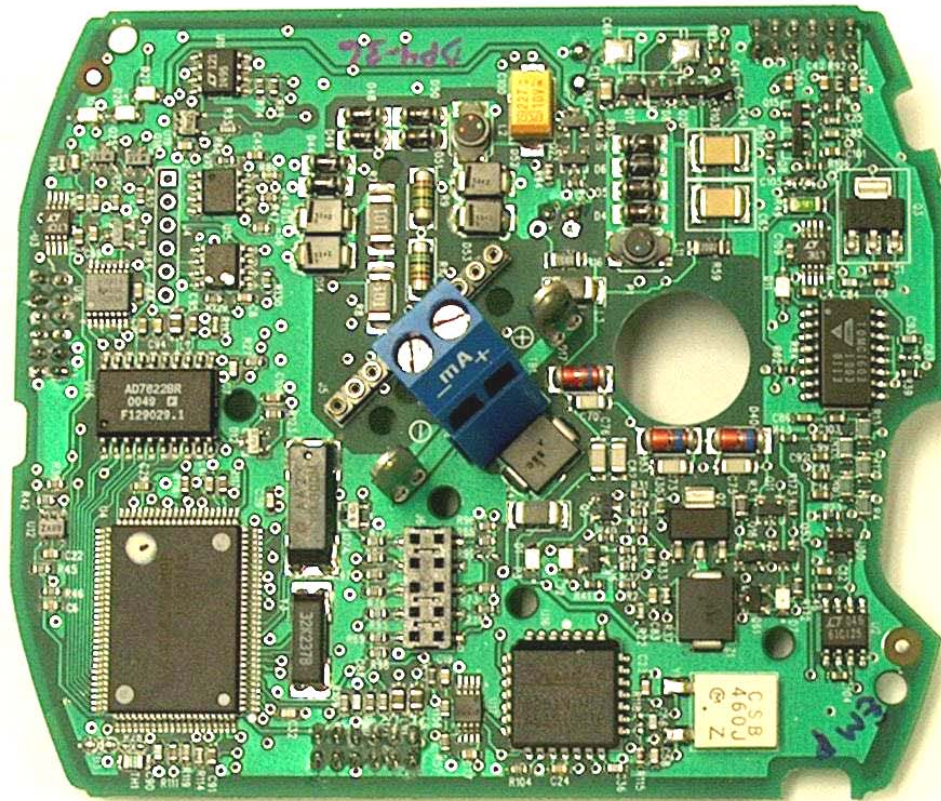

**Annex 3 - Internal Photographs of EUT
SIEMENS MILLTRONICS RADAR LEVEL GAUGE (6.3 GHz)**

**Photo # 1
SITRANS LR 200 OR SITRANS PROBE LR**

Annex 3 - Internal Photographs of EUT
SIEMENS MILLTRONICS RADAR LEVEL GAUGE (6.3 GHz)

Photo # 3
SITRANS LR 200 OR SITRANS PROBE LR

Annex 3 - Internal Photographs of EUT
SIEMENS MILLTRONICS RADAR LEVEL GAUGE (6.3 GHz)

Photo # 6
SITRANS LR 200 OR SITRANS PROBE LR

Annex 3 - Internal Photographs of EUT
SIEMENS MILLTRONICS RADAR LEVEL GAUGE (6.3 GHz)

Photo # 7
SITRANS LR 200 OR SITRANS PROBE LR

Annex 3 - Internal Photographs of EUT
SIEMENS MILLTRONICS RADAR LEVEL GAUGE (6.3 GHz)

Photo # 9
SITRANS LR 200 OR SITRANS PROBE LR

Annex 3 - Internal Photographs of EUT
SIEMENS MILLTRONICS RADAR LEVEL GAUGE (6.3 GHz)

Photo # 10
SITRANS LR 200 OR SITRANS PROBE LR