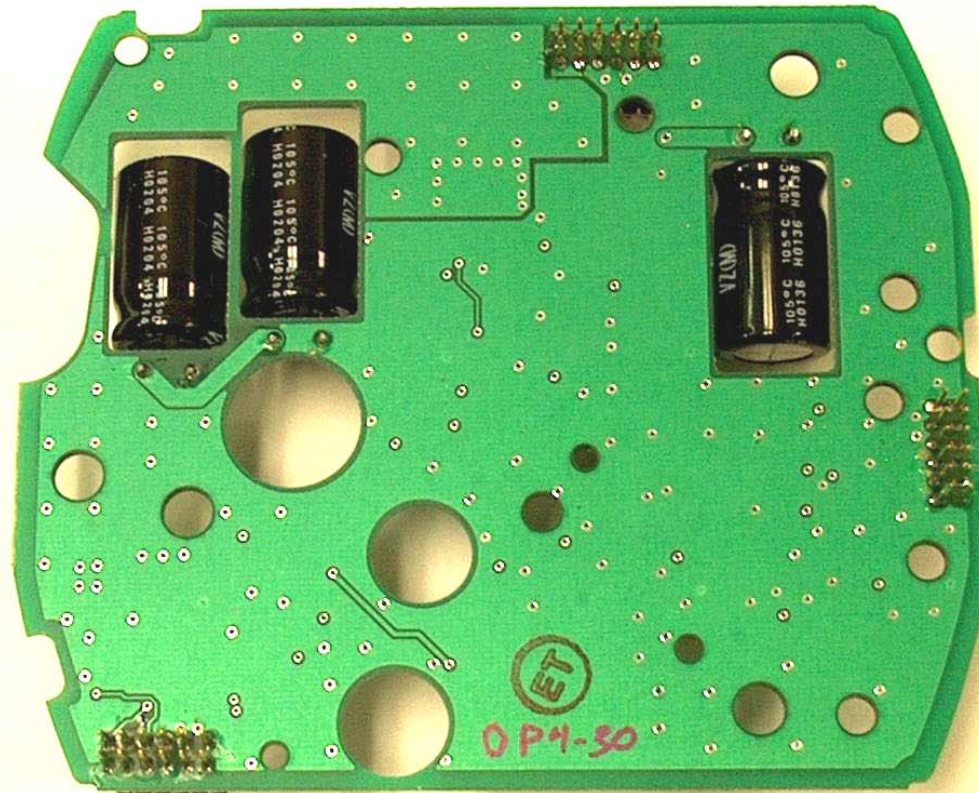

**Annex 3 - Internal Photographs of EUT
SIEMENS MILLTRONICS RADAR LEVEL GAUGE (6.3 GHz)**

**Photo # 1
SITRANS LR 200 OR SITRANS PROBE LR**

Annex 3 - Internal Photographs of EUT
SIEMENS MILLTRONICS RADAR LEVEL GAUGE (6.3 GHz)

Photo # 3
SITRANS LR 200 OR SITRANS PROBE LR

Annex 3 - Internal Photographs of EUT
SIEMENS MILLTRONICS RADAR LEVEL GAUGE (6.3 GHz)

Photo # 6
SITRANS LR 200 OR SITRANS PROBE LR

Annex 3 - Internal Photographs of EUT
SIEMENS MILLTRONICS RADAR LEVEL GAUGE (6.3 GHz)

Photo # 7
SITRANS LR 200 OR SITRANS PROBE LR

Annex 3 - Internal Photographs of EUT
SIEMENS MILLTRONICS RADAR LEVEL GAUGE (6.3 GHz)

Photo # 9
SITRANS LR 200 OR SITRANS PROBE LR

Annex 3 - Internal Photographs of EUT
SIEMENS MILLTRONICS RADAR LEVEL GAUGE (6.3 GHz)

Photo # 10
SITRANS LR 200 OR SITRANS PROBE LR