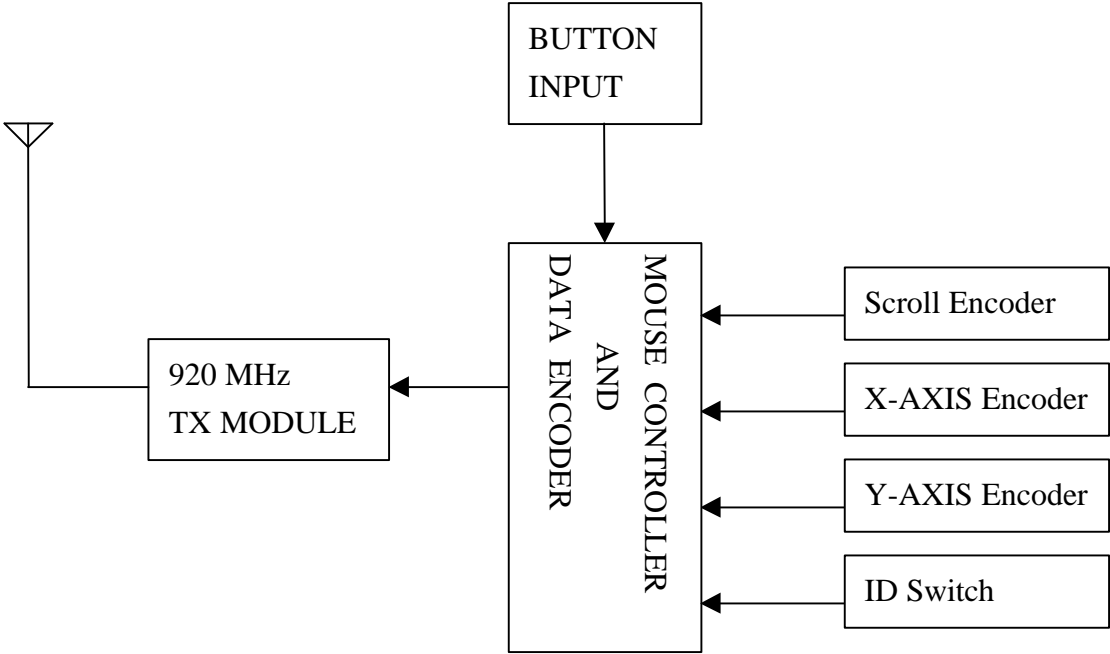

BLOCK DIAGRAM OF RF WHEEL MOUSE

Model No. RFWP0102

DEXIN Corporation, Ltd
 Model: RFWP0102
 DRAWING NO: REV:
 Date, Mar. 24, 1999 SHEET: 1 OF 1