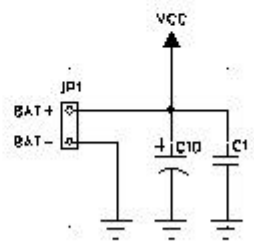

BLOCK DIAGRAM OF RF WHEEL MOUSE

Model No. RFWP0102

DEXIN Corporation, Ltd
 Model: RFWP0102
 DRAWING NO: REV:
 Date, Mar. 24, 1999 SHEET: 1 OF 1