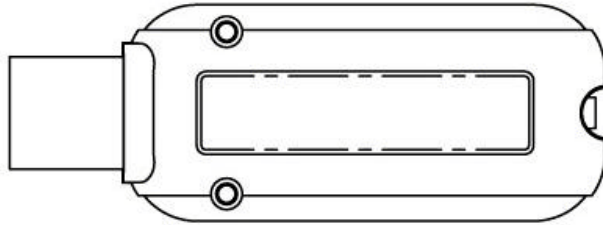

MODEL:MWP2051
FCC ID:NIYMWP2051

CE 0560 ①

Made in China

S/N:

RX2051 Model Label

MODEL:RX2051

S/N:

FC Tested to Comply with FCC Standards