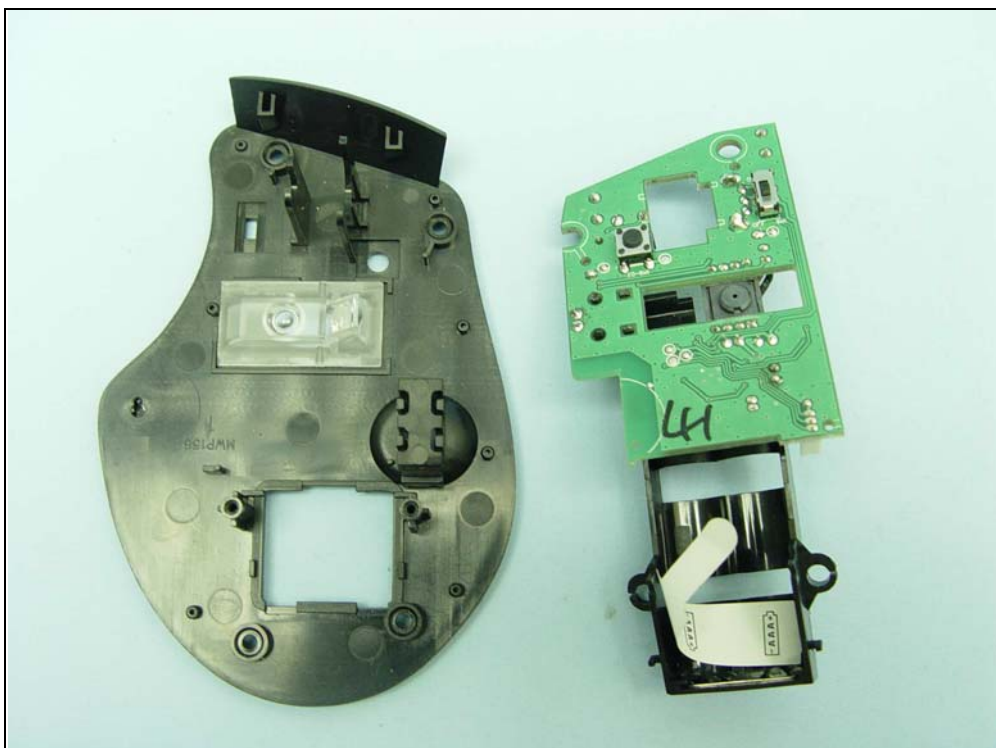

# CONSTRUCTION PHOTOS OF EUT

Model: MWP156\_P6S (Red light)

Model: MWB156\_P6S (Blue light)