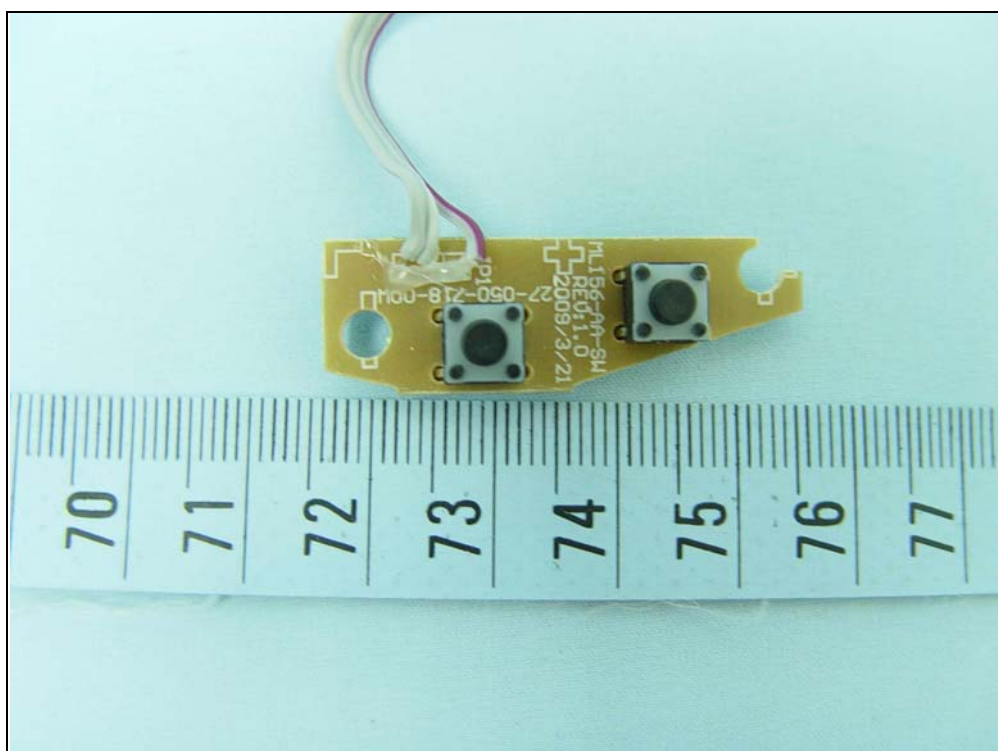

# CONSTRUCTION PHOTOS OF EUT

Model: MWP156\_P6S (Red light)

Model: MWB156\_P6S (Blue light)