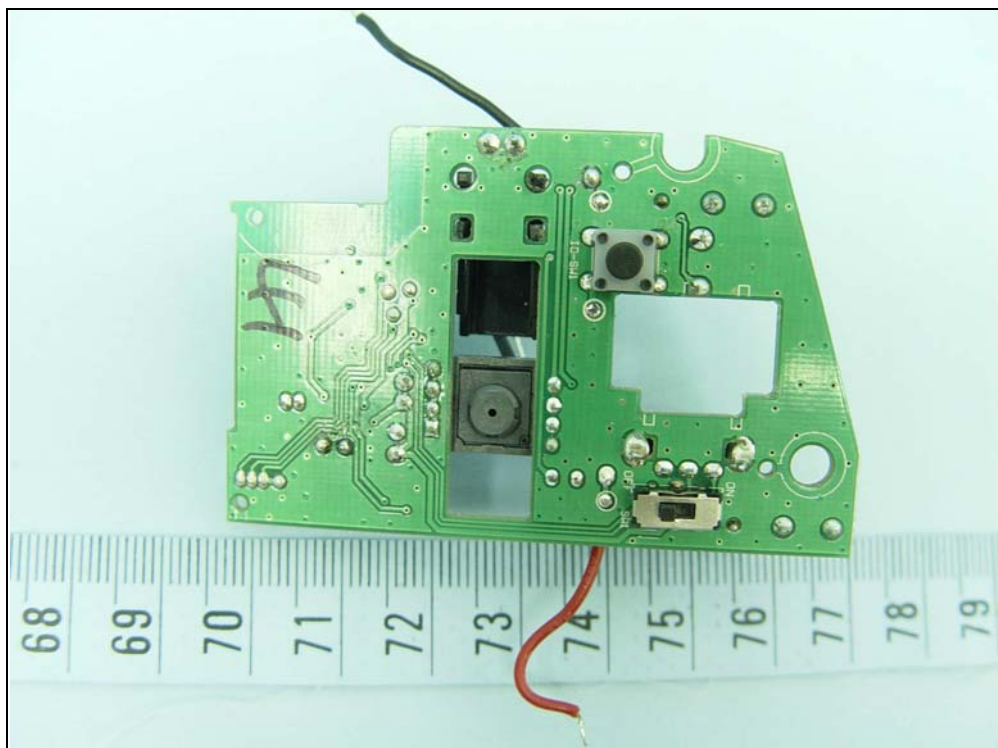

# CONSTRUCTION PHOTOS OF EUT

Model: MWP156\_P6S (Red light)

Model: MWB156\_P6S (Blue light)