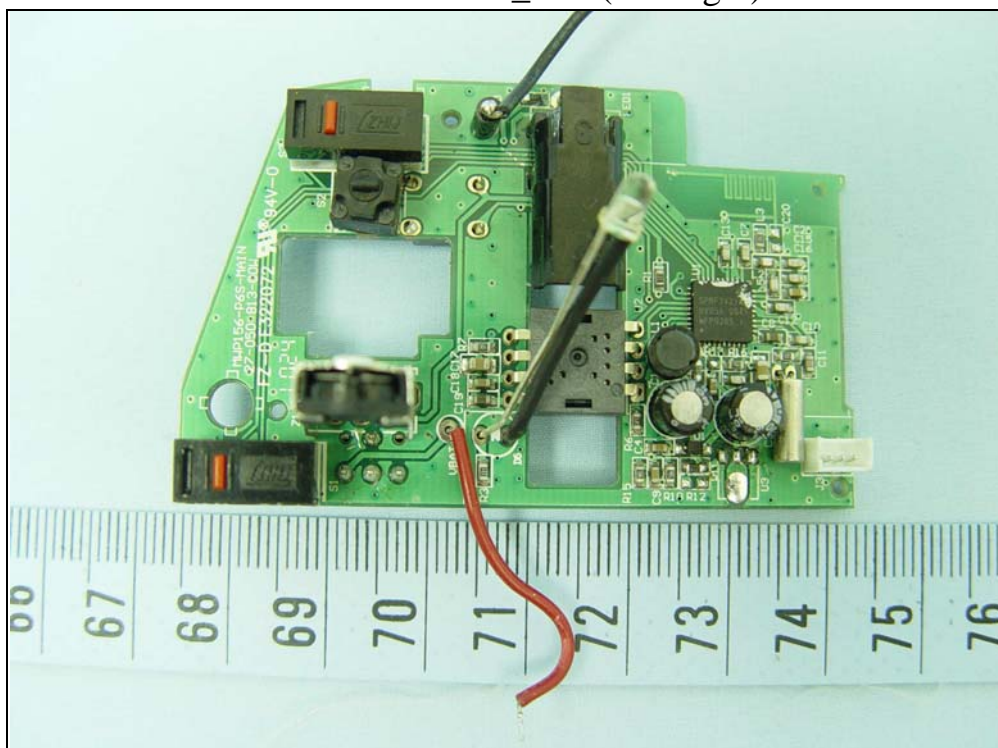

# CONSTRUCTION PHOTOS OF EUT

Model: MWP156\_P6S (Red light)

Model: MWB156\_P6S (Blue light)