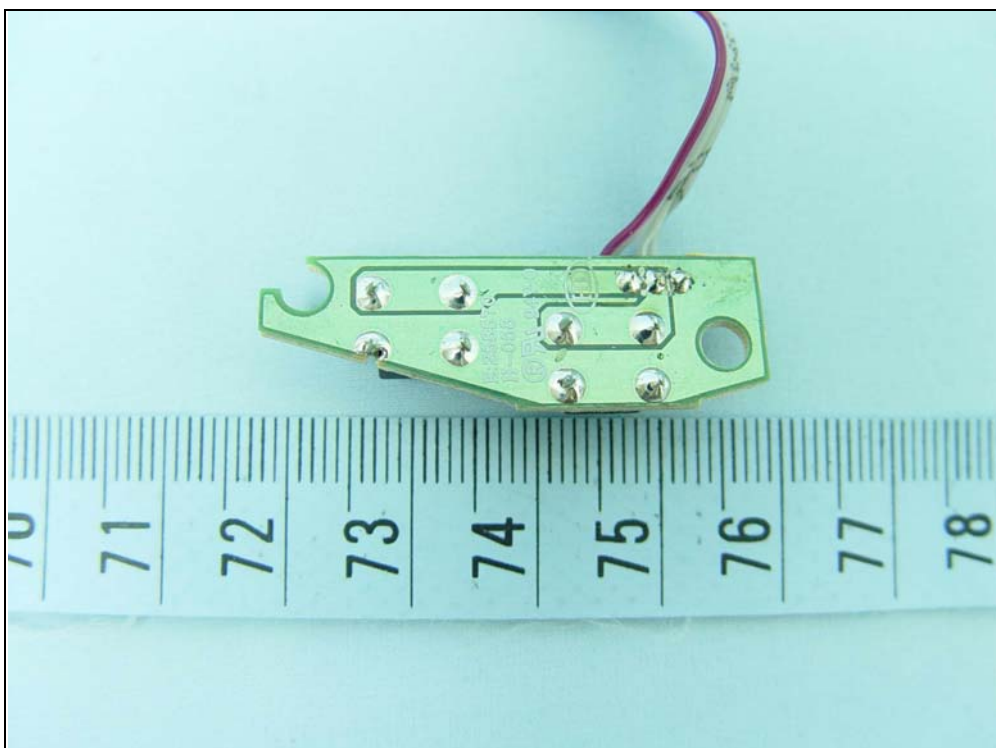

# CONSTRUCTION PHOTOS OF EUT

Model: MWP156\_P6S (Red light)

Model: MWB156\_P6S (Blue light)