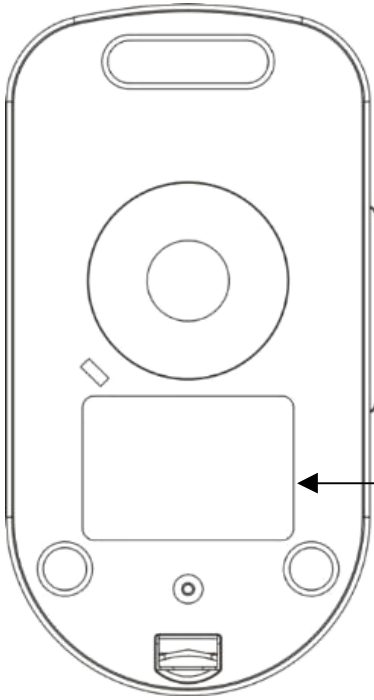

MW1053 Mouse Label

Model: MW1053

FCC ID: NIYMW1053

S/N:

CE 0700 0 FC CE

FOR HOME OR OFFICE USE