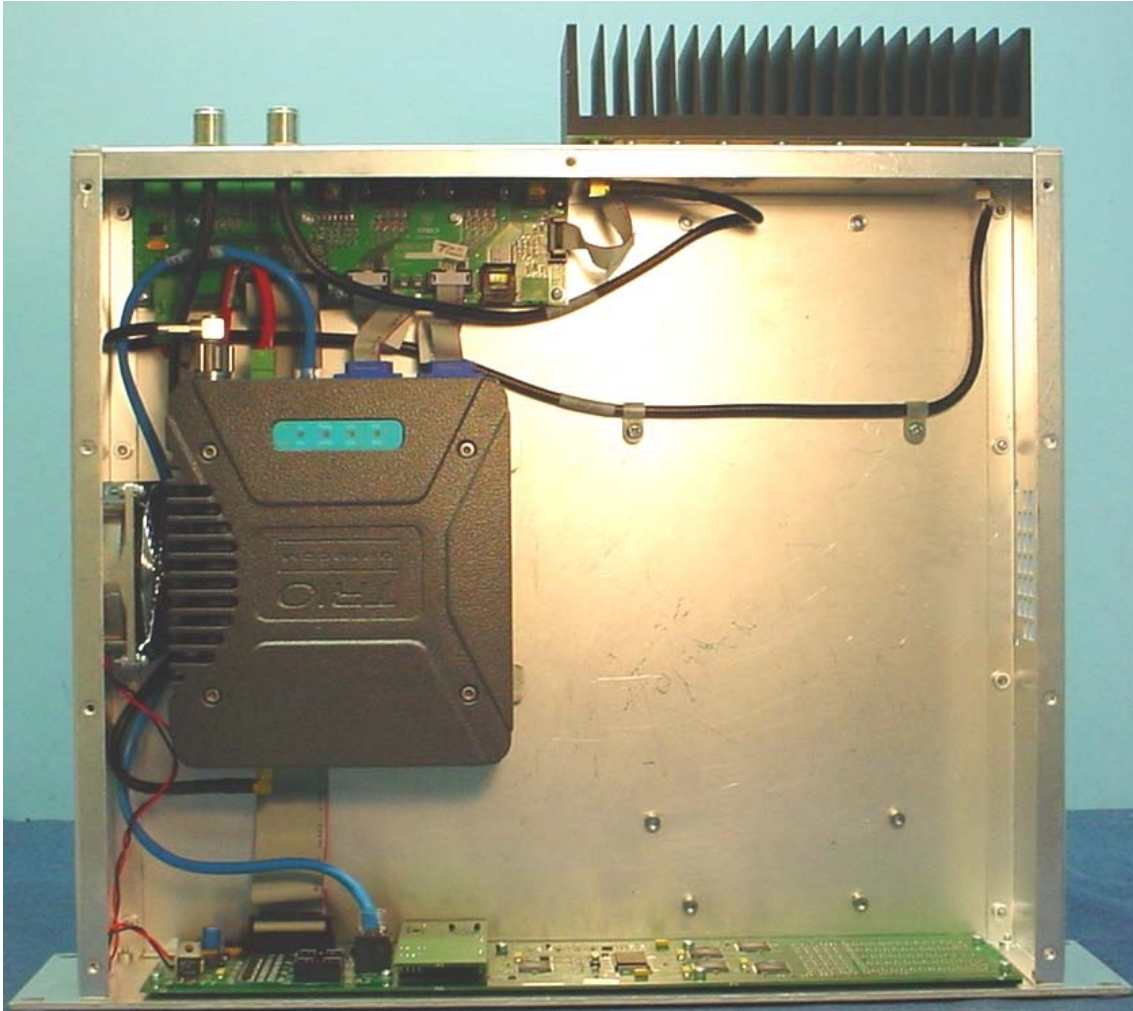

EMC Technologies (NZ) Ltd

Test Report No 30545.1

Report date: 9 June 2003

Internal Views

EMC Technologies (NZ) Ltd

STREET ADDRESS - 47 MacKelvie Street, Grey Lynn, Auckland, New Zealand

POSTAL ADDRESS - PO Box 68 307, Newton, Auckland, New Zealand