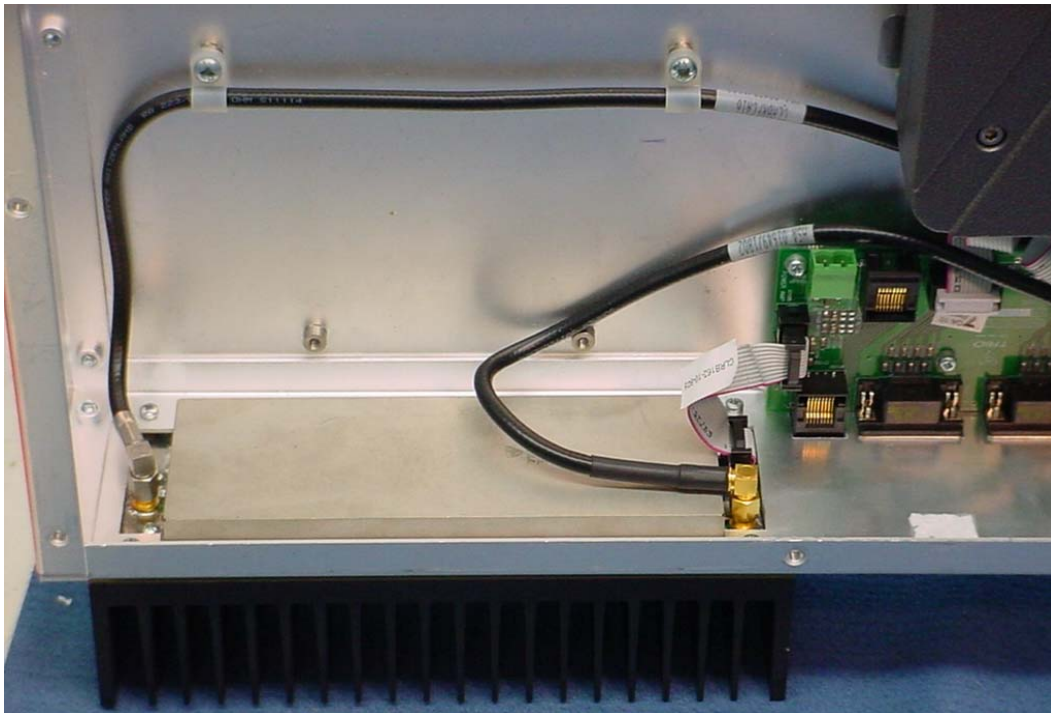

EMC Technologies (NZ) Ltd

Test Report No 30545.1

Report date: 9 June 2003

EMC Technologies (NZ) Ltd

STREET ADDRESS - 47 MacKelvie Street, Grey Lynn, Auckland, New Zealand

POSTAL ADDRESS - PO Box 68 307, Newton, Auckland, New Zealand

This report may not be reproduced except in full

Telephone: +64 9 360 0862 Fax: +64 9 360 0861

E-mail: aucklab@ihug.co.nz

Web Site: www.emctech.com.au

Page 31 of 35