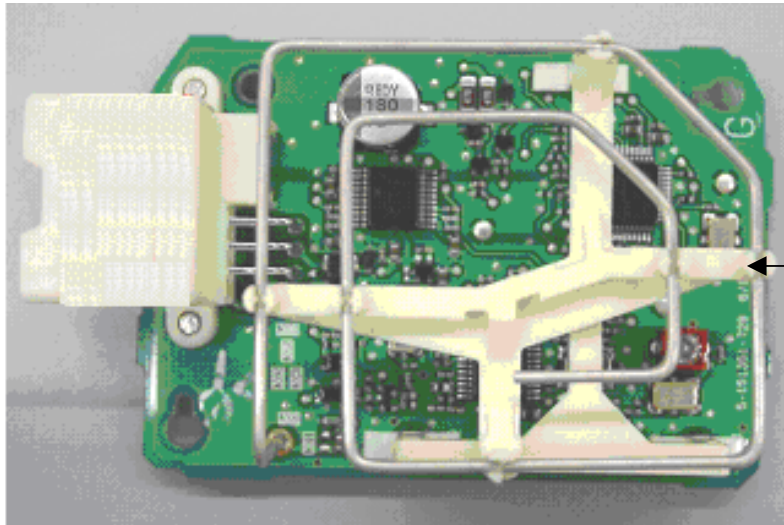

Internal Photos
Remote Keyless Entry System (Receiver)
FCC ID: NI4TMRF-002
IC Number: 2842A-TMRF002

Antenna

Component Side

Solder Side