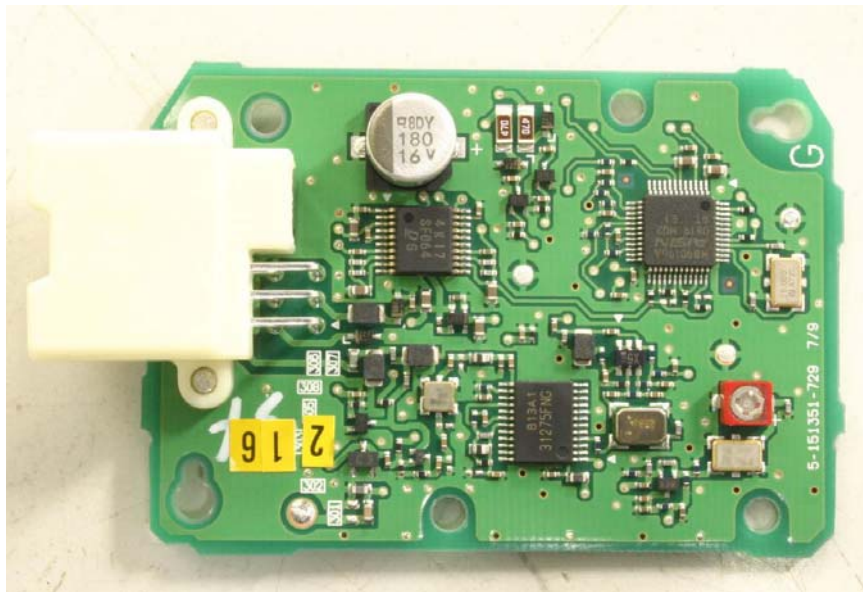

Internal Photos
Remote Keyless Entry System (Receiver)
FCC ID: NI4TMRF-002
IC Number: 2842A-TMRF002

Antenna

Component Side

Solder Side