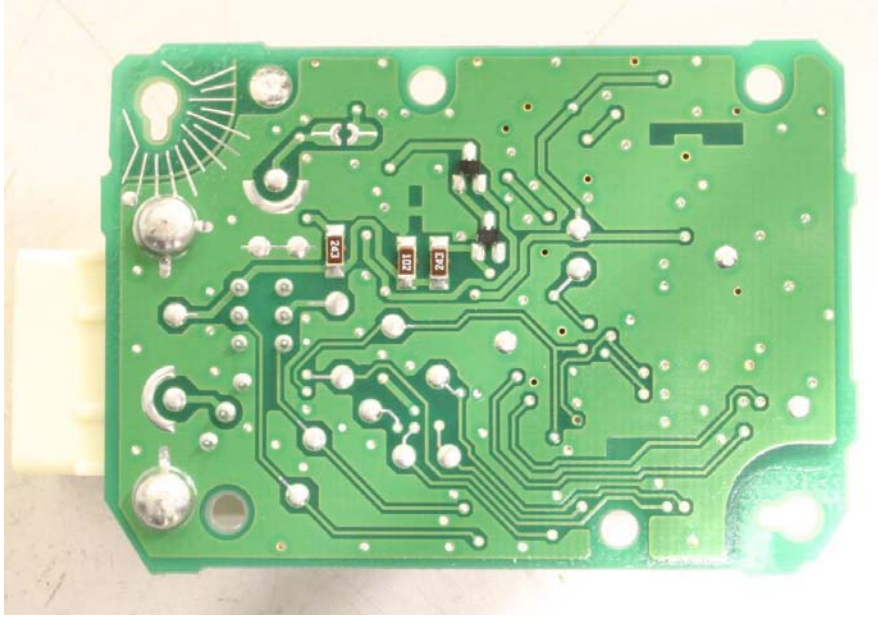

Internal Photos
Remote Keyless Entry System (Receiver)
FCC ID: NI4TMRF-002
IC Number: 2842A-TMRF002

Antenna

Component Side

Solder Side