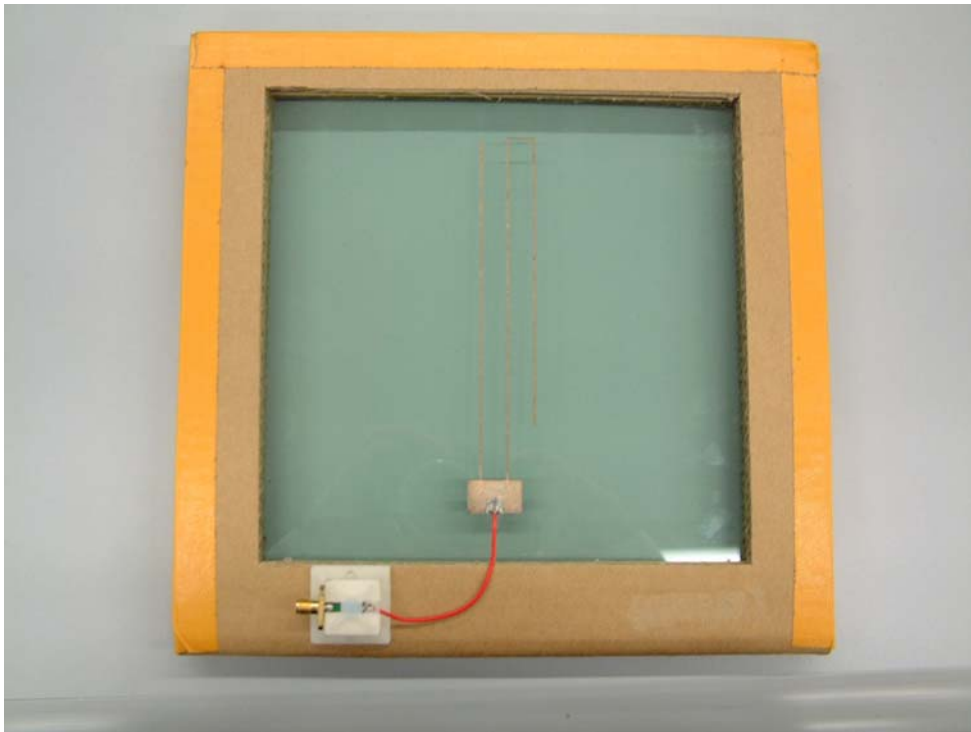

External Photos
Remote Keyless Entry System (Receiver)
FCC ID: NI4TMRF-002
IC Number: 2842A-TMRF002

<External Antenna: Glass Antenna>

The antenna is installed in vehicle's rear glass.
This ANT pattern is similar to actual ANT pattern.