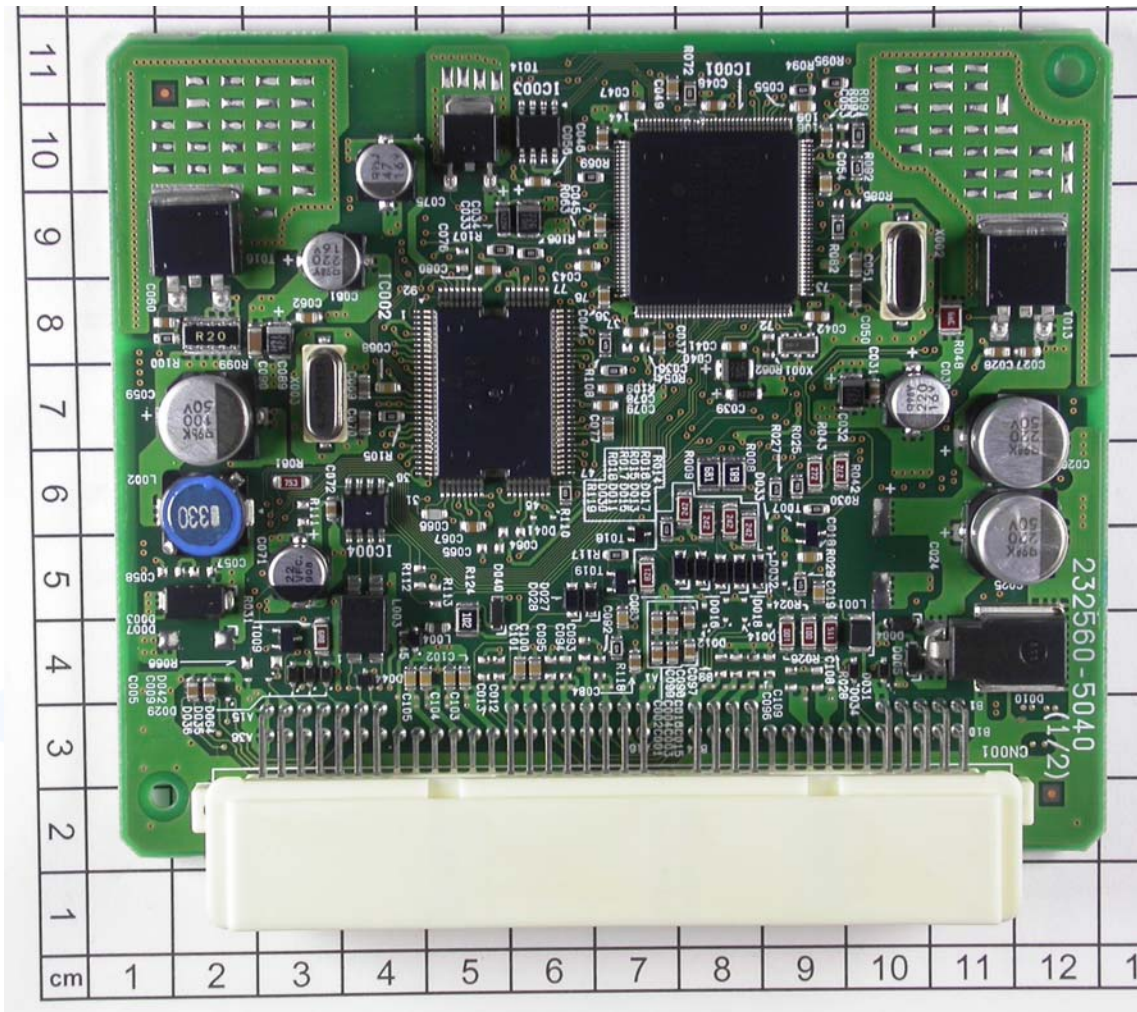

ATTACHMENT A to File No. T32539-06-00KG

Internal Photos ECU

ATTACHMENT A to File No. T32539-06-00KG

Internal Photos Antennas

Door antenna

ATTACHMENT A to File No. T32539-06-00KG

Internal Photos Antennas

Room antenna

mikes

ATTACHMENT A to File No. T32539-06-00KG

Internal Photos Antennas

Trunk antenna