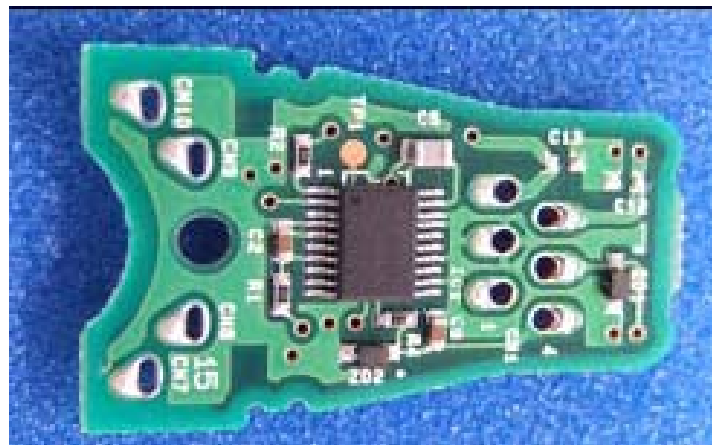

ATTACHMENT A to File No. T32539-06-00KG

Internal Photos ECU

ATTACHMENT A to File No. T32539-06-00KG

Internal Photos Antennas

Door antenna

ATTACHMENT A to File No. T32539-06-00KG

Internal Photos Antennas

Room antenna

mikes

ATTACHMENT A to File No. T32539-06-00KG

Internal Photos Antennas

Trunk antenna