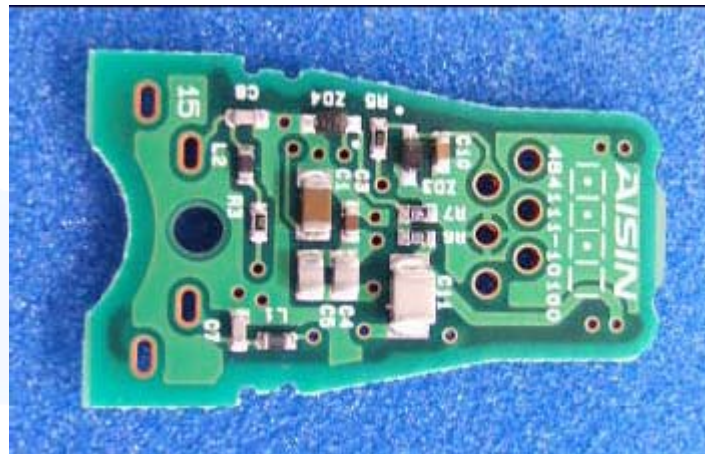

ATTACHMENT A to File No. T32539-06-00KG

Internal Photos ECU

ATTACHMENT A to File No. T32539-06-00KG

Internal Photos Antennas

Door antenna

ATTACHMENT A to File No. T32539-06-00KG

Internal Photos Antennas

Room antenna

mikes

ATTACHMENT A to File No. T32539-06-00KG

Internal Photos Antennas

Trunk antenna