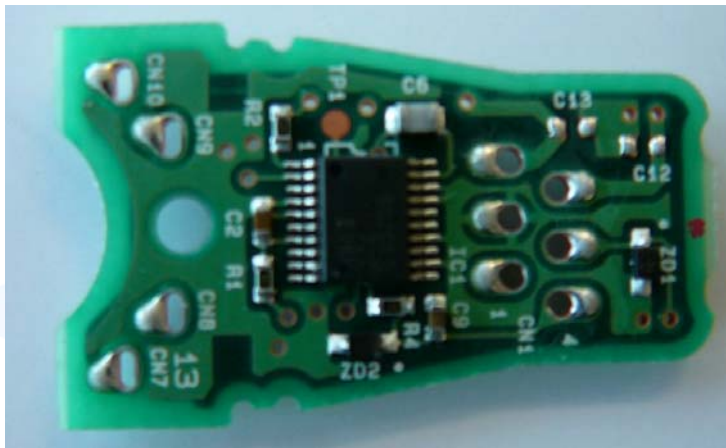

ATTACHMENT A to File No. T32274-00-02KG

Internal Photos ECU

ATTACHMENT A to File No. T32274-00-02KG

Internal Photos ECU

ATTACHMENT A to File No. T32274-00-02KG

Internal Photos Antennas

Door antenna

ATTACHMENT A to File No. T32274-00-02KG

Internal Photos Antennas

Room antenna

mikes

ATTACHMENT A to File No. T32274-00-02KG

Internal Photos Antennas

Trunk antenna

mikes