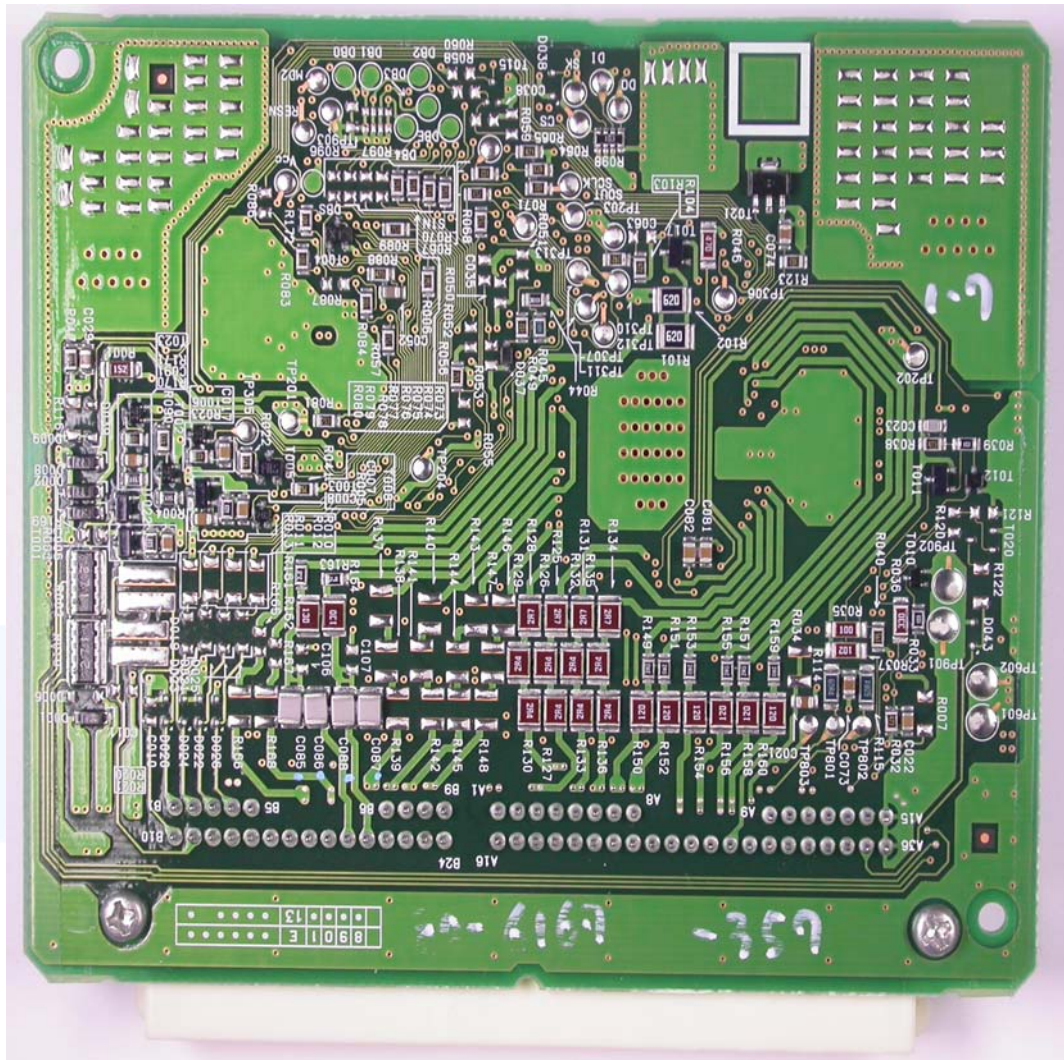

ATTACHMENT A to File No. T32274-00-02KG

Internal Photos ECU

ATTACHMENT A to File No. T32274-00-02KG

Internal Photos ECU

ATTACHMENT A to File No. T32274-00-02KG

Internal Photos Antennas

Door antenna

ATTACHMENT A to File No. T32274-00-02KG

Internal Photos Antennas

Room antenna

mikes

ATTACHMENT A to File No. T32274-00-02KG

Internal Photos Antennas

Trunk antenna

mikes