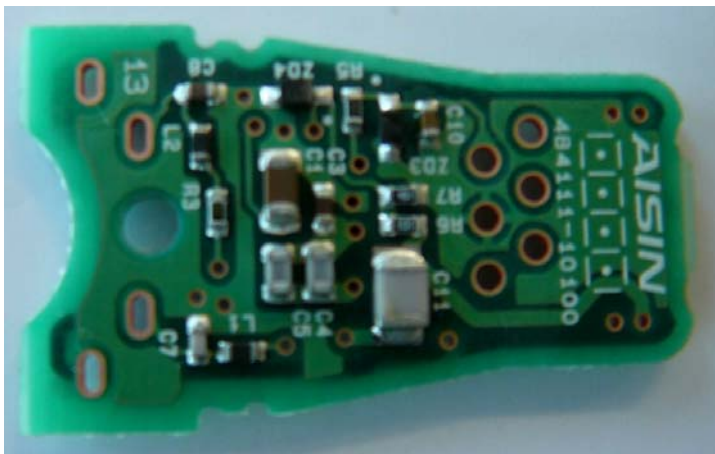

ATTACHMENT A to File No. T32274-00-02KG

Internal Photos ECU

ATTACHMENT A to File No. T32274-00-02KG

Internal Photos ECU

ATTACHMENT A to File No. T32274-00-02KG

Internal Photos Antennas

Door antenna

ATTACHMENT A to File No. T32274-00-02KG

Internal Photos Antennas

Room antenna

mikes

ATTACHMENT A to File No. T32274-00-02KG

Internal Photos Antennas

Trunk antenna

mikes