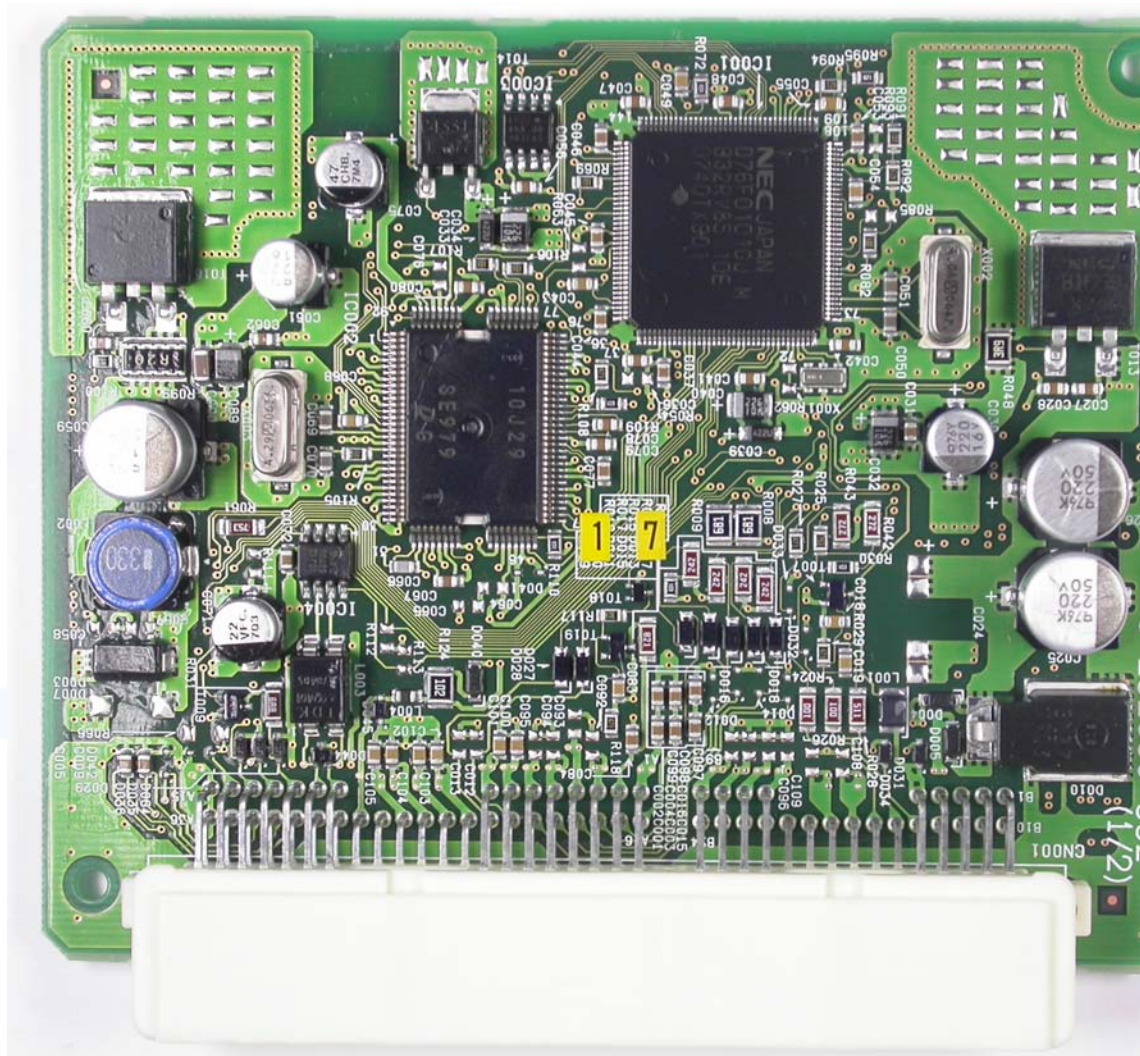

ATTACHMENT A to File No. T32274-00-02KG

Internal Photos ECU

ATTACHMENT A to File No. T32274-00-02KG

Internal Photos ECU

ATTACHMENT A to File No. T32274-00-02KG

Internal Photos Antennas

Door antenna

ATTACHMENT A to File No. T32274-00-02KG

Internal Photos Antennas

Room antenna

mikes

ATTACHMENT A to File No. T32274-00-02KG

Internal Photos Antennas

Trunk antenna

mikes