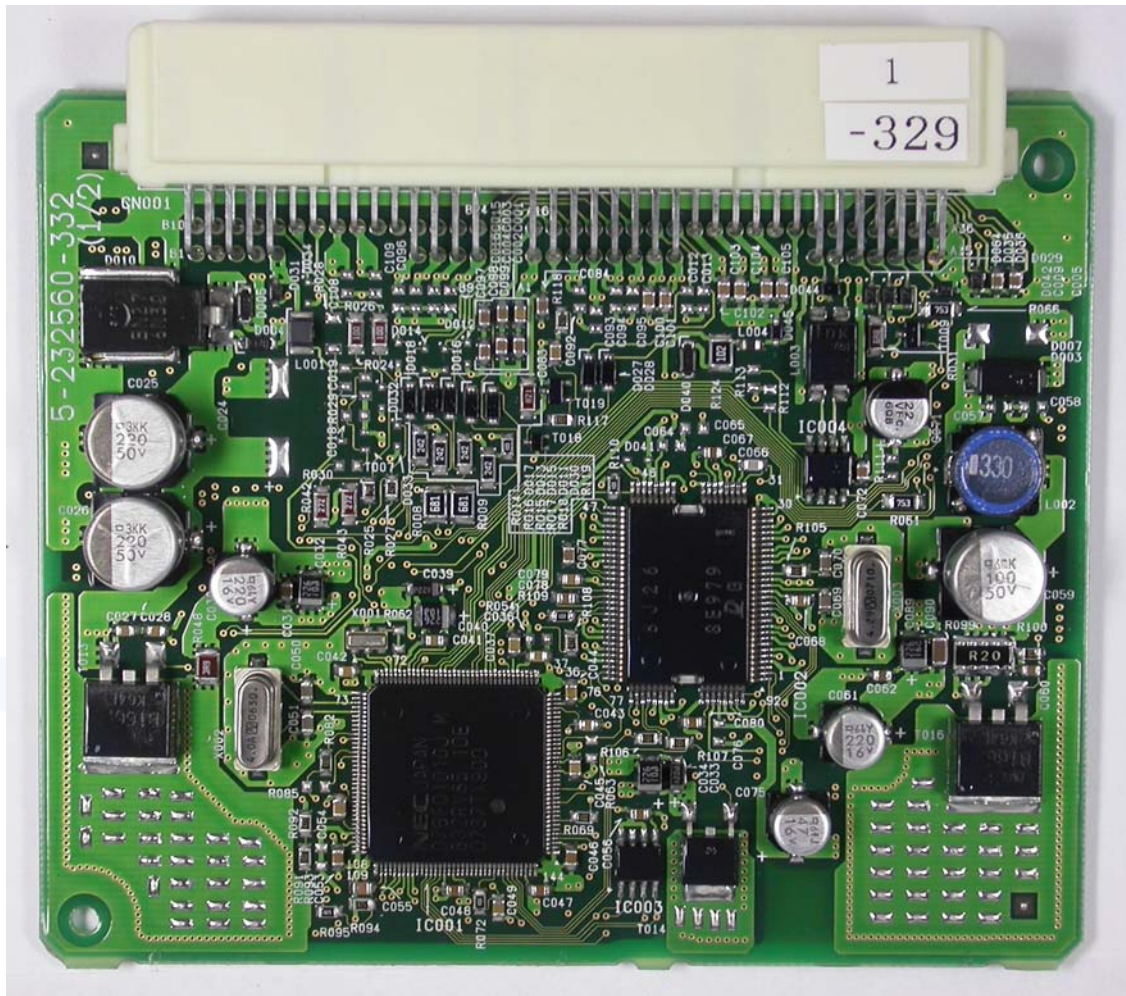

ATTACHMENT A to File No. T32027-00-01AA

Internal Photos ECU

ATTACHMENT A to File No. T32027-00-01AA

Internal Photos ECU

ATTACHMENT A to File No. T32027-00-01AA

Internal Photos Antennas

Door antenna

Internal Photos / Door Antenna

○ Door Antenna

Printed Circuit Board

Front View

Rear View

- end -

ATTACHMENT A to File No. T32027-00-01AA

Internal Photos Antennas

Room antenna

ATTACHMENT A to File No. T32027-00-01AA

Internal Photos Antennas

Trunk antenna

mikes