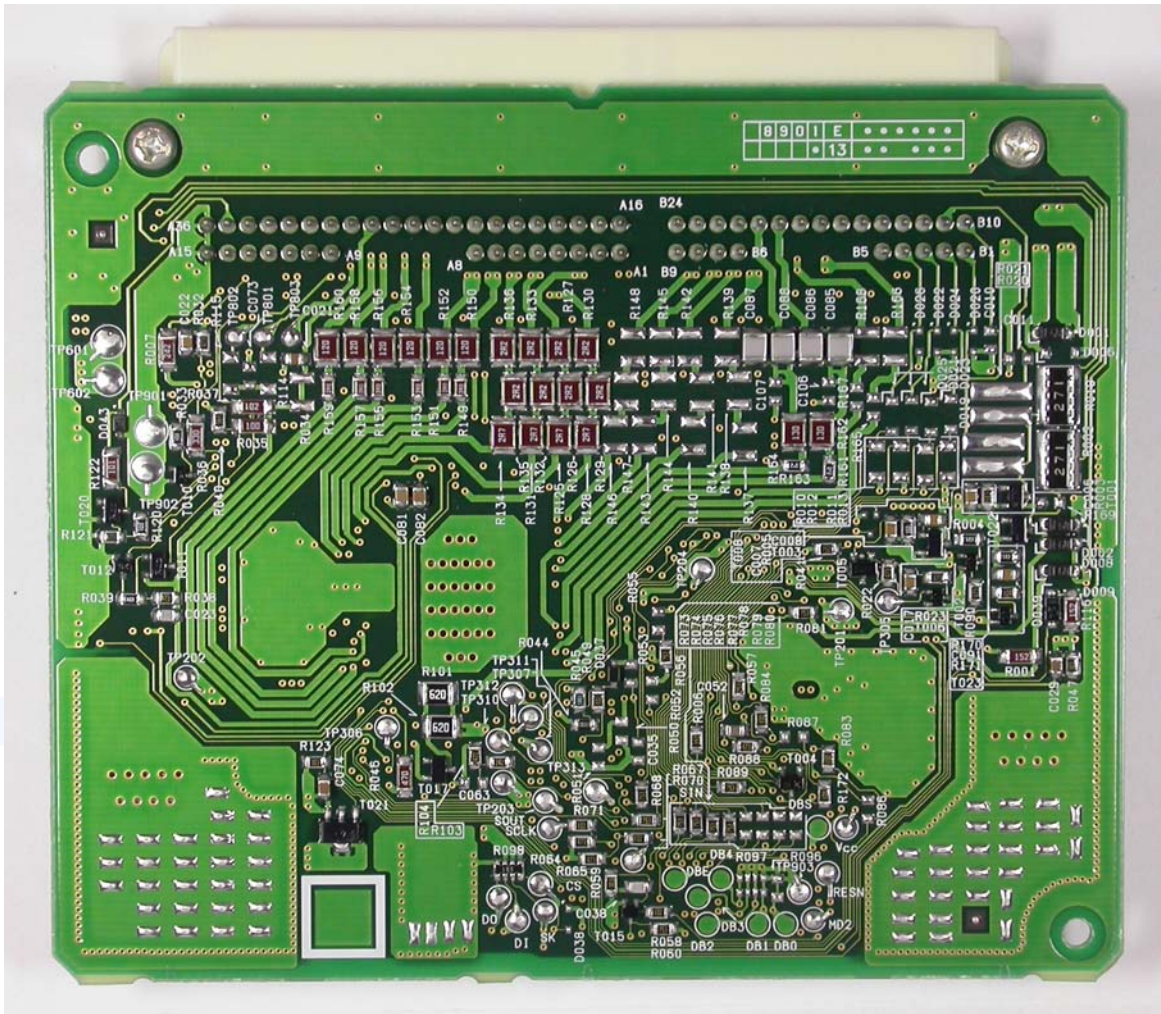

ATTACHMENT A to File No. T32027-00-01AA

Internal Photos ECU

ATTACHMENT A to File No. T32027-00-01AA

Internal Photos ECU

ATTACHMENT A to File No. T32027-00-01AA

Internal Photos Antennas

Door antenna

Internal Photos / Door Antenna

○ Door Antenna

Printed Circuit Board

Front View

Rear View

- end -

ATTACHMENT A to File No. T32027-00-01AA

Internal Photos Antennas

Room antenna

ATTACHMENT A to File No. T32027-00-01AA

Internal Photos Antennas

Trunk antenna

mikes