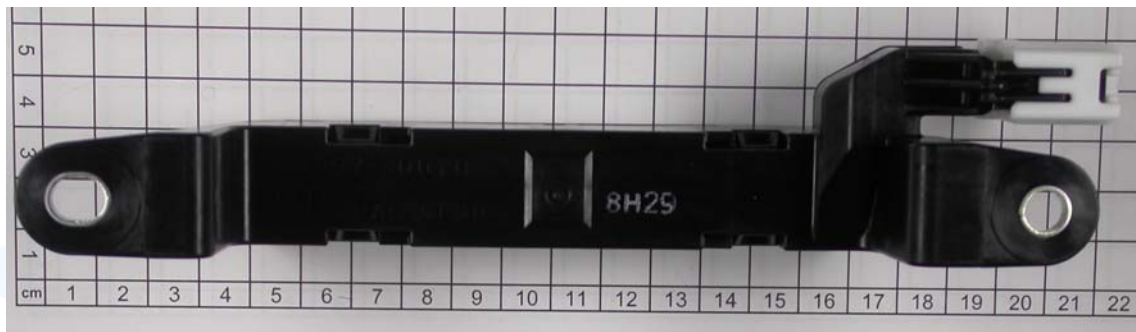

ATTACHMENT A to File No. T33954-00-02KG

Photo documentation of the EuT

Model: TMLF8-24

ATTACHMENT A to File No. T33954-00-02KG

External Photos ECU

ATTACHMENT A to File No. T33954-00-02KG

External Photos antennas

Door antenna

ATTACHMENT A to File No. T33954-00-02KG

External Photos antennas

Trunk antenna

ATTACHMENT A to File No. T33954-00-02KG

External Photos antennas

Room antenna