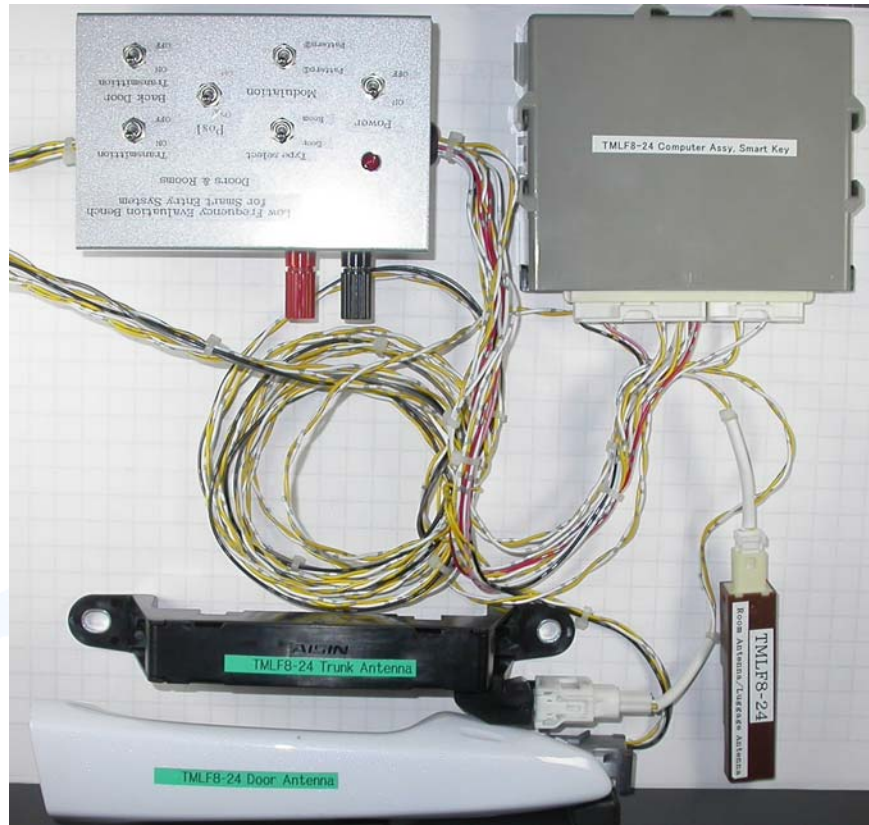

ATTACHMENT A to File No. T33954-00-02KG

Photo documentation of the EuT

Model: TMLF8-24

ATTACHMENT A to File No. T33954-00-02KG

External Photos ECU

ATTACHMENT A to File No. T33954-00-02KG

External Photos antennas