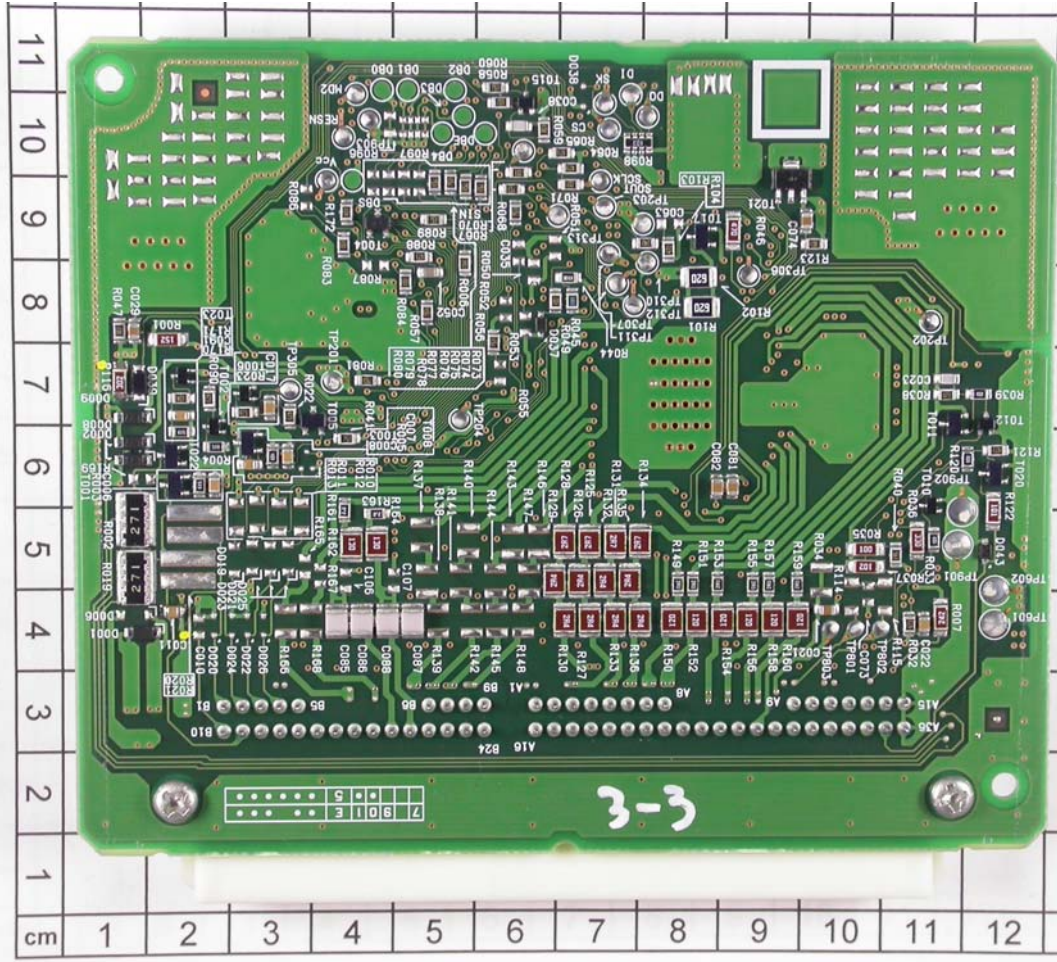

ATTACHMENT A to File No. T33204-00-02KG

Internal Photos ECU

ATTACHMENT A to File No. T33204-00-02KG

Internal Photos Antennas

Door antenna

ATTACHMENT A to File No. T33204-00-02KG

Internal Photos Antennas

Trunk antenna

mikes

ATTACHMENT A to File No. T33204-00-02KG

Internal Photos Antennas

Room antenna 8RA

Room antenna 8RB