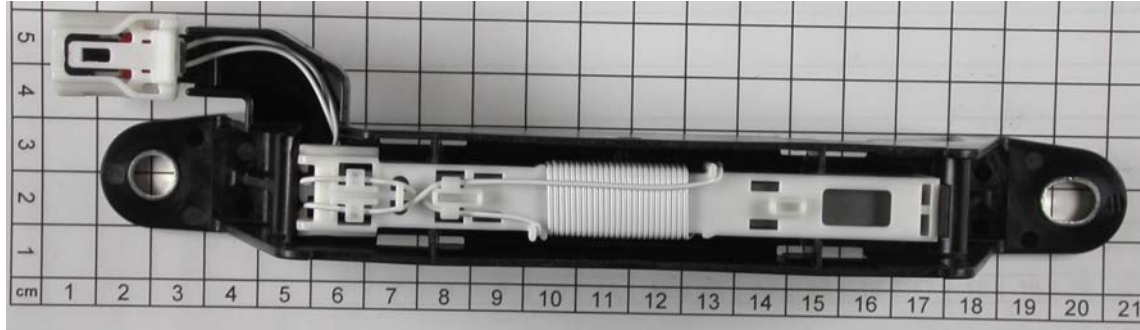

ATTACHMENT A to File No. T33204-00-02KG

Internal Photos ECU

ATTACHMENT A to File No. T33204-00-02KG

Internal Photos Antennas

Door antenna

ATTACHMENT A to File No. T33204-00-02KG

Internal Photos Antennas

Trunk antenna

mikes

ATTACHMENT A to File No. T33204-00-02KG

Internal Photos Antennas

Room antenna 8RA

Room antenna 8RB