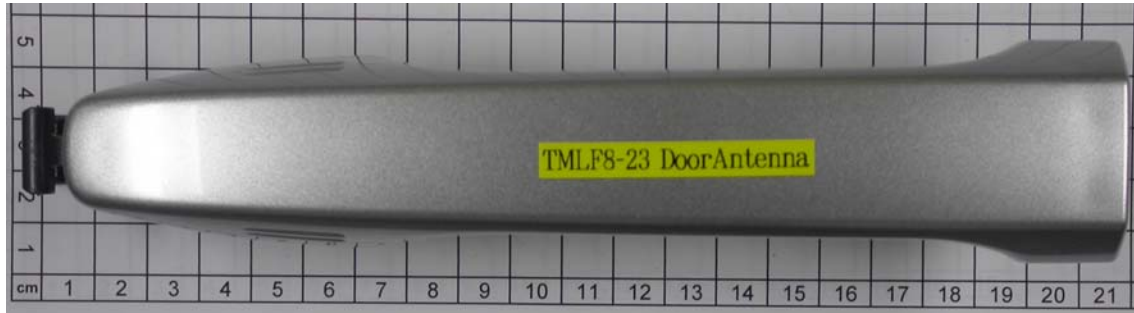

ATTACHMENT A to File No. T33204-00-02KG

External Photos antennas

Door antenna