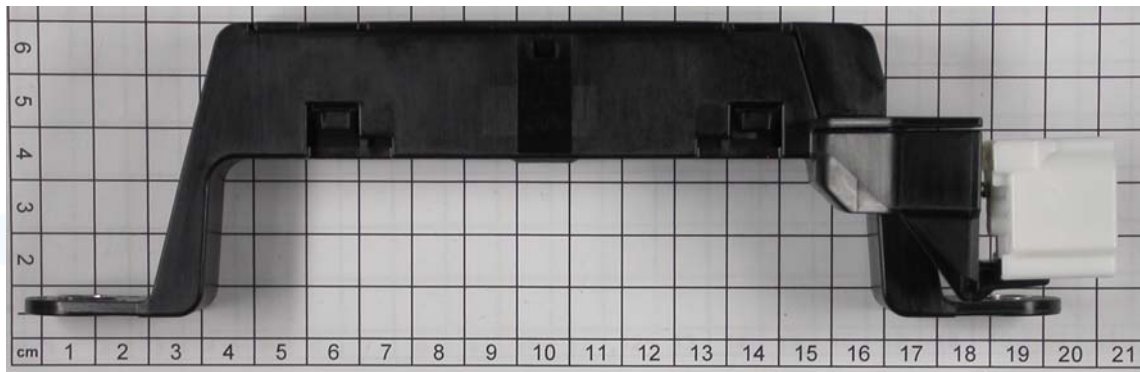

Room antenna 8RA

ATTACHMENT A to File No. T33204-00-02KG

External Photos antennas