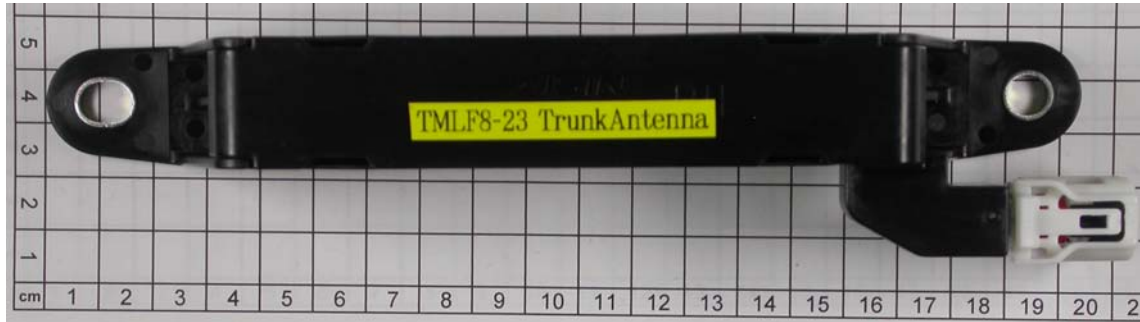

ATTACHMENT A to File No. T33204-00-02KG

External Photos antennas

Trunk antenna