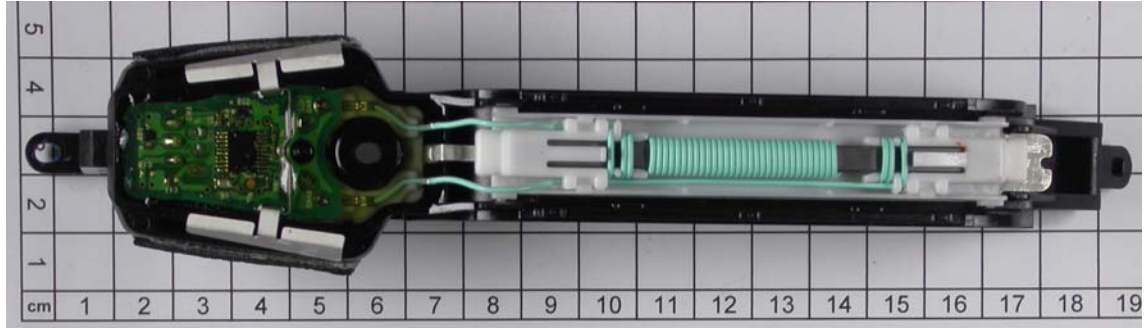

ATTACHMENT A to File No. T33172-00-02KG

Internal Photos ECU

**ATTACHMENT A to File No. T33172-00-02KG**

**Internal Photos ECU**

**ATTACHMENT A to File No. T33172-00-02KG**

**Internal Photos Antennas**

Door antenna 8DL

**ATTACHMENT A to File No. T33172-00-02KG**

**Internal Photos Antennas**

Trunk antenna

mikes

**ATTACHMENT A to File No. T33172-00-02KG**

**Internal Photos Antennas**

Room antenna 8RA

Room antenna 8RB