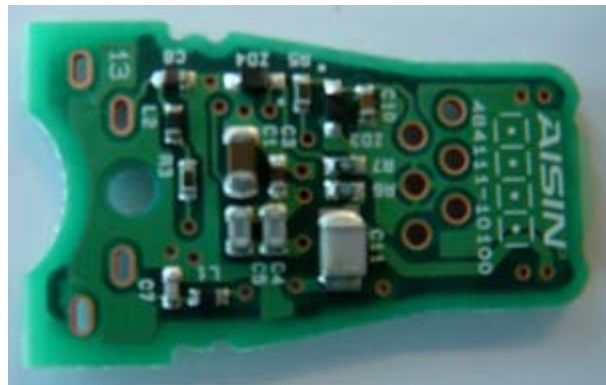

ATTACHMENT A to File No. T33172-00-02KG

Internal Photos ECU

**ATTACHMENT A to File No. T33172-00-02KG**

**Internal Photos ECU**

**ATTACHMENT A to File No. T33172-00-02KG**

**Internal Photos Antennas**

Door antenna 8DL

**ATTACHMENT A to File No. T33172-00-02KG**

**Internal Photos Antennas**

Trunk antenna

mikes

**ATTACHMENT A to File No. T33172-00-02KG**

**Internal Photos Antennas**

Room antenna 8RA

Room antenna 8RB