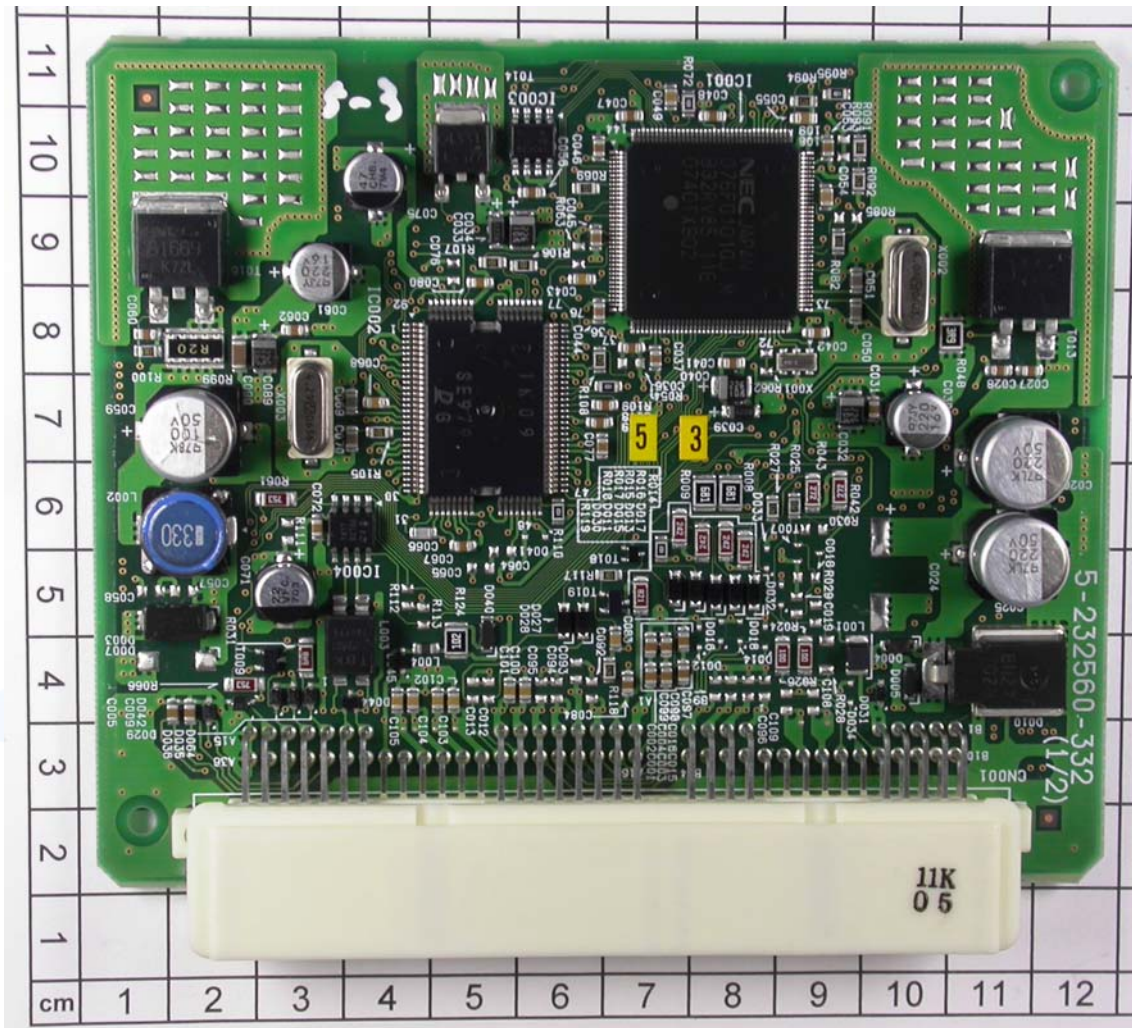

ATTACHMENT A to File No. T33172-00-02KG

Internal Photos ECU

**ATTACHMENT A to File No. T33172-00-02KG**

**Internal Photos ECU**

**ATTACHMENT A to File No. T33172-00-02KG**

**Internal Photos Antennas**

Door antenna 8DL

**ATTACHMENT A to File No. T33172-00-02KG**

**Internal Photos Antennas**

Trunk antenna

mikes

**ATTACHMENT A to File No. T33172-00-02KG**

**Internal Photos Antennas**

Room antenna 8RA

Room antenna 8RB