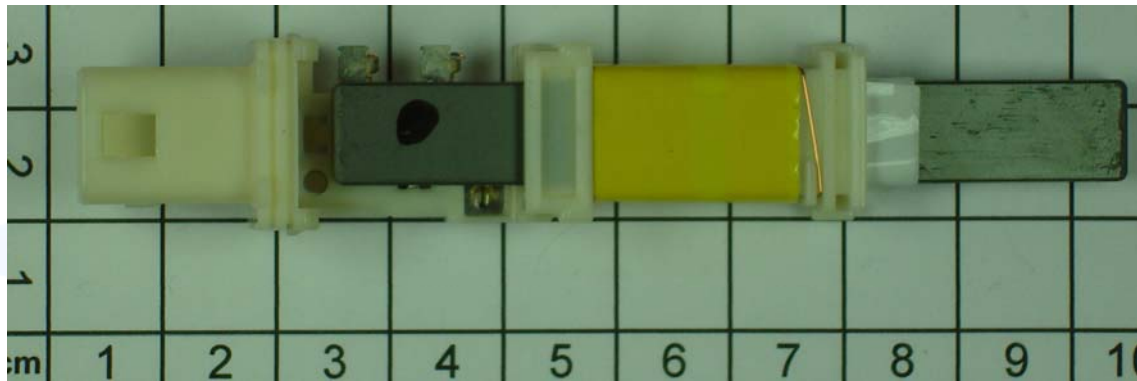

ATTACHMENT A to File No. T33172-00-02KG

Internal Photos ECU

**ATTACHMENT A to File No. T33172-00-02KG**

**Internal Photos ECU**

**ATTACHMENT A to File No. T33172-00-02KG**

**Internal Photos Antennas**

Door antenna 8DL

**ATTACHMENT A to File No. T33172-00-02KG**

**Internal Photos Antennas**

Trunk antenna

mikes

**ATTACHMENT A to File No. T33172-00-02KG**

**Internal Photos Antennas**

Room antenna 8RA

Room antenna 8RB