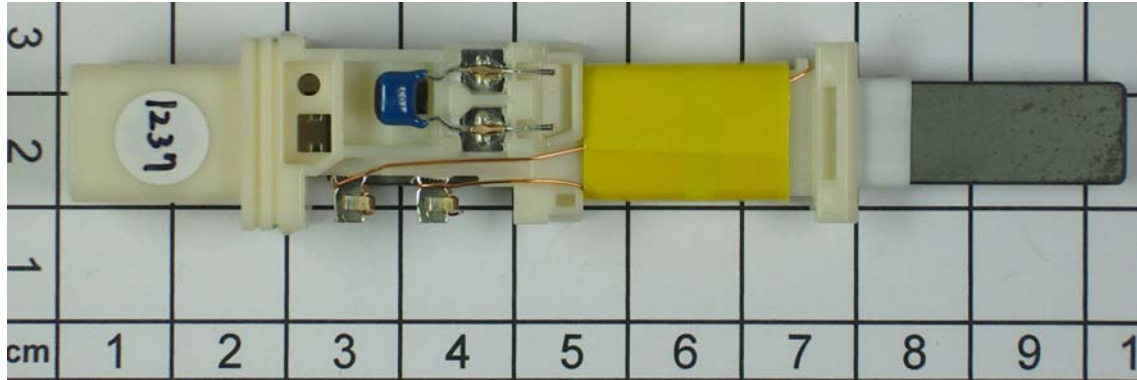

ATTACHMENT A to File No. T33172-00-02KG

Internal Photos ECU

**ATTACHMENT A to File No. T33172-00-02KG**

**Internal Photos ECU**

**ATTACHMENT A to File No. T33172-00-02KG**

**Internal Photos Antennas**

Door antenna 8DL

**ATTACHMENT A to File No. T33172-00-02KG**

**Internal Photos Antennas**

Trunk antenna

mikes

**ATTACHMENT A to File No. T33172-00-02KG**

**Internal Photos Antennas**

Room antenna 8RA

Room antenna 8RB