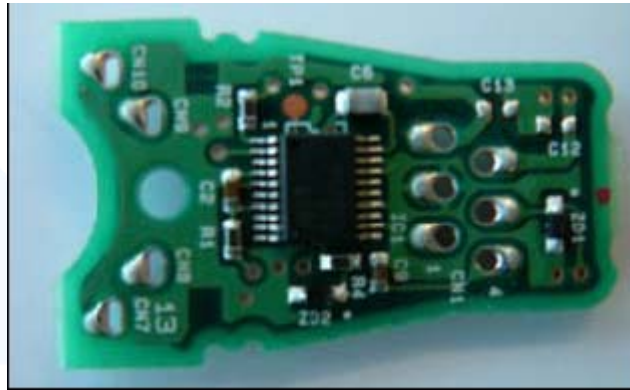

ATTACHMENT A to File No. T33172-00-02KG

Internal Photos ECU

**ATTACHMENT A to File No. T33172-00-02KG**

**Internal Photos ECU**

**ATTACHMENT A to File No. T33172-00-02KG**

**Internal Photos Antennas**

Door antenna 8DL

**ATTACHMENT A to File No. T33172-00-02KG**

**Internal Photos Antennas**

Trunk antenna

mikes

**ATTACHMENT A to File No. T33172-00-02KG**

**Internal Photos Antennas**

Room antenna 8RA

Room antenna 8RB