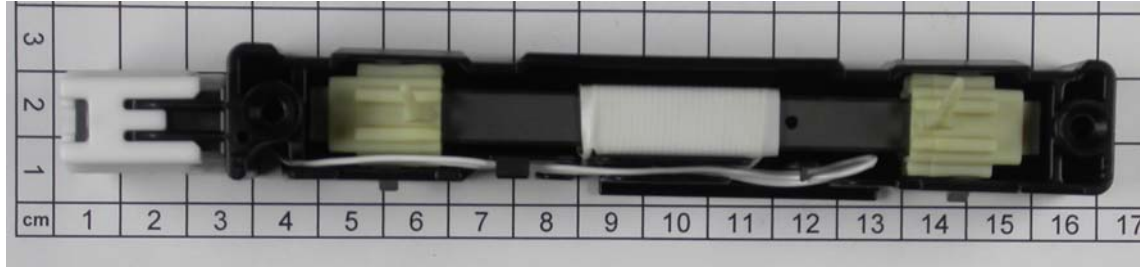

ATTACHMENT A to File No. T33172-00-02KG

Internal Photos ECU

**ATTACHMENT A to File No. T33172-00-02KG**

**Internal Photos ECU**

**ATTACHMENT A to File No. T33172-00-02KG**

**Internal Photos Antennas**

Door antenna 8DL

**ATTACHMENT A to File No. T33172-00-02KG**

**Internal Photos Antennas**

Trunk antenna

mikes

**ATTACHMENT A to File No. T33172-00-02KG**

**Internal Photos Antennas**

Room antenna 8RA

Room antenna 8RB