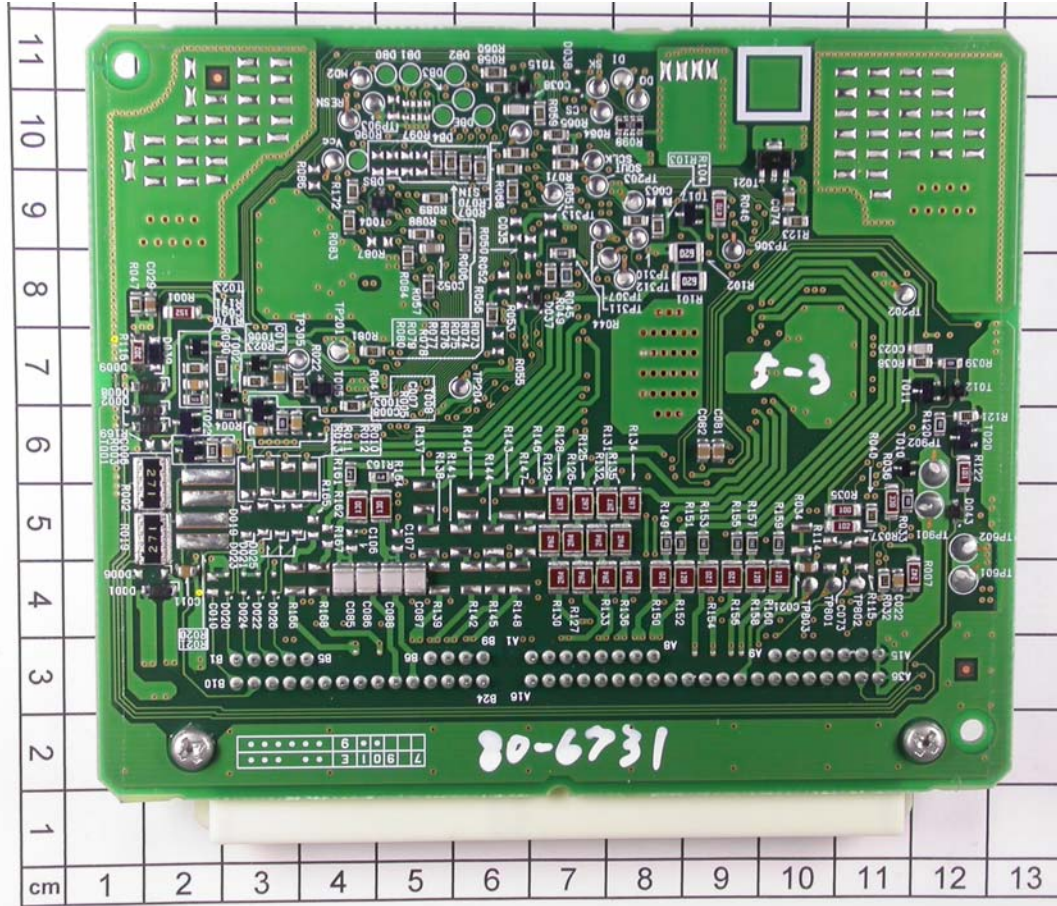

ATTACHMENT A to File No. T33172-00-02KG

Internal Photos ECU

**ATTACHMENT A to File No. T33172-00-02KG**

**Internal Photos ECU**

**ATTACHMENT A to File No. T33172-00-02KG**

**Internal Photos Antennas**

Door antenna 8DL

**ATTACHMENT A to File No. T33172-00-02KG**

**Internal Photos Antennas**

Trunk antenna

mikes

**ATTACHMENT A to File No. T33172-00-02KG**

**Internal Photos Antennas**

Room antenna 8RA

Room antenna 8RB