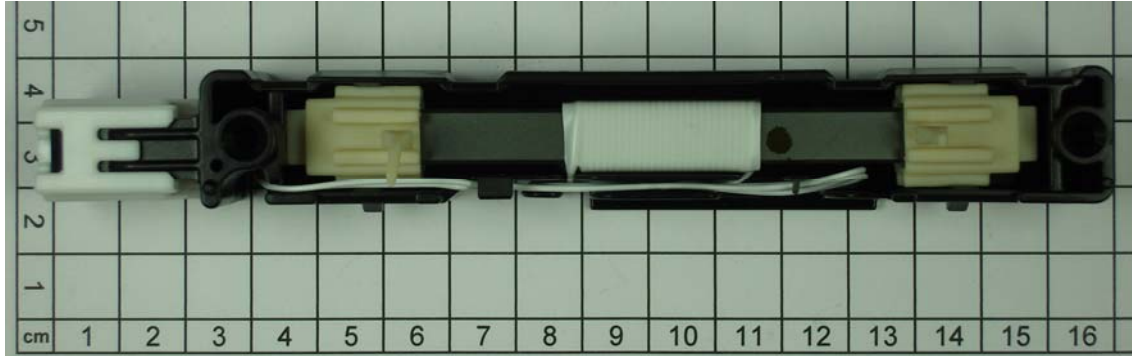

ATTACHMENT A to File No. T33040-00-00KG

Internal Photos ECU

ATTACHMENT A to File No. T33040-00-00KG

Internal Photos ECU

ATTACHMENT A to File No. T33040-00-00KG

Internal Photos Antennas

Door antenna

ATTACHMENT A to File No. T33040-00-00KG

Internal Photos Antennas

Room antenna 8RA

Room antenna 8RB

ATTACHMENT A to File No. T33040-00-00KG

Internal Photos Antennas

Trunk antenna

mikes