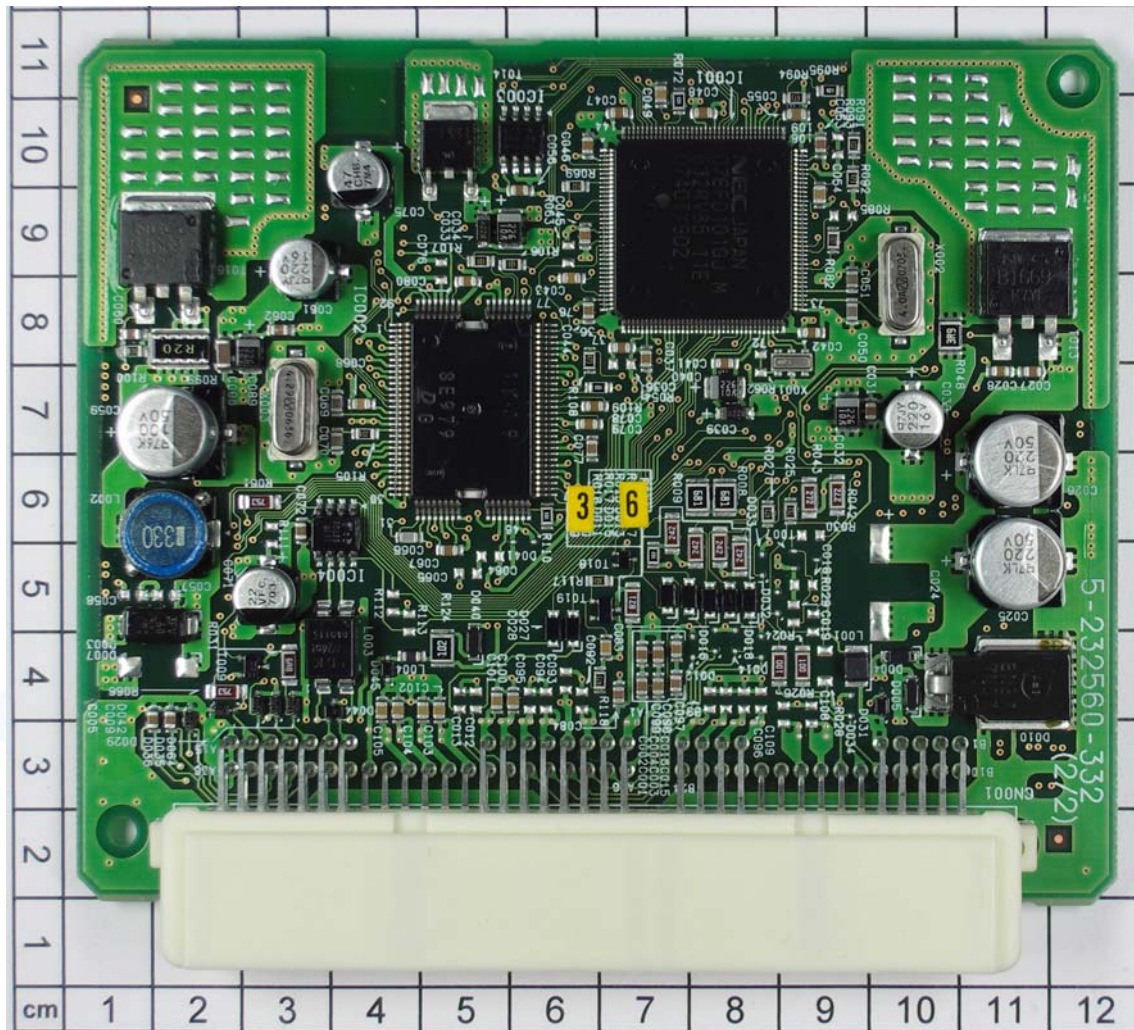

ATTACHMENT A to File No. T33040-00-00KG

Internal Photos ECU

ATTACHMENT A to File No. T33040-00-00KG

Internal Photos ECU

ATTACHMENT A to File No. T33040-00-00KG

Internal Photos Antennas

Door antenna

ATTACHMENT A to File No. T33040-00-00KG

Internal Photos Antennas

Room antenna 8RA

Room antenna 8RB

ATTACHMENT A to File No. T33040-00-00KG

Internal Photos Antennas

Trunk antenna

mikes