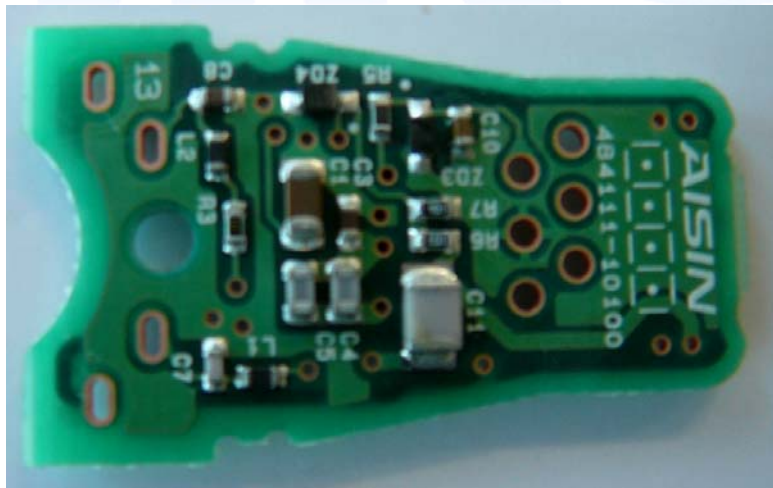

ATTACHMENT A to File No. T32537-00-02KG

Internal Photos ECU

ATTACHMENT A to File No. T32537-00-02KG

Internal Photos ECU

**ATTACHMENT A to File No. T32537-00-02KG**

**Internal Photos Antennas**

**Door Antenna**

**ATTACHMENT A to File No. T32537-00-02KG**

**Internal Photos Antennas**

Room Antenna

mikes

**ATTACHMENT A to File No. T32537-00-02KG**

**Internal Photos Antennas**

**Trunk Antenna**

mikes