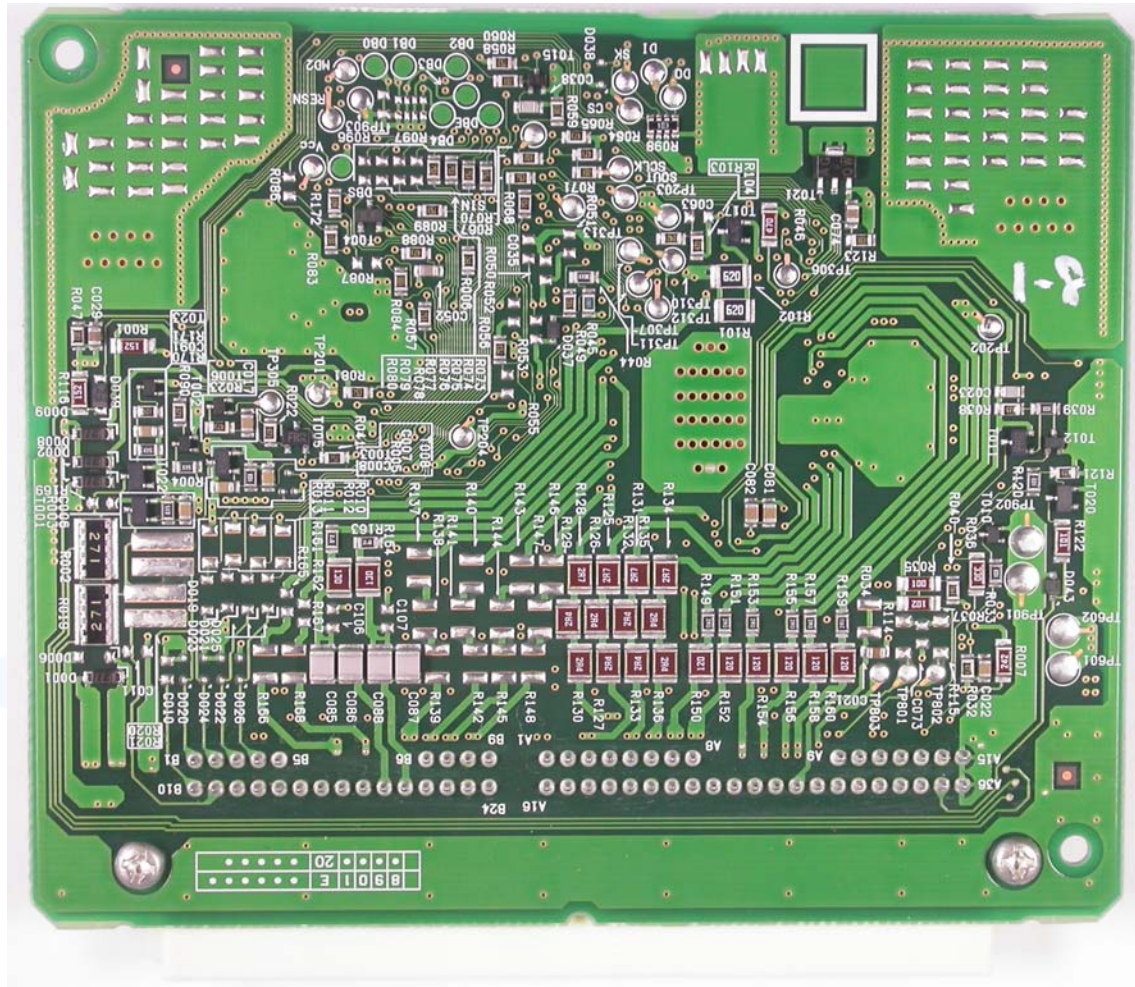

ATTACHMENT A to File No. T32537-00-02KG

Internal Photos ECU

ATTACHMENT A to File No. T32537-00-02KG

Internal Photos ECU

**ATTACHMENT A to File No. T32537-00-02KG**

**Internal Photos Antennas**

**Door Antenna**

**ATTACHMENT A to File No. T32537-00-02KG**

**Internal Photos Antennas**

Room Antenna

mikes

**ATTACHMENT A to File No. T32537-00-02KG**

**Internal Photos Antennas**

**Trunk Antenna**

mikes