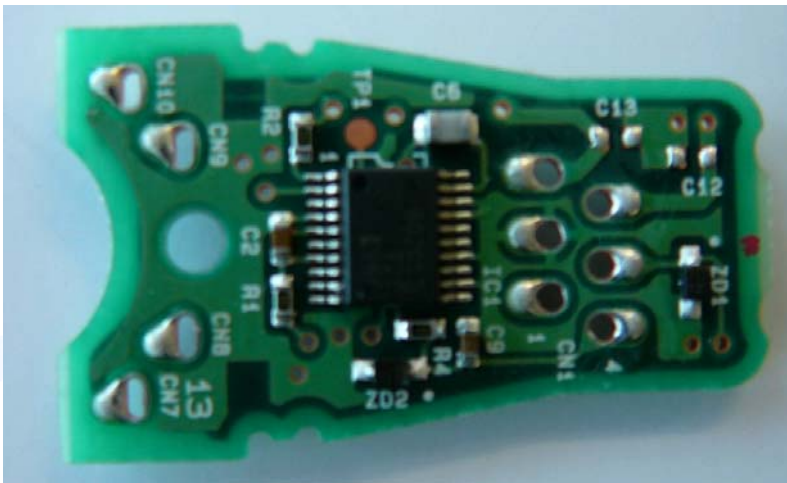

ATTACHMENT A to File No. T32537-00-02KG

Internal Photos ECU

ATTACHMENT A to File No. T32537-00-02KG

Internal Photos ECU

**ATTACHMENT A to File No. T32537-00-02KG**

**Internal Photos Antennas**

**Door Antenna**

**ATTACHMENT A to File No. T32537-00-02KG**

**Internal Photos Antennas**

Room Antenna

mikes

**ATTACHMENT A to File No. T32537-00-02KG**

**Internal Photos Antennas**

**Trunk Antenna**

mikes