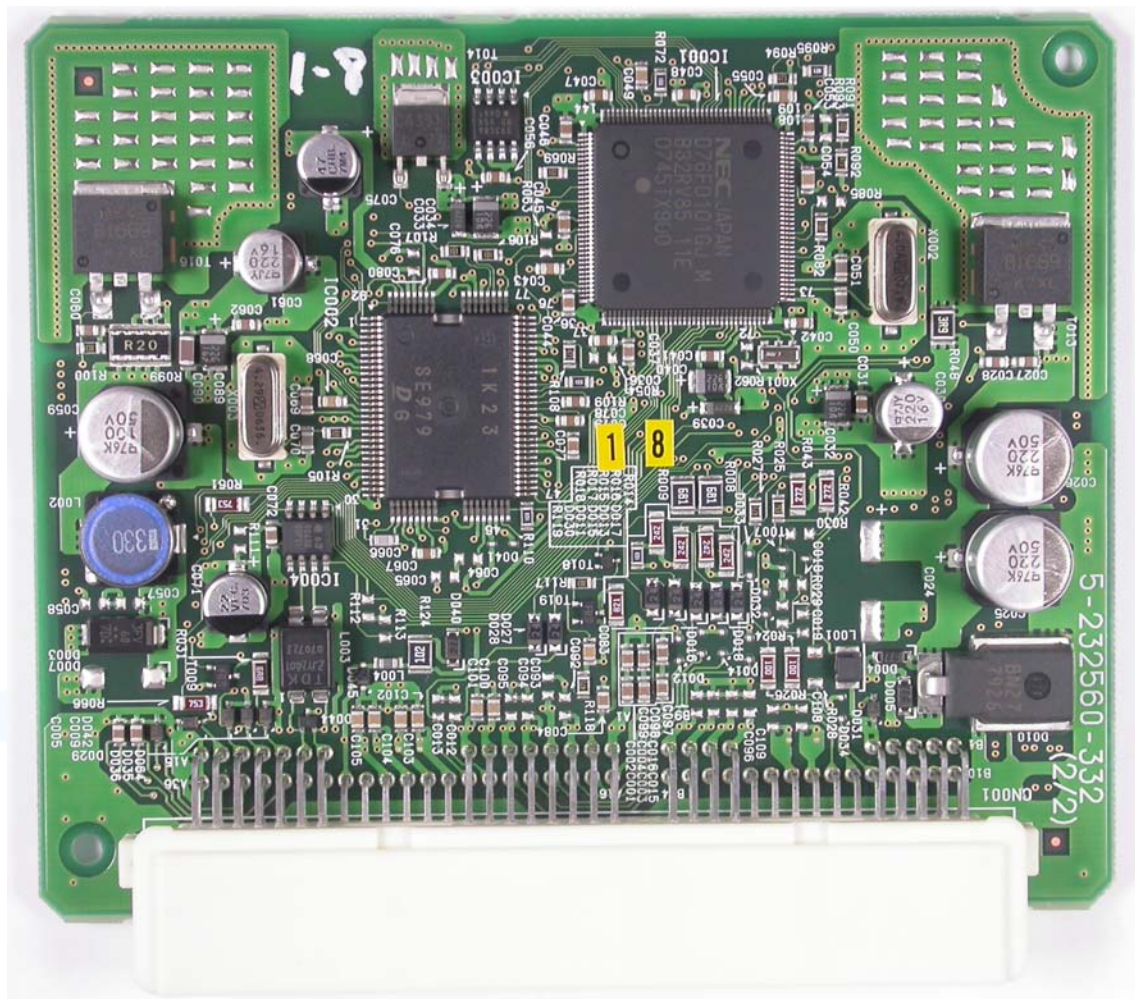

ATTACHMENT A to File No. T32537-00-02KG

Internal Photos ECU

ATTACHMENT A to File No. T32537-00-02KG

Internal Photos ECU

**ATTACHMENT A to File No. T32537-00-02KG**

**Internal Photos Antennas**

**Door Antenna**

**ATTACHMENT A to File No. T32537-00-02KG**

**Internal Photos Antennas**

Room Antenna

mikes

**ATTACHMENT A to File No. T32537-00-02KG**

**Internal Photos Antennas**

**Trunk Antenna**

mikes