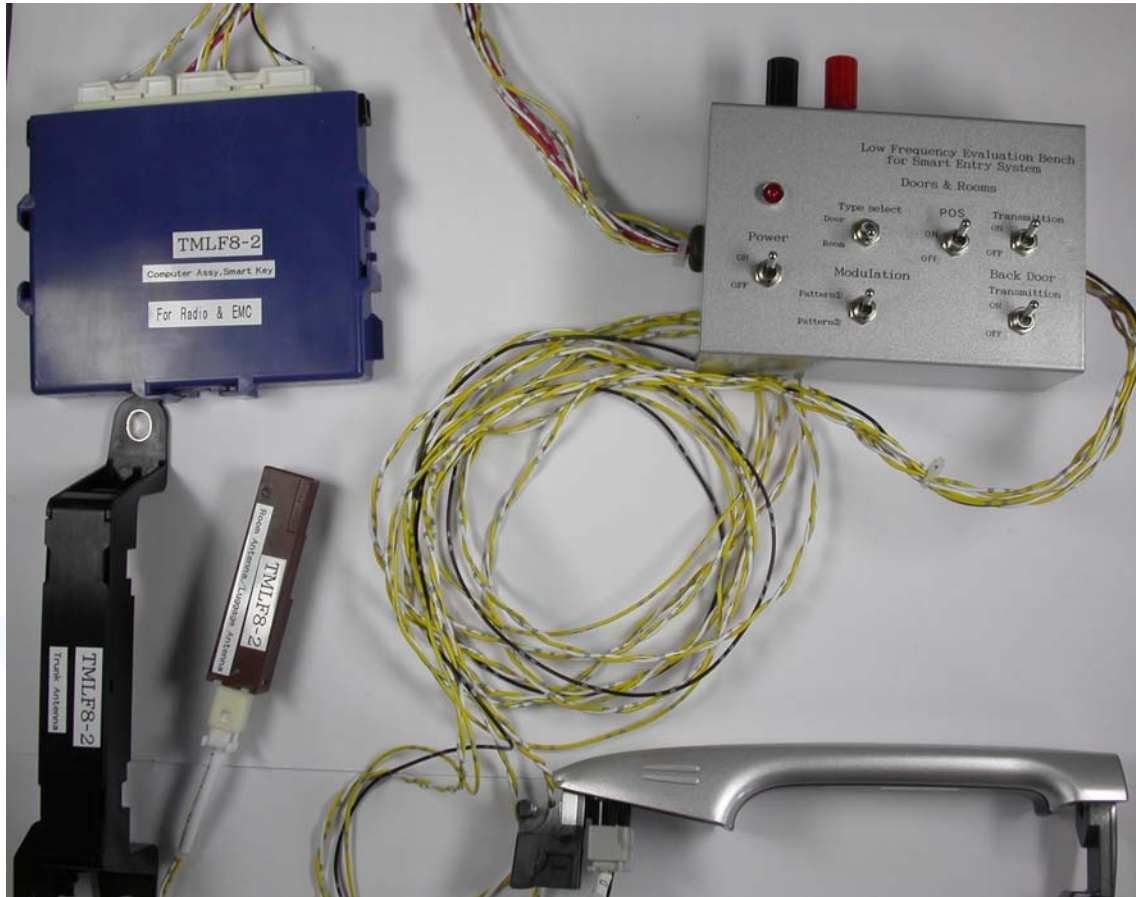

ATTACHMENT A to File No. T32537-00-02KG

Photo documentation of the EuT

Model: TMLF8-2

ATTACHMENT A to File No. T32537-00-02KG

External Photos ECU

ATTACHMENT A to File No. T32537-00-02KG

External Photos antennas

Door antenna

ATTACHMENT A to File No. T32537-00-02KG

External Photos antennas

Trunk antenna

mikes

ATTACHMENT A to File No. T32537-00-02KG

External Photos antennas

Room antenna