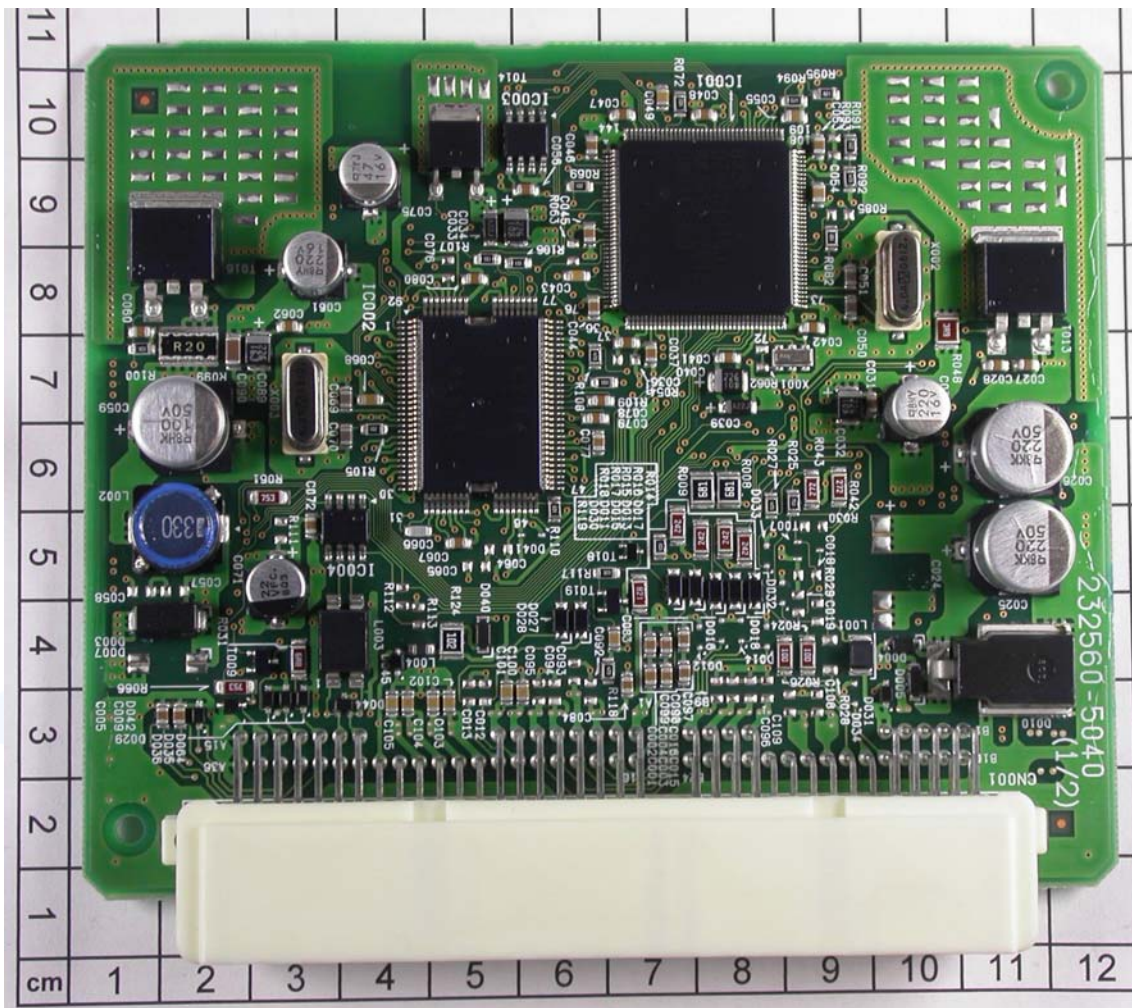

**ATTACHMENT A to File No. T33118-00-00KG**

**Internal Photos ECU**

ATTACHMENT A to File No. T33118-00-00KG

Internal Photos ECU

**ATTACHMENT A to File No. T33118-00-00KG**

**Internal Photos Antennas**

Door antenna 8DF

**ATTACHMENT A to File No. T33118-00-00KG**

**Internal Photos Antennas**

Door antenna 8DG

**ATTACHMENT A to File No. T33118-00-00KG**

**Internal Photos Antennas**

Room antenna 8RA

Room antenna 8RB

**ATTACHMENT A to File No. T33118-00-00KG**

**Internal Photos Antennas**

Trunk antenna

mikes