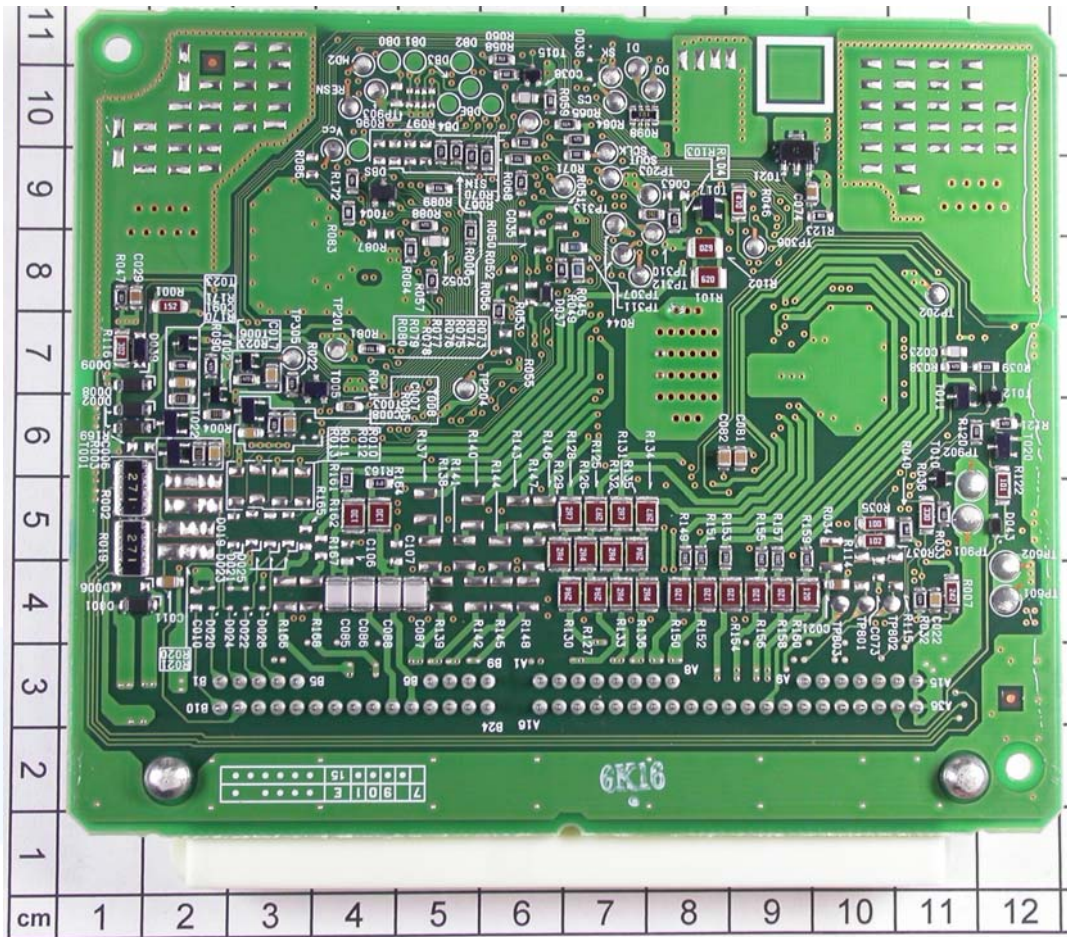

**ATTACHMENT A to File No. T33118-00-00KG**

**Internal Photos ECU**

ATTACHMENT A to File No. T33118-00-00KG

Internal Photos ECU

**ATTACHMENT A to File No. T33118-00-00KG**

**Internal Photos Antennas**

Door antenna 8DF

**ATTACHMENT A to File No. T33118-00-00KG**

**Internal Photos Antennas**

Door antenna 8DG

**ATTACHMENT A to File No. T33118-00-00KG**

**Internal Photos Antennas**

Room antenna 8RA

Room antenna 8RB

**ATTACHMENT A to File No. T33118-00-00KG**

**Internal Photos Antennas**

Trunk antenna

mikes