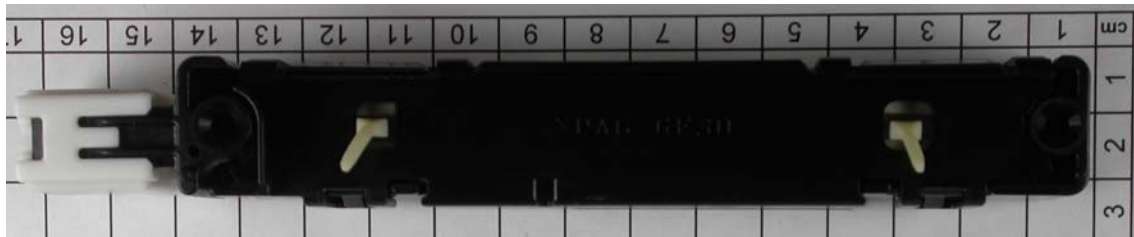

Door antenna 8DF

ATTACHMENT A to File No. T33118-00-00KG

External Photos antennas

Door antenna 8DG

ATTACHMENT A to File No. T33118-00-00KG

External Photos antennas

Trunk antenna

mikes