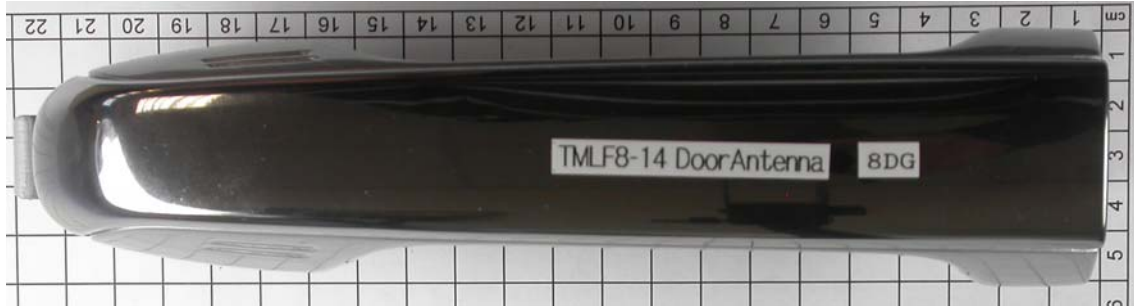

ATTACHMENT A to File No. T33118-00-00KG

External Photos antennas

Door antenna 8DG