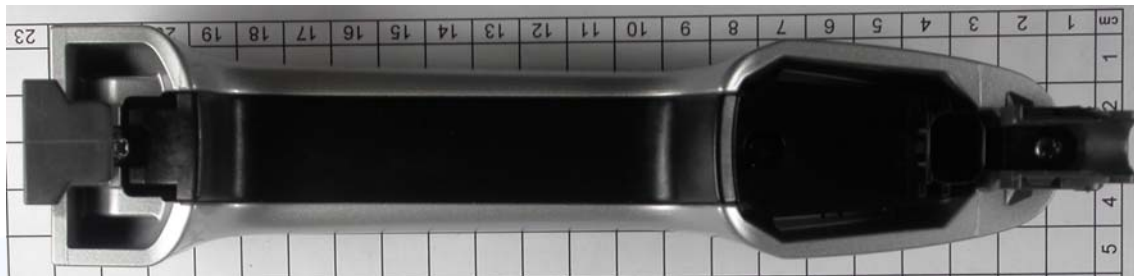

ATTACHMENT A to File No. T33118-00-00KG

External Photos antennas

Door antenna 8DG