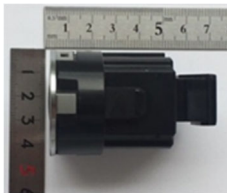

TOYOTA MOTOR CORPORATION
Smart LF oscillator
FCC ID: NI4TMLF19D-6
IC Number: 2842A-TMLF19D6

External Photos: Immobilizer antenna

Top

Note :

The outer appearance may be changed.