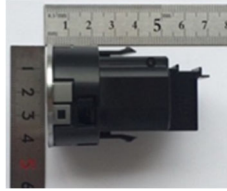

Right

Note :

The outer appearance may be changed.

TOYOTA MOTOR CORPORATION
Smart LF oscillator
FCC ID: NI4TMLF19D-6
IC Number: 2842A-TMLF19D6

External Photos: Rear antenna

Front

Rear

Top

Bottom

Left

Right

Note :

The outer appearance may be changed.

TOYOTA MOTOR CORPORATION
Smart LF oscillator
FCC ID: NI4TMLF19D-6
IC Number: 2842A-TMLF19D6

External Photos: Immobilizer antenna

Front

Rear

Top

Bottom

Left

Right

Note :

The outer appearance may be changed.

TOYOTA MOTOR CORPORATION
Smart LF oscillator
FCC ID: NI4TMLF19D-6
IC Number: 2842A-TMLF19D6