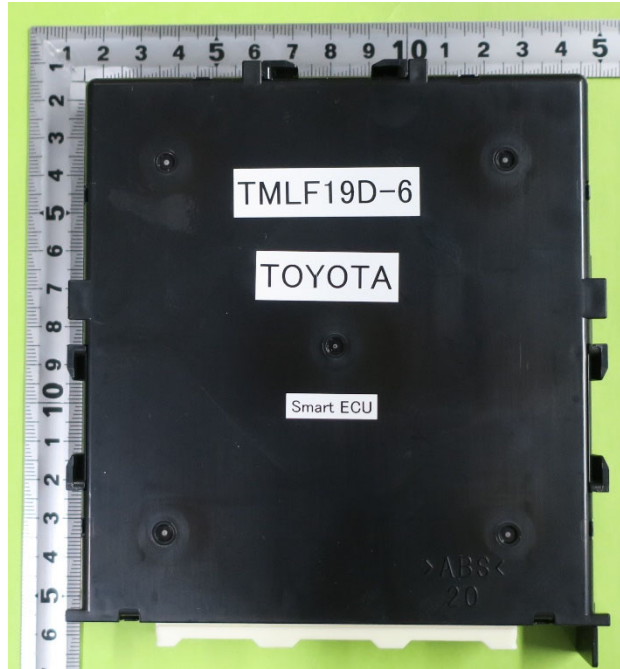

TOYOTA MOTOR CORPORATION
Smart LF oscillator
FCC ID: NI4TMLF19D-6
IC Number: 2842A-TMLF19D6

External Photos: Smart ECU 1/2

Front

Rear

TOYOTA MOTOR CORPORATION
Smart LF oscillator
FCC ID: NI4TMLF19D-6
IC Number: 2842A-TMLF19D6

External Photos: Smart ECU 2/2

Top

Bottom

Left

Right

Note :

The outer appearance may be changed.

TOYOTA MOTOR CORPORATION
Smart LF oscillator
FCC ID: NI4TMLF19D-6
IC Number: 2842A-TMLF19D6

The outer appearance may be changed.

TOYOTA MOTOR CORPORATION
Smart LF oscillator
FCC ID: NI4TMLF19D-6
IC Number: 2842A-TMLF19D6

External Photos: Inside antenna

Front

Rear

Top

Bottom

Left

Right

Note :

The outer appearance may be changed.

TOYOTA MOTOR CORPORATION
Smart LF oscillator
FCC ID: NI4TMLF19D-6
IC Number: 2842A-TMLF19D6

External Photos: Rear antenna

Front

Rear

Top