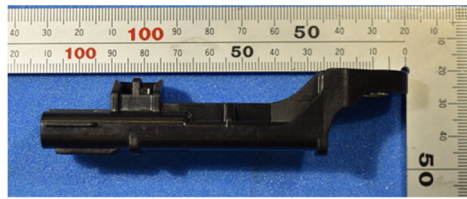

Right

Note :

The outer appearance may be changed.

TOYOTA MOTOR CORPORATION
Smart LF oscillator
FCC ID: NI4TMLF19D-6
IC Number: 2842A-TMLF19D6

External Photos: Rear antenna

Front

Rear

Top