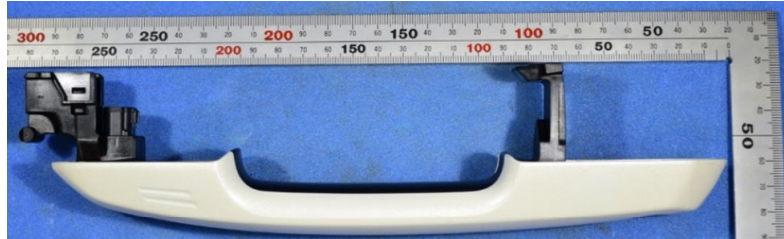

TOYOTA MOTOR CORPORATION
Smart LF oscillator
FCC ID: NI4TMLF19D-3
IC Number: 2842A-TMLF19D3

External Photos: Outside antenna

Rear

Note :

The outer appearance may be changed.