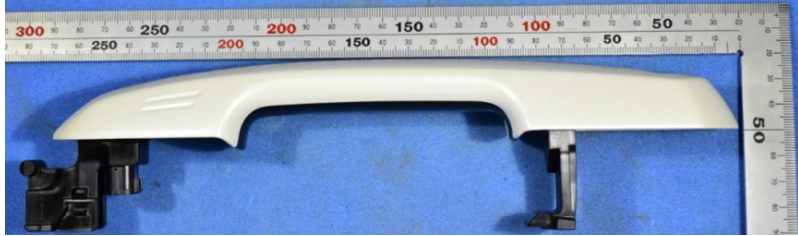

TOYOTA MOTOR CORPORATION
Smart LF oscillator
FCC ID: NI4TMLF19D-3
IC Number: 2842A-TMLF19D3

External Photos: Outside antenna

Front