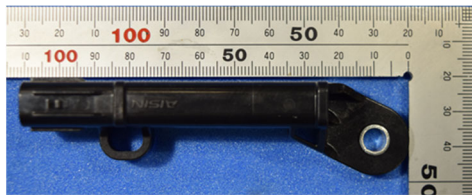

Right

Note :

The outer appearance may be changed.

TOYOTA MOTOR CORPORATION
Smart LF oscillator
FCC ID: NI4TMLF19D-3
IC Number: 2842A-TMLF19D3

External Photos: Rear antenna

Front

Rear

Top