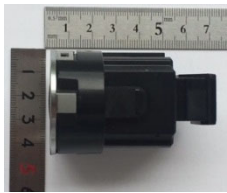

TOYOTA MOTOR CORPORATION
Smart LF oscillator
FCC ID: NI4TMLF19D-3
IC Number: 2842A-TMLF19D3

External Photos: Immobilizer antenna

Top

Note :

The outer appearance may be changed.