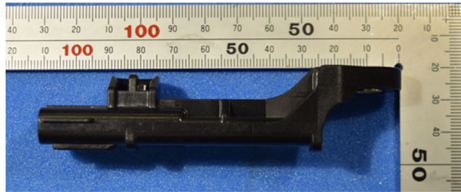

Right

Note :

The outer appearance may be changed.

TOYOTA MOTOR CORPORATION
Smart LF oscillator
FCC ID: NI4TMLF19D-3
IC Number: 2842A-TMLF19D3

External Photos: Rear antenna

Front

Rear

Top

Bottom

Left

Right

Note :

The outer appearance may be changed.

TOYOTA MOTOR CORPORATION
Smart LF oscillator
FCC ID: NI4TMLF19D-3
IC Number: 2842A-TMLF19D3

External Photos: Immobilizer antenna

Front