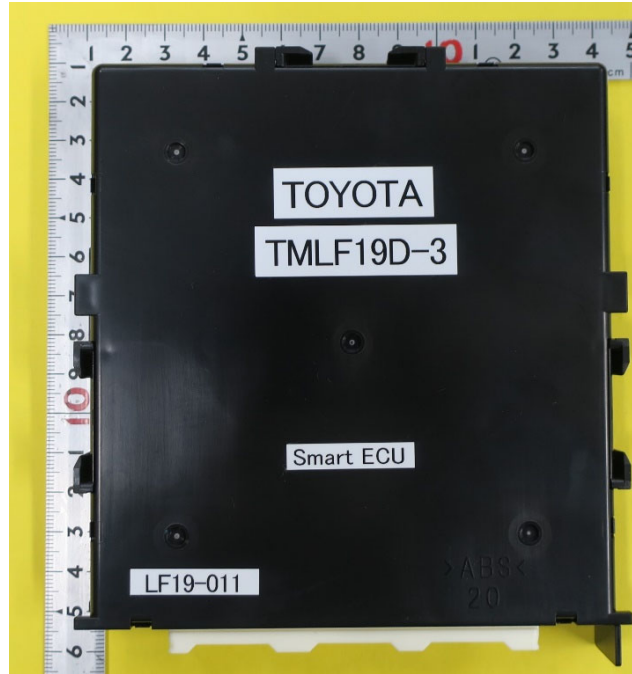

TOYOTA MOTOR CORPORATION
Smart LF oscillator
FCC ID: NI4TMLF19D-3
IC Number: 2842A-TMLF19D3

External Photos: Smart ECU 1/2

Front

Rear

TOYOTA MOTOR CORPORATION
Smart LF oscillator
FCC ID: NI4TMLF19D-3
IC Number: 2842A-TMLF19D3

External Photos: Smart ECU 2/2

Top

Bottom

Left

Right

Note :

The outer appearance may be changed.

TOYOTA MOTOR CORPORATION
Smart LF oscillator
FCC ID: NI4TMLF19D-3
IC Number: 2842A-TMLF19D3

The outer appearance may be changed.

TOYOTA MOTOR CORPORATION
Smart LF oscillator
FCC ID: NI4TMLF19D-3
IC Number: 2842A-TMLF19D3

External Photos: Inside antenna

Front

Rear

Top

Bottom

Left

Right

Note :

The outer appearance may be changed.

TOYOTA MOTOR CORPORATION
Smart LF oscillator
FCC ID: NI4TMLF19D-3
IC Number: 2842A-TMLF19D3

External Photos: Rear antenna

Front

Rear

Top