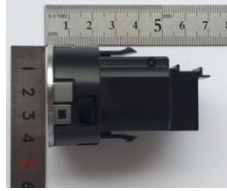

Right

Note :

The outer appearance may be changed.

TOYOTA MOTOR CORPORATION
Smart LF oscillator
FCC ID: NI4TMLF19D-3
IC Number: 2842A-TMLF19D3

External Photos: Rear antenna

Front

Rear

Top

Bottom

Left

Right

Note :

The outer appearance may be changed.

TOYOTA MOTOR CORPORATION
Smart LF oscillator
FCC ID: NI4TMLF19D-3
IC Number: 2842A-TMLF19D3

External Photos: Immobilizer antenna

Front